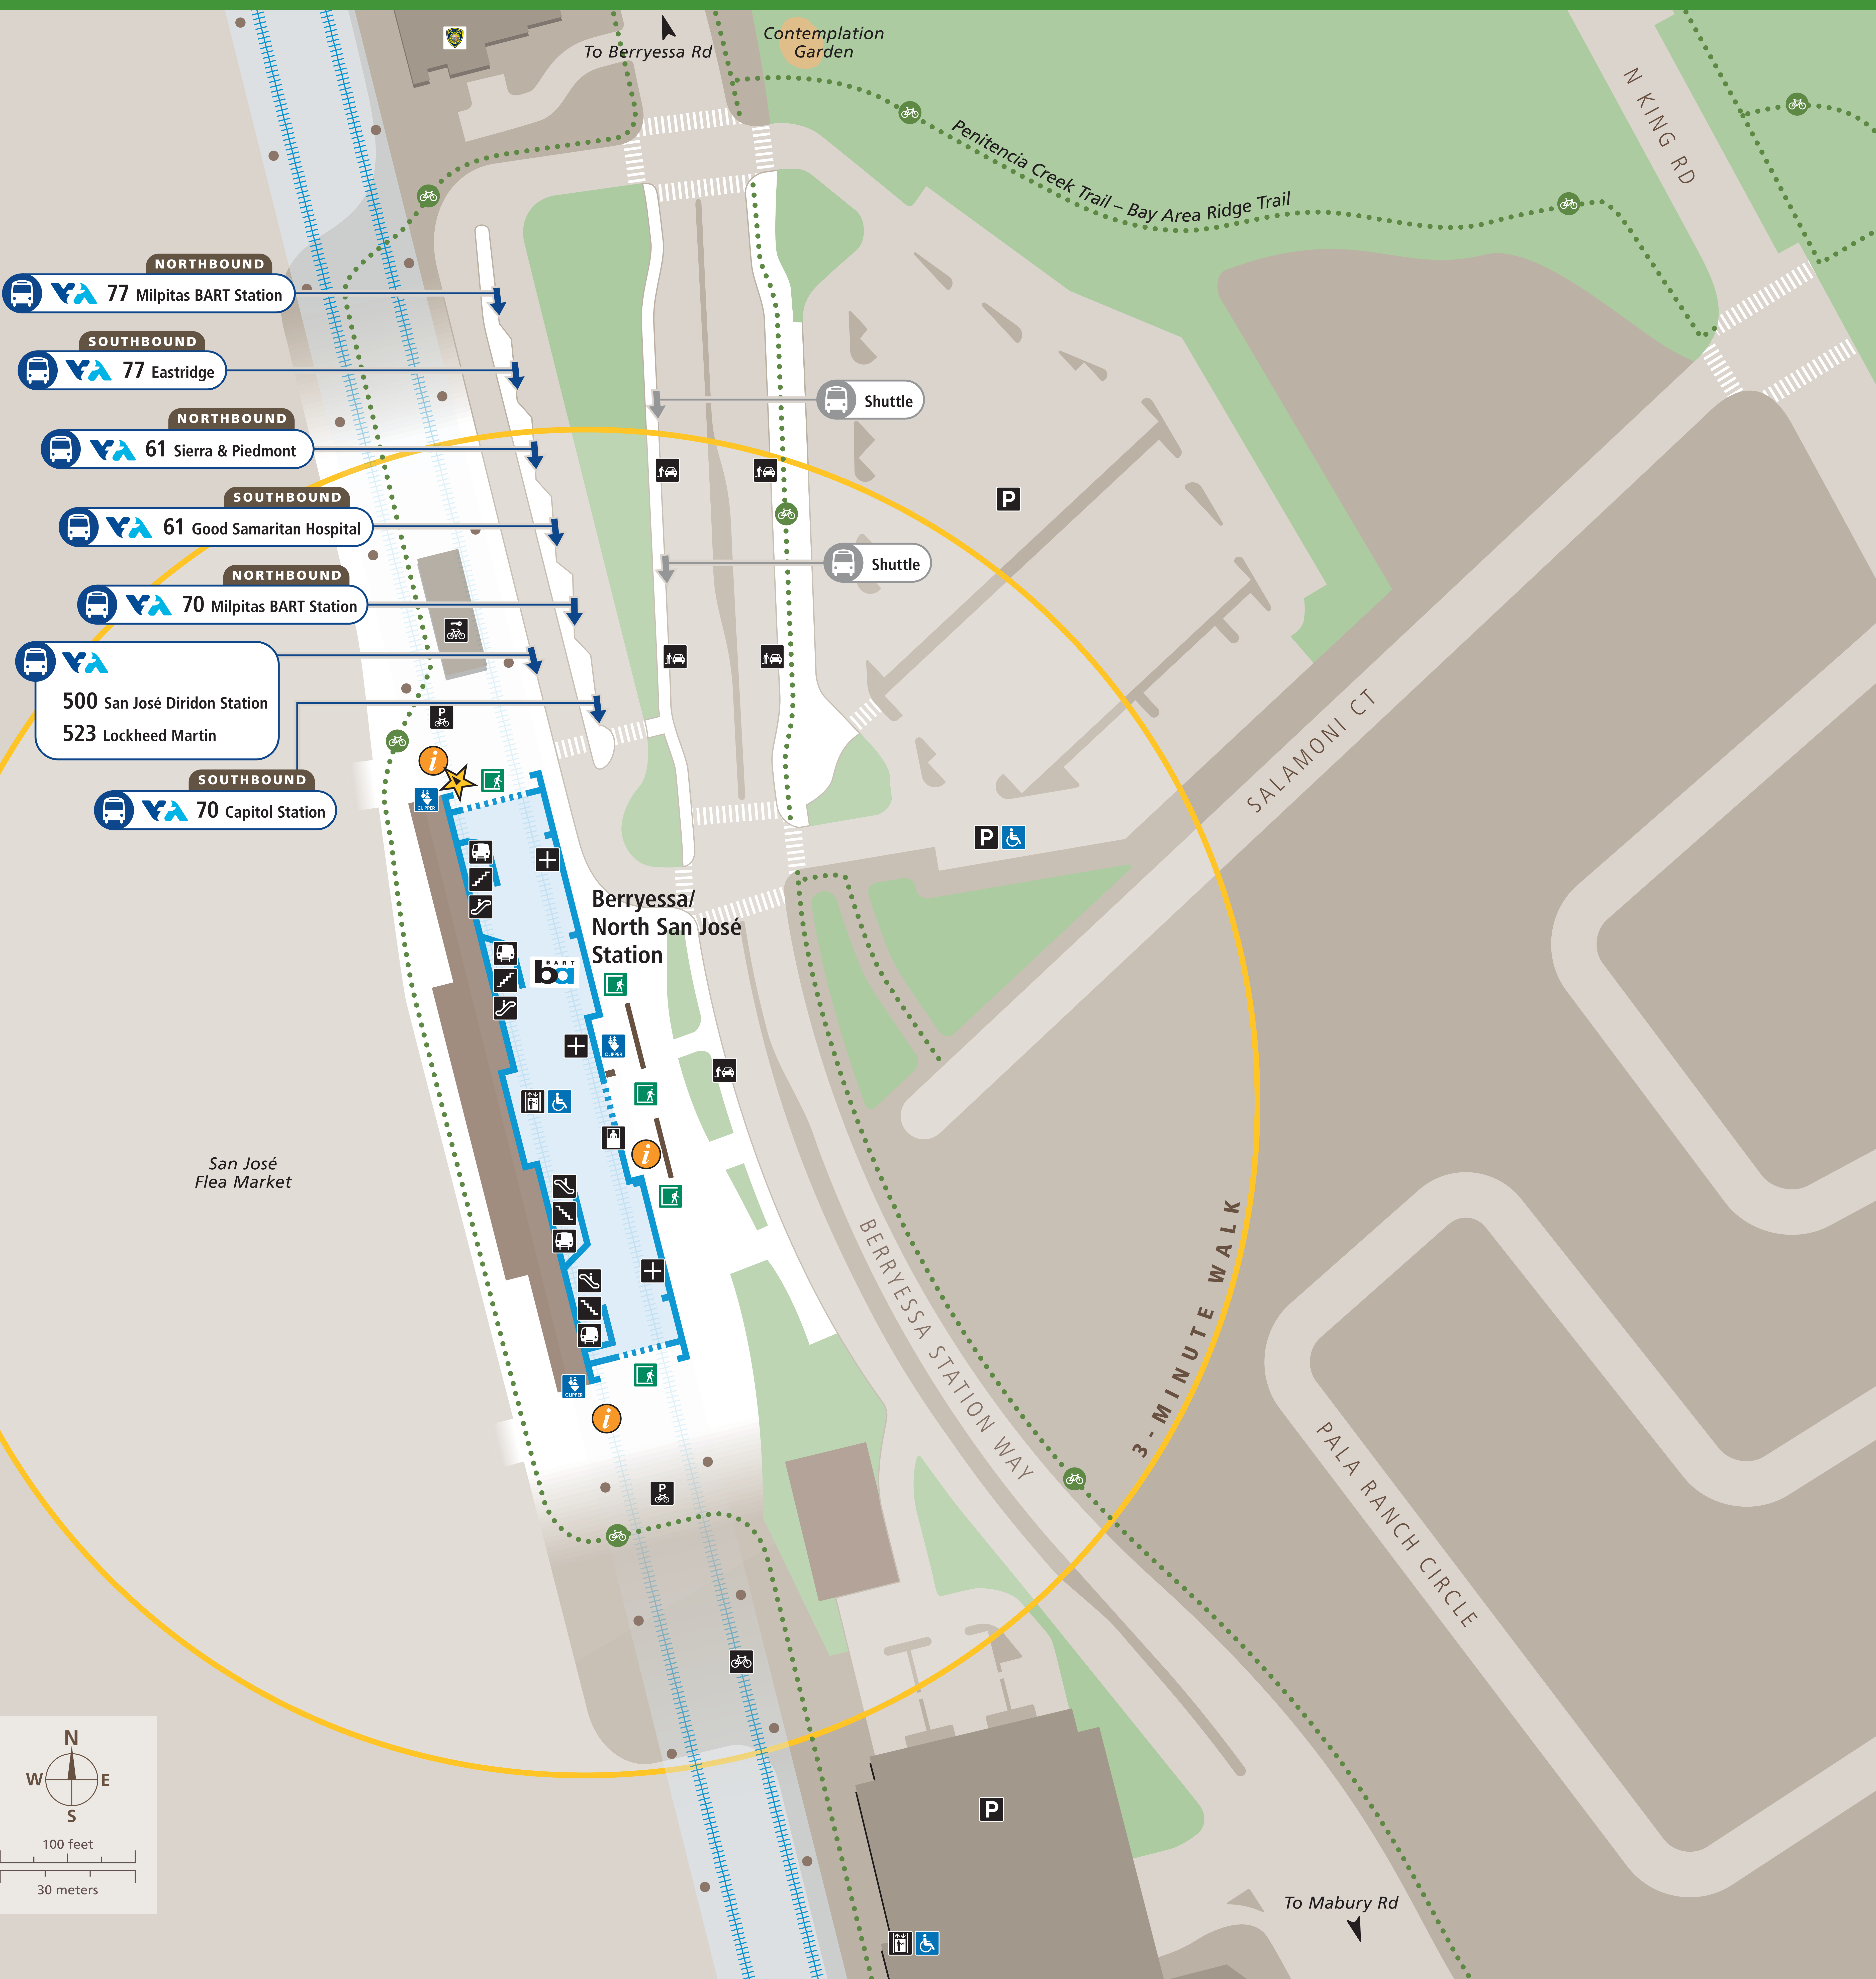

Transit Stops

With Bicycle Routes

Paradas del tránsito

Tuyến Dừng/Điểm Dừng

公車站地圖

Transit Information

Berryessa/ North San José Station

San José

Map Key

- You Are Here
- 3-Minute Walk
  500ft/150m Radius
- Transit Information
- Station Entrance/Exit
- BART Train
- Bus
- Transit Stop
- Bicycle Lockers/Parking
- Bicycle Storage
- Elevator
- Escalator
- Parking
- Passenger Pick-up/Drop-off
- Stairs
- Station Agent Booth
- Rideshare/Taxi
- Ticket Vending:
  - Clipper / Add Cash Value
  - Addfare
  - Wheelchair Accessible
  - BART Police
  - Bikeway

Transit Lines

Local Bus Service	Santa Clara VTA
61 Sierra & Piedmont	
61 Good Samaritan Hospital	
70 Milpitas BART	
70 Eastridge	
77 Milpitas BART	
77 Eastridge	
Rapid Bus Service	
500 San José Diridon Station	
523 Lockheed Martin	

San José
Flea Market

**Free Bay Area
Transit Information**
Dial 5-1-1 or visit 511.org