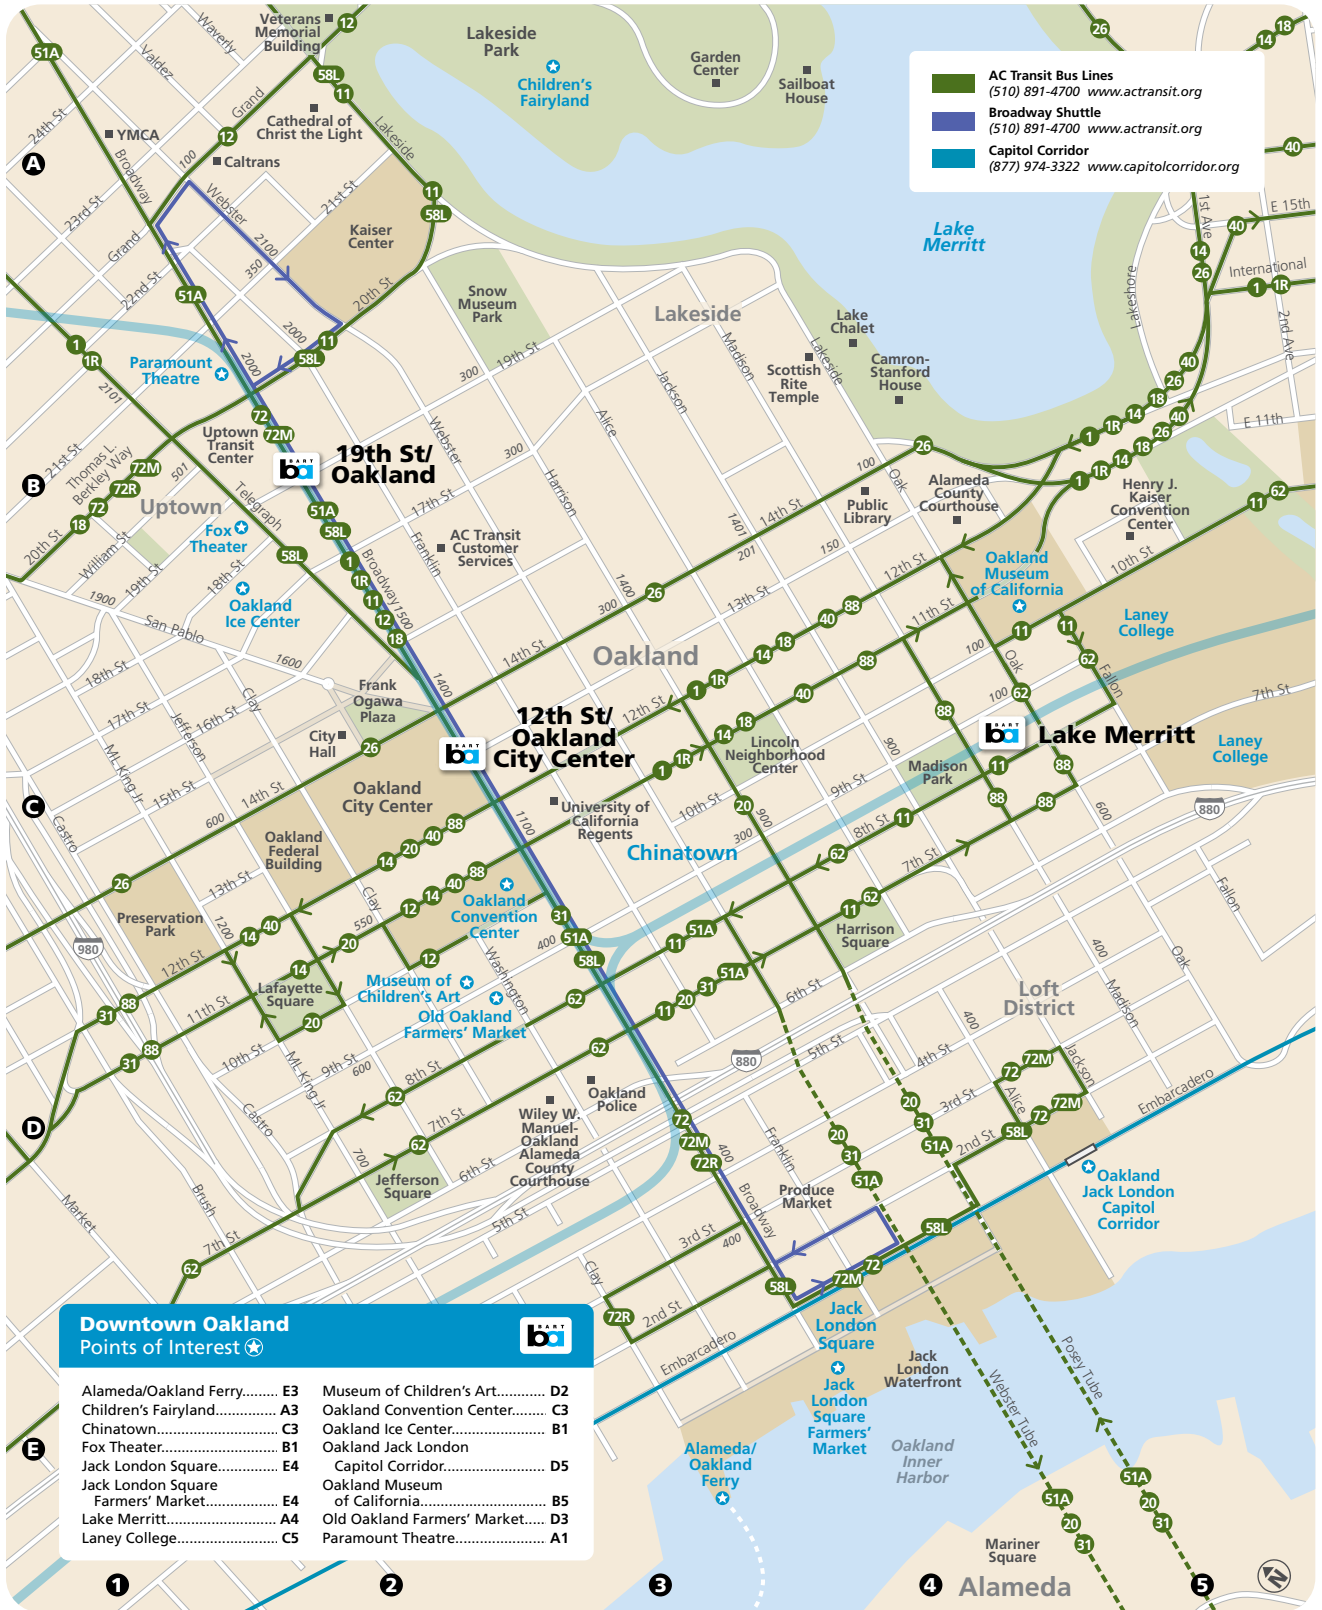

SamTrans Bus Lines
(800) 660-4287 www.samtrans.com

Caltrain
Transfer directly to Caltrain at the Millbrae BART Station to reach destinations as far south as San Jose and Gilroy.

Downtown Oakland

Richmond & El Cerrito Points of Interest