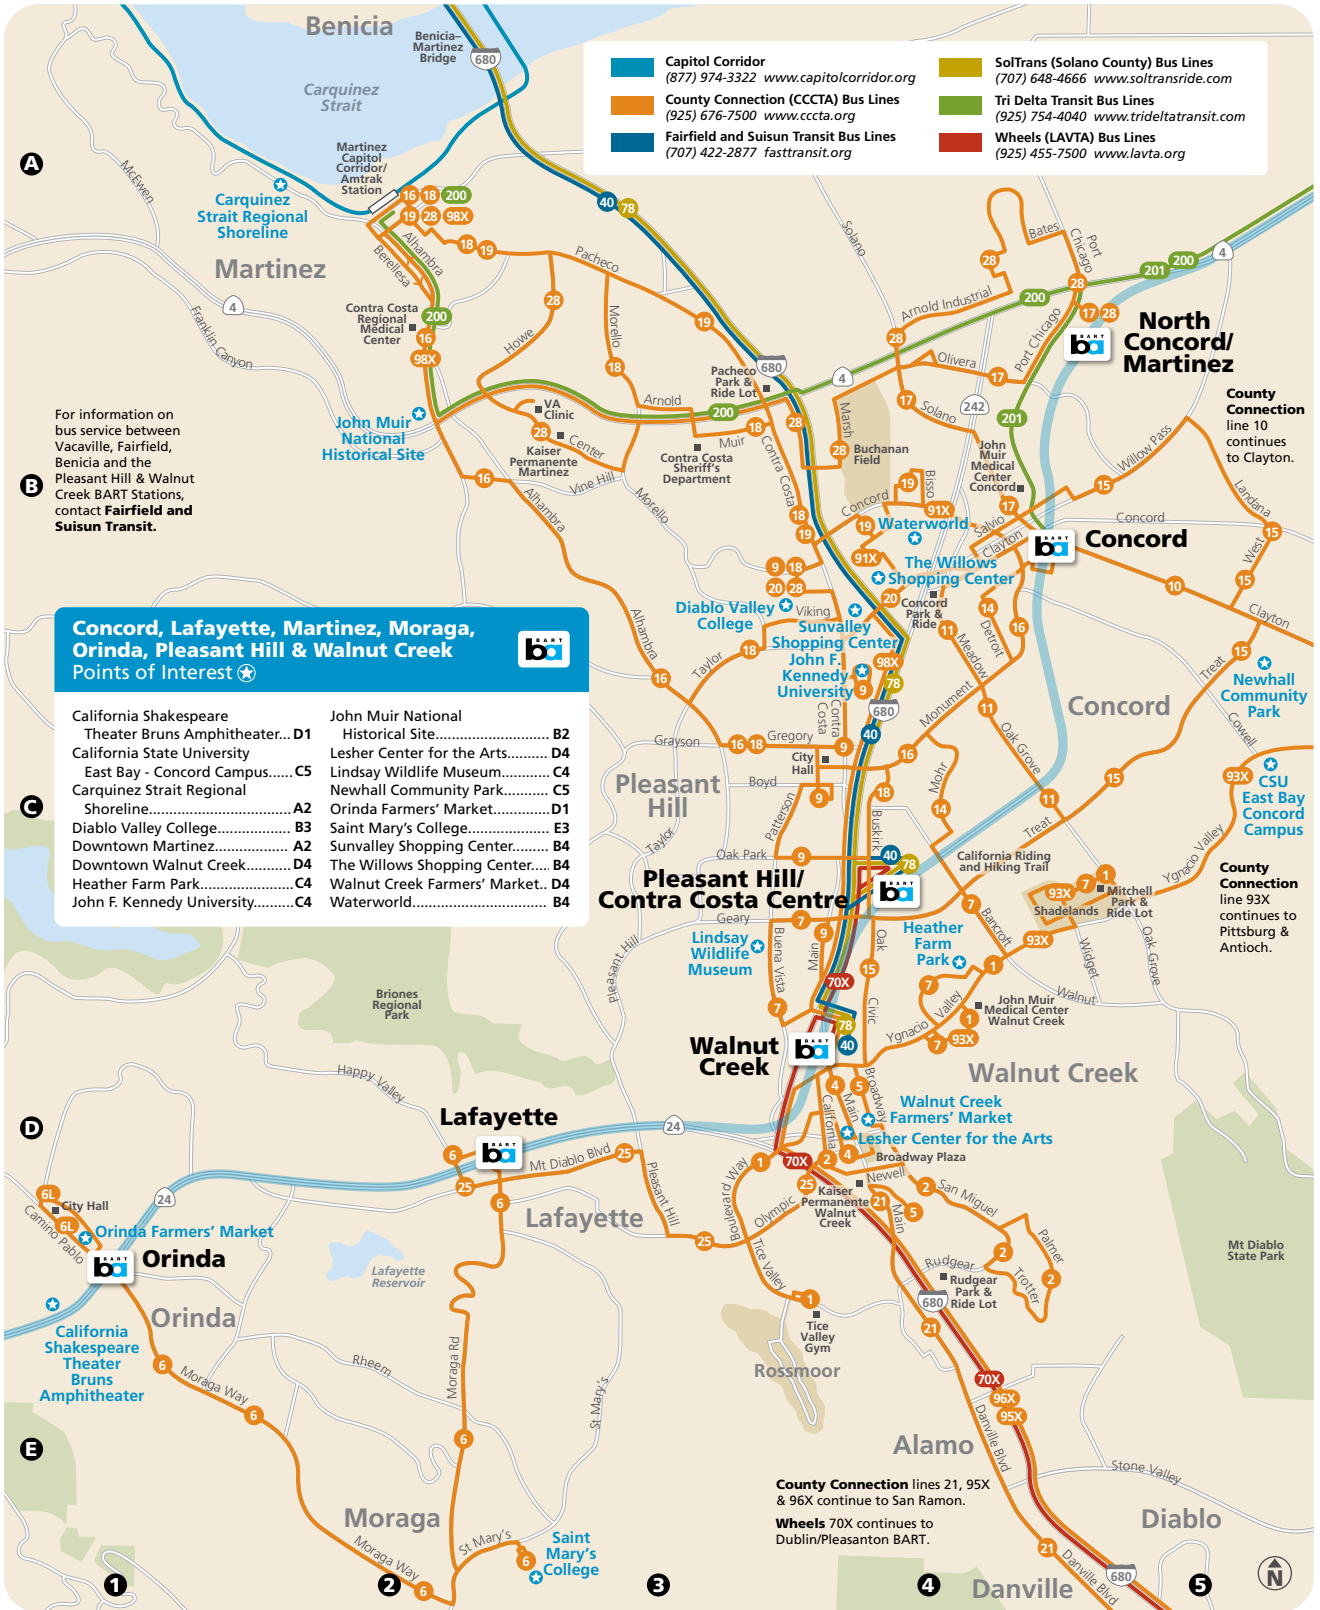

VTA (Valley Transportation Authority) Bus Lines
 (408) 321-2300 www.vta.org

Fremont Points of Interest

Altamont Commuter Express/Centerville Station.....	B1
Fremont Centerville Farmers' Market.....	B1
Fremont Central Park/ Lake Elizabeth.....	A2
Fremont Hub.....	B2
New Park Mall.....	C2
Ohlone College.....	A4
Ohlone College - Newark Center.....	C3
Old Town Niles.....	A1
Pacific Commons Shopping Center.....	C4
Vallejo Mill Historical Park.....	A1

Orinda to North Concord/Martinez

AIRPORTS, TRAINS & FERRIES

Alameda/Oakland Ferry (OAK)	6
Centerville Station (F)	12
Golden Gate Ferry (SF)	2
Harbor Bay Ferry (SF)	2
Oakland Coliseum Capitol Corridor (OAK)	9
Oakland International Airport (OAK)	9
Oakland Jack London Capitol Corridor (OAK)	6
Richmond Capitol Corridor (R)	7
San Francisco International Airport (SF)	5
Vallejo Ferry (SF)	2