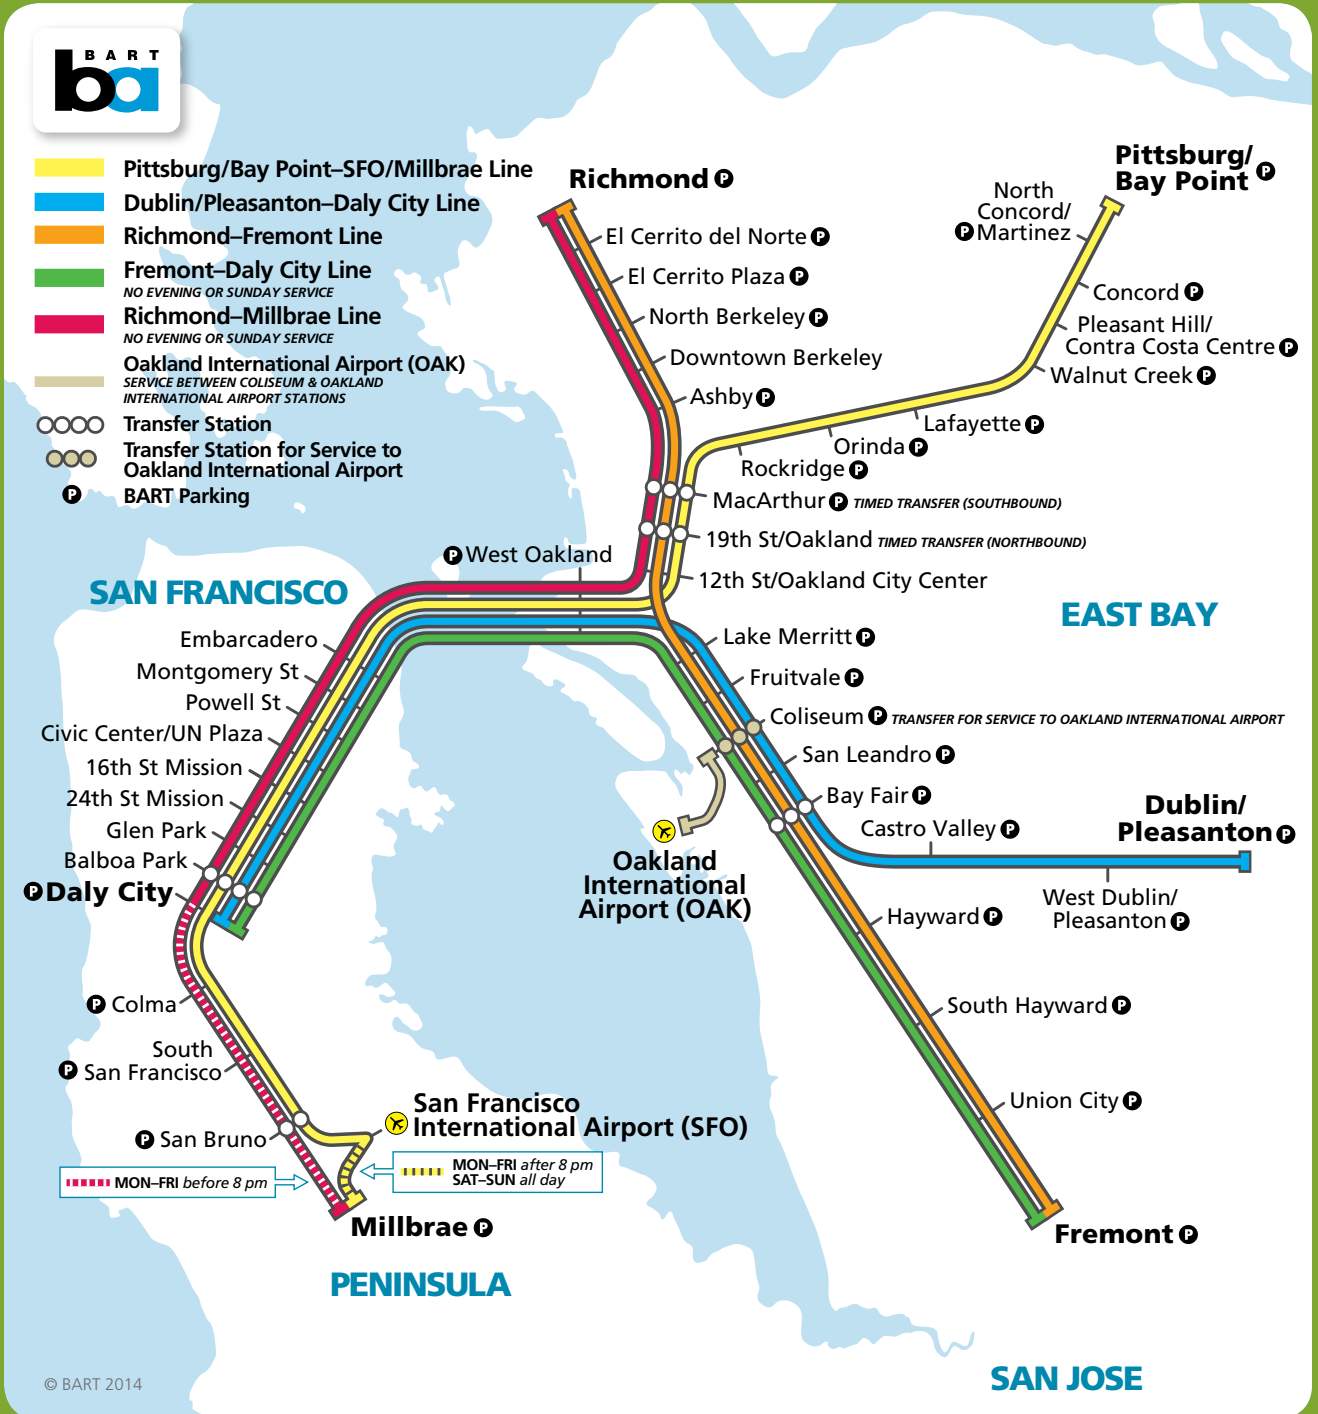

BART and Connecting Transit

With connecting transit, BART can take you to just about any location in the Bay Area. Use the maps in this guide to find connections for BART's 45 conveniently located stations. Whether you're going to work, school, the shopping mall, ballpark, an art exhibit or the airport, take BART... and you're there. Use the handy Destinations Index on page 15 to find your BART connection to the Bay Area's most popular attractions.

Downtown San Francisco Points of Interest

Aquatic Park.....	A1	Golden Gate Ferry.....	C5
Asian Art Museum.....	E2	Great American Music Hall.....	D1
AT&T Park.....	E5	Harbor Bay Ferry.....	C5
The Balclutha/Hyde Street Pier.....	A1	Hayes Valley.....	E1
Bill Graham Civic Auditorium.....	E1	Heart of the City Farmers' Market.....	E2
The Cannery at Del Monte Square.....	A1	Herbst Theatre.....	E1
Cable Car Museum.....	C2	National Maritime Museum.....	A1
Chinese Culture Center.....	C3	Nob Hill Masonic Center.....	C2
Chinese Historical Society.....	C3	North Beach.....	C3
Coit Tower/Telegraph Hill.....	B3	Opera House.....	E1
Davies Symphony Hall.....	E1	Orpheum Theatre.....	E2
Embarcadero Center.....	C4	Polk Street.....	C1
Exploratorium.....	B4	San Francisco Art Institute.....	B2
Ferry Building.....	C5	San Francisco Main Public Library.....	E2
Ferry Plaza Farmers' Market.....	C5	SFJAZZ Center.....	E1
Fisherman's Wharf/ Pier 39/41/43 1/2.....	A2	UC Hastings College of the Law.....	E2
Ghirardelli Square.....	A1	Vallejo Ferry.....	C4

San Francisco to Daly City

5 Golden Gate Ferries to Marin County, Blue & Gold Ferries to Marin County & Baylink Ferries to Vallejo

Alameda/Oakland/Harbor Bay Ferries to the East Bay

San Francisco-Oakland Bay Bridge