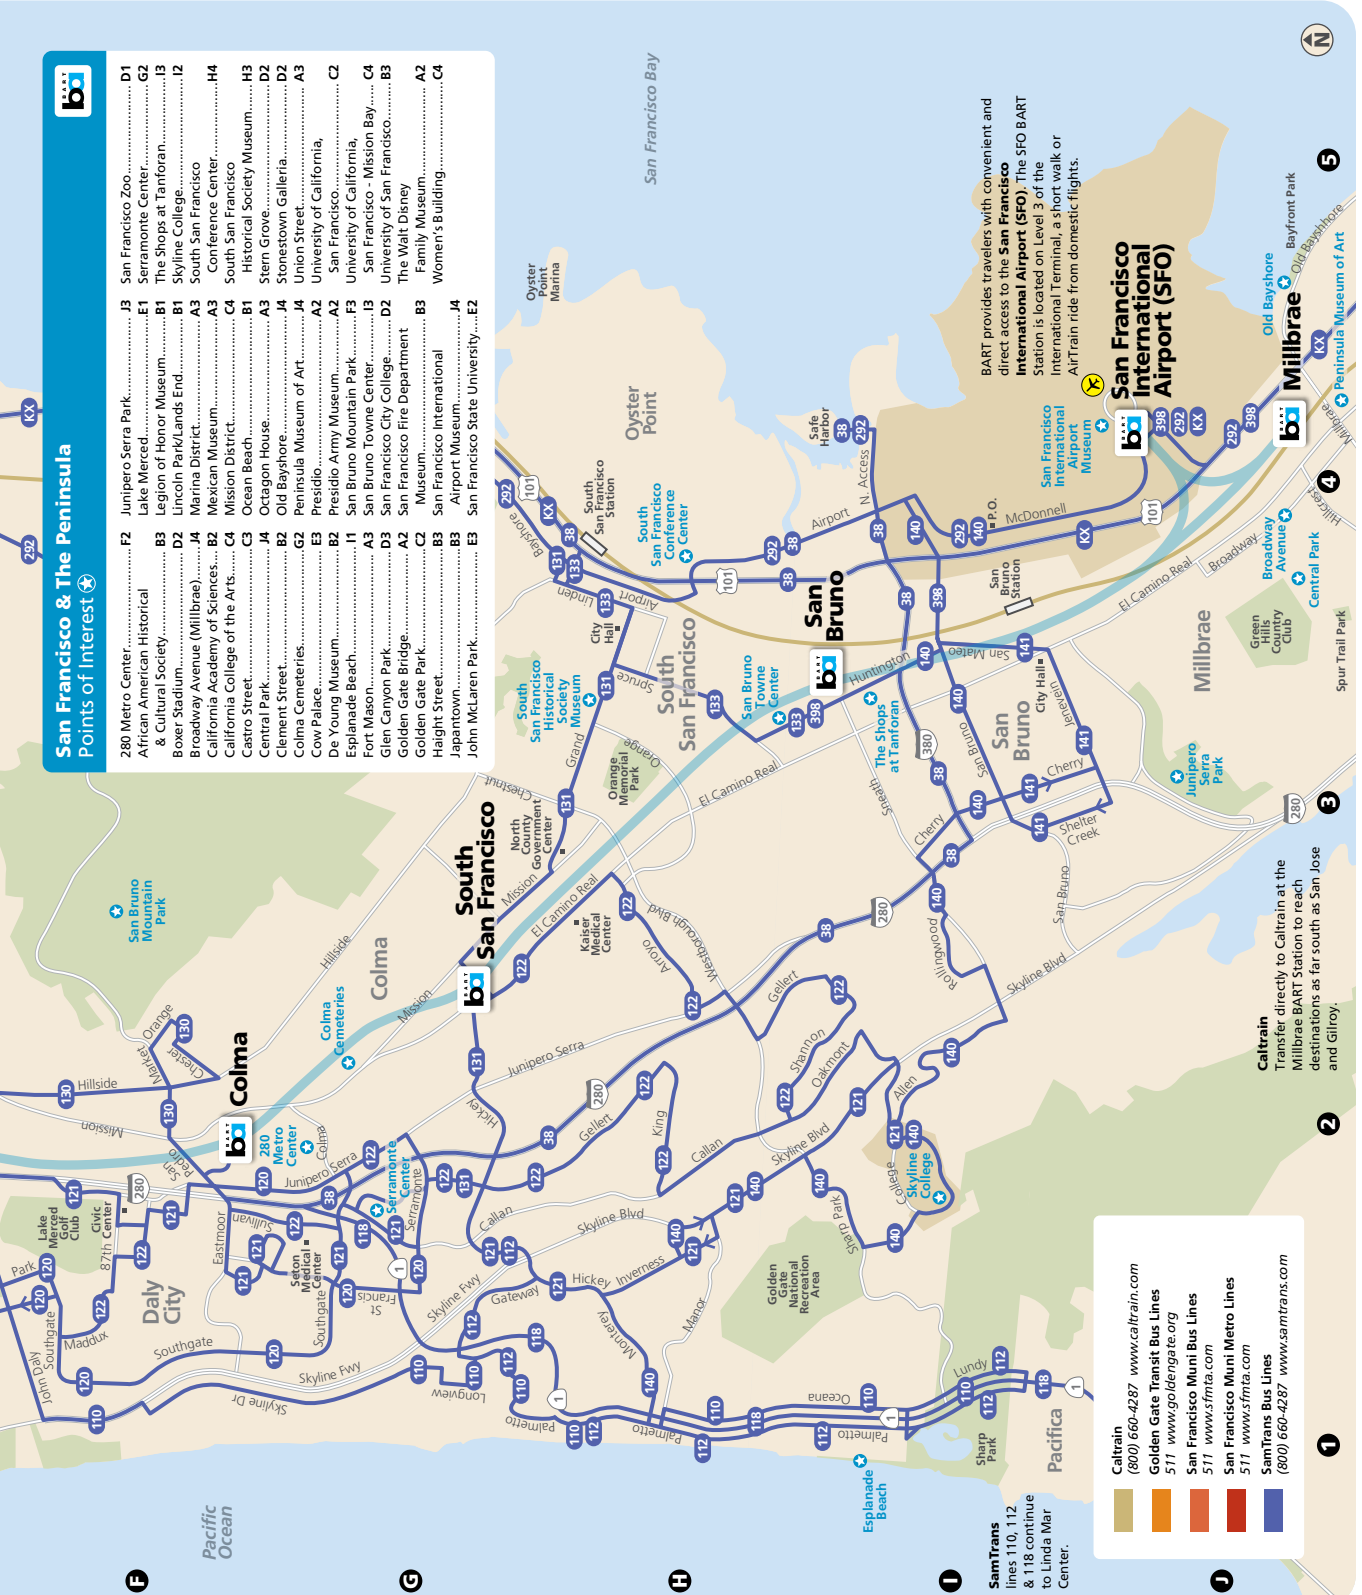

280 Metro Center.....	F2	Junipero Serra Park.....	I3	San Francisco Zoo.....	D1
African American Historical & Cultural Society.....	B3	Lake Merced.....	E1	Serramonte Center.....	G2
Boxer Stadium.....	D2	Lincoln Park/Lands End.....	B1	The Shops at Tanforan.....	I2
Broadway Avenue (Millbrae).....	J4	Marina District.....	A3	South San Francisco Conference Center.....	H4
California Academy of Sciences.....	B2	Mexican Museum.....	A3	South San Francisco Historical Society Museum.....	H3
California College of the Arts.....	C4	Mission District.....	C4	Stonestown Galleria.....	D2
Castro Street.....	C3	Ocean Beach.....	B1	Union Street.....	A3
Central Park.....	J4	Octagon House.....	J4	University of California, San Francisco.....	C2
Clement Street.....	B2	Old Bayshore.....	J4	University of California, San Bruno Mountain Park.....	F3
Colma Cemeteries.....	E2	Peninsula Museum of Art.....	J4	San Francisco City College.....	D2
Cow Palace.....	B2	Presidio.....	A2	San Francisco Fire Department Golden Gate Park.....	A2
De Young Museum.....	B2	Presidio Army Museum.....	A2	Golden Gate Park.....	A2
Esplanade Beach.....	I1	San Bruno Mountain Park.....	F3	Golden Gate Park.....	A2
Fort Mason.....	A3	San Bruno Towne Center.....	I3	Golden Gate Park.....	A2
Glen Canyon Park.....	D3	San Francisco City College.....	D2	Golden Gate Park.....	A2
Golden Gate Bridge.....	A2	San Francisco Fire Department Golden Gate Park.....	A2	Golden Gate Park.....	A2
Golden Gate Park.....	A2	Museum.....	B3	Golden Gate Park.....	A2
Haight Street.....	C2	San Francisco International Airport Museum.....	J4	Golden Gate Park.....	A2
Japantown.....	B3	San Francisco International Airport Museum.....	J4	Golden Gate Park.....	A2
John McLaren Park.....	E2	San Francisco State University.....	E2	Golden Gate Park.....	A2