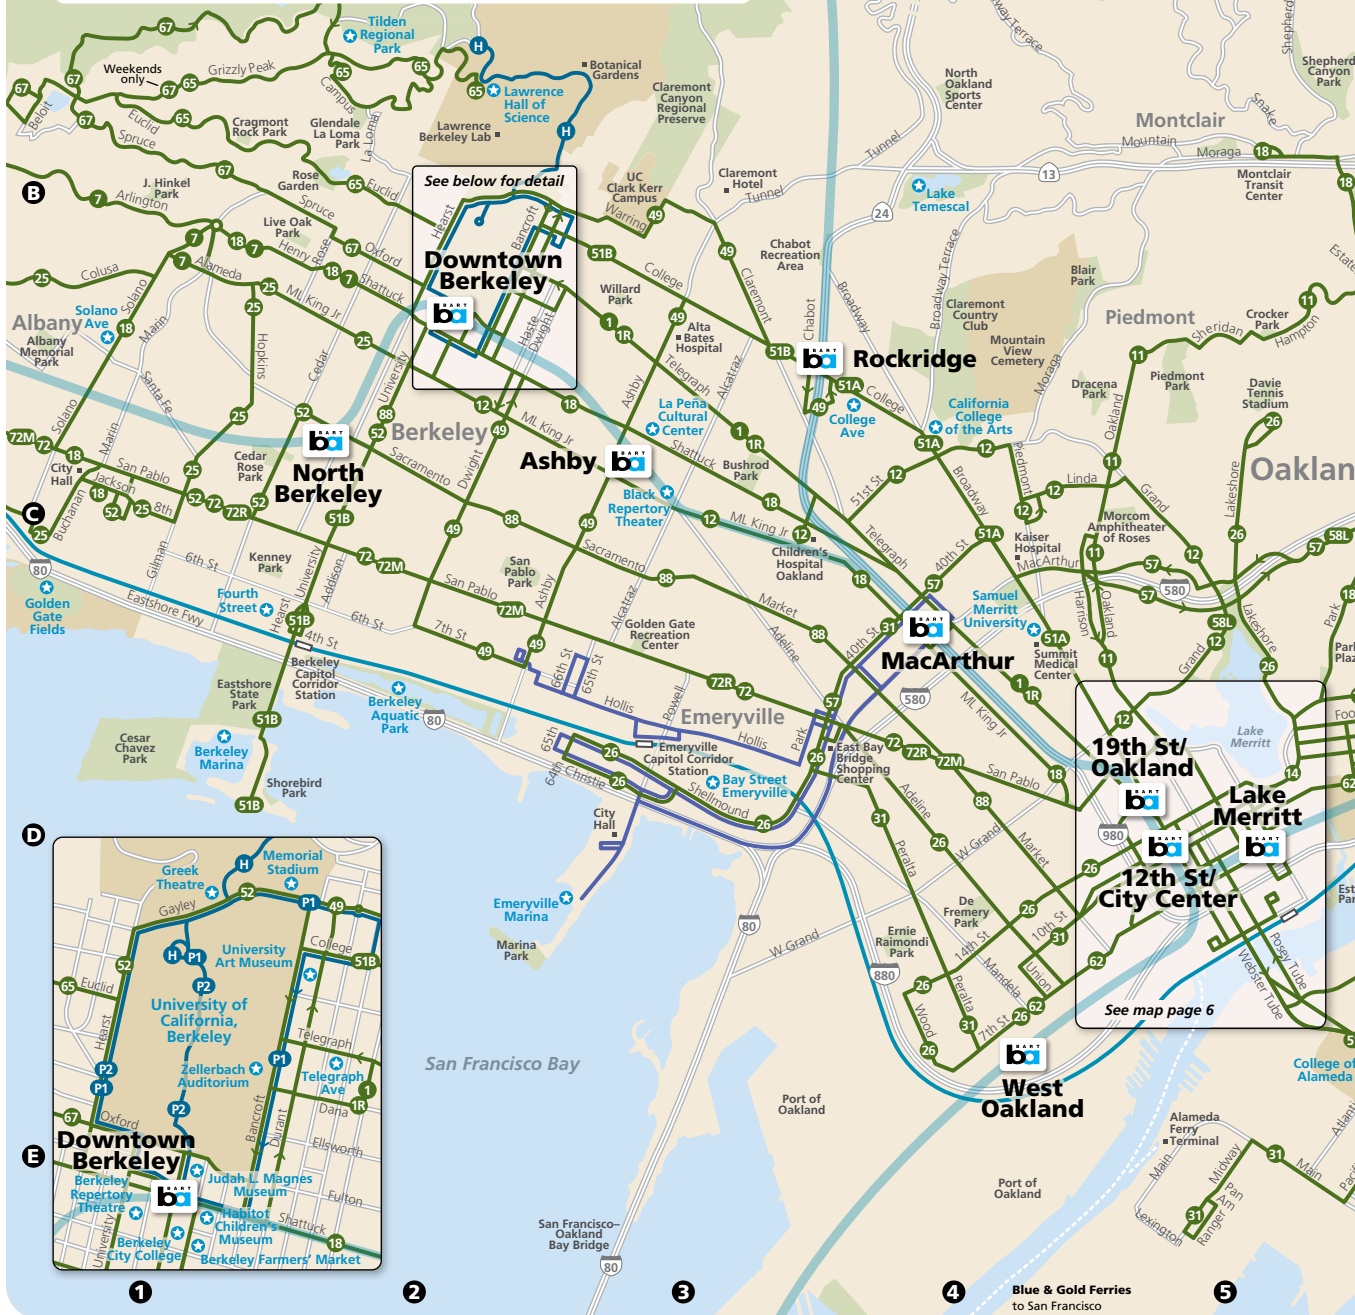

North Berkeley to West Oakland

Albany, Berkeley & Oakland Points of Interest

Bay Street Emeryville.....	D3	Fourth Street.....	C2	Telegraph Avenue.....	E1
Berkeley Aquatic Park.....	D2	Golden Gate Fields.....	C1	Tilden Regional Park.....	B1
Berkeley City College.....	E1	Greek Theatre.....	D1	University Art Museum.....	D1
Berkeley Farmers' Market.....	E1	Habitot Children's Museum.....	E1	University of California,	
Berkeley Marina.....	D1	Judah L. Magnes Museum.....	E1	Berkeley.....	E1
Berkeley Repertory Theatre.....	E1	La Peña Cultural Center.....	C3	Zellerbach	
Black Repertory Theater.....	C3	Lawrence Hall of Science.....	B2	Auditorium.....	E1
Emeryville.....	D3	Memorial Stadium.....	D1		
Emeryville Marina.....	D2	Solano Avenue.....	B1