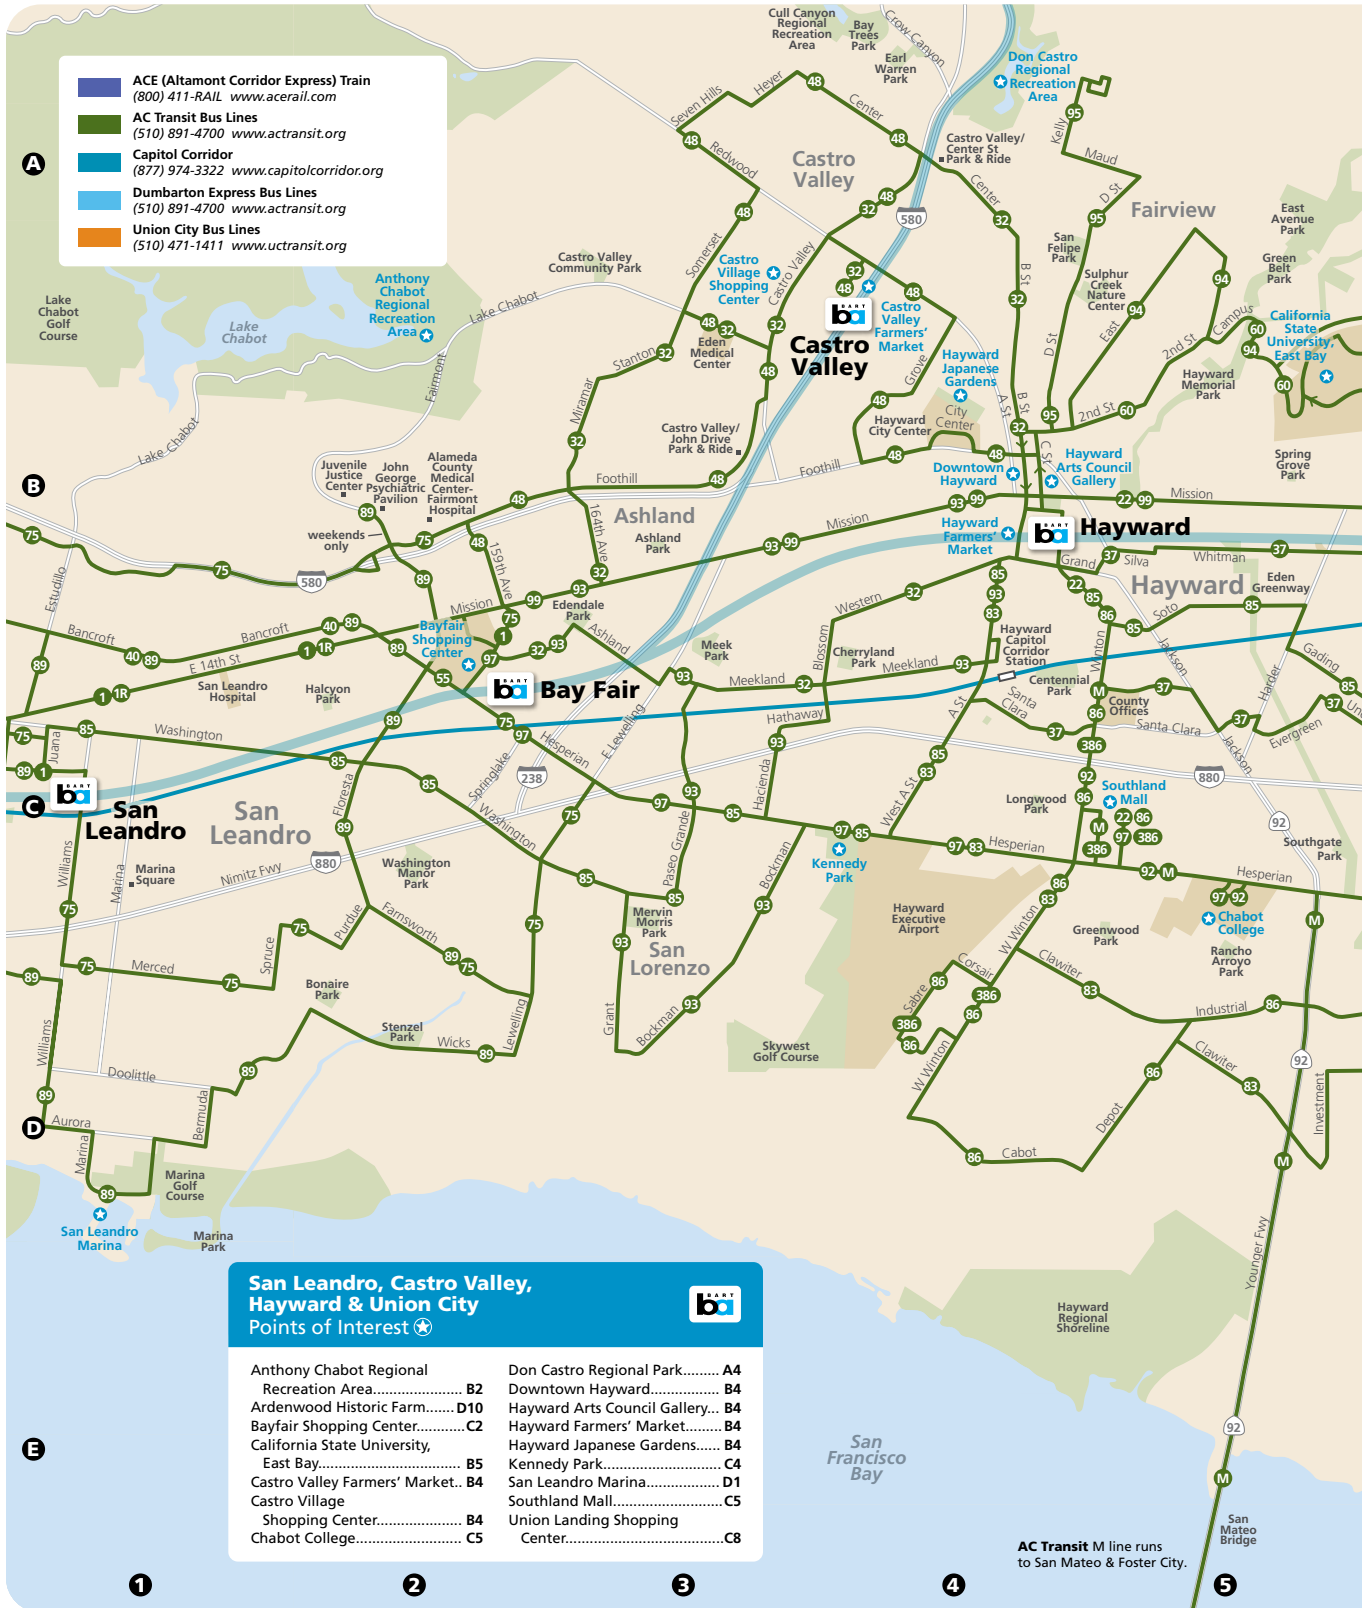

San Leandro to Hayward