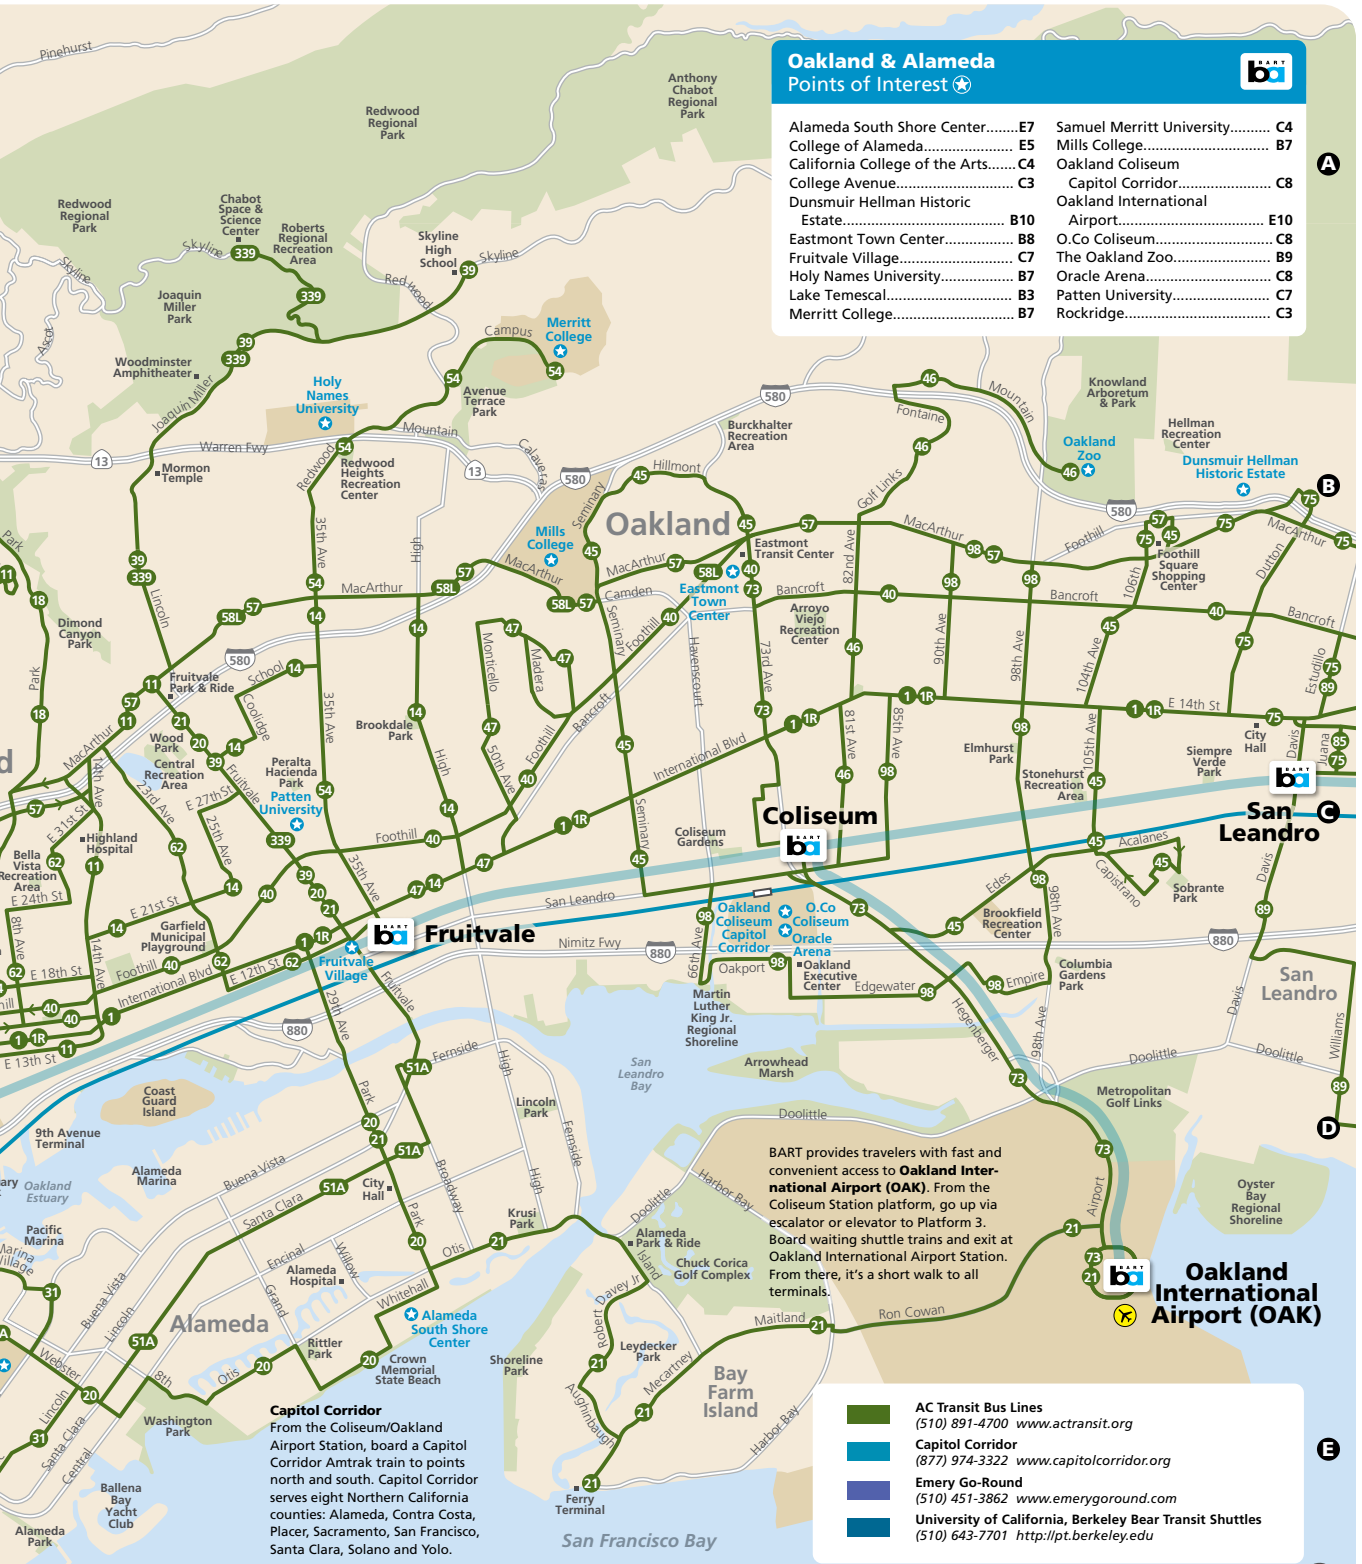

Oakland & Alameda Points of Interest

Alameda South Shore Center.....	E7	Samuel Merritt University.....	C4
College of Alameda.....	E5	Mills College.....	B7
California College of the Arts.....	C4	Oakland Coliseum	
College Avenue.....	C3	Capitol Corridor.....	C8
Dunsmuir Hellman Historic Estate.....	B10	Oakland International Airport.....	E10
Eastmont Town Center.....	B8	O.Co Coliseum.....	B9
Fruitvale Village.....	C7	The Oakland Zoo.....	C8
Holy Names University.....	B7	Oracle Arena.....	C8
Lake Temescal.....	B3	Patten University.....	C7
Merritt College.....	B7	Rockridge.....	C3

BART provides travelers with fast and convenient access to **Oakland International Airport (OAK)**. From the Coliseum Station platform, go up via escalator or elevator to Platform 3. Board waiting shuttle trains and exit at Oakland International Airport Station. From there, it's a short walk to all terminals.

Capitol Corridor
From the Coliseum/Oakland Airport Station, board a Capitol Corridor Amtrak train to points north and south. Capitol Corridor serves eight Northern California counties: Alameda, Contra Costa, Placer, Sacramento, San Francisco, Santa Clara, Solano and Yolo.

- AC Transit Bus Lines
  (510) 891-4700 www.actransit.org
- Capitol Corridor
  (877) 974-3322 www.capitolcorridor.org
- Emery Go-Round
  (510) 451-3862 www.emerygoround.com
- University of California, Berkeley Bear Transit Shuttles
  (510) 643-7701 <http://pt.berkeley.edu>