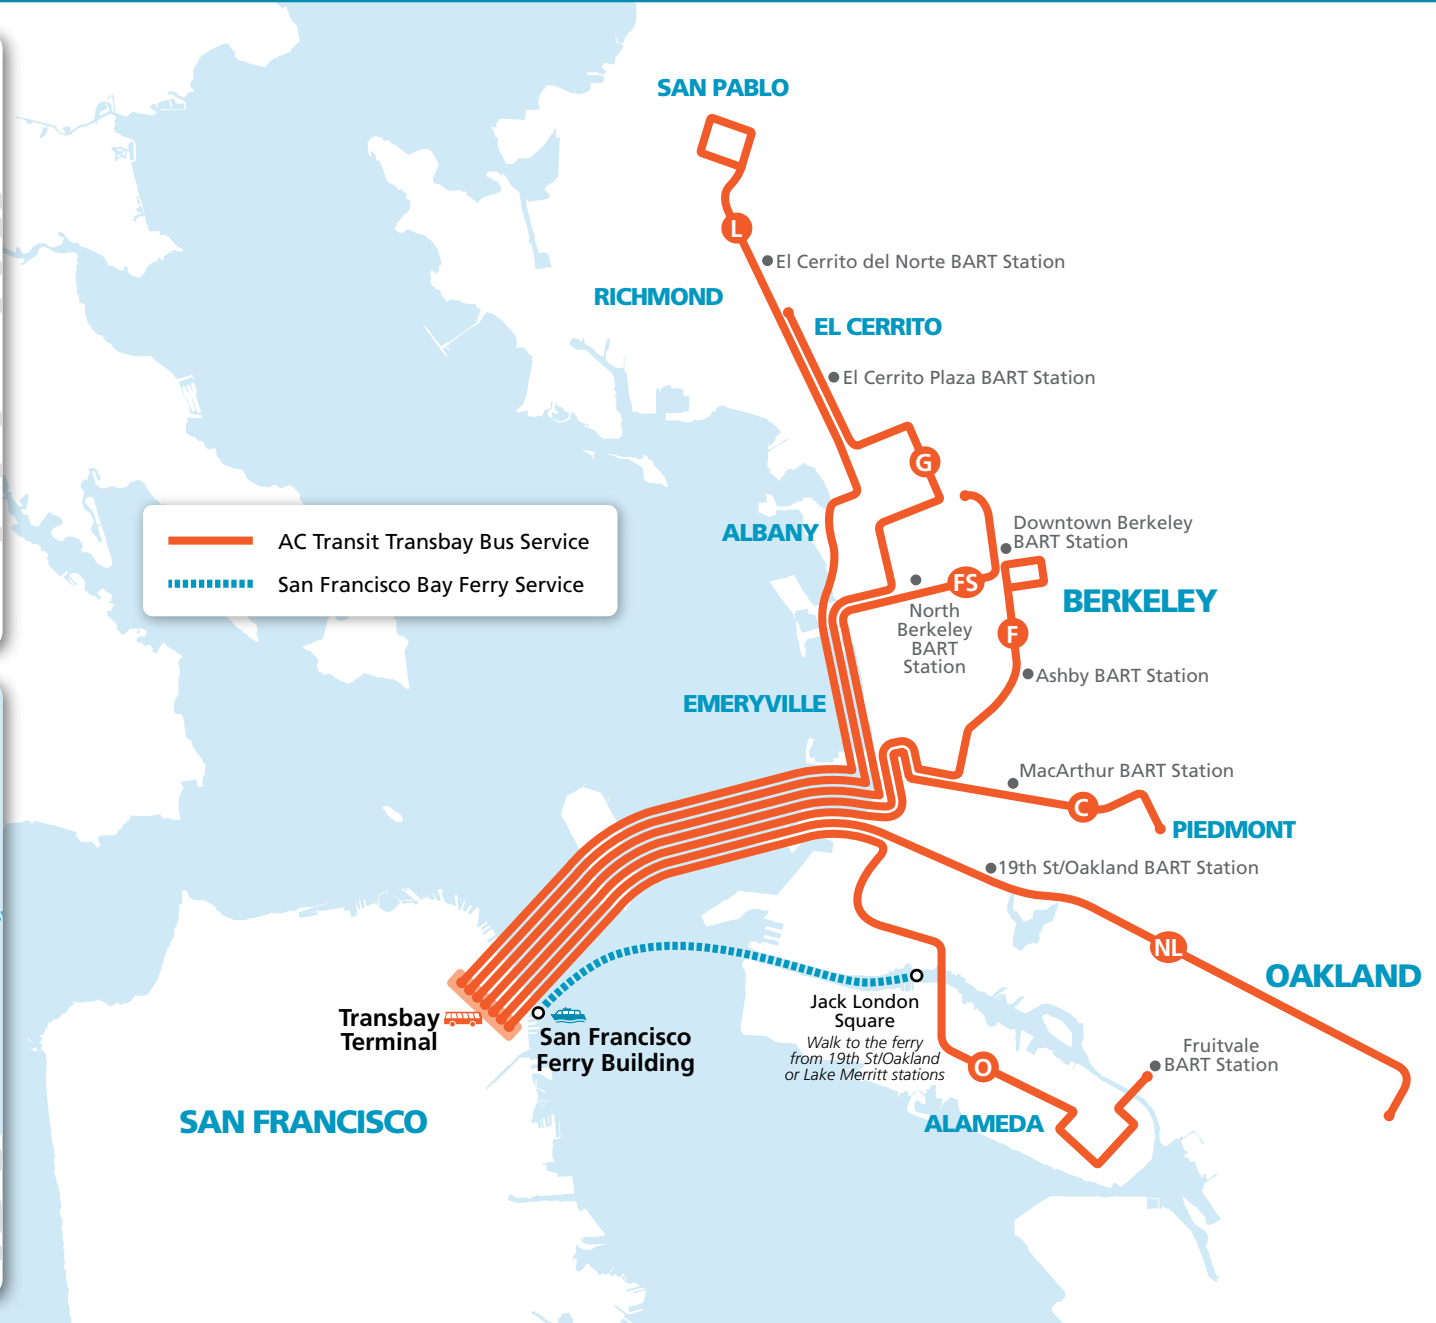

# Transbay Service from BART Stations

# AC TRANSIT TRANSBAY BUS SERVICE

<b>ALL DAY ROUTES</b> <i>(both directions)</i>	<b>PEAK COMMUTE PERIODS</b>
<p><b>O-Line</b> (Alameda, Oakland)</p> <ul style="list-style-type: none"><li>• Fruitvale BART Station</li><li>• Near Lake Merritt BART Station (7th &amp; Alice)</li></ul>	<p><b>G-Line</b> (El Cerrito)</p> <ul style="list-style-type: none"><li>• El Cerrito Plaza BART Station</li></ul>
<p><b>F-Line</b> (Berkeley, Emeryville, North Oakland)</p> <ul style="list-style-type: none"><li>• Downtown Berkeley BART Station</li><li>• Ashby BART Station</li><li>• Near MacArthur BART Station (Market &amp; 40th)</li></ul>	<p><b>L-Line</b> (El Cerrito)</p> <ul style="list-style-type: none"><li>• El Cerrito del Norte BART Station</li><li>• Near El Cerrito Plaza BART Station (San Pablo &amp; Central)</li></ul>
<p><b>NL-Line</b> (Oakland)</p> <ul style="list-style-type: none"><li>• 19th Street BART Station</li></ul>	<p><b>C-Line</b> (Oakland)</p> <ul style="list-style-type: none"><li>• MacArthur BART Station</li><li>• Downtown Berkeley BART Station</li></ul>