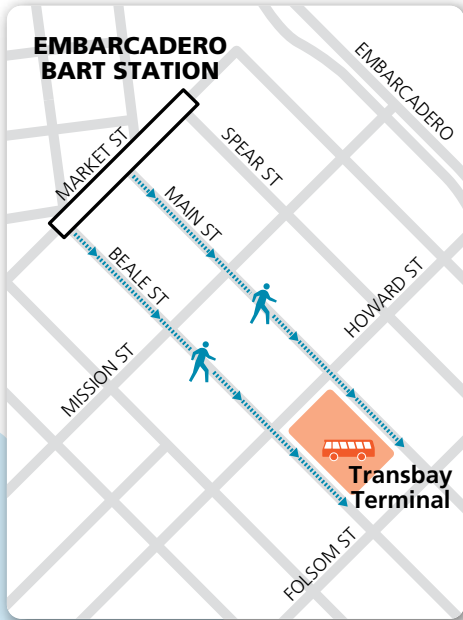

# Transbay Service from BART Stations

# AC TRANSIT TRANSBAY BUS SERVICE

<b>ALL DAY ROUTES</b> <i>(both directions)</i>	<b>PEAK COMMUTE PERIODS</b>
<p><b>O-Line</b> (Alameda, Oakland)</p> <ul style="list-style-type: none"><li>• Fruitvale BART Station</li><li>• Near Lake Merritt BART Station (7th &amp; Alice)</li></ul>	<p><b>G-Line</b> (El Cerrito)</p> <ul style="list-style-type: none"><li>• El Cerrito Plaza BART Station</li></ul>
<p><b>F-Line</b> (Berkeley, Emeryville, North Oakland)</p> <ul style="list-style-type: none"><li>• Downtown Berkeley BART Station</li><li>• Ashby BART Station</li><li>• Near MacArthur BART Station (Market &amp; 40th)</li></ul>	<p><b>L-Line</b> (El Cerrito)</p> <ul style="list-style-type: none"><li>• El Cerrito del Norte BART Station</li><li>• Near El Cerrito Plaza BART Station (San Pablo &amp; Central)</li></ul>
<p><b>NL-Line</b> (Oakland)</p> <ul style="list-style-type: none"><li>• 19th Street BART Station</li></ul>	<p><b>C-Line</b> (Oakland)</p> <ul style="list-style-type: none"><li>• MacArthur BART Station</li><li>• Downtown Berkeley BART Station</li></ul>