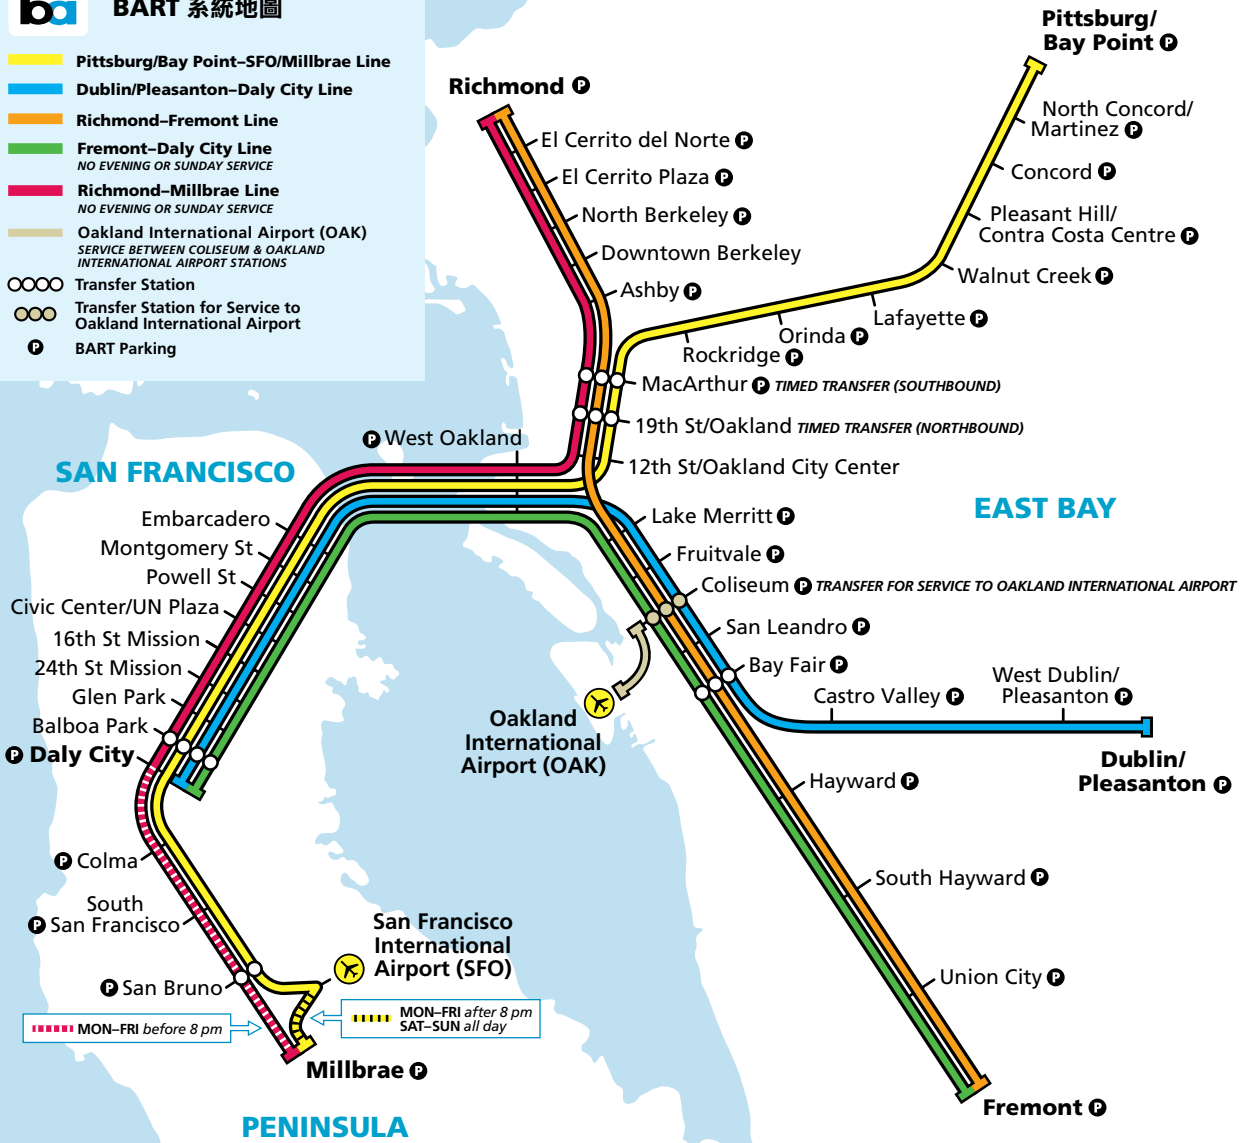

Chinese
Fares and
Schedules

Bay Area Rapid Transit District
P.O. Box 12688
Oakland, CA 94604-2688

搭乘 BART... 立即抵達目的地。

BART 系統地圖

- █ Pittsburg/Bay Point–SFO/Millbrae Line
- █ Dublin/Pleasanton–Daly City Line
- █ Richmond–Fremont Line
- █ Fremont–Daly City Line
NO EVENING OR SUNDAY SERVICE
- █ Richmond–Millbrae Line
NO EVENING OR SUNDAY SERVICE
- █ Oakland International Airport (OAK)
SERVICE BETWEEN COLISEUM & OAKLAND INTERNATIONAL AIRPORT STATIONS
- Transfer Station
- Transfer Station for Service to Oakland International Airport
- Ⓟ BART Parking