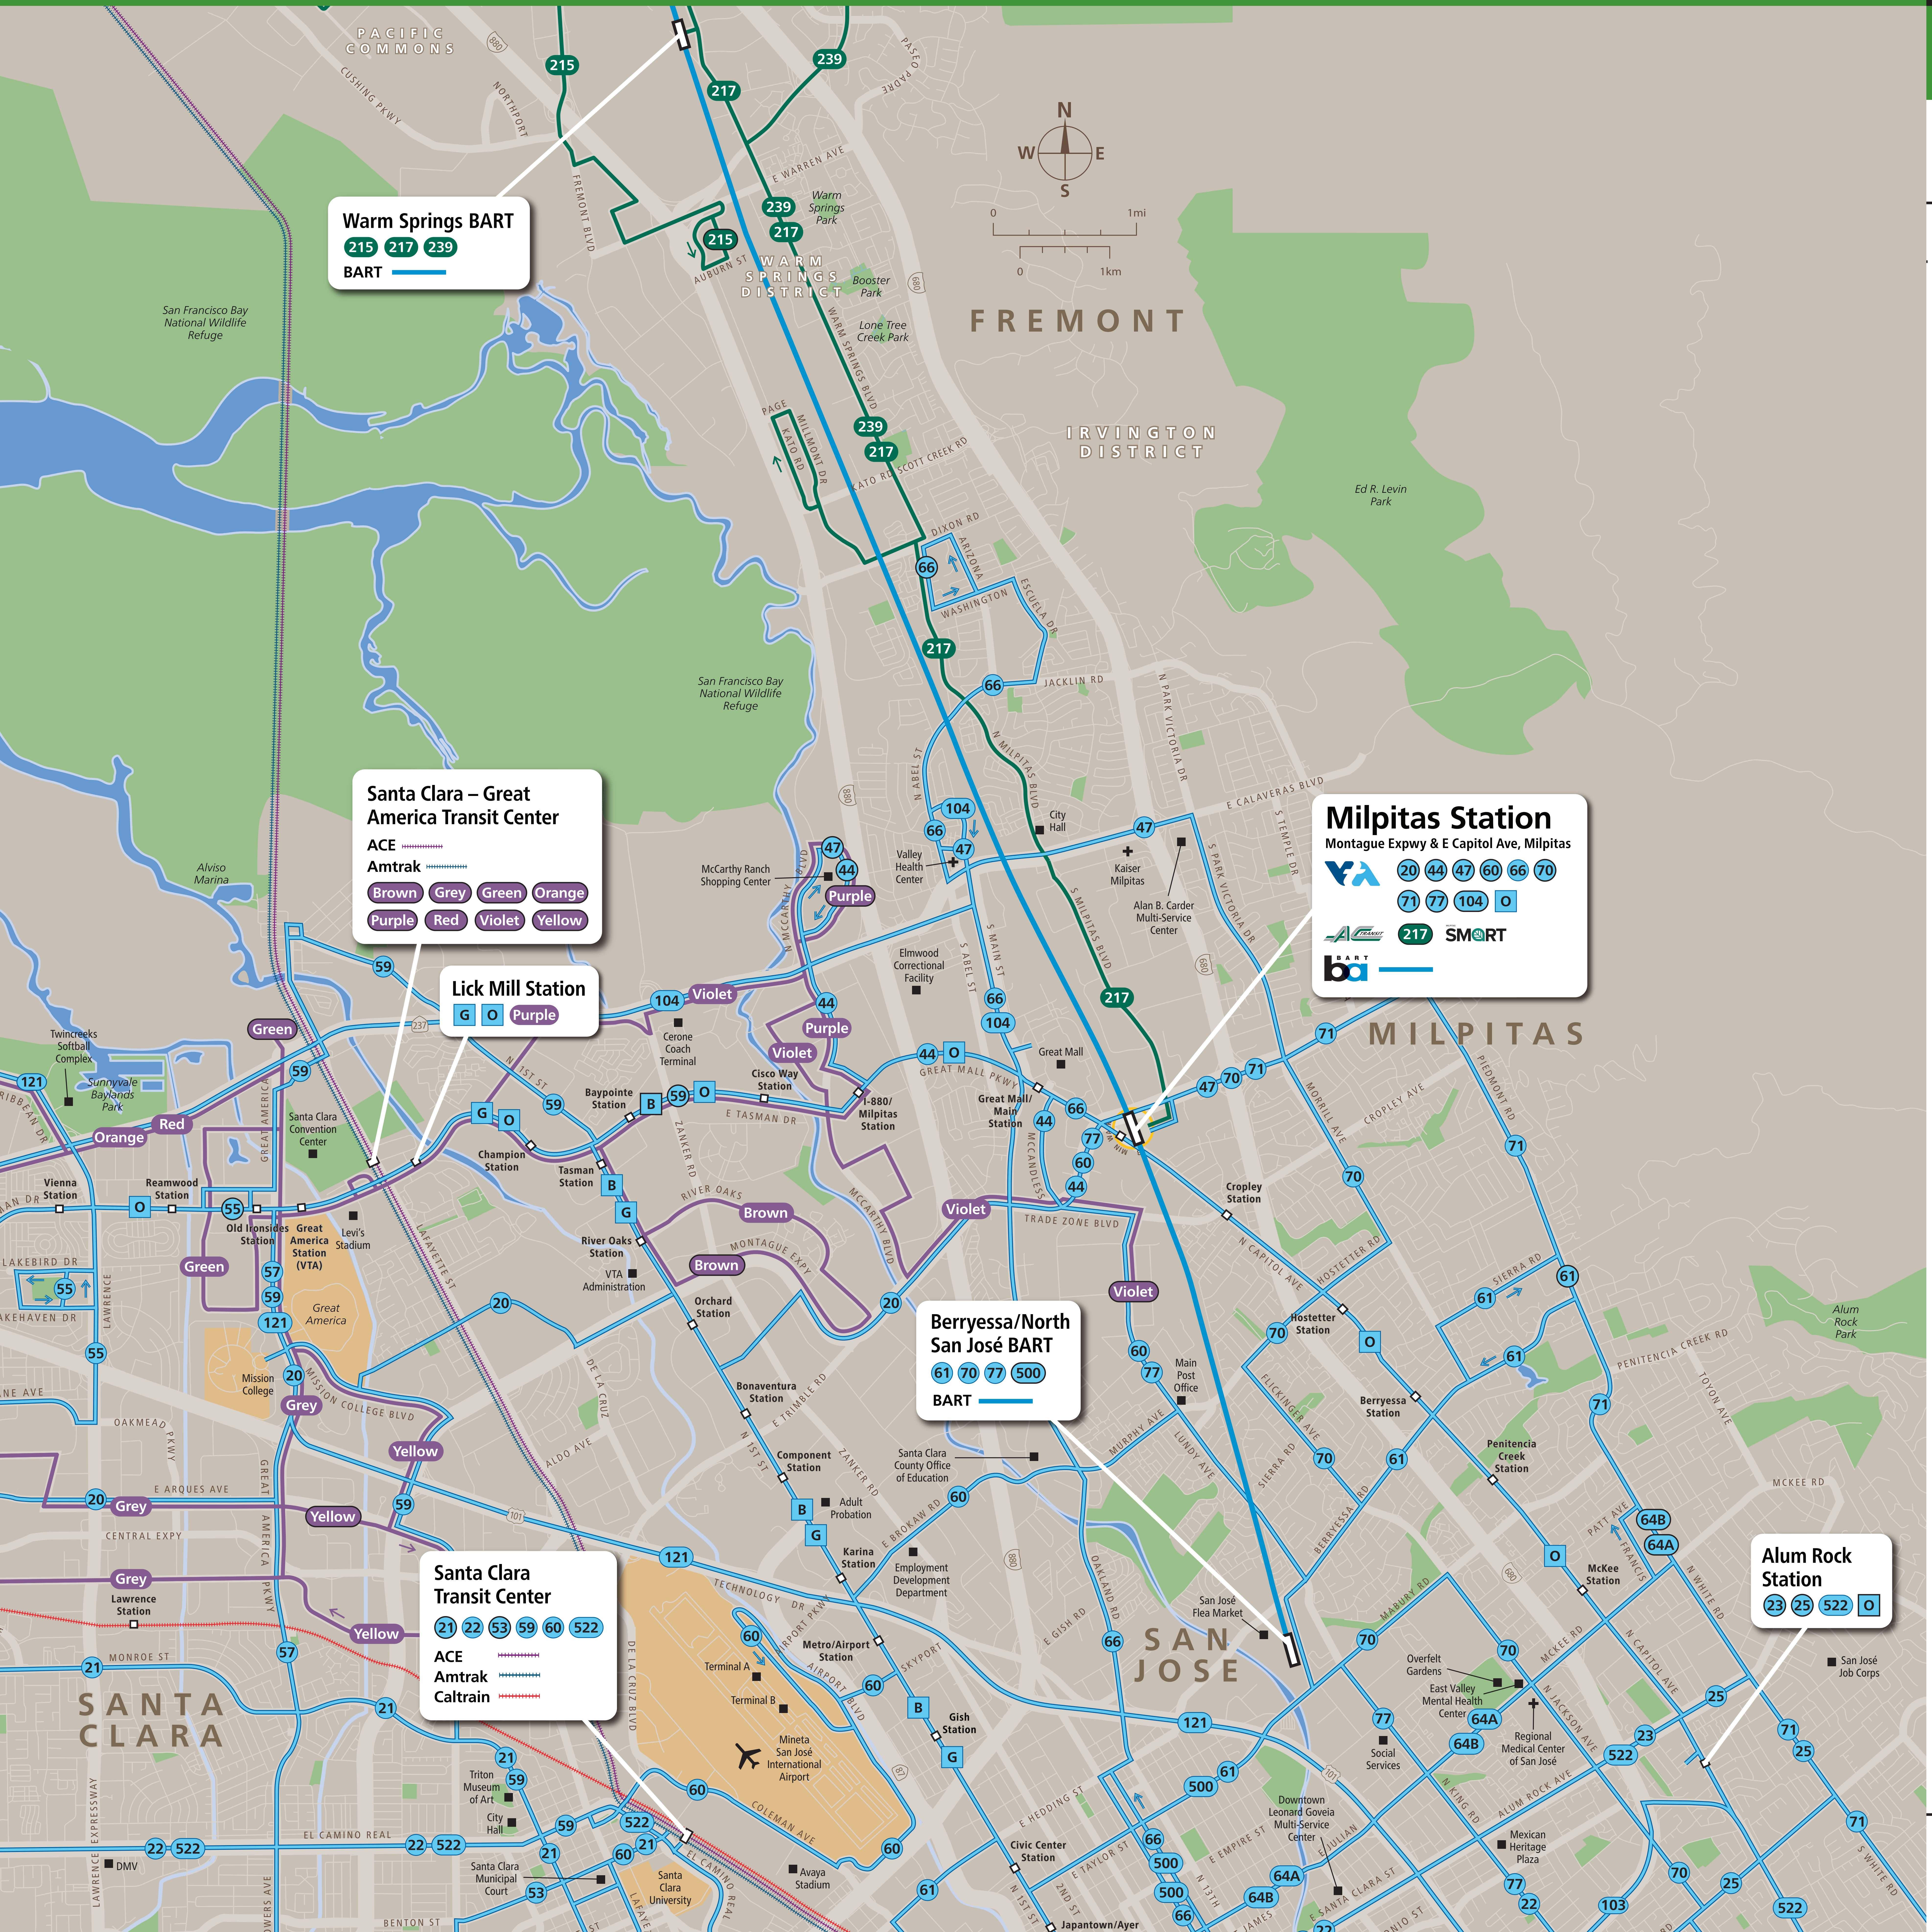

Transit Routes

Rutas del tránsito

Các Tuyến Đường

公車路線圖

Warm Springs BART
215 217 239
BART

Santa Clara – Great America Transit Center
ACE
Amtrak
Brown Grey Green Orange
Purple Red Violet Yellow

Lick Mill Station
G O Purple

Santa Clara Transit Center
21 22 53 59 60 522
ACE
Amtrak
Caltrain

Berryessa/North San José BART
61 70 77 500
BART

Milpitas Station
Montague Expwy & E Capitol Ave, Milpitas
VTA 20 44 47 60 66 70
71 77 104 O
ACE 217 SMART
BART

Alum Rock Station
23 25 522 O

Transit Information

Milpitas Station

Milpitas

Map Key

- You Are Here
- 3-Minute Walk 500ft/150m Radius
- BART
- ACE
- Amtrak Train
- Caltrain
- 217 AC Transit
- ACE Shuttle
- 70 VTA Bus Service
- B VTA Light Rail
- Route Terminus

This map does not show all commuter, express, special event, or all-night routes. Service may vary with time of day or day of week. Service changes may have occurred since printing. Please consult transit agency schedule or contact 511 for more information.

Call 511 | 511.org