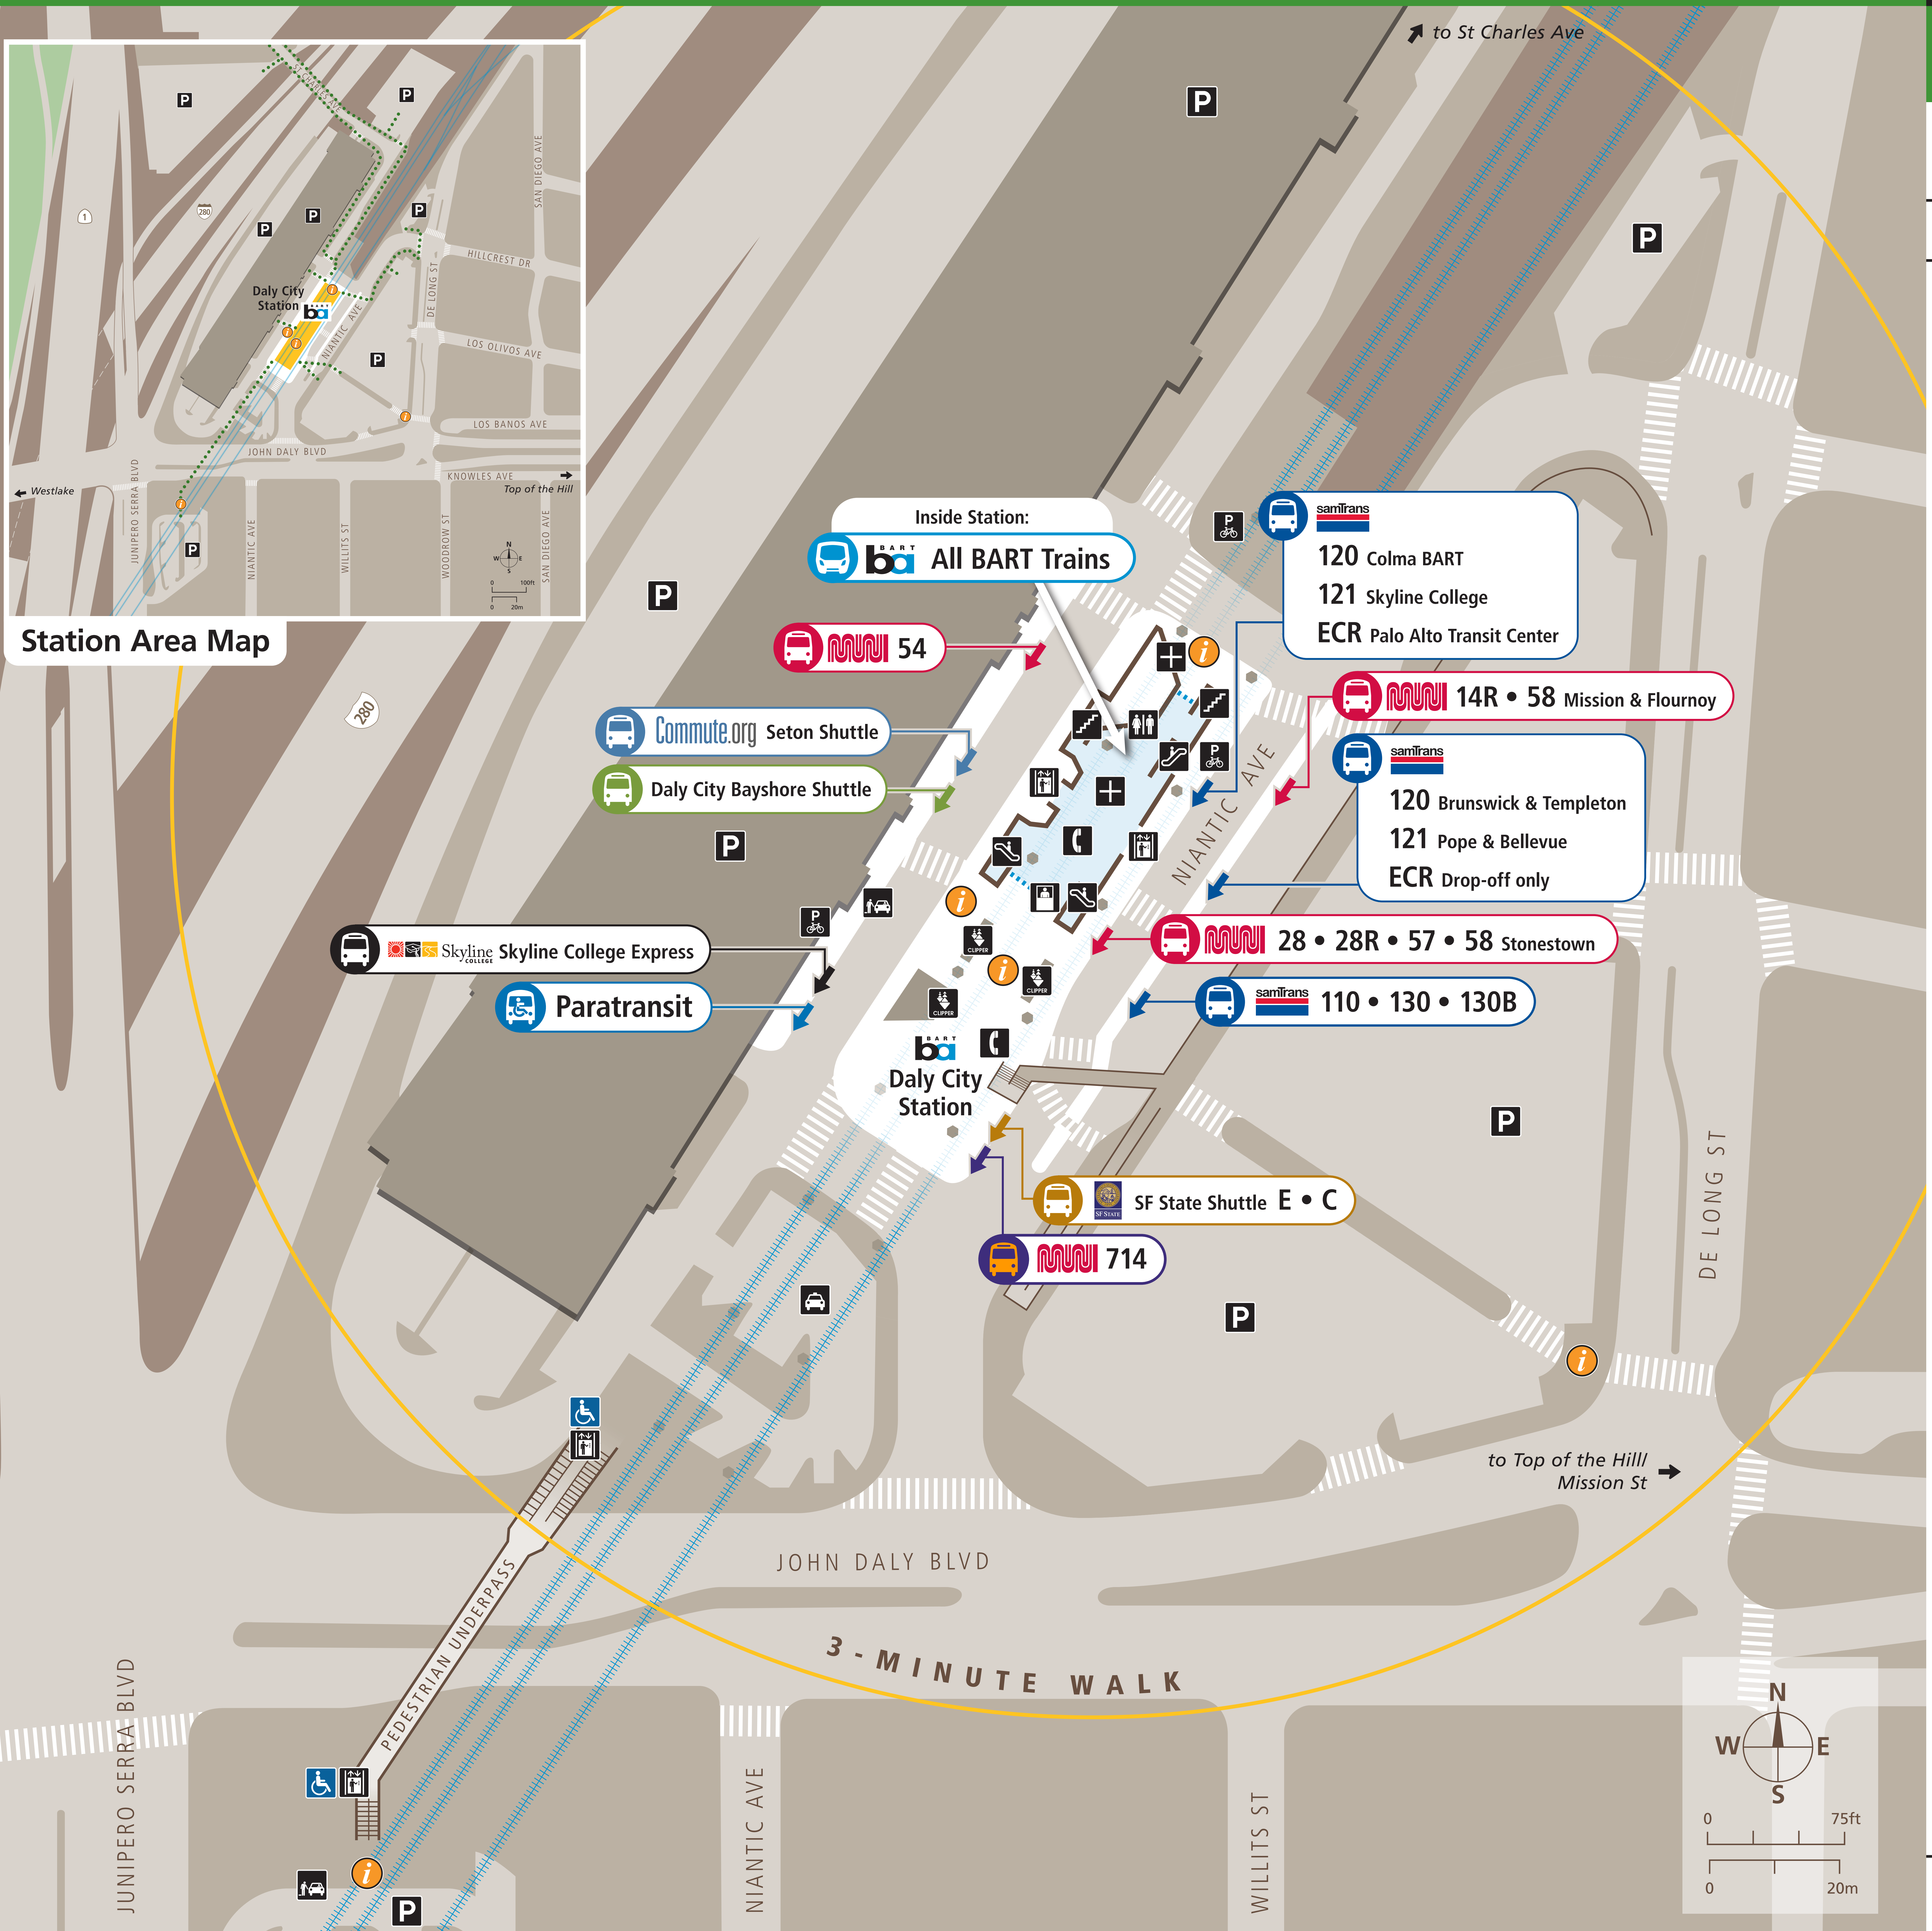

Transit Stops

Paradas del tránsito

公車站地圖

Mga Tigilan ng Transit

Transit Information

Daly City Station

Daly City

Map Key

- ★ You Are Here
- 3-Minute Walk
  500ft/150m Radius
- Bus
- Transit Stop
- P BART Parking
- P Bike Parking
- Elevator
- Escalator
- Passenger Pick-up/Drop-off
- Restrooms
- Stairs
- Station Agent Booth
- Taxi Stand
- Telephone
- Ticket Vending:
  - Clipper/Add Cash Value
  - Addfare
- Transit Information

Transit Lines

- **Daly City Bayshore Shuttle**
  Shuttle to Bayshore Community Center
- **Early Bird Express**
  714 Salesforce Transit Center
- **SamTrans**
- **Local Bus Lines**
- 110 Linda Mar Park & Ride
- 120 Brunswick/Templeton
- 120 Colma BART
- 121 Pope & Bellevue
- 121 Skyline College
- 130 Airport/Linden
- 130B Oyster Point
- ECR Palo Alto Transit Center
- **San Francisco Muni**
- **Local Bus Lines**
- 14R Mission Rapid
- 28 19th Avenue
- 28R 19th Avenue Rapid
- 54 Felton
- 57 Parkmerced
- 58 Lake Merced
- **Seton Shuttle**
  Shuttle to Seton Medical Center
- **SF State Shuttle**
- E Express Shuttle to SF State/19th Avenue
- C Campus Loop Shuttle
- **Skyline Skyline College Shuttle**
  Shuttle to Skyline College

Call 511 | 511.org