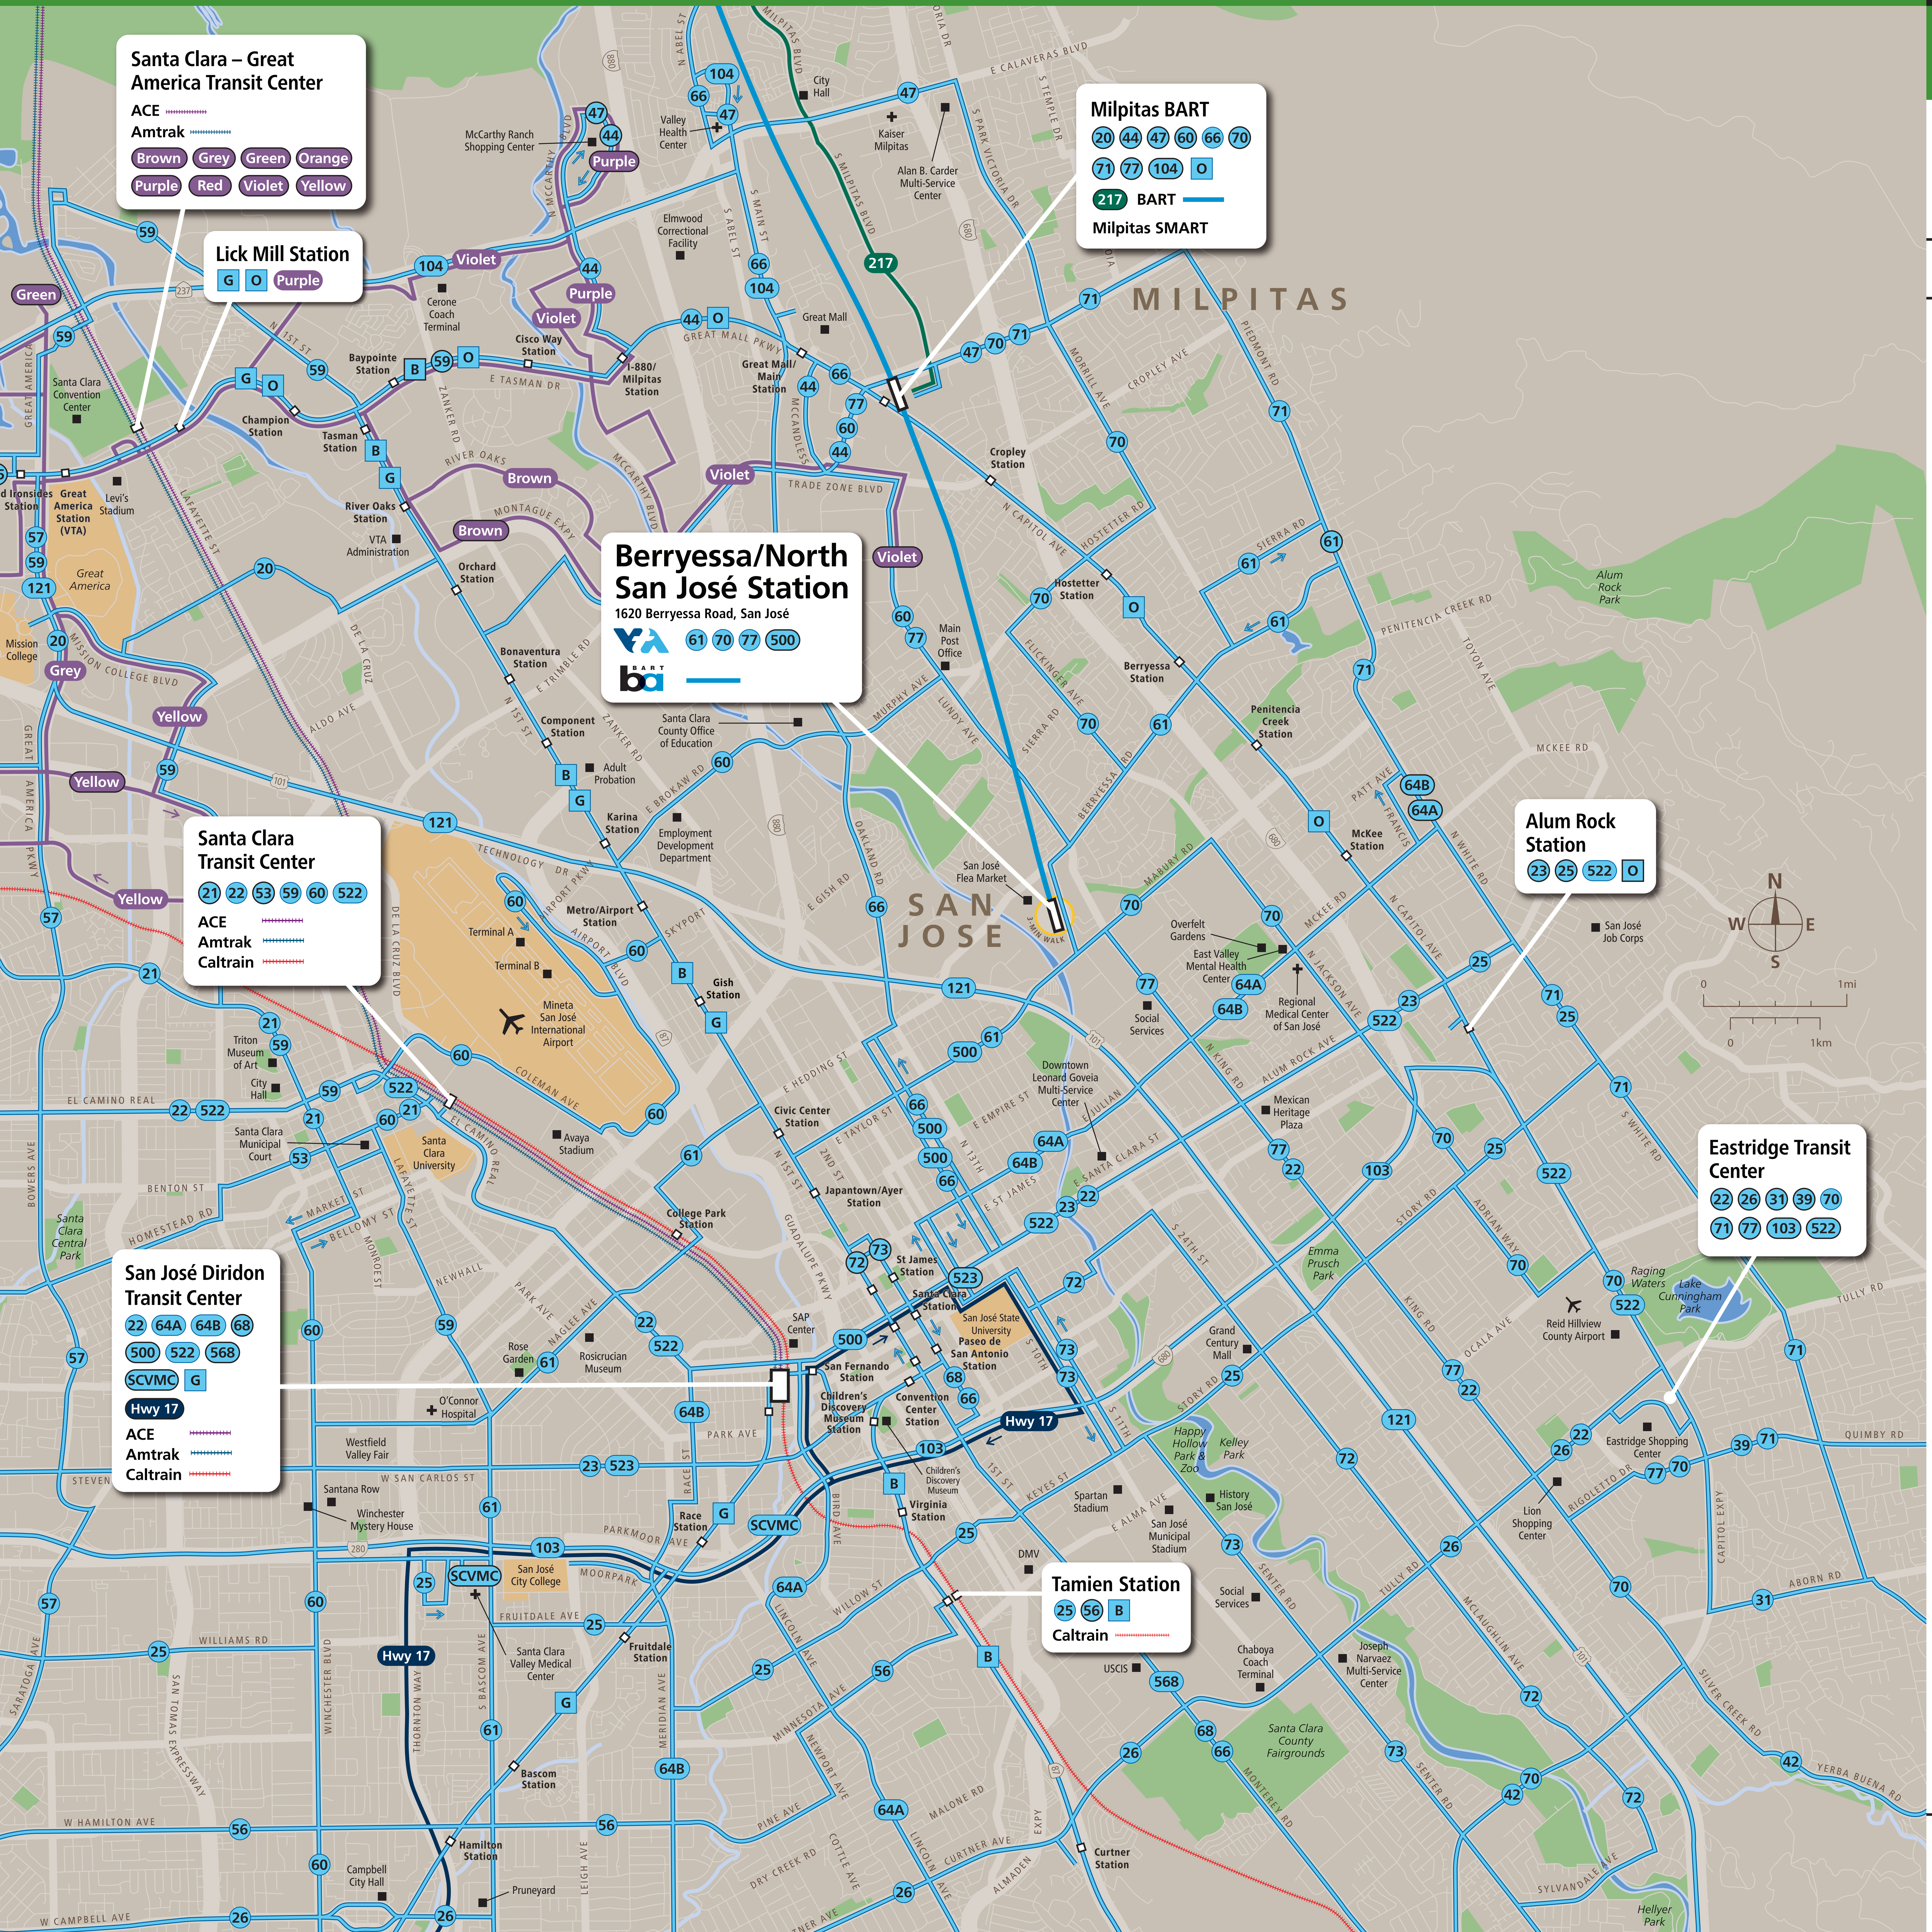

Transit Routes

Rutas del tránsito

Các Tuyến Đường

公車路線圖

Transit Information

Berryessa/ North San José Station

San José

Map Key

- You Are Here
- 3-Minute Walk
  500ft/150m Radius
- BART
- ACE
- Amtrak Train
- Caltrain
- -217- AC Transit
- ACE Shuttle
- Hwy 17 Santa Cruz Metro
- 70 VTA Bus Service
- B VTA Light Rail
- 70 Route Terminus

This map does not show all commuter, express, special event, or all-night routes. Service may vary with time of day or day of week. Service changes may have occurred since printing. Please consult transit agency schedule or contact 511 for more information.

Santa Clara – Great America Transit Center

ACE
Amtrak

Brown Grey Green Orange
Purple Red Violet Yellow

Lick Mill Station

G O Purple

Milpitas BART

20 44 47 60 66 70
71 77 104 O
217 BART
Milpitas SMART

Berryessa/North San José Station
1620 Berryessa Road, San José

VTA BART ba

61 70 77 500

Santa Clara Transit Center

21 22 53 59 60 522

ACE
Amtrak
Caltrain

Alum Rock Station

23 25 522 O

Eastridge Transit Center

22 26 31 39 70
71 77 103 522

San José Diridon Transit Center

22 64A 64B 68
500 522 568
SCVMC G
Hwy 17

ACE
Amtrak
Caltrain

Tamien Station

25 56 B
Caltrain

Call 511 | 511.org