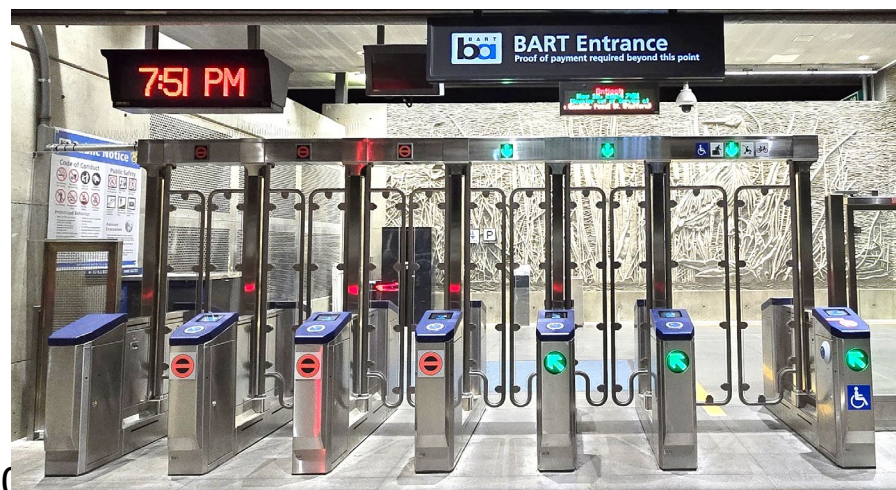

NEXT GENERATION FARE GATES: DEPLOYMENT SCHEDULE

December 2024 – April 2025

	2024	2025			
	Dec	Jan	Feb	Mar	Apr
Montgomery	7				# Fare Gate Arrays
Dublin/Pleasanton	1				
Hayward	1				
12 th Street	6				
Downtown Berkeley	6				
Embarcadero	8				
Rockridge	3				
South Hayward	1				
Concord	4				
Glen Park	1				
San Leandro	1				
El Cerrito Plaza	4				
Lafayette	2				
Pittsburg Center	1				
Orinda	2				
MacArthur	2				
El Cerrito Del Norte	2				
19 th Street	5				
North Berkeley	3				
Ashby	2				
Pleasant Hill	1				