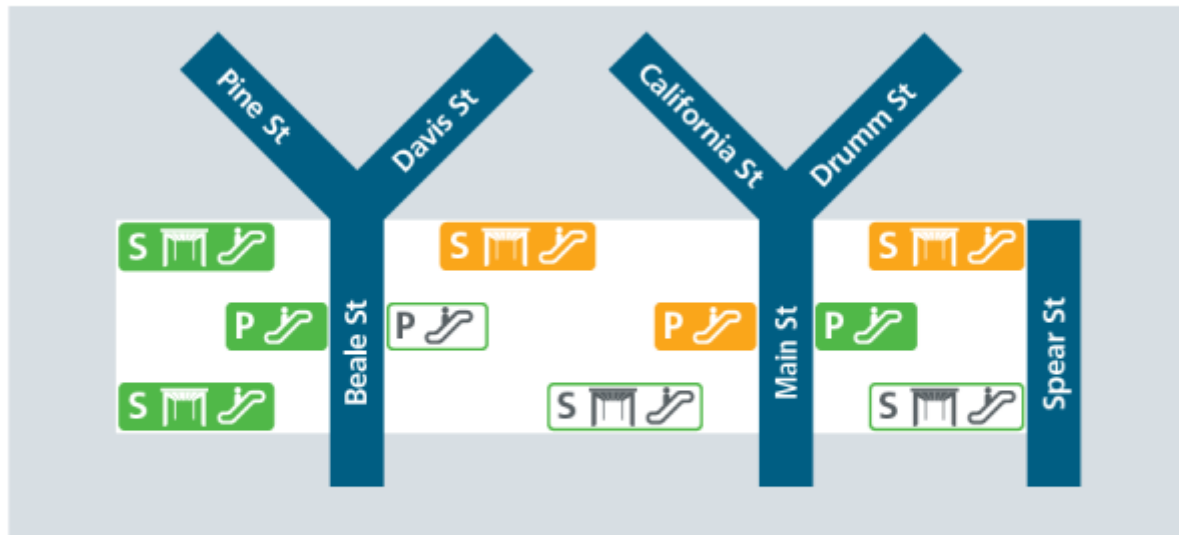

October 2024

BART Escalator Project – Weekend Entrance Closure at Embarcadero Market & Davis Entrance (Oct 4-6, 2024)

Entrance closure alert:

Location: Embarcadero Station entrance at Market & Davis Streets

The Embarcadero entrance at Market & Davis Streets will be closed 10am Friday, October 4 through 2pm on Sunday, October 6 for testing related to the Market Street Escalator Replacement project.

Four other entrances at Embarcadero Station will remain open during this temporary closure.

Embarcadero Station

S Street Level	Escalator	Open
P BART Platform Level	Entrance Canopy	Closed
		Open (Planned Work)

We thank you for your patience as we work to complete this important escalator construction project. For more information on this project visit:
bart.gov/about/planning/sfentrances