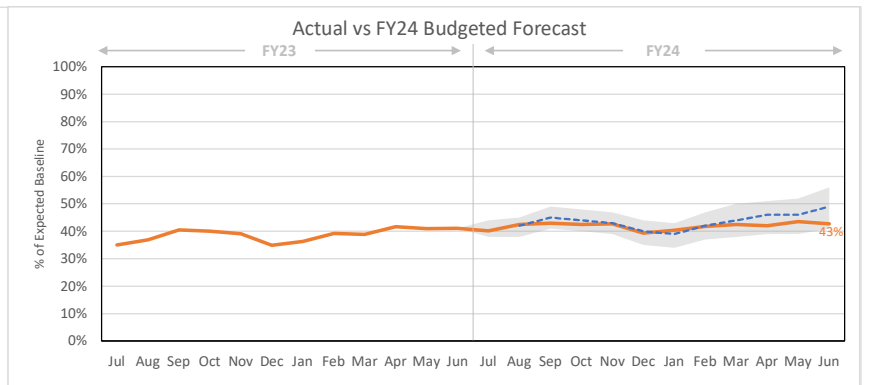

Monthly Ridership Report June and Trailing 12-months¹

- Notes:
- June 2024 ridership is preliminary and unaudited.
 - Pre-pandemic metrics provided as a generalized baseline. Calculated from 2019 calendar year ridership.
 - South Bay stations of Milpitas and Berryessa not included in 2019 pre-pandemic, as stations were not open.