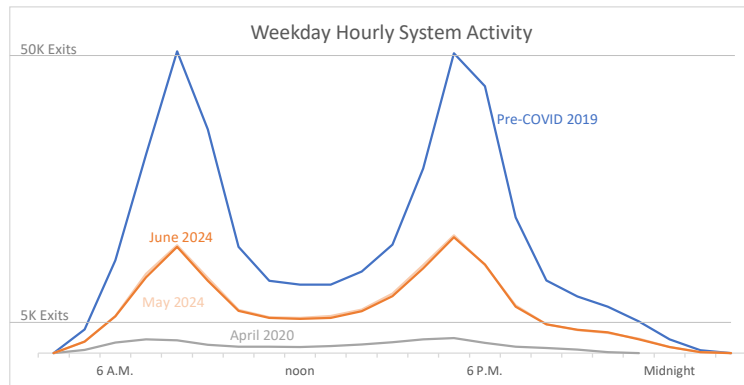

Monthly Ridership Report June and Trailing 12-months¹

- Notes:
- June 2024 ridership is preliminary and unaudited.
 - Pre-pandemic metrics provided as a generalized baseline. Calculated from 2019 calendar year ridership.
 - South Bay stations of Milpitas and Berryessa not included in 2019 pre-pandemic, as stations were not open.