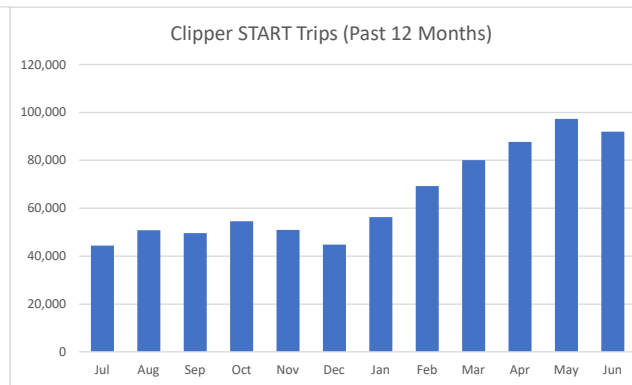

Monthly Ridership Report June and Trailing 12-months¹

- Notes:
- June 2024 ridership is preliminary and unaudited.
 - Pre-pandemic metrics provided as a generalized baseline. Calculated from 2019 calendar year ridership.
 - South Bay stations of Milpitas and Berryessa not included in 2019 pre-pandemic, as stations were not open.