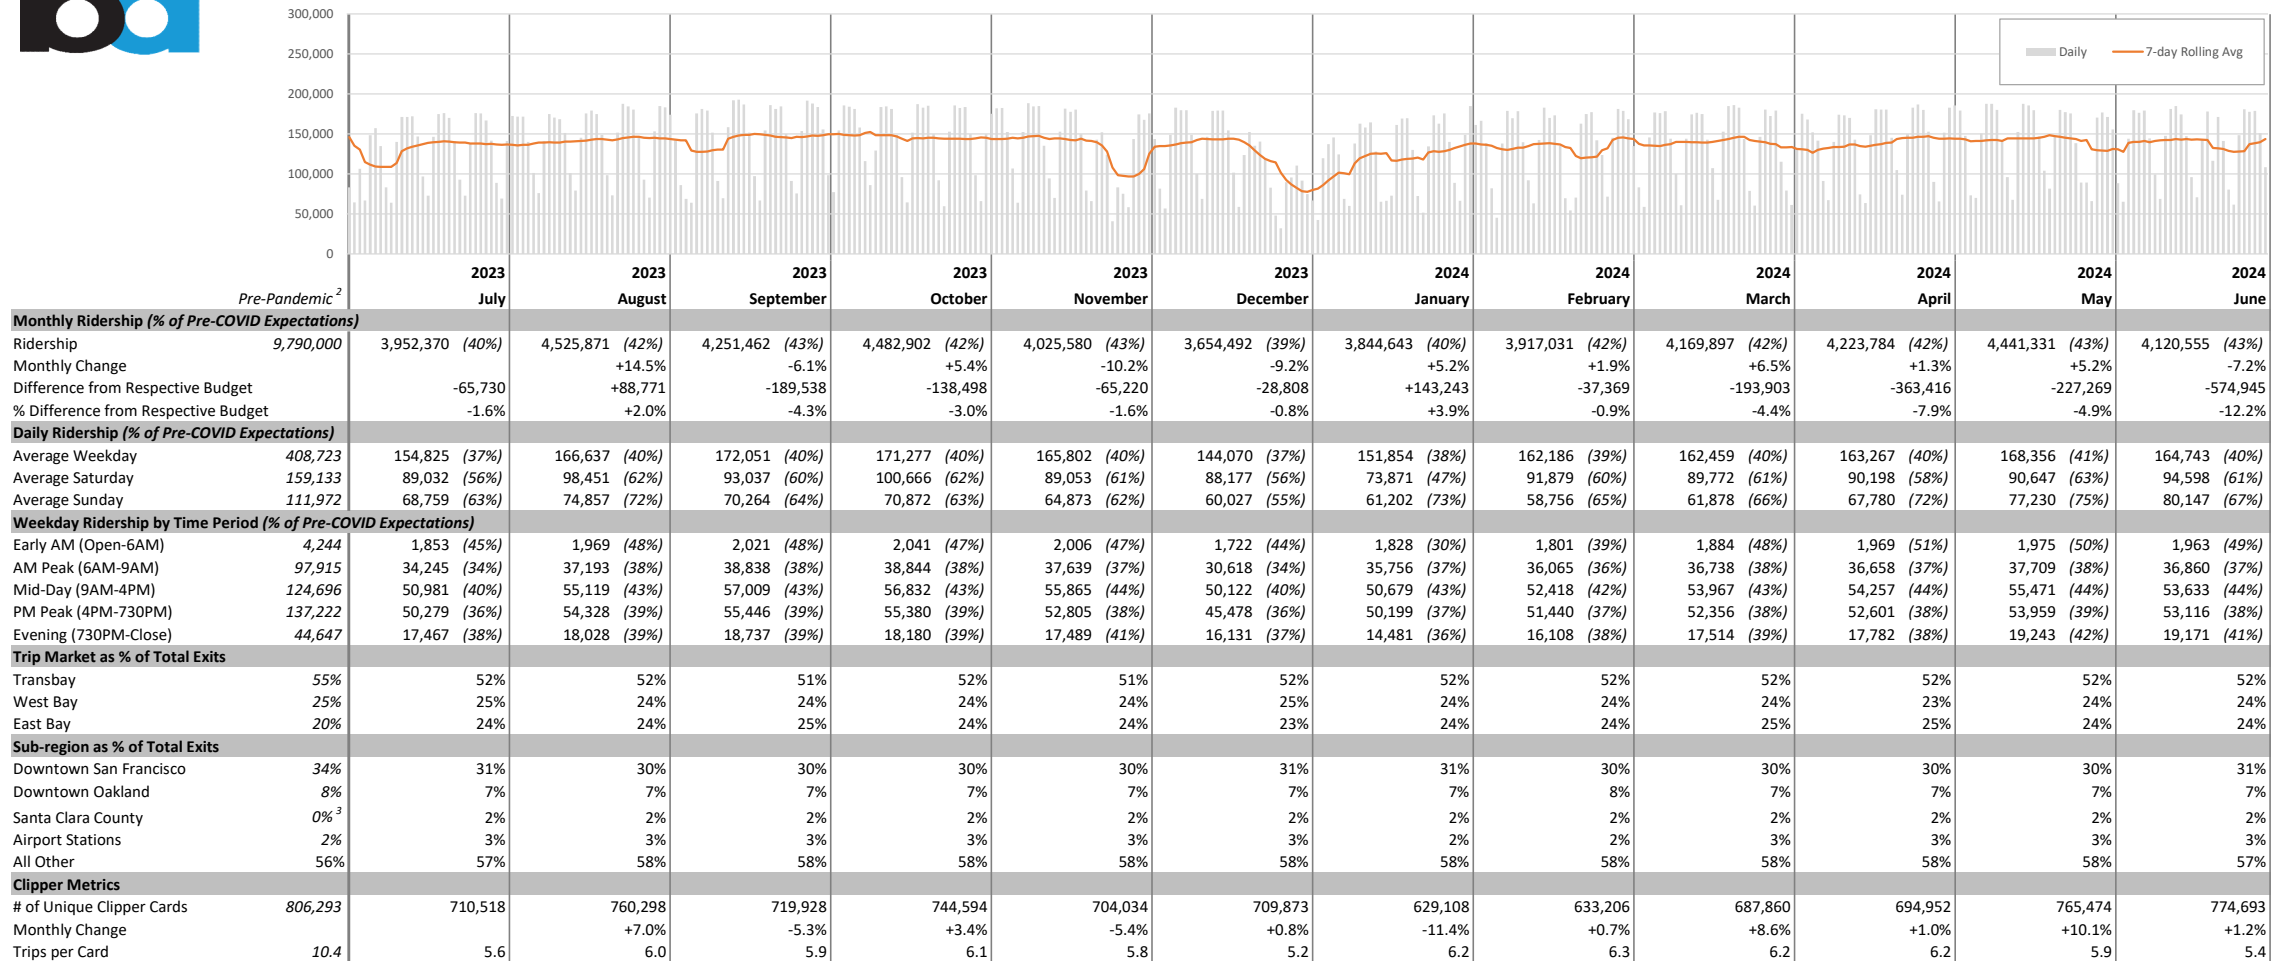

Monthly Ridership Report June and Trailing 12-months¹

- Notes:
- June 2024 ridership is preliminary and unaudited.
 - Pre-pandemic metrics provided as a generalized baseline. Calculated from 2019 calendar year ridership.
 - South Bay stations of Milpitas and Berryessa not included in 2019 pre-pandemic, as stations were not open.