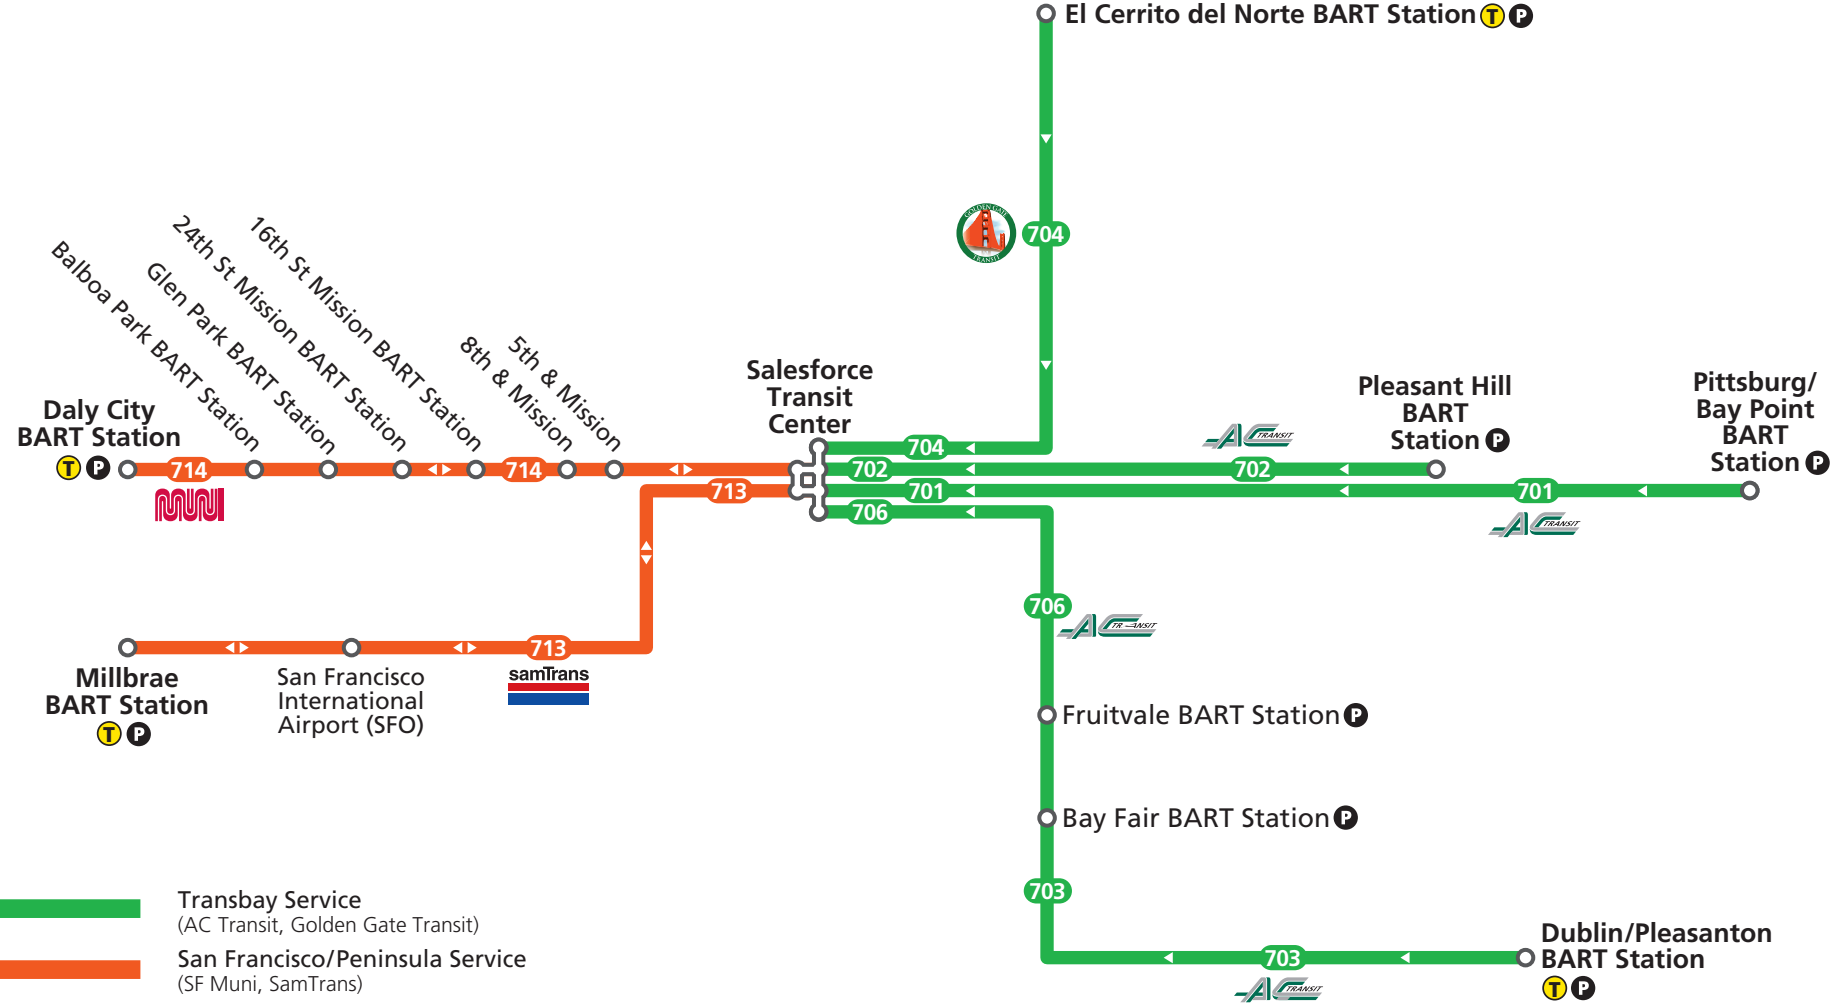

EARLY BIRD EXPRESS BUS ROUTES

-  Transbay Service
(AC Transit, Golden Gate Transit)
-  San Francisco/Peninsula Service
(SF Muni, SamTrans)
-  Inbound/Outbound (One or Two Way) Route
-  Transfer Stop
-  Other Stop
-  Parking