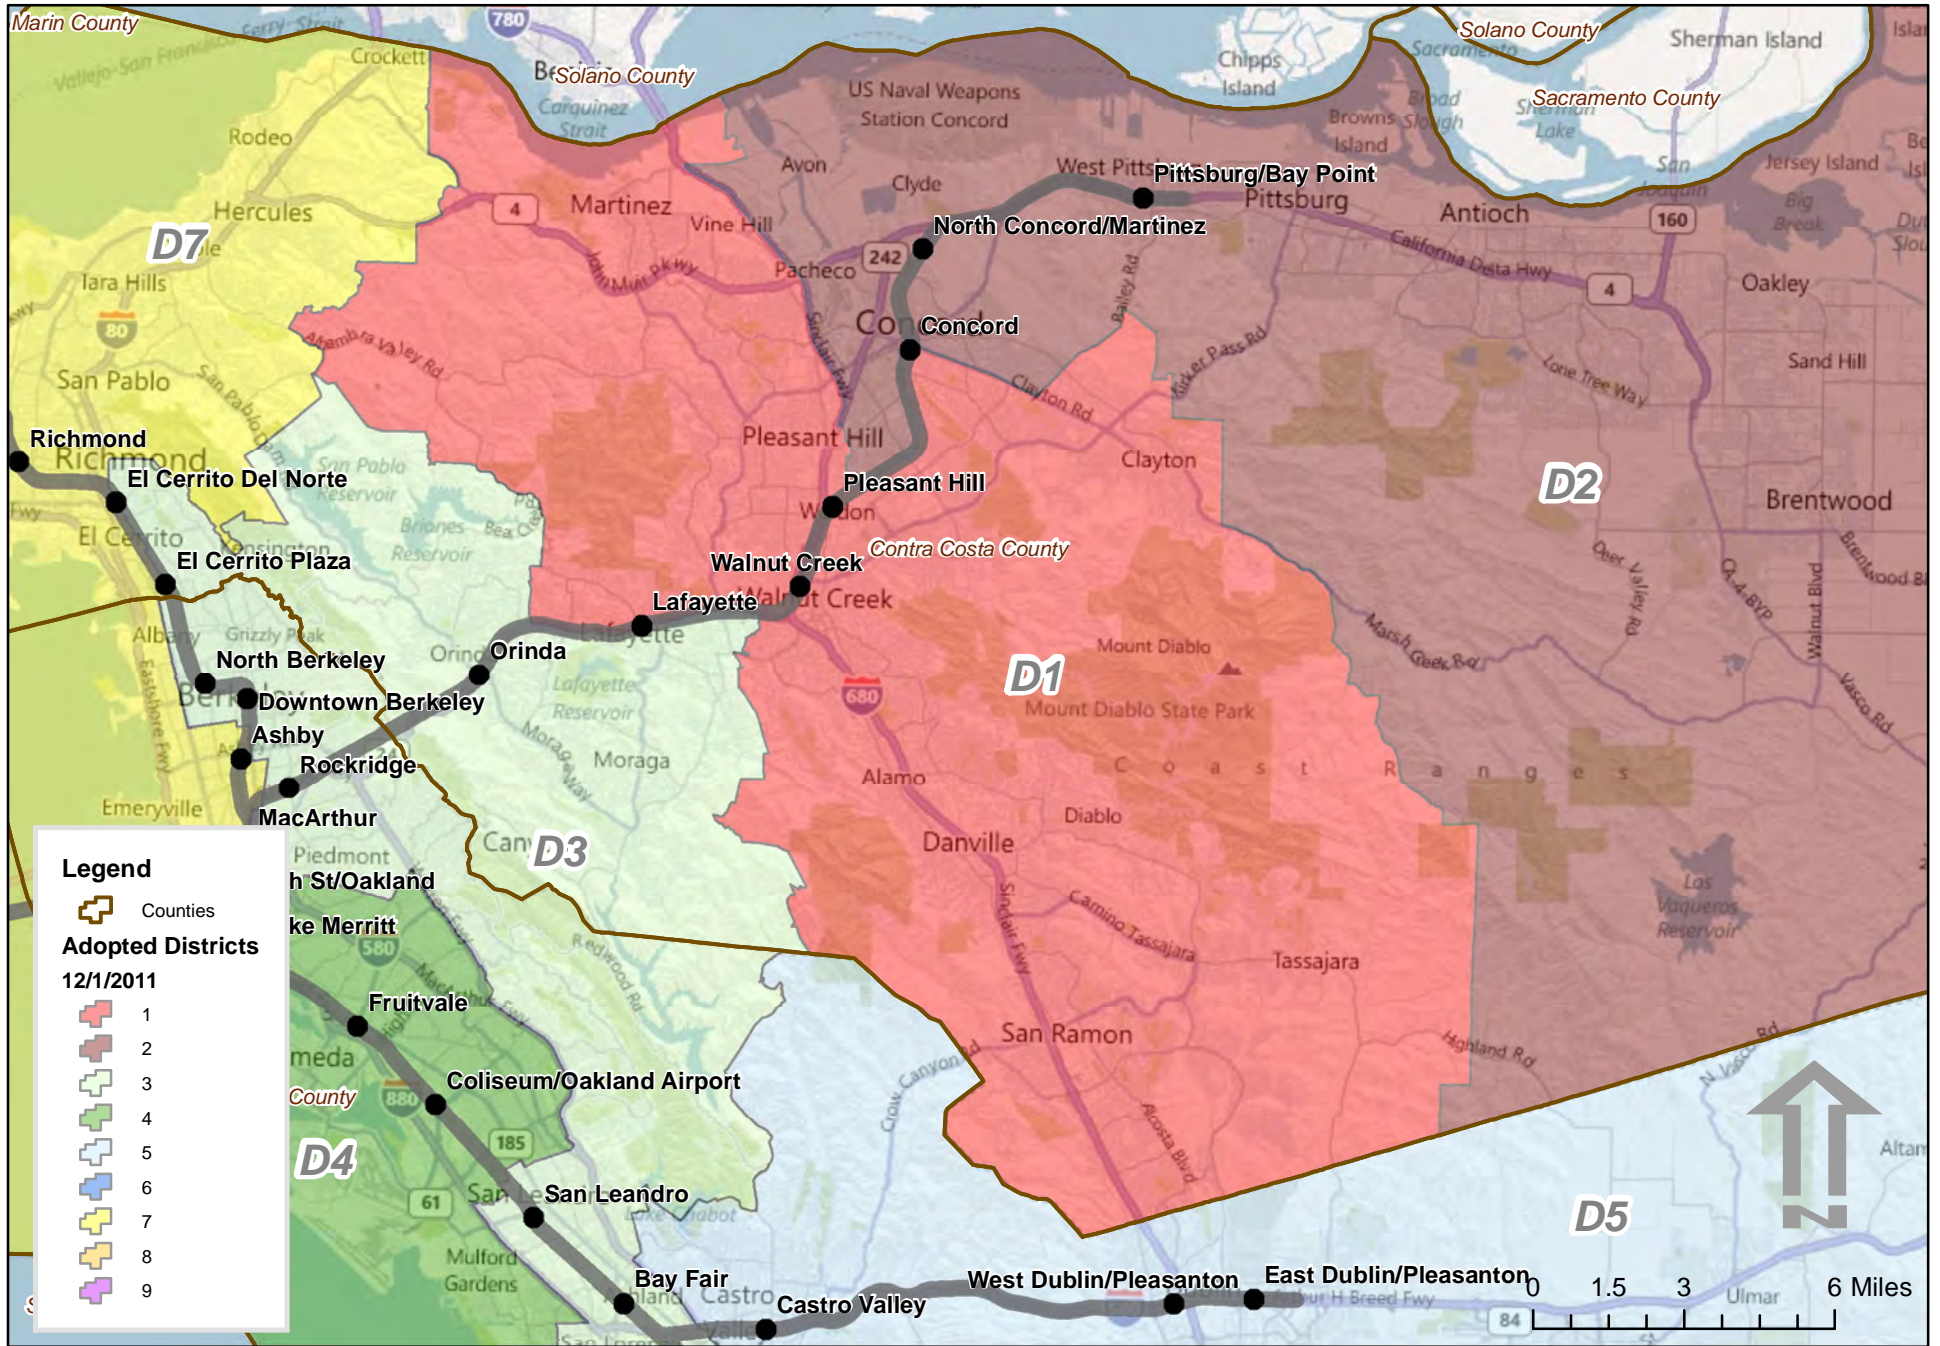

BART Director Election District 1 - 2011

Election Districts 12/1/2011

Map Date: 1/4/2012

Geographic Coordinate System Name: GCS North American 1983

Projected Coordinate System Name: NAD 1983 State Plane California III FIPS 0403 Feet

EGIS Data Provided by the BART Information Technology Department 300 Lakeside Dr. 11th Floor, Oakland, CA 94612