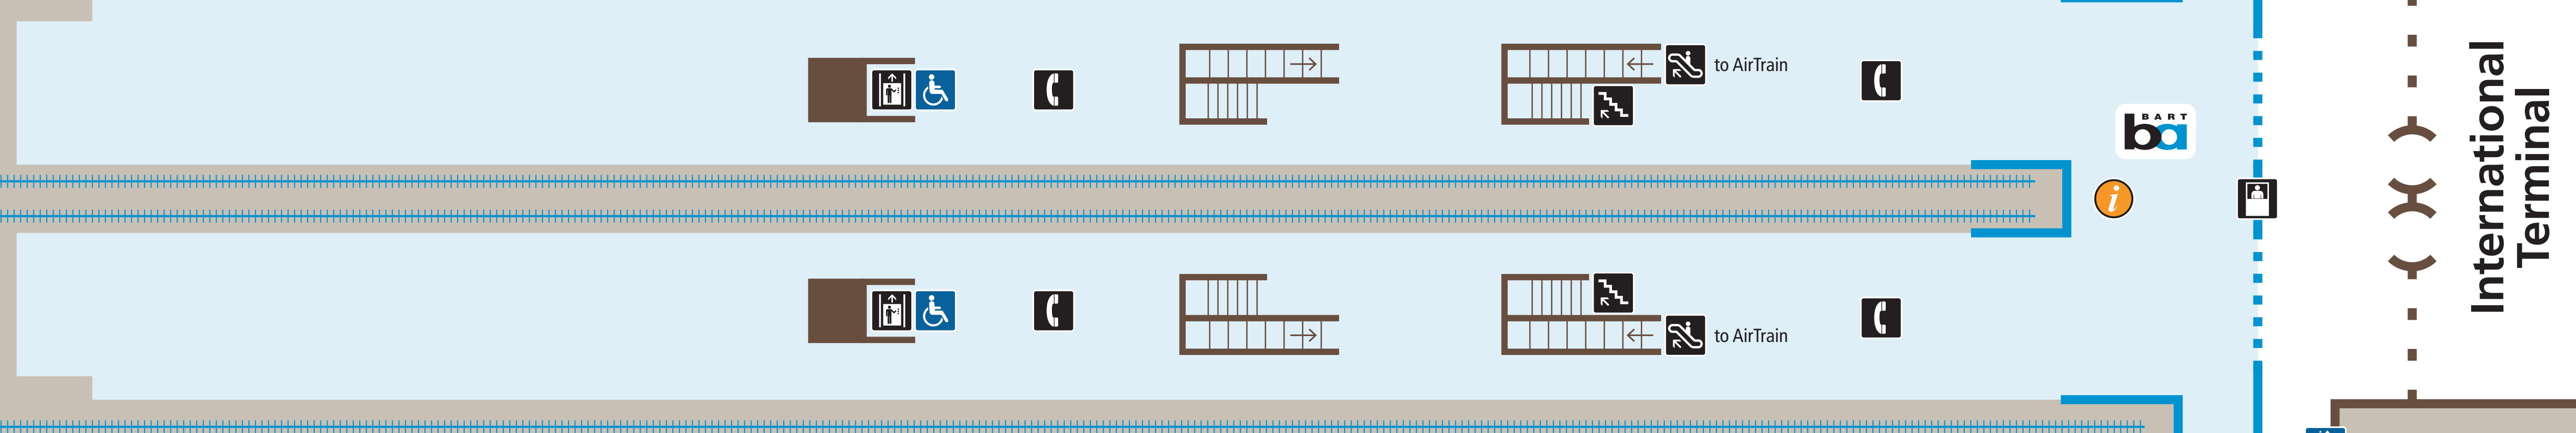

LOWER LEVEL

International Terminal

AirTrain Platform

to Garage

BART BART Platform

to SFO International Terminal →

Free Bay Area
Transit Information

Dial 5-1-1 or visit 511.org