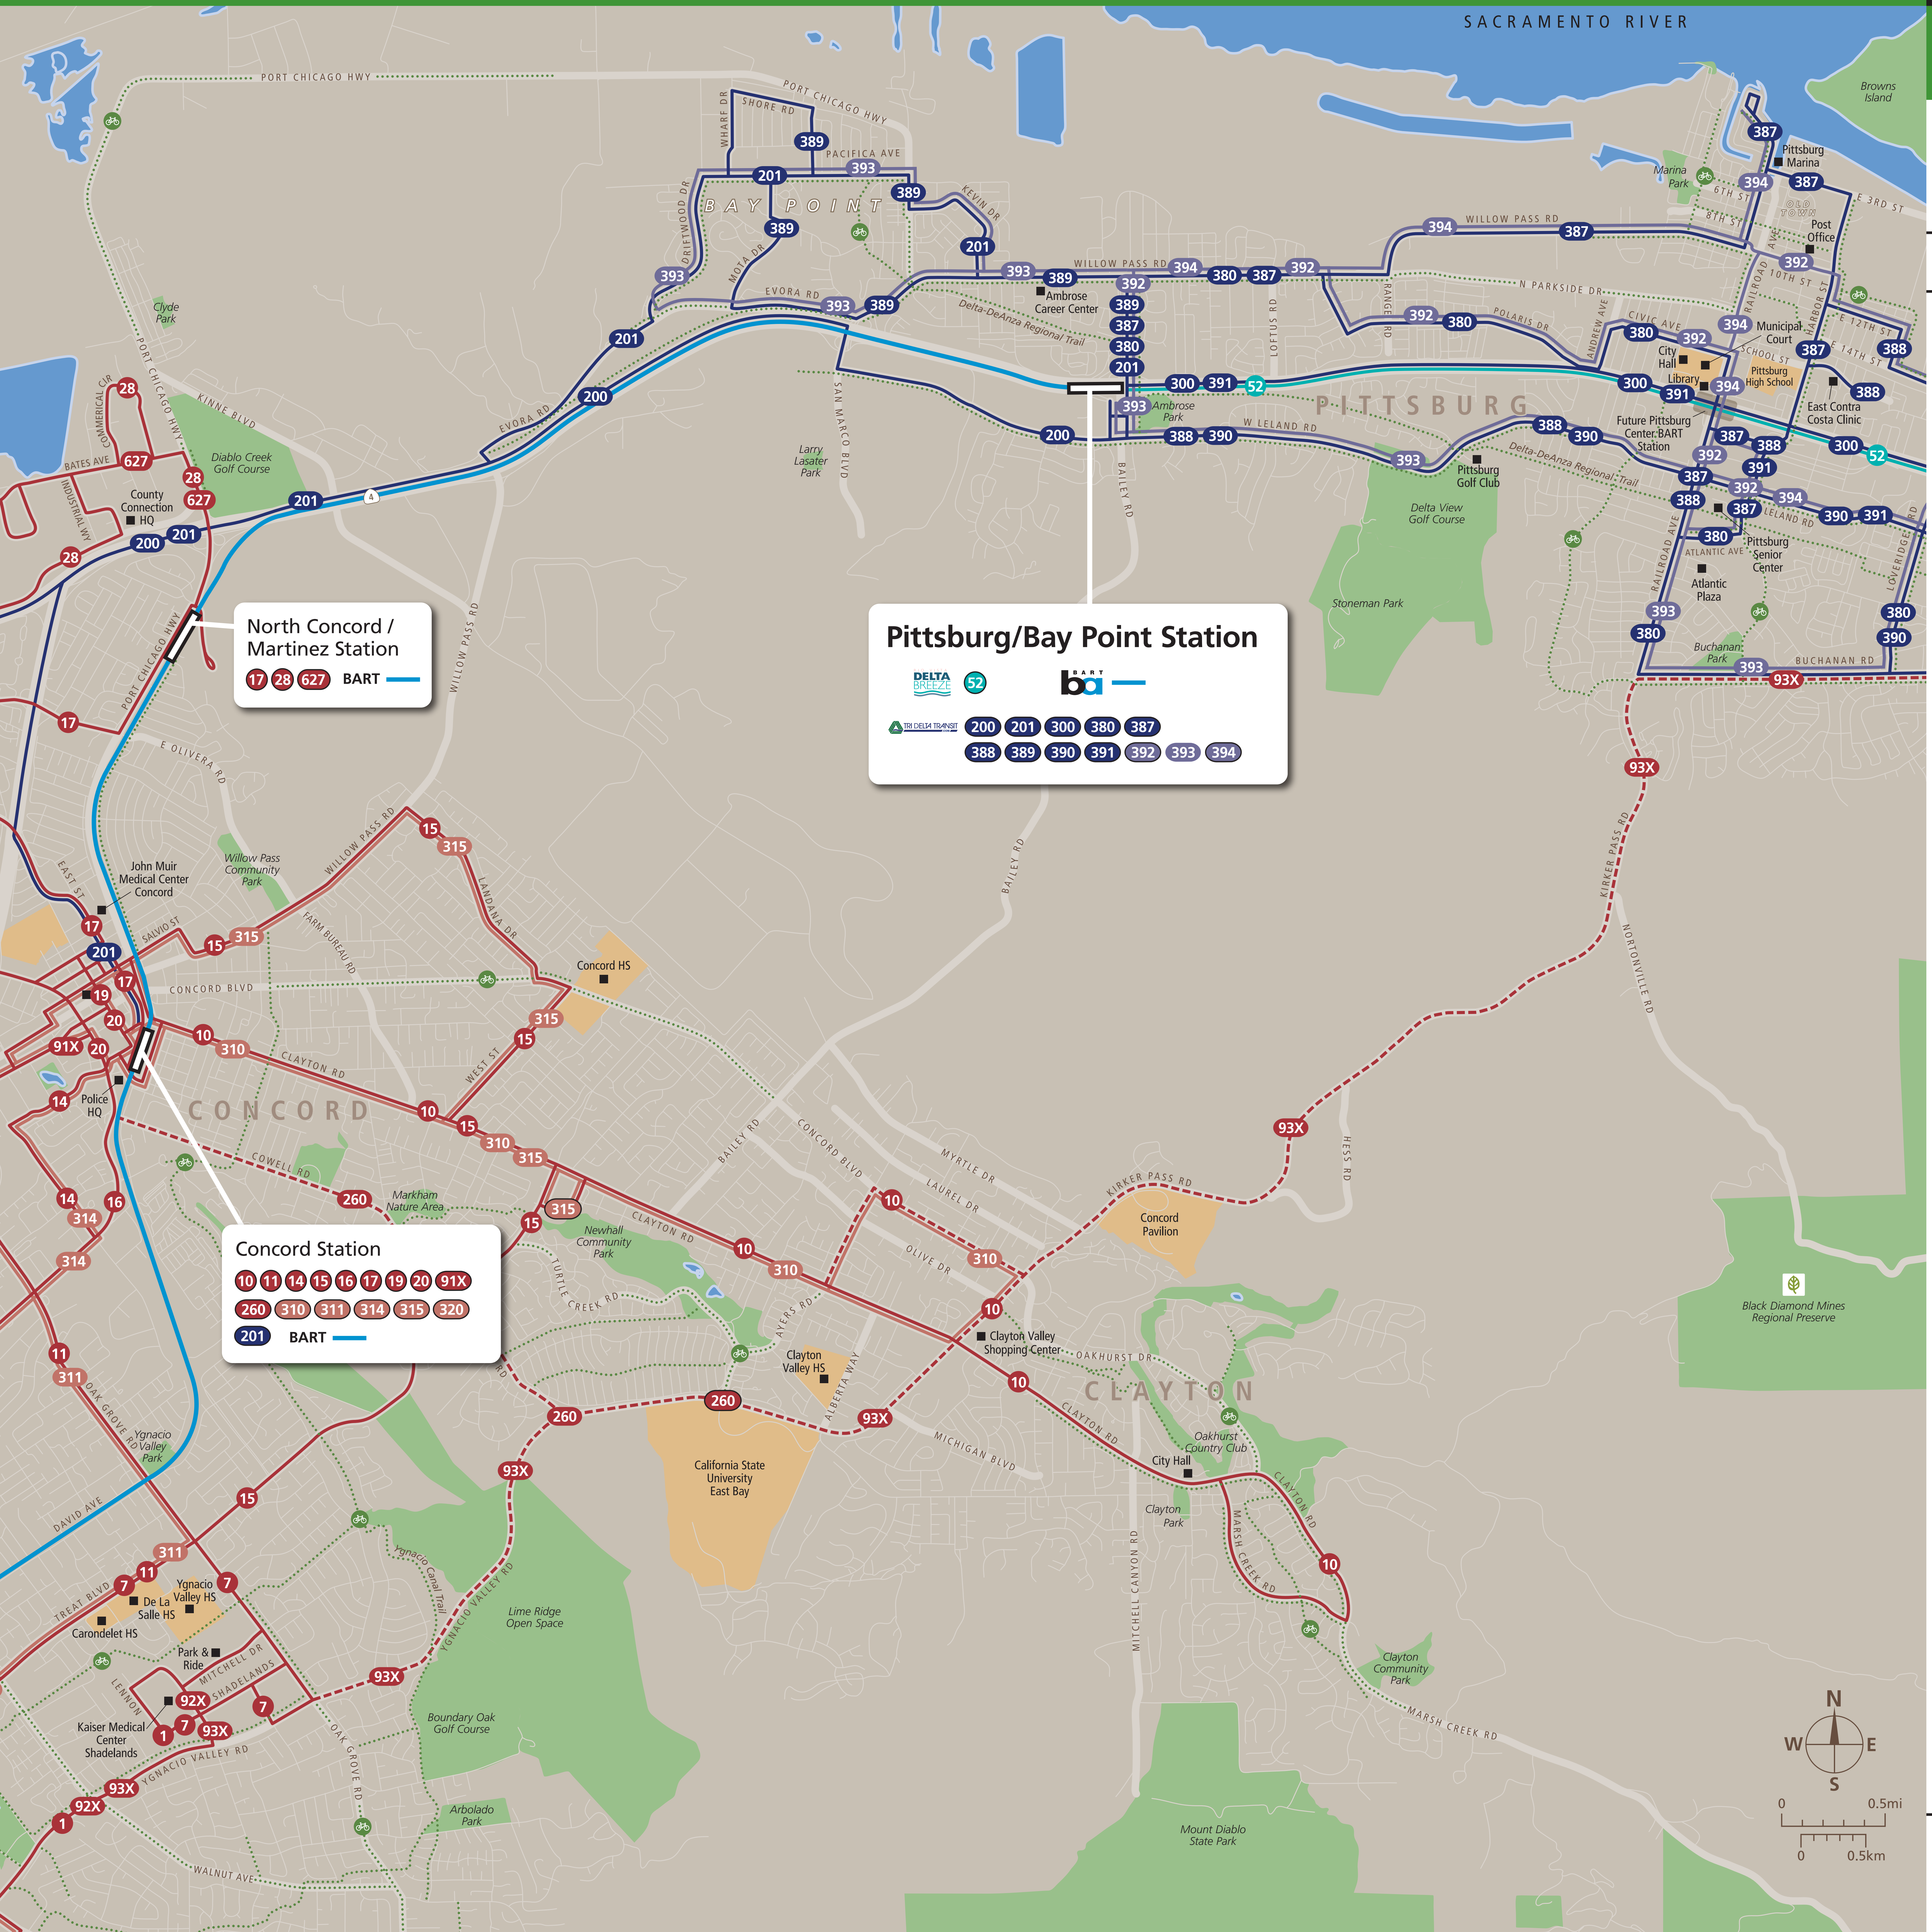

Transit Routes

Rutas del tránsito

公車路線圖

Transit Information

Pittsburg/ Bay Point Station

Pittsburg

Map Key

- You Are Here
- BART
- County Connection Weekday Service
- County Connection Weekend Service
- County Connection Limited Service
- Rio Vista Breeze
- Tri Delta Transit
- Tri Delta Transit Weekend Service
- Route Terminus
- Bike Routes
- East Bay Regional Park District

This map does not show all commuter, express, special event, or all-night routes. Service may vary with time of day or day of week. Service changes may have occurred since printing. Please consult transit agency schedule or contact 511 for more information.

**Free Bay Area
Transit Information**
Dial 5-1-1 or visit 511.org

Revised April 11, 2017

**North Concord /
Martinez Station**
17 28 627 BART

Pittsburg/Bay Point Station

DELTA 52 BART

200 201 300 380 387
388 389 390 391 392 393 394

Concord Station

10 11 14 15 16 17 19 20 91X
260 310 311 314 315 320
201 BART