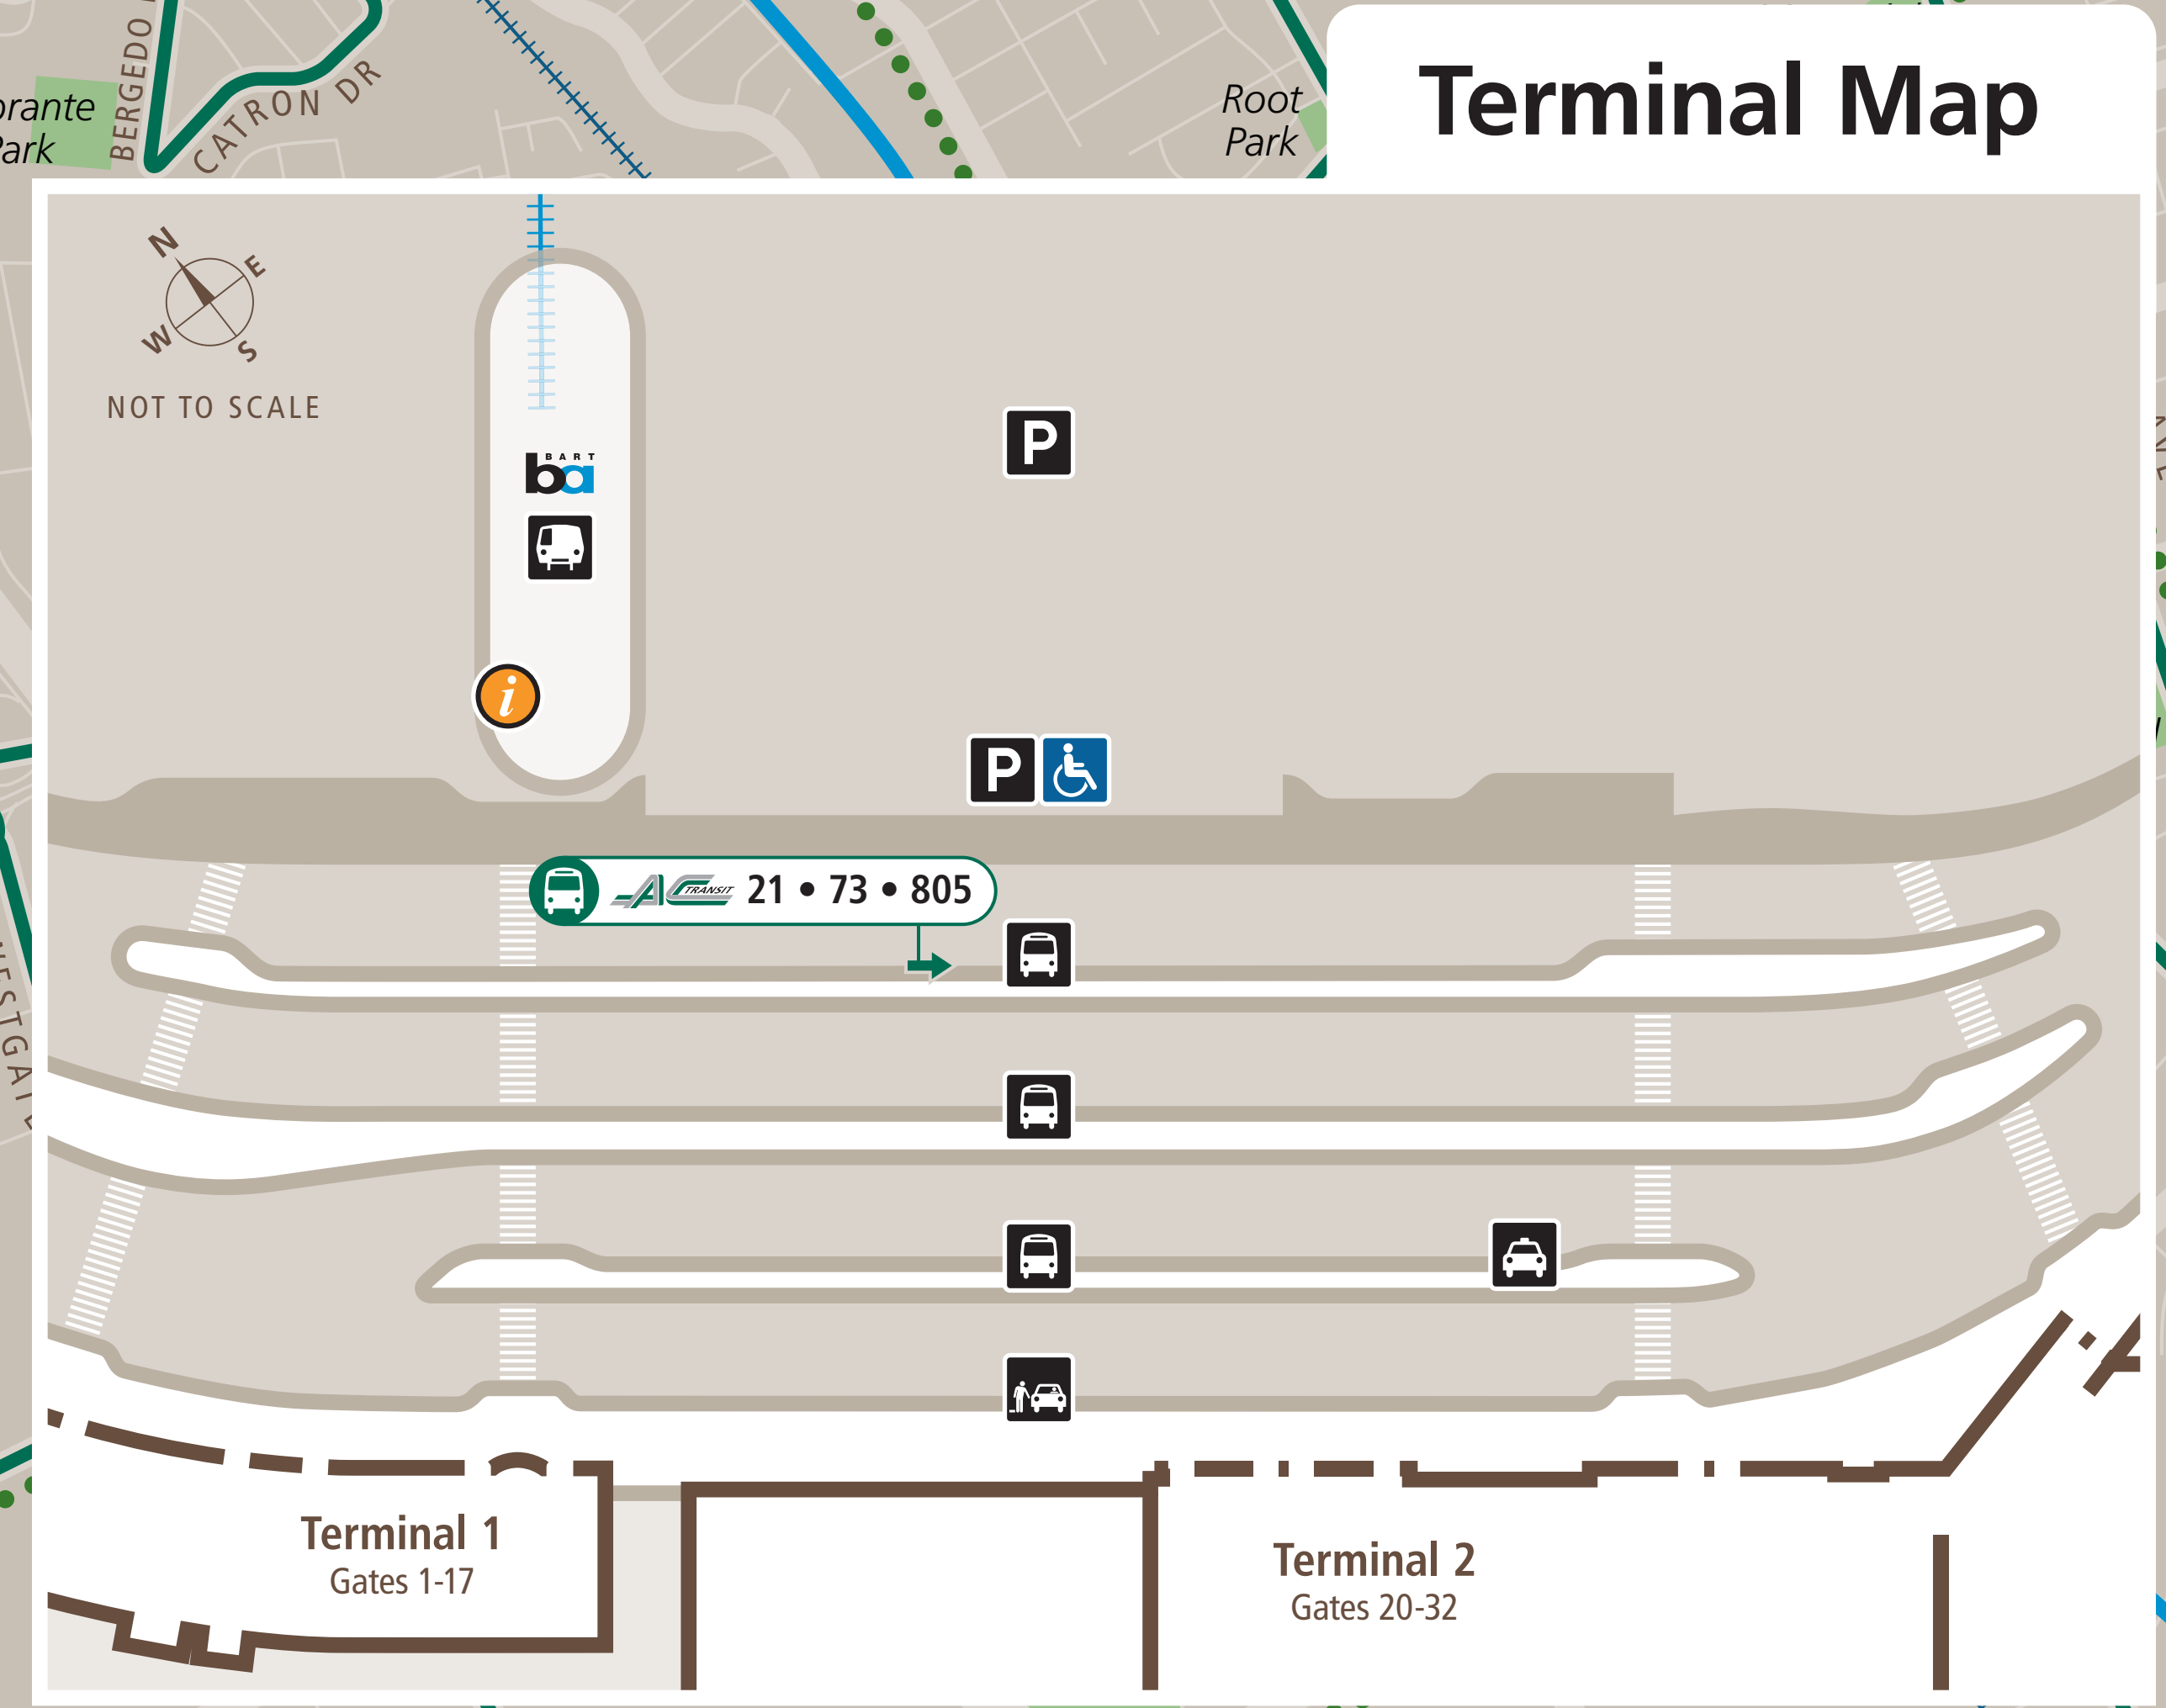

Transit Information

Oakland International Airport

Oakland

1. **Map Key**
2. ★ You Are Here
   - 5-Minute Walk 1000ft/305m Radius
   - BART
   - Amtrak
   - AC Transit
   - Route Terminus
   - Bicycle Trail or Lane

This map does not show all commuter, express, special event, or all-night routes. Service may vary with time of day or day of week. Service changes may have occurred since printing. Please consult transit agency schedule or contact 511 for more information.

1. **Transit Lines**
2. AC Transit
   - Local Bus Lines
     - 21 Diamond District
     - 73 Eastmont Transit Center
     - All Nighter Bus Lines (Approx. 1 am - 5 am)
     - 805 Downtown Oakland

- Bus (Motor Coach, Shuttle)
- Transit Stop
- Parking
- Passenger Pick-up/Drop-off
- Taxi Stand
- Transit Information
- Wheelchair Accessible

511

Free Bay Area Transit Information

Dial 5-1-1 or visit 511.org