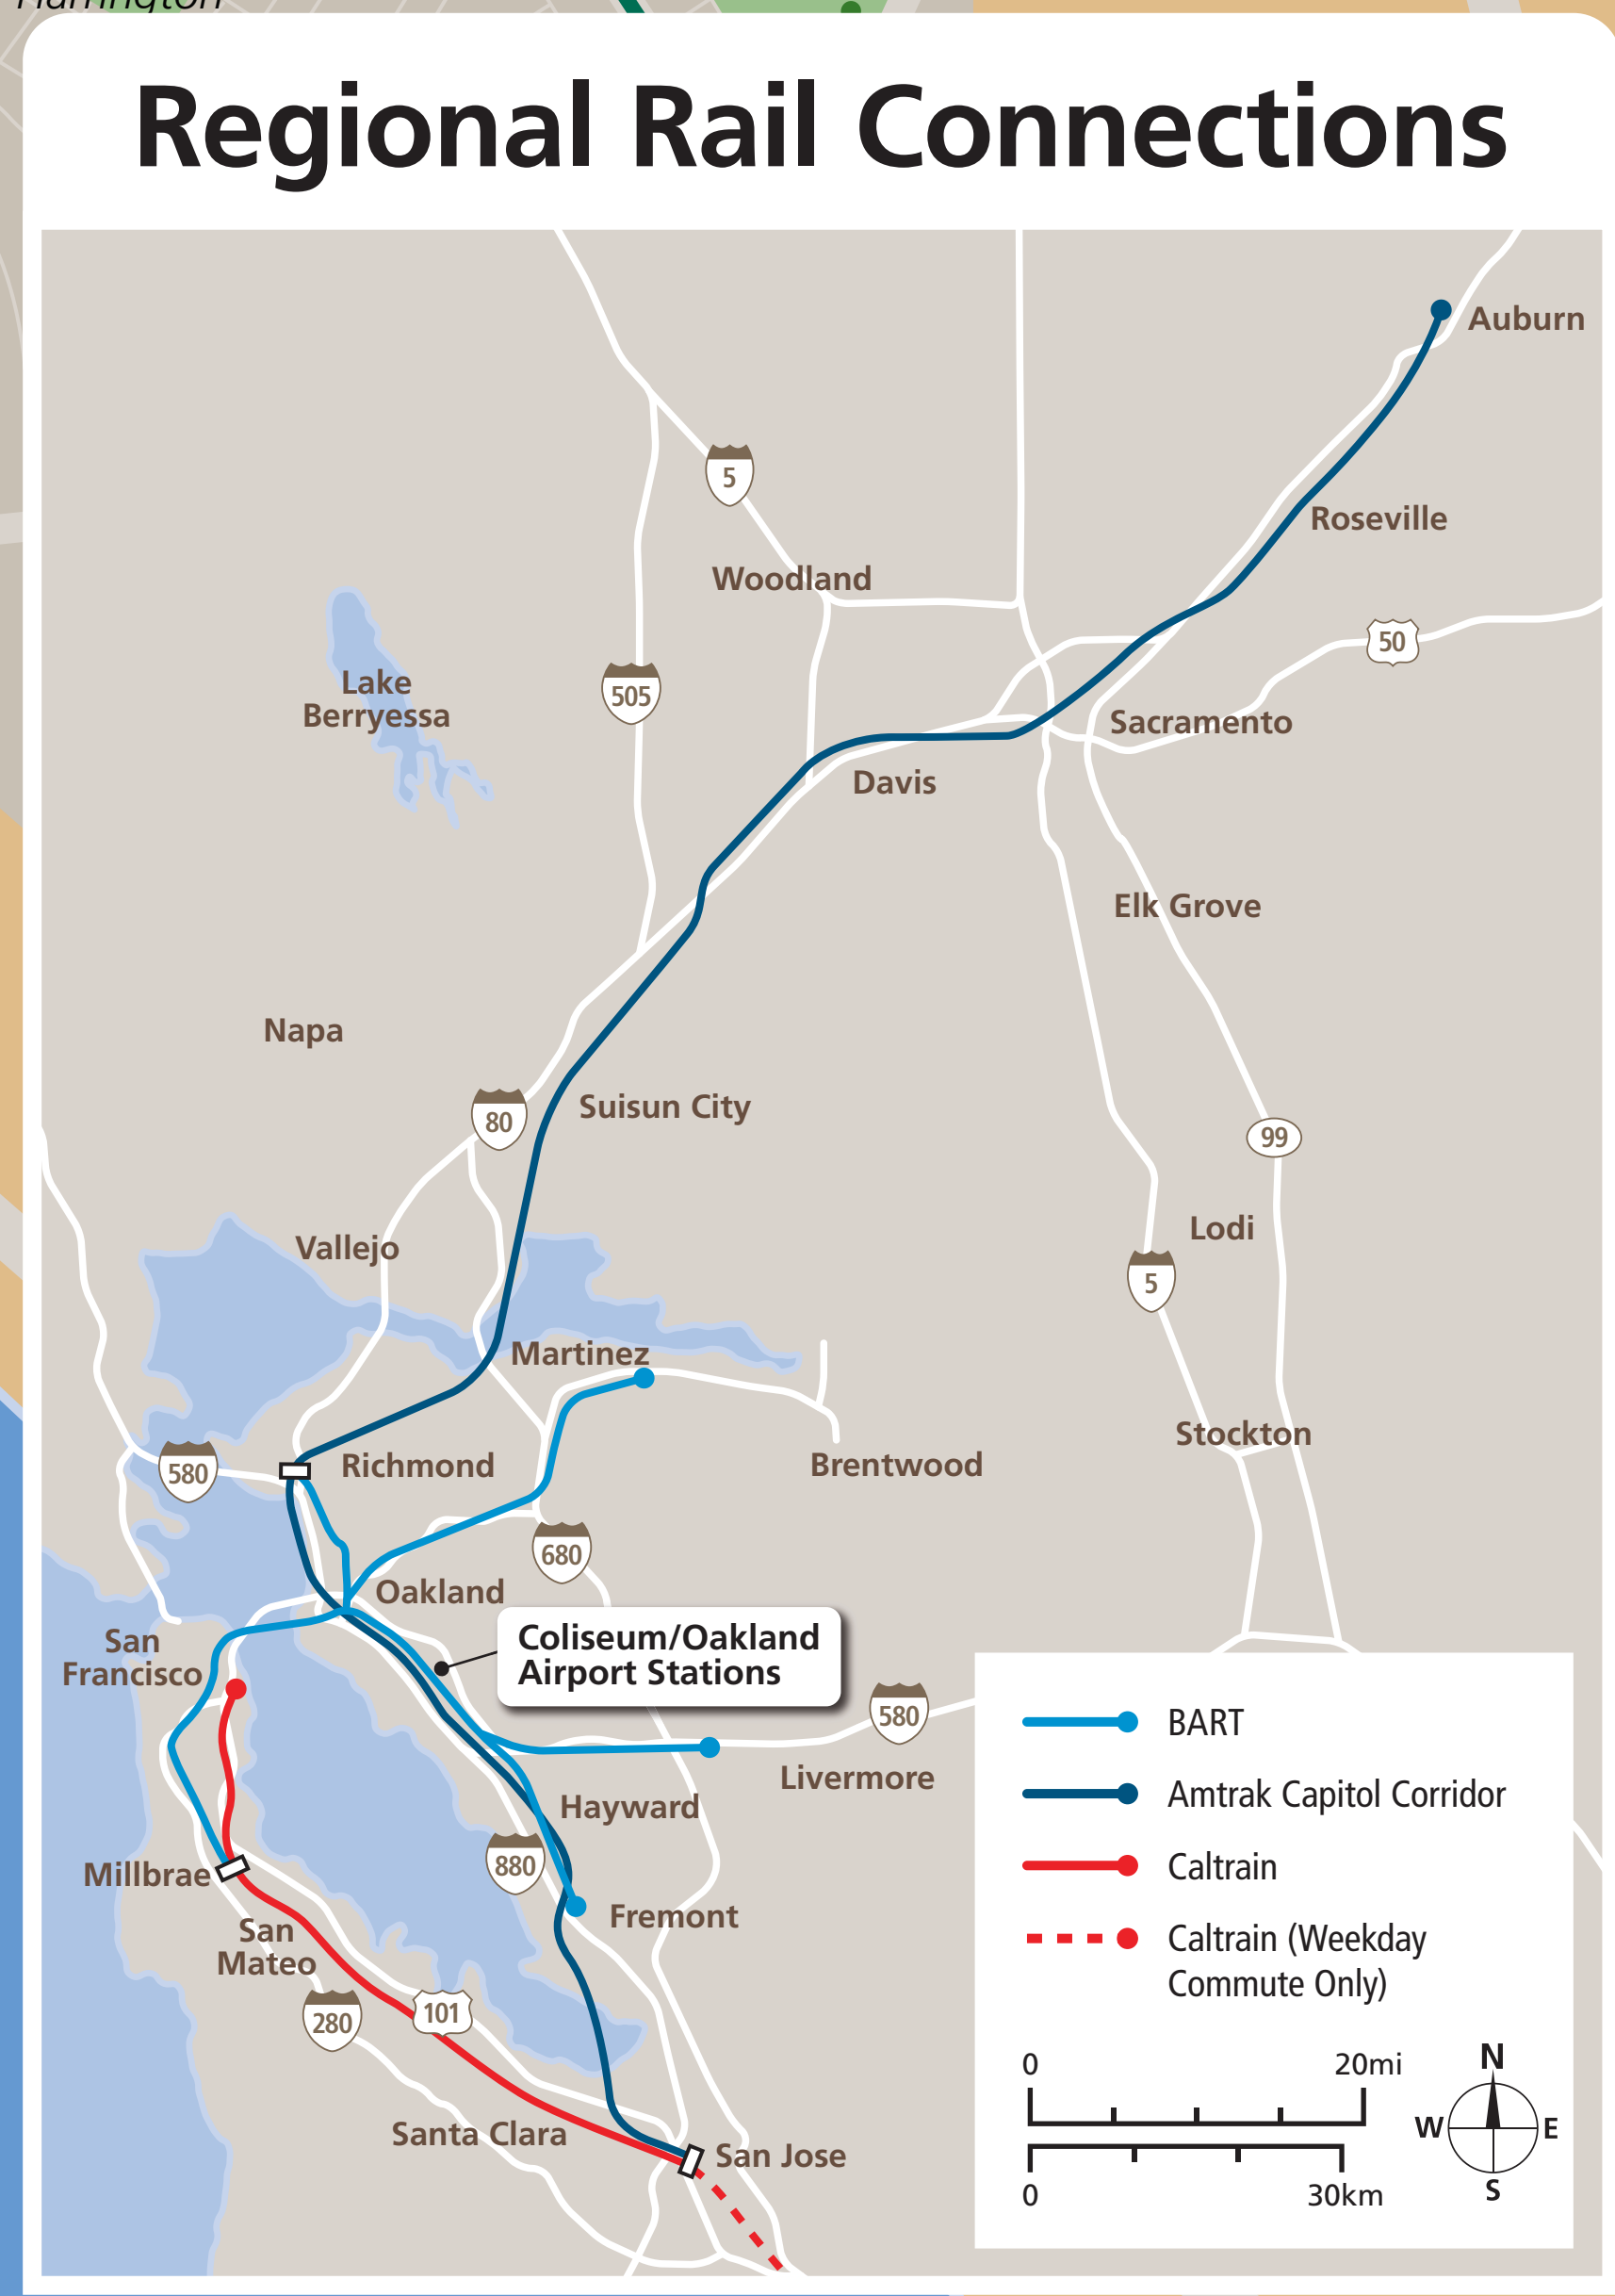

Sponsored by the Metropolitan Transportation Commission. Contact us at (510) 201-1847 or signcomments@mtc.ca.gov.