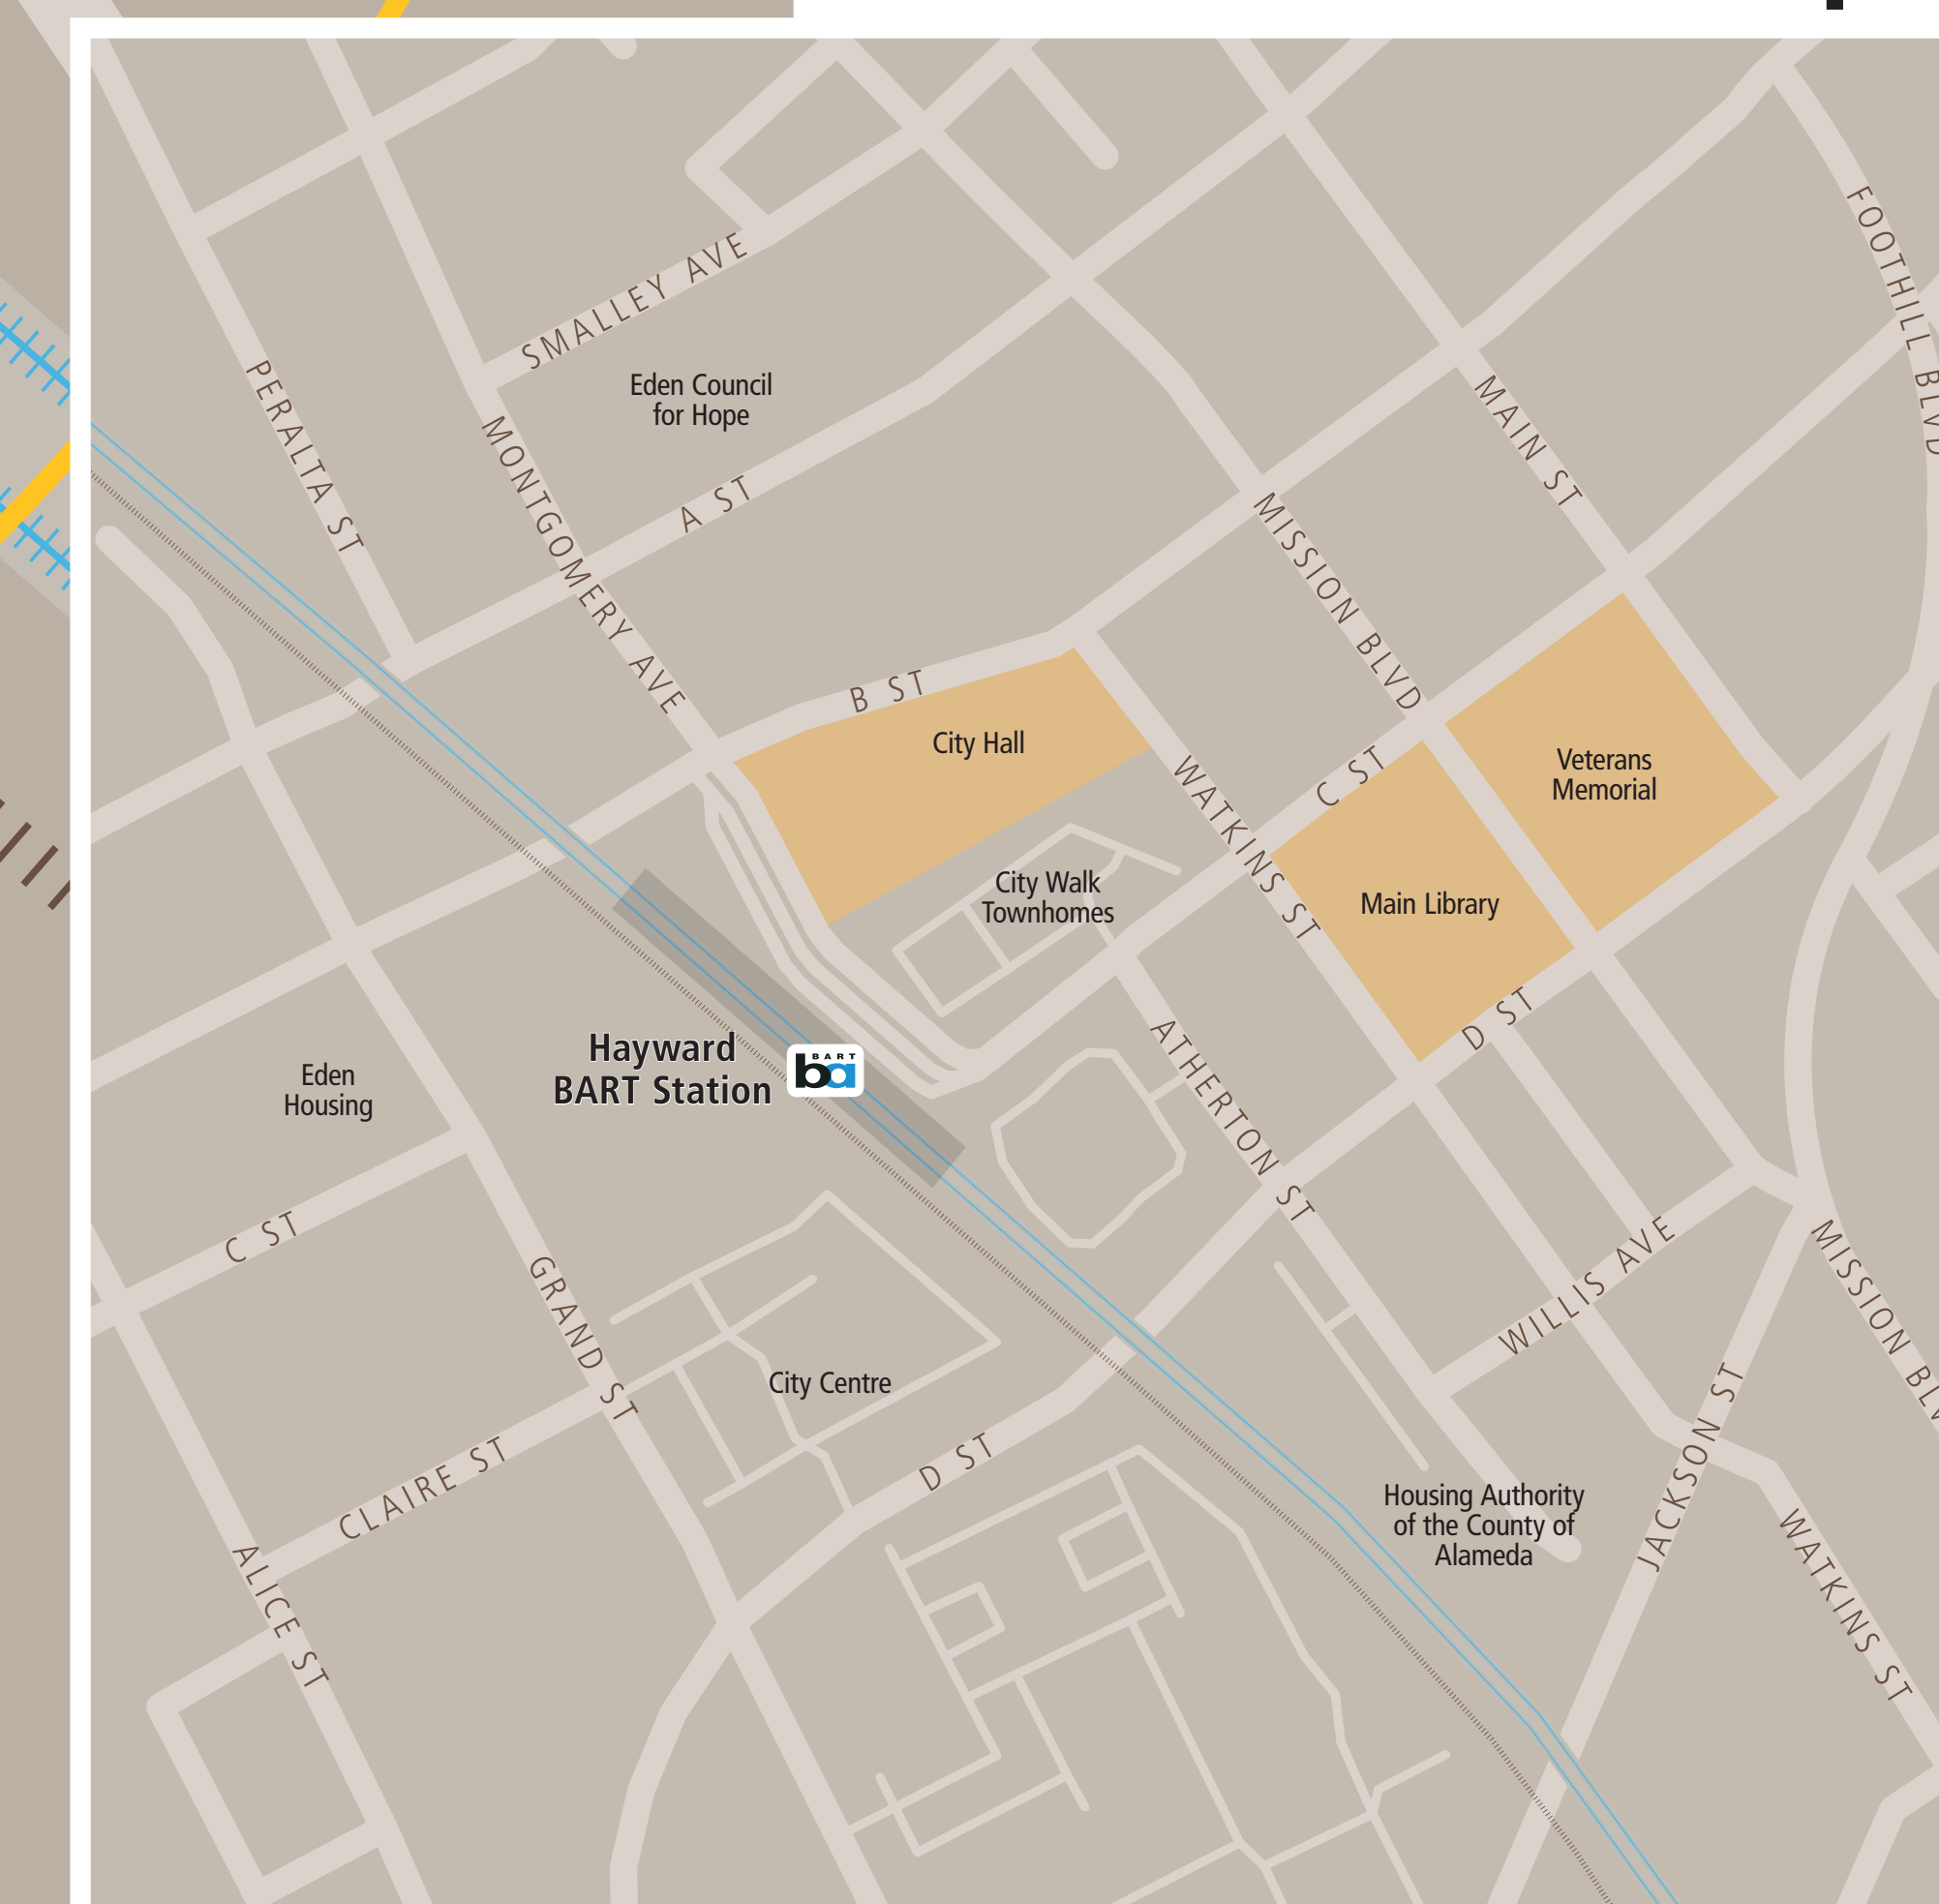

Station Area Map

**Free Bay Area
Transit Information**
Dial 5-1-1 or visit 511.org