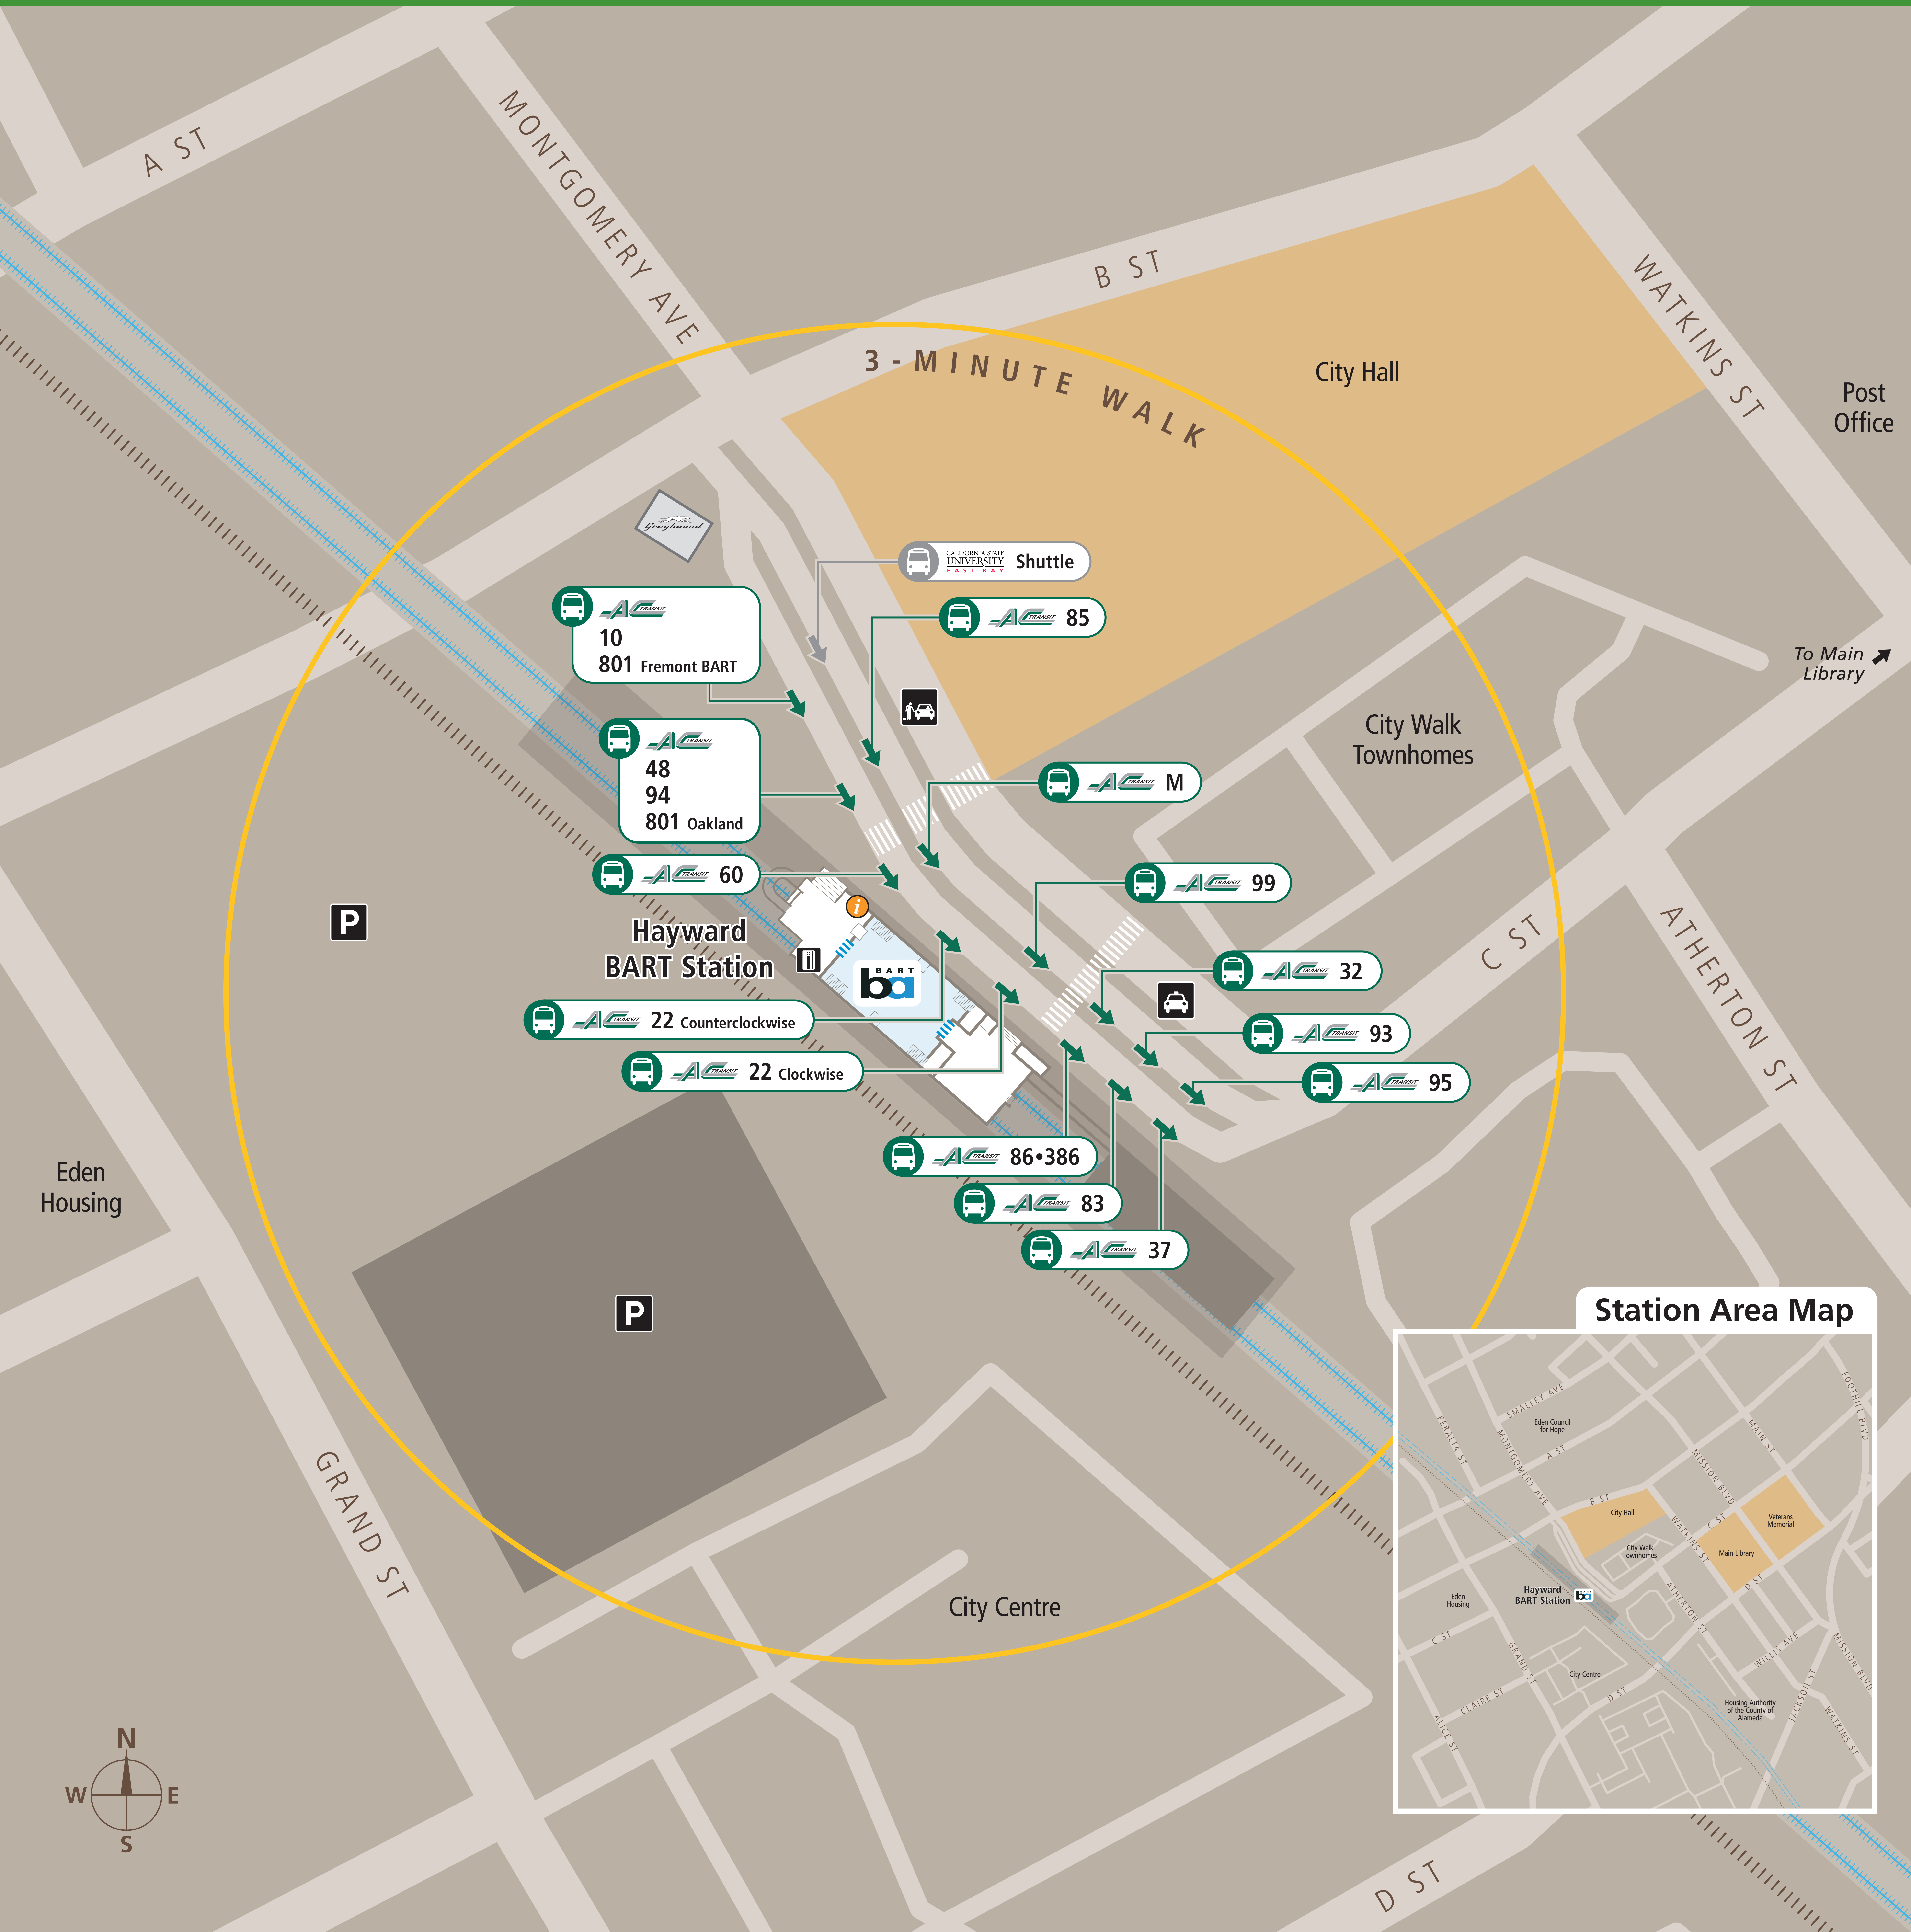

Transit Stops

Paradas del tránsito

公車站地圖

Transit Information

Hayward Station

Hayward

Map Key

- You Are Here
- 3-Minute Walk
  500ft/105m Radius
- Bus
- Transit Stop
- BART Parking
- Passenger Pick-up/Drop-off
- Taxis
- Ticket Vending Machines
- Transit Information

Transit Lines

AC Transit	
Local Bus Lines	
10	San Leandro BART
22	Clockwise loop (To Chabot College)
22	Counterclockwise loop
32	Clockwise loop (To Bay Fair/Castro Valley)
32	Counterclockwise loop
37	Clockwise loop (To Alameda County offices)
37	Counterclockwise loop
48	Bay Fair BART
60	Cal State East Bay
83	South Hayward BART
85	San Leandro BART
86	South Hayward BART/ACT Hayward Division
93	Clockwise loop (To San Lorenzo)
93	Counterclockwise loop
94	Hayward Blvd. & Fairview Ave.
95	Kelly St. & Eddy St. (Fairview District)
99	Fremont BART
386	Sabre St. & Mack St./ACT Hayward Division
All Nighter Bus Lines (Approx. 1 am-5 am)	
801	Downtown Oakland
801	Fremont BART
Transbay Bus Lines	
M	Hillsdale Mall, San Mateo

Cal State East Bay Shuttle

Shuttle	Hayward Hills campus, CSUEB