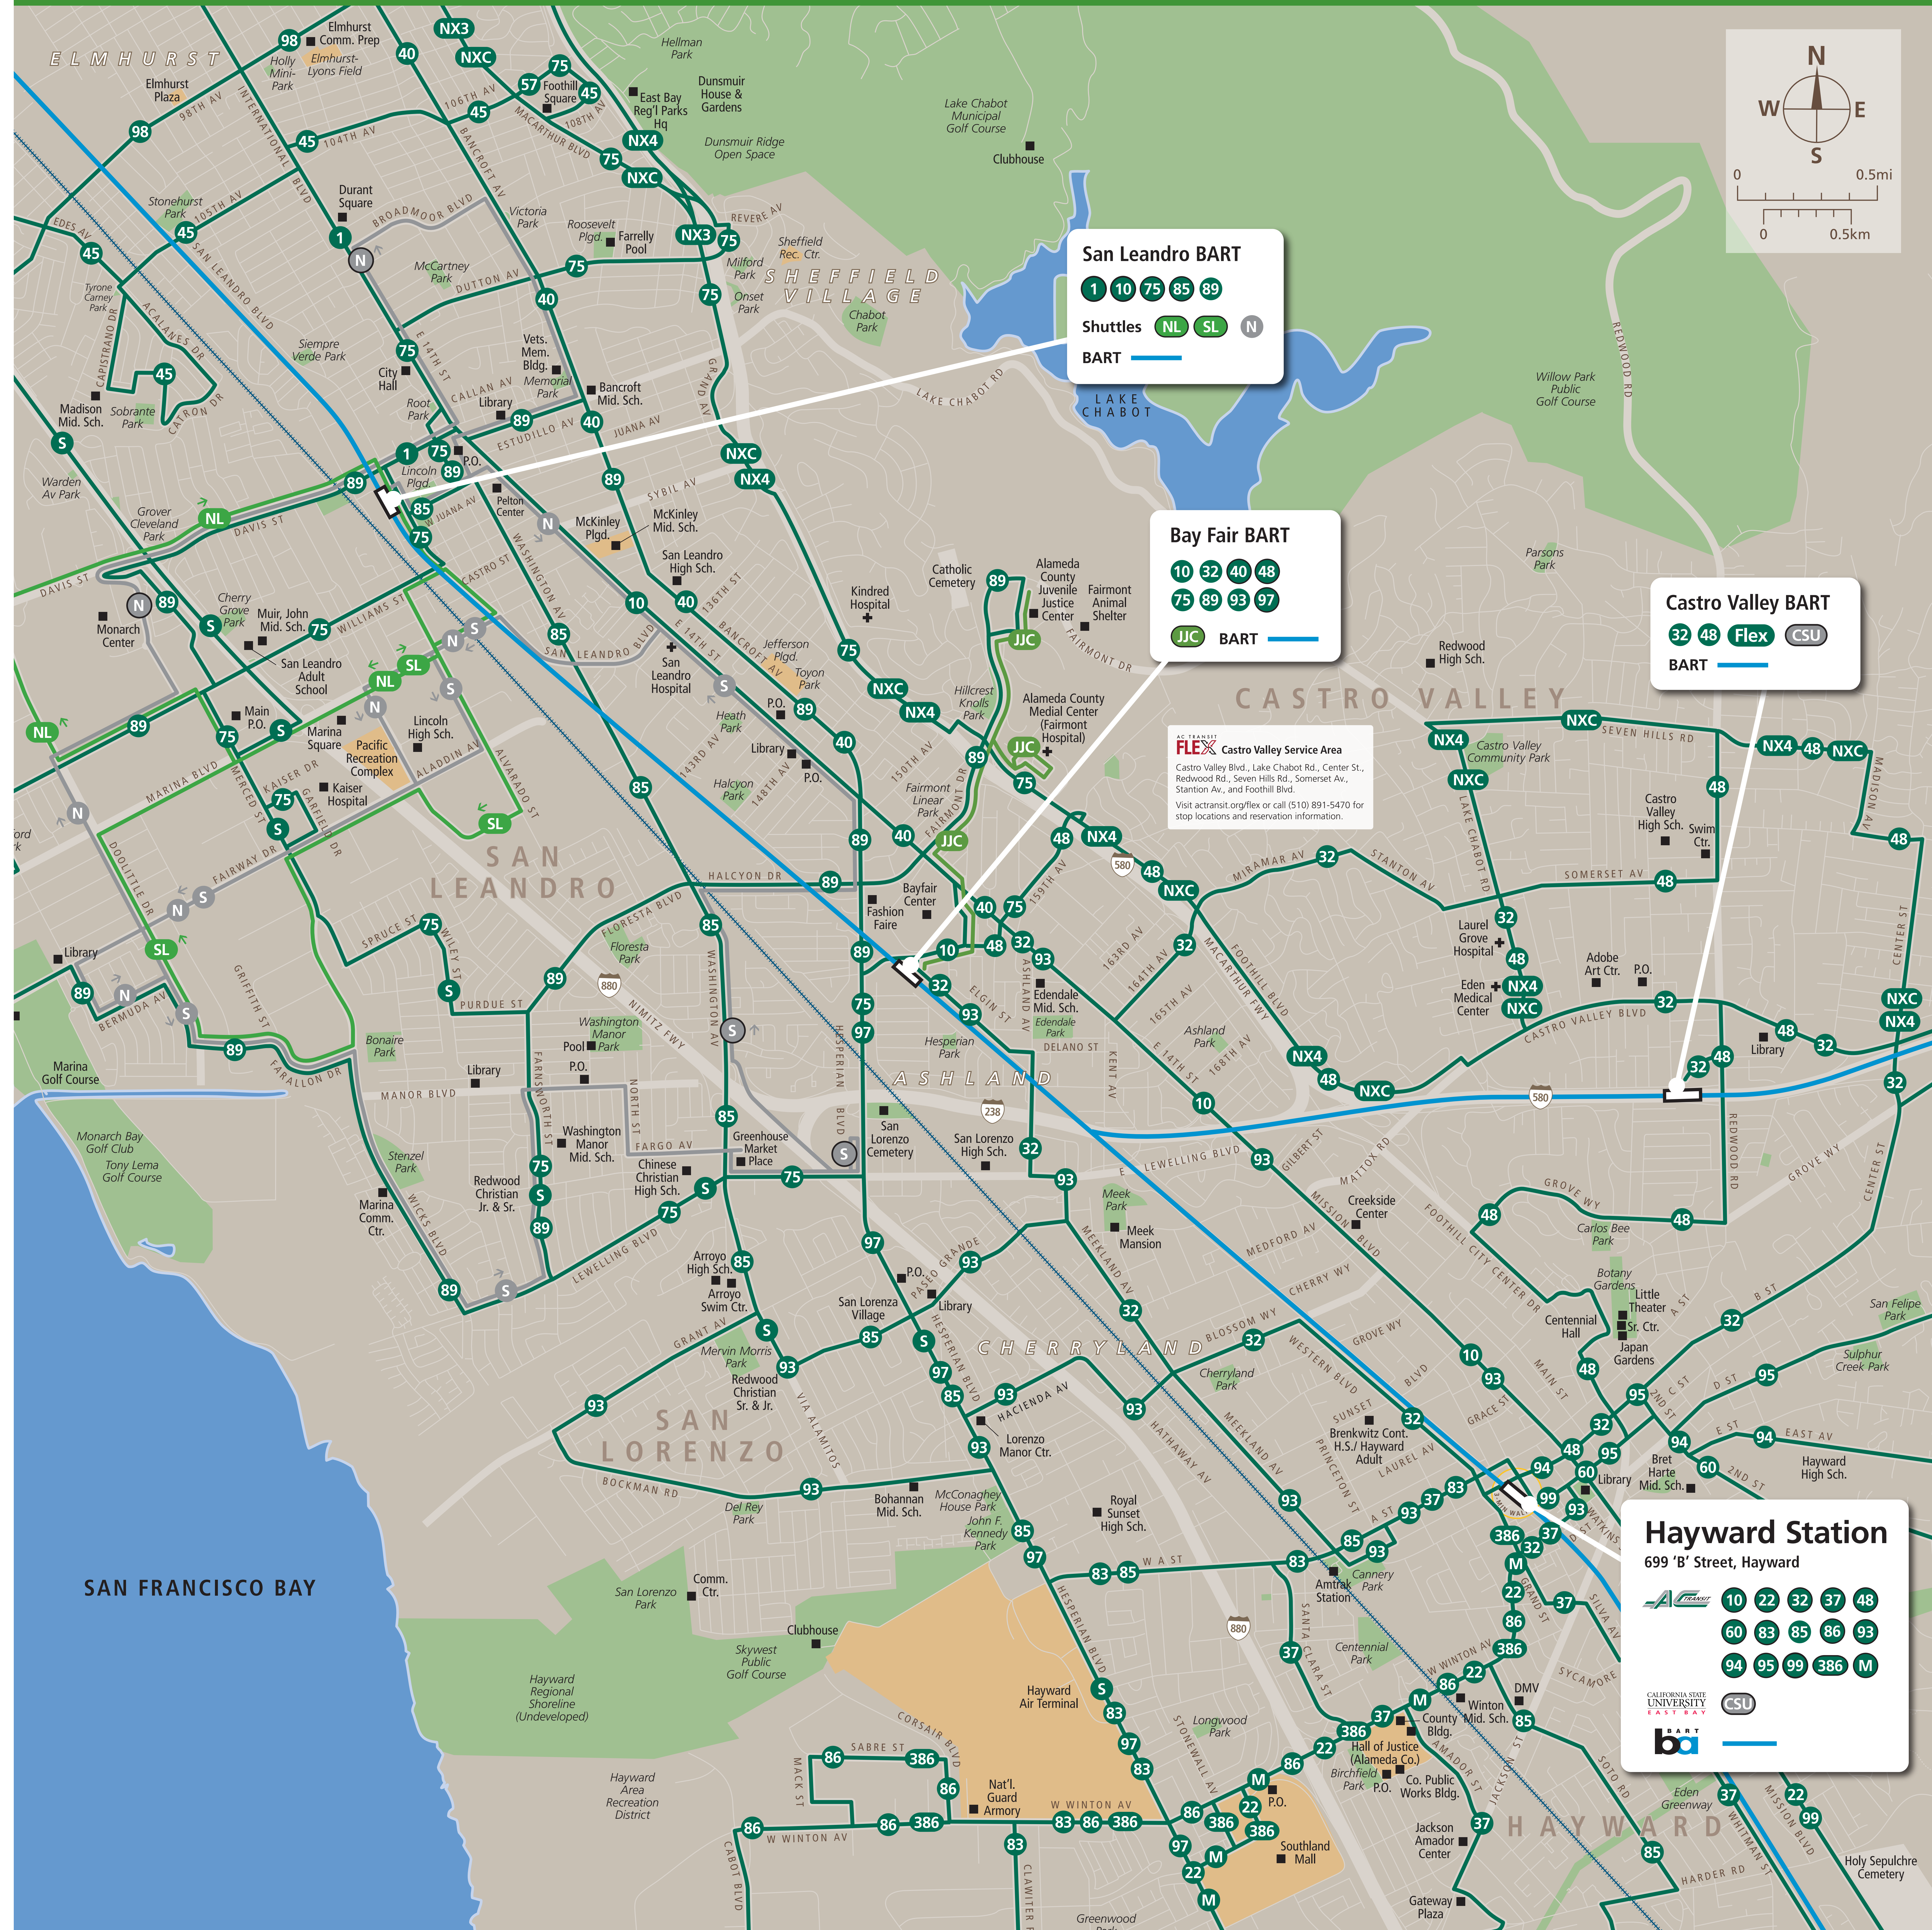

Transit Routes

Rutas del tránsito

公車路線圖

Transit Information

Hayward Station

Hayward

Map Key

- You Are Here
- BART
- Amtrak
- AC Transit
- Alameda County Sustainability Shuttle
- CSUEB Shuttle
- FLEX Shuttle
- LINKS Shuttle
- Route Terminus

San Leandro BART

1 10 75 85 89

Shuttles NL SL N

BART

Bay Fair BART

10 32 40 48

75 89 93 97

JJC BART

Castro Valley BART

32 48 Flex CSU

BART

Hayward Station

699 'B' Street, Hayward

10 22 32 37 48

60 83 85 86 93

94 95 99 386 M

CSU

BART

Free Bay Area Transit Information

Dial 5-1-1 or visit 511.org