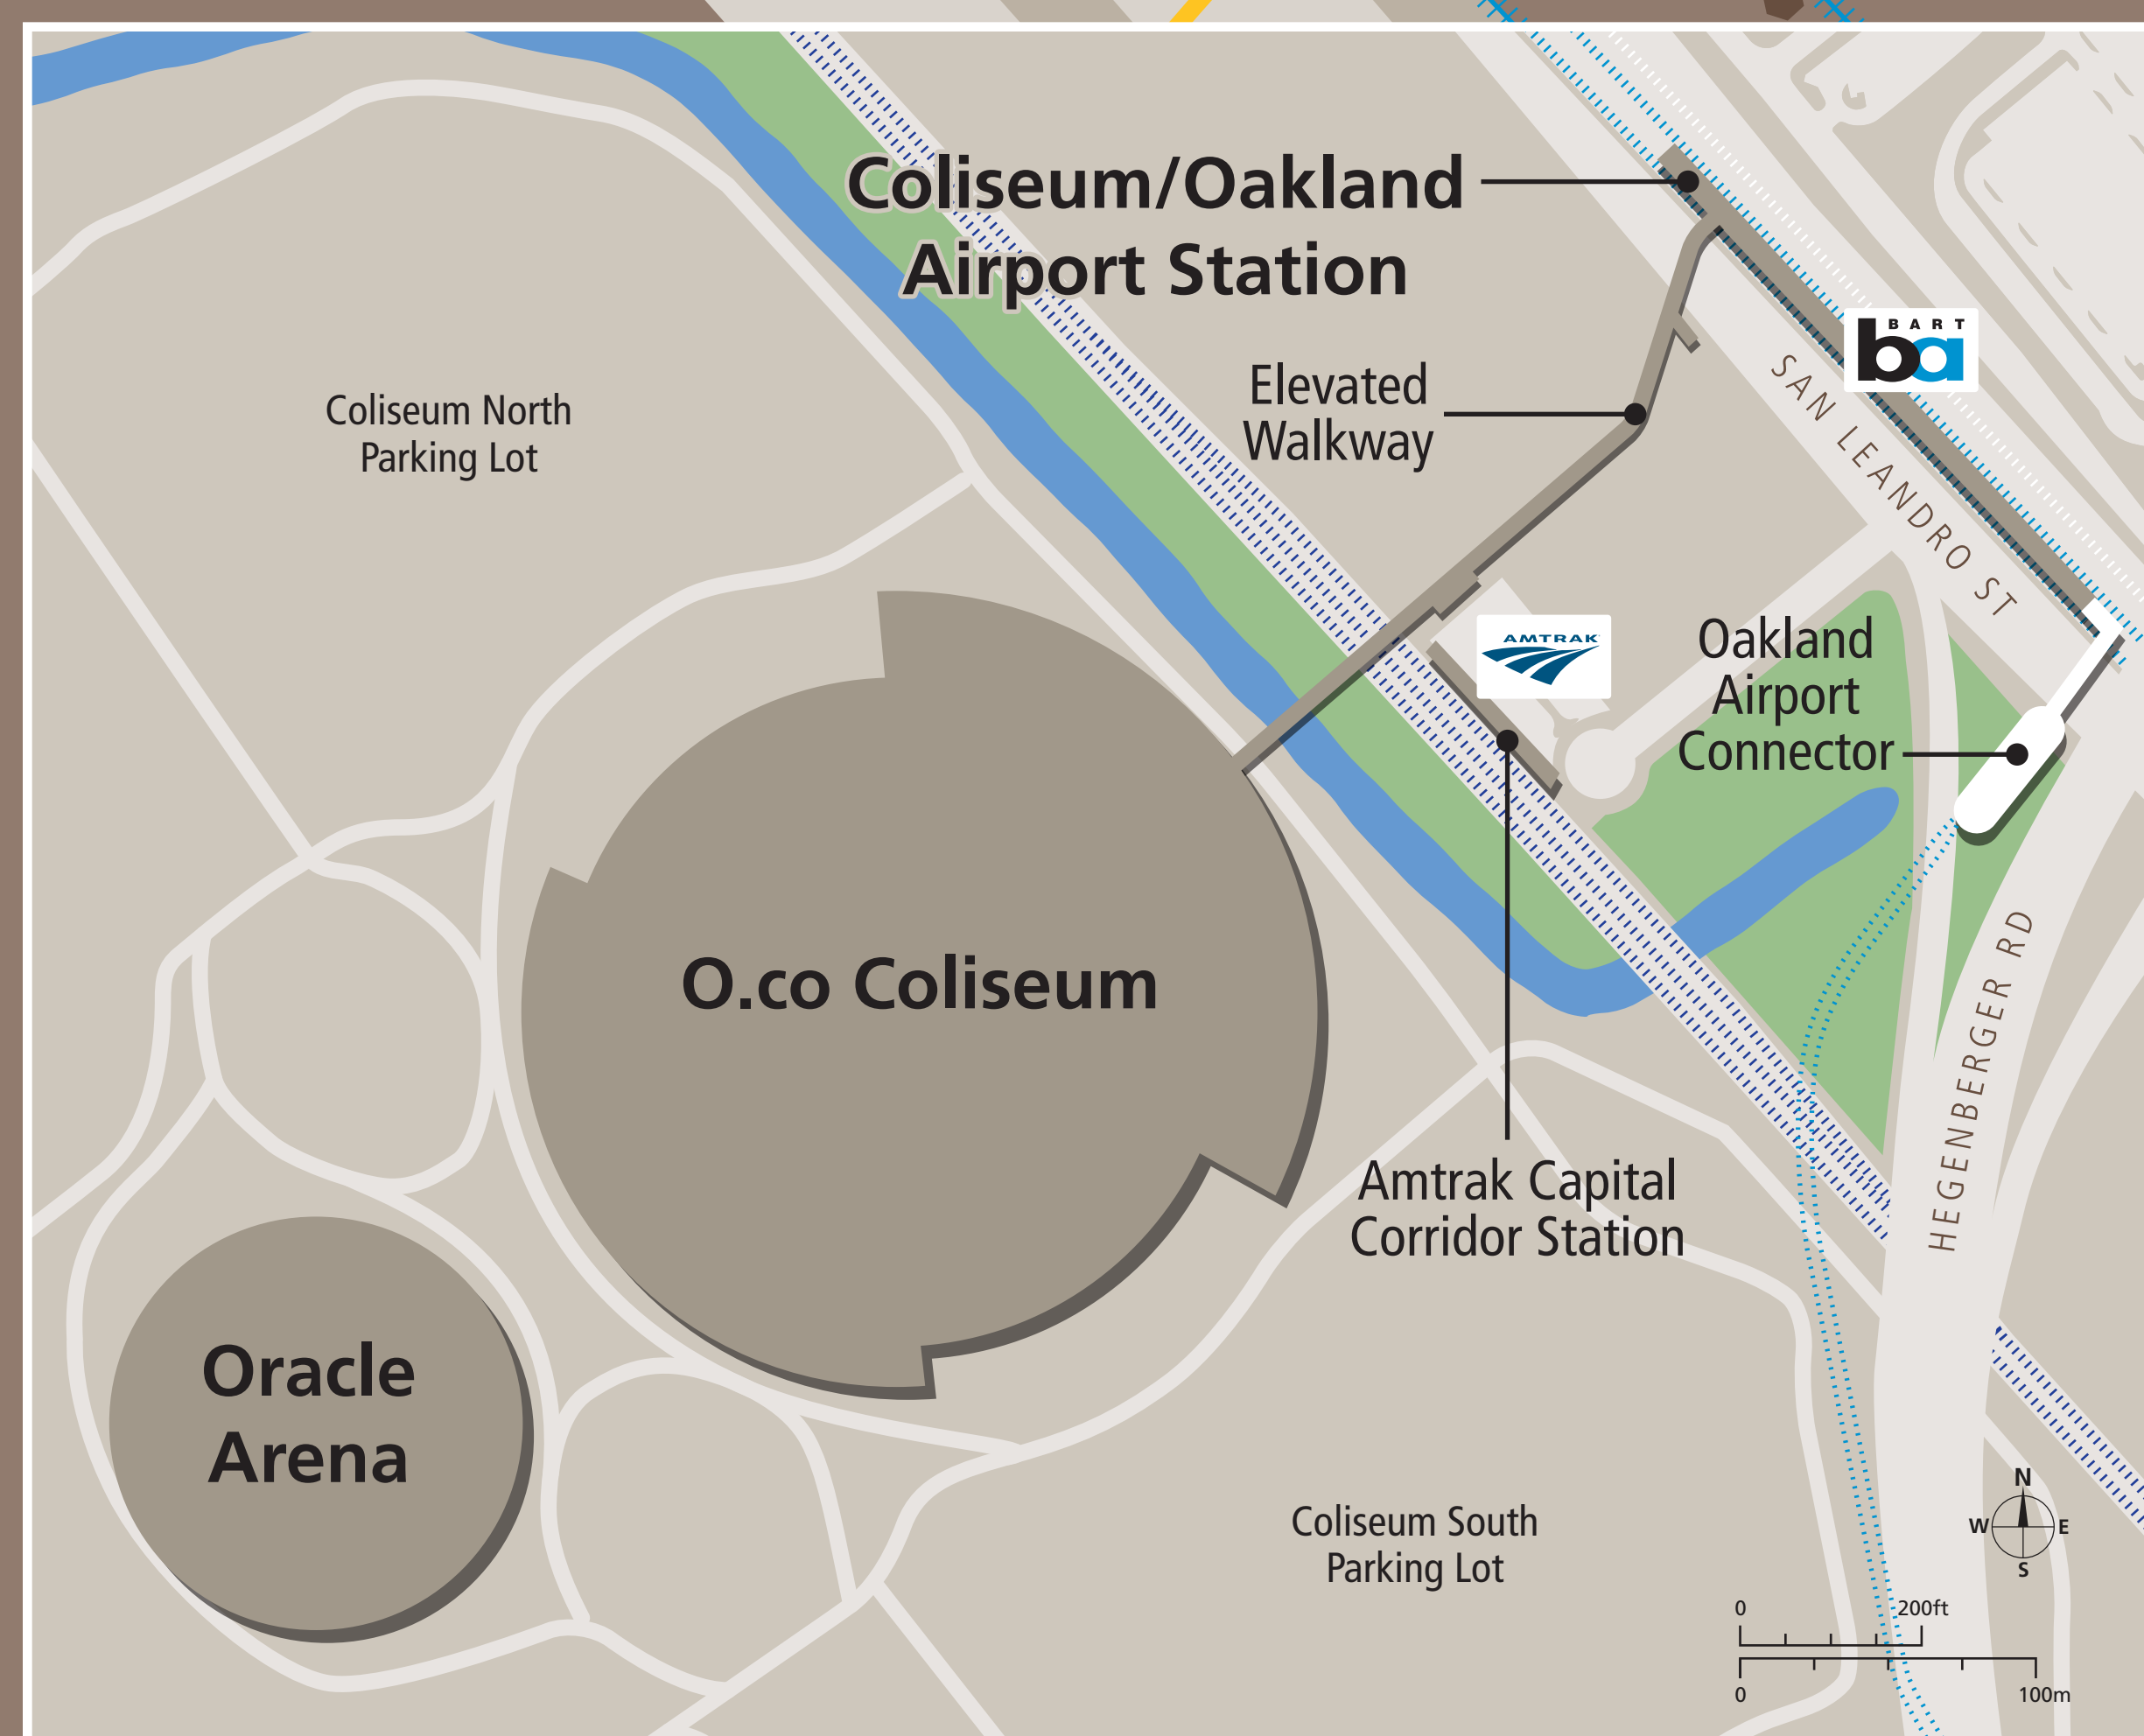

Transit Stops

Paradas del tránsito

公車站地圖

Transit Information

Coliseum Station

Oakland

Map Key

- You Are Here
- 5-Minute Walk
  1000ft/305m Radius
- BART Train
- Bus
- Bus Stop
- Elevator
- Escalator
- Parking
- Stairs
- Station Agent Booth
- Station Entrance/Exit
- Telephone
- Ticket Vending:
  - Addfare
  - Clipper / Add Cash Value
- Transit Information
- Transit Store (Ticket Purchase)
- Wheelchair Accessible

Transit Lines

- AC Transit
- **Local Bus Lines**
  - 45 Eastmont Transit Center
  - 45 Foothill Square
  - 46 Oakland Zoo (weekday only)
  - 46L Grass Valley (weekday only)
  - 73 Eastmont Transit Center
  - 73 Oakland International Airport
  - 90 90th Ave & Foothill Square
  - 98 98th Ave & Eastmont Transit Center
- **All Nighter Bus Lines (Approx. 1 am - 5 am)**
  - 805 Downtown Oakland
- **Free Shuttle (During BART track closure)**
  - Shuttle Fruitvale BART