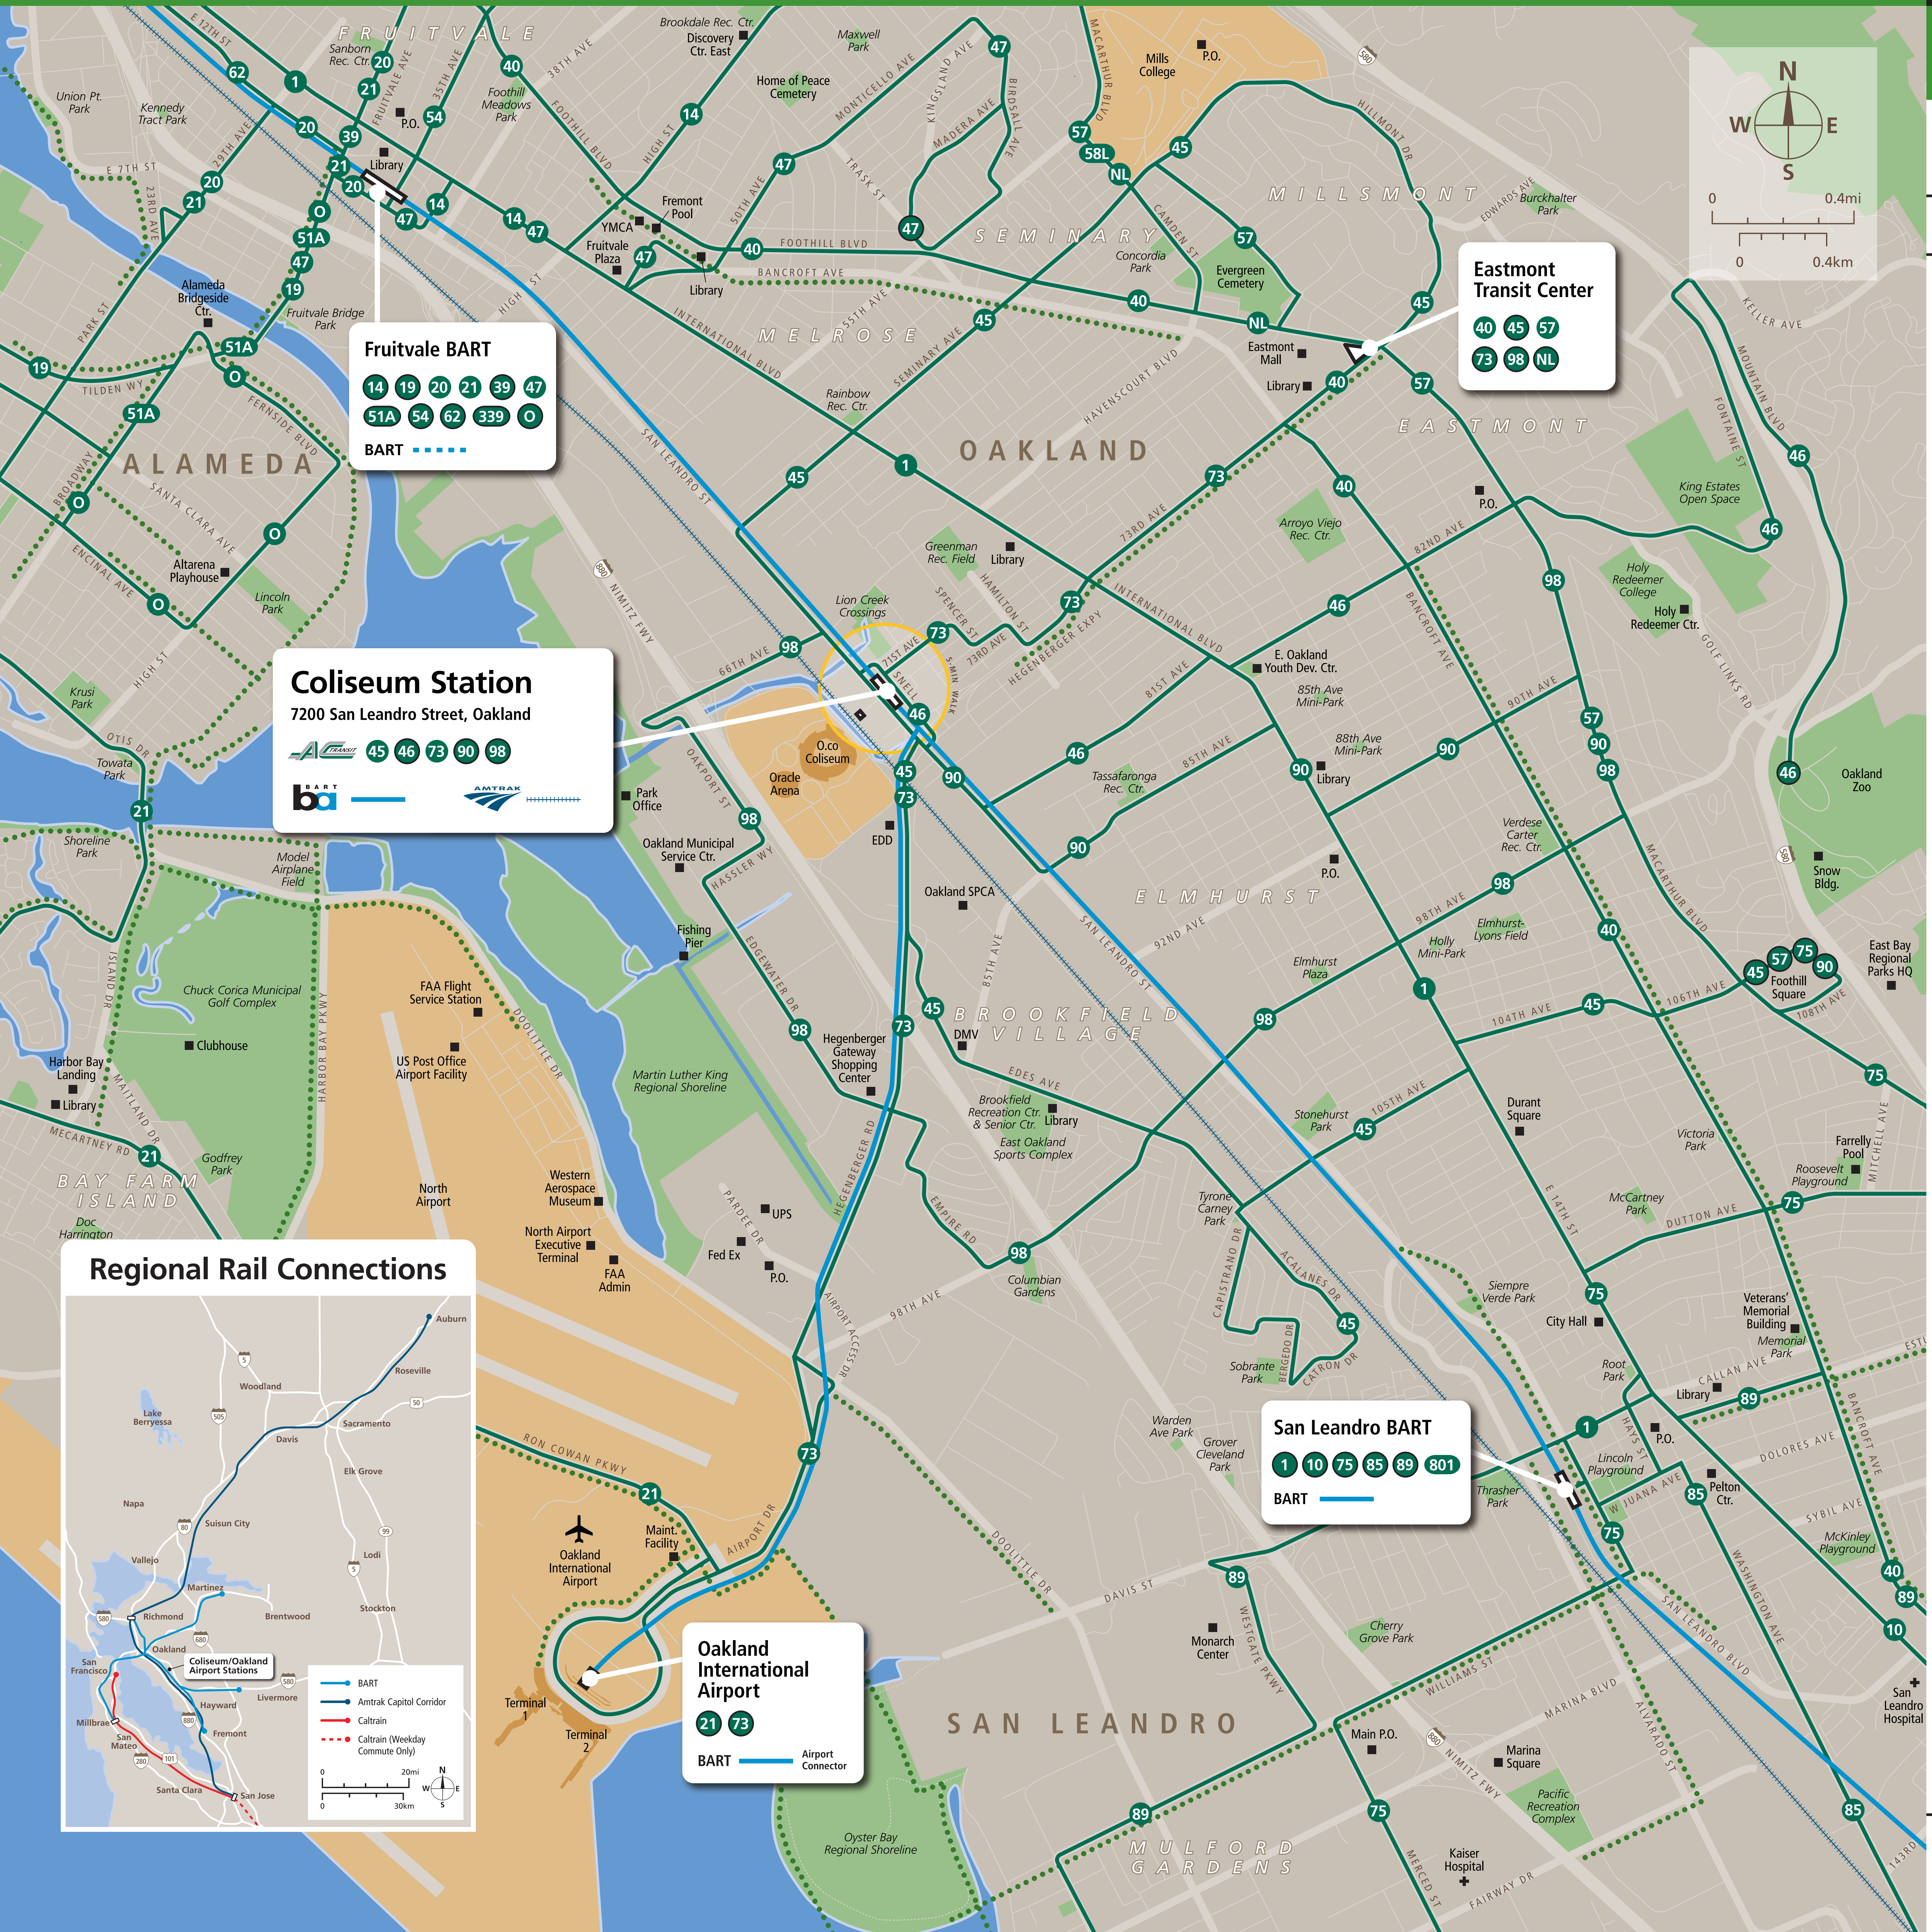

Transit Routes

Rutas del tránsito

公車路線圖

Fruitvale BART

14 19 20 21 39 47
51A 54 62 339 O

BART

Coliseum Station
7200 San Leandro Street, Oakland

45 46 73 90 98

BART Amtrak

Eastmont Transit Center

40 45 57
73 98 NL

San Leandro BART

1 10 75 85 89 801

BART

Oakland International Airport

21 73

BART Airport Connector

Transit Information

Coliseum Station

Oakland

- Map Key**
- ★ You Are Here
 - 5-Minute Walk 1000ft/305m Radius
 - BART
 - Amtrak
 - AC Transit
 - Route Terminus
 - Bicycle Trail or Lane

This map does not show all commuter, express, special event, or all-night routes. Service may vary with time of day or day of week. Service changes may have occurred since printing. Please consult transit agency schedule or contact 511 for more information.