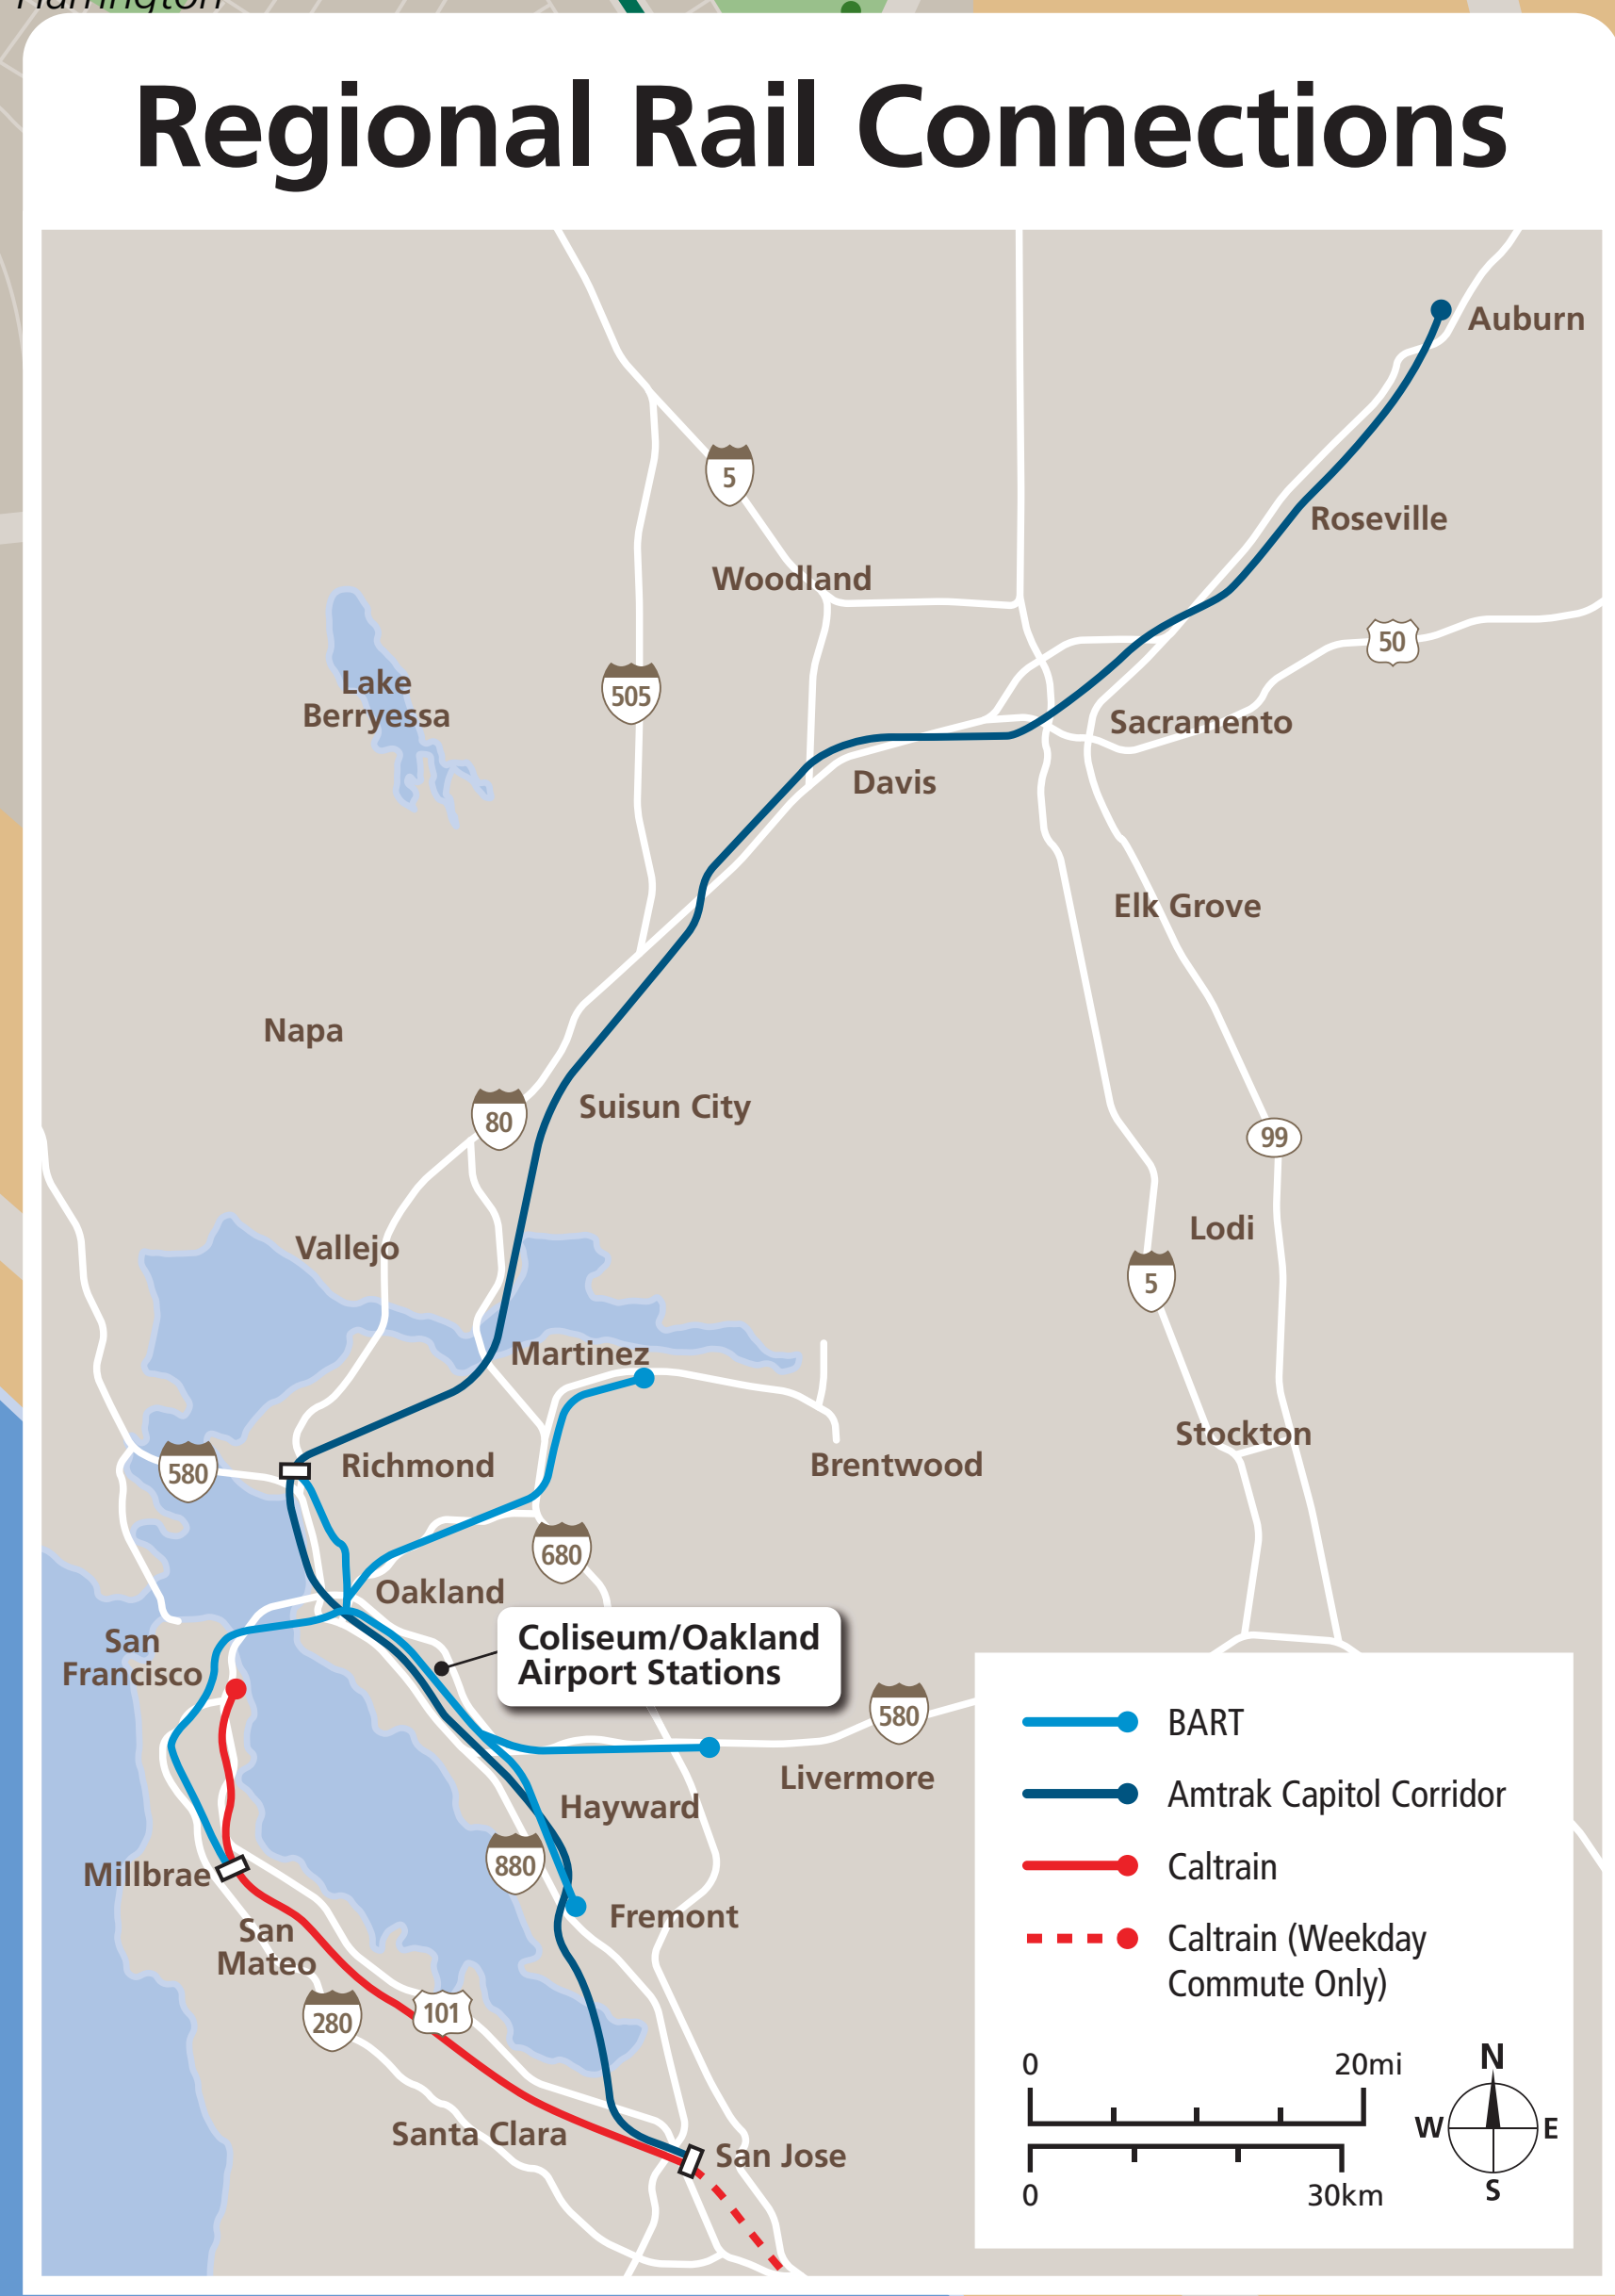

Transit Routes

Rutas del tránsito

公車路線圖

Fruitvale BART

14 19 20 21 39 47
51A 54 62 339 O

BART

Coliseum Station
7200 San Leandro Street, Oakland

45 46 73 90 98

BART Amtrak

Eastmont Transit Center

40 45 57
73 98 NL

San Leandro BART

1 10 75 85 89 801

BART

Oakland International Airport

21 73

BART Airport Connector

Transit Information

Coliseum Station

Oakland

- Map Key**
- ★ You Are Here
 - 5-Minute Walk 1000ft/305m Radius
 - BART
 - Amtrak
 - AC Transit
 - Route Terminus
 - Bicycle Trail or Lane