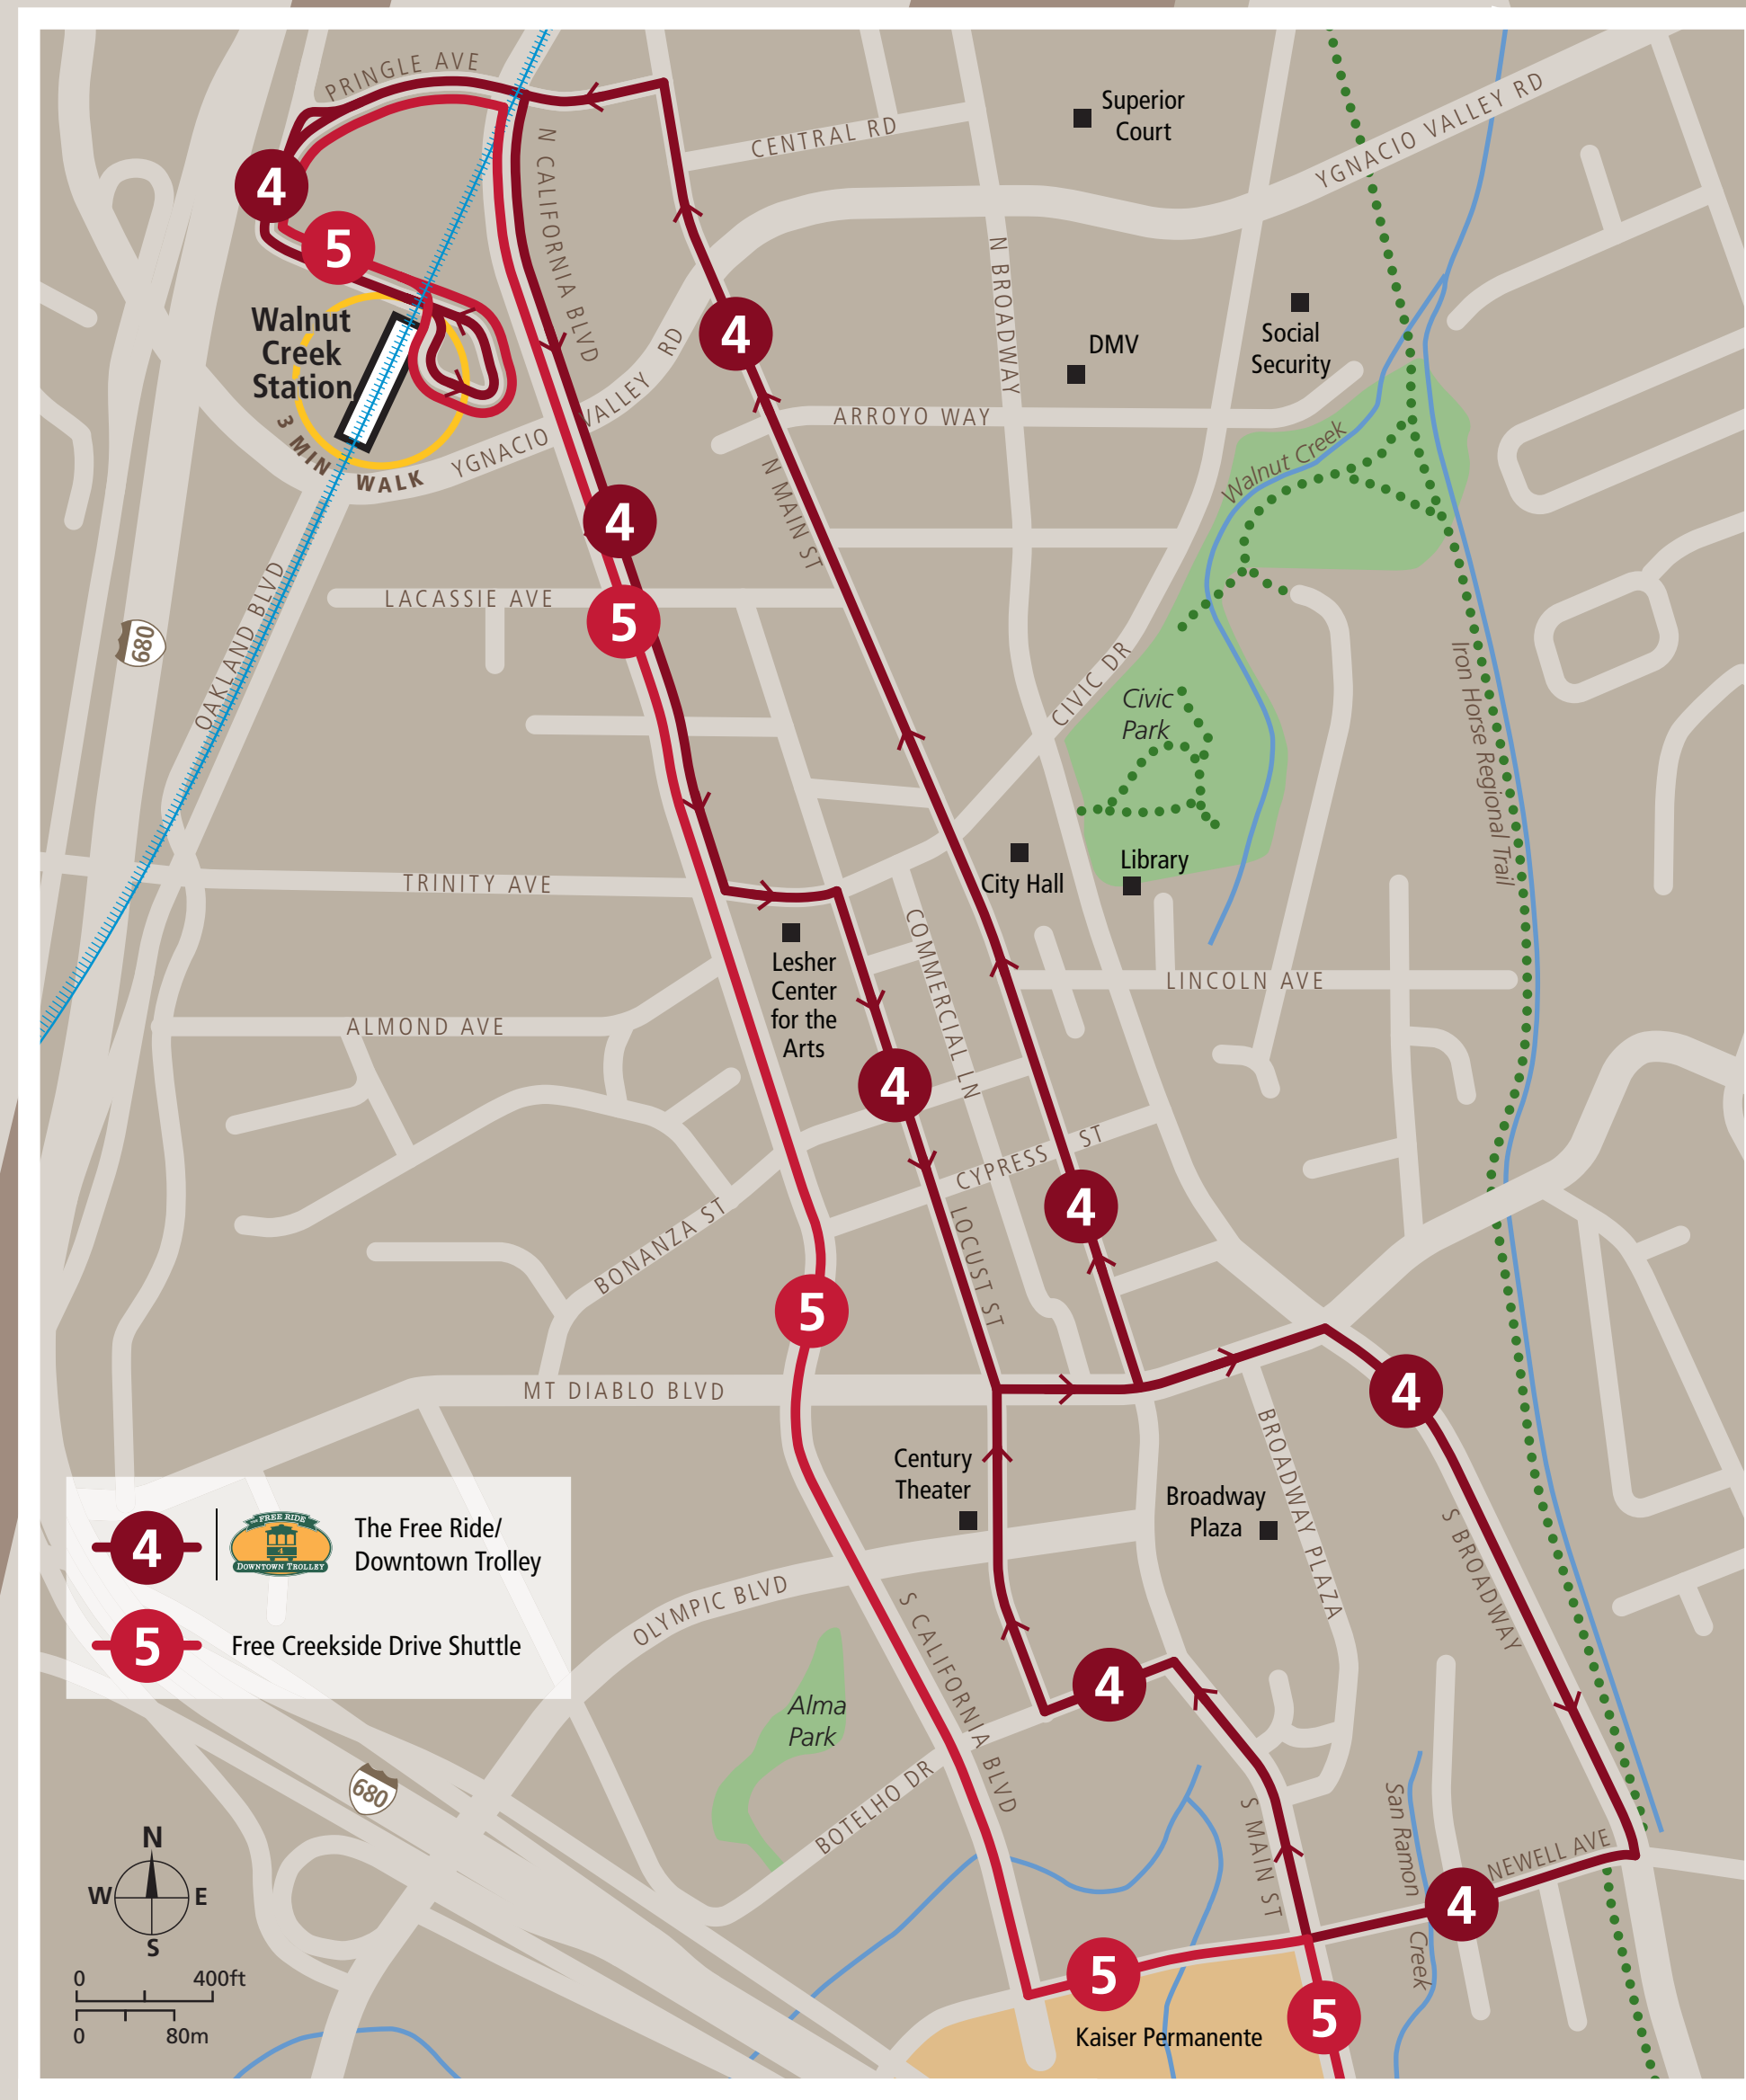

Transit Stops

Paradas del tránsito

公車站地圖

Downtown Map