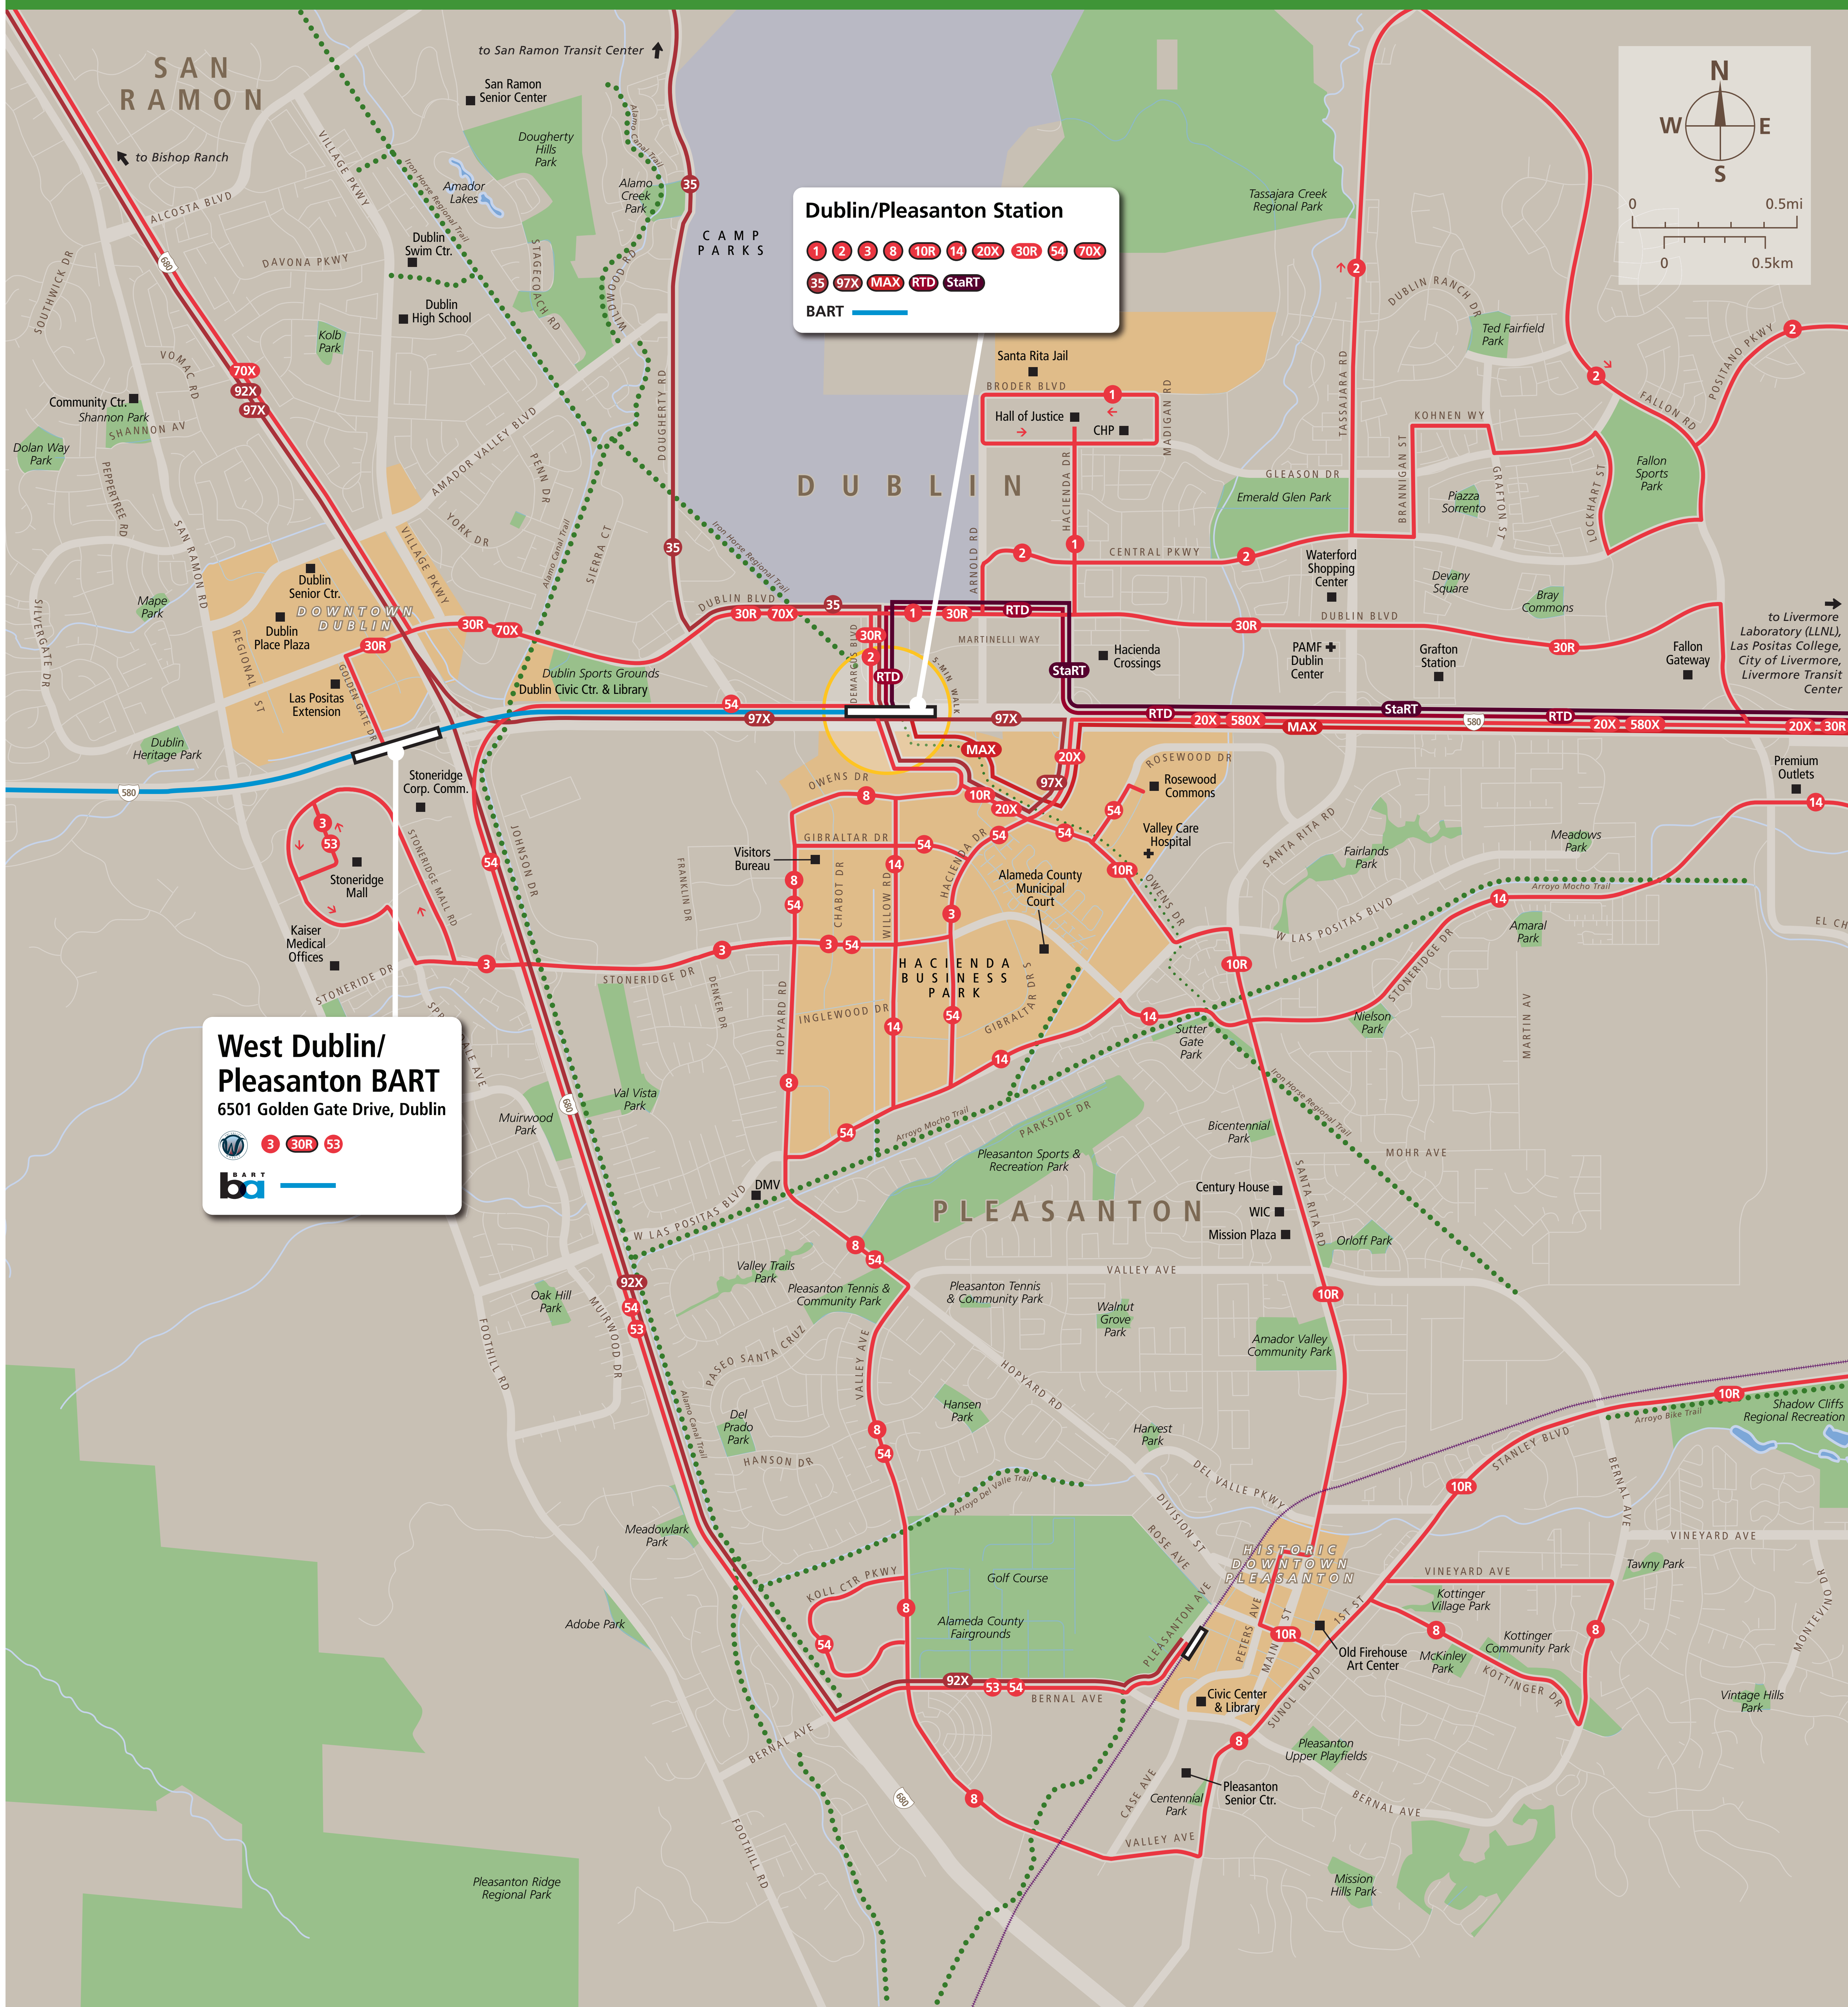

Transit Routes

Rutas del tránsito 公車路線圖

Transit Information

West Dublin/Pleasanton Station

Dublin

Map Key

- You Are Here
- 5-Minute Walk
  1000ft/305m Radius
- BART
- ACE
- 35 County Express
- MAX Modesto Area Express
- RTD San Joaquin RTD
- StaRT Stanislaus Regional Transit
- 12 Wheels
- 1 Route Terminus
- Shared Use Bicycle & Pedestrian Path or Trail
- On-Street Bicycle Connection (Future Trail)

Dublin/Pleasanton Station

1 2 3 8 10R 14 20X 30R 54 70X
35 97X MAX RTD StaRT
BART

West Dublin/Pleasanton BART
6501 Golden Gate Drive, Dublin

3 30R 53

Free Bay Area Transit Information
Dial 5-1-1 or visit 511.org