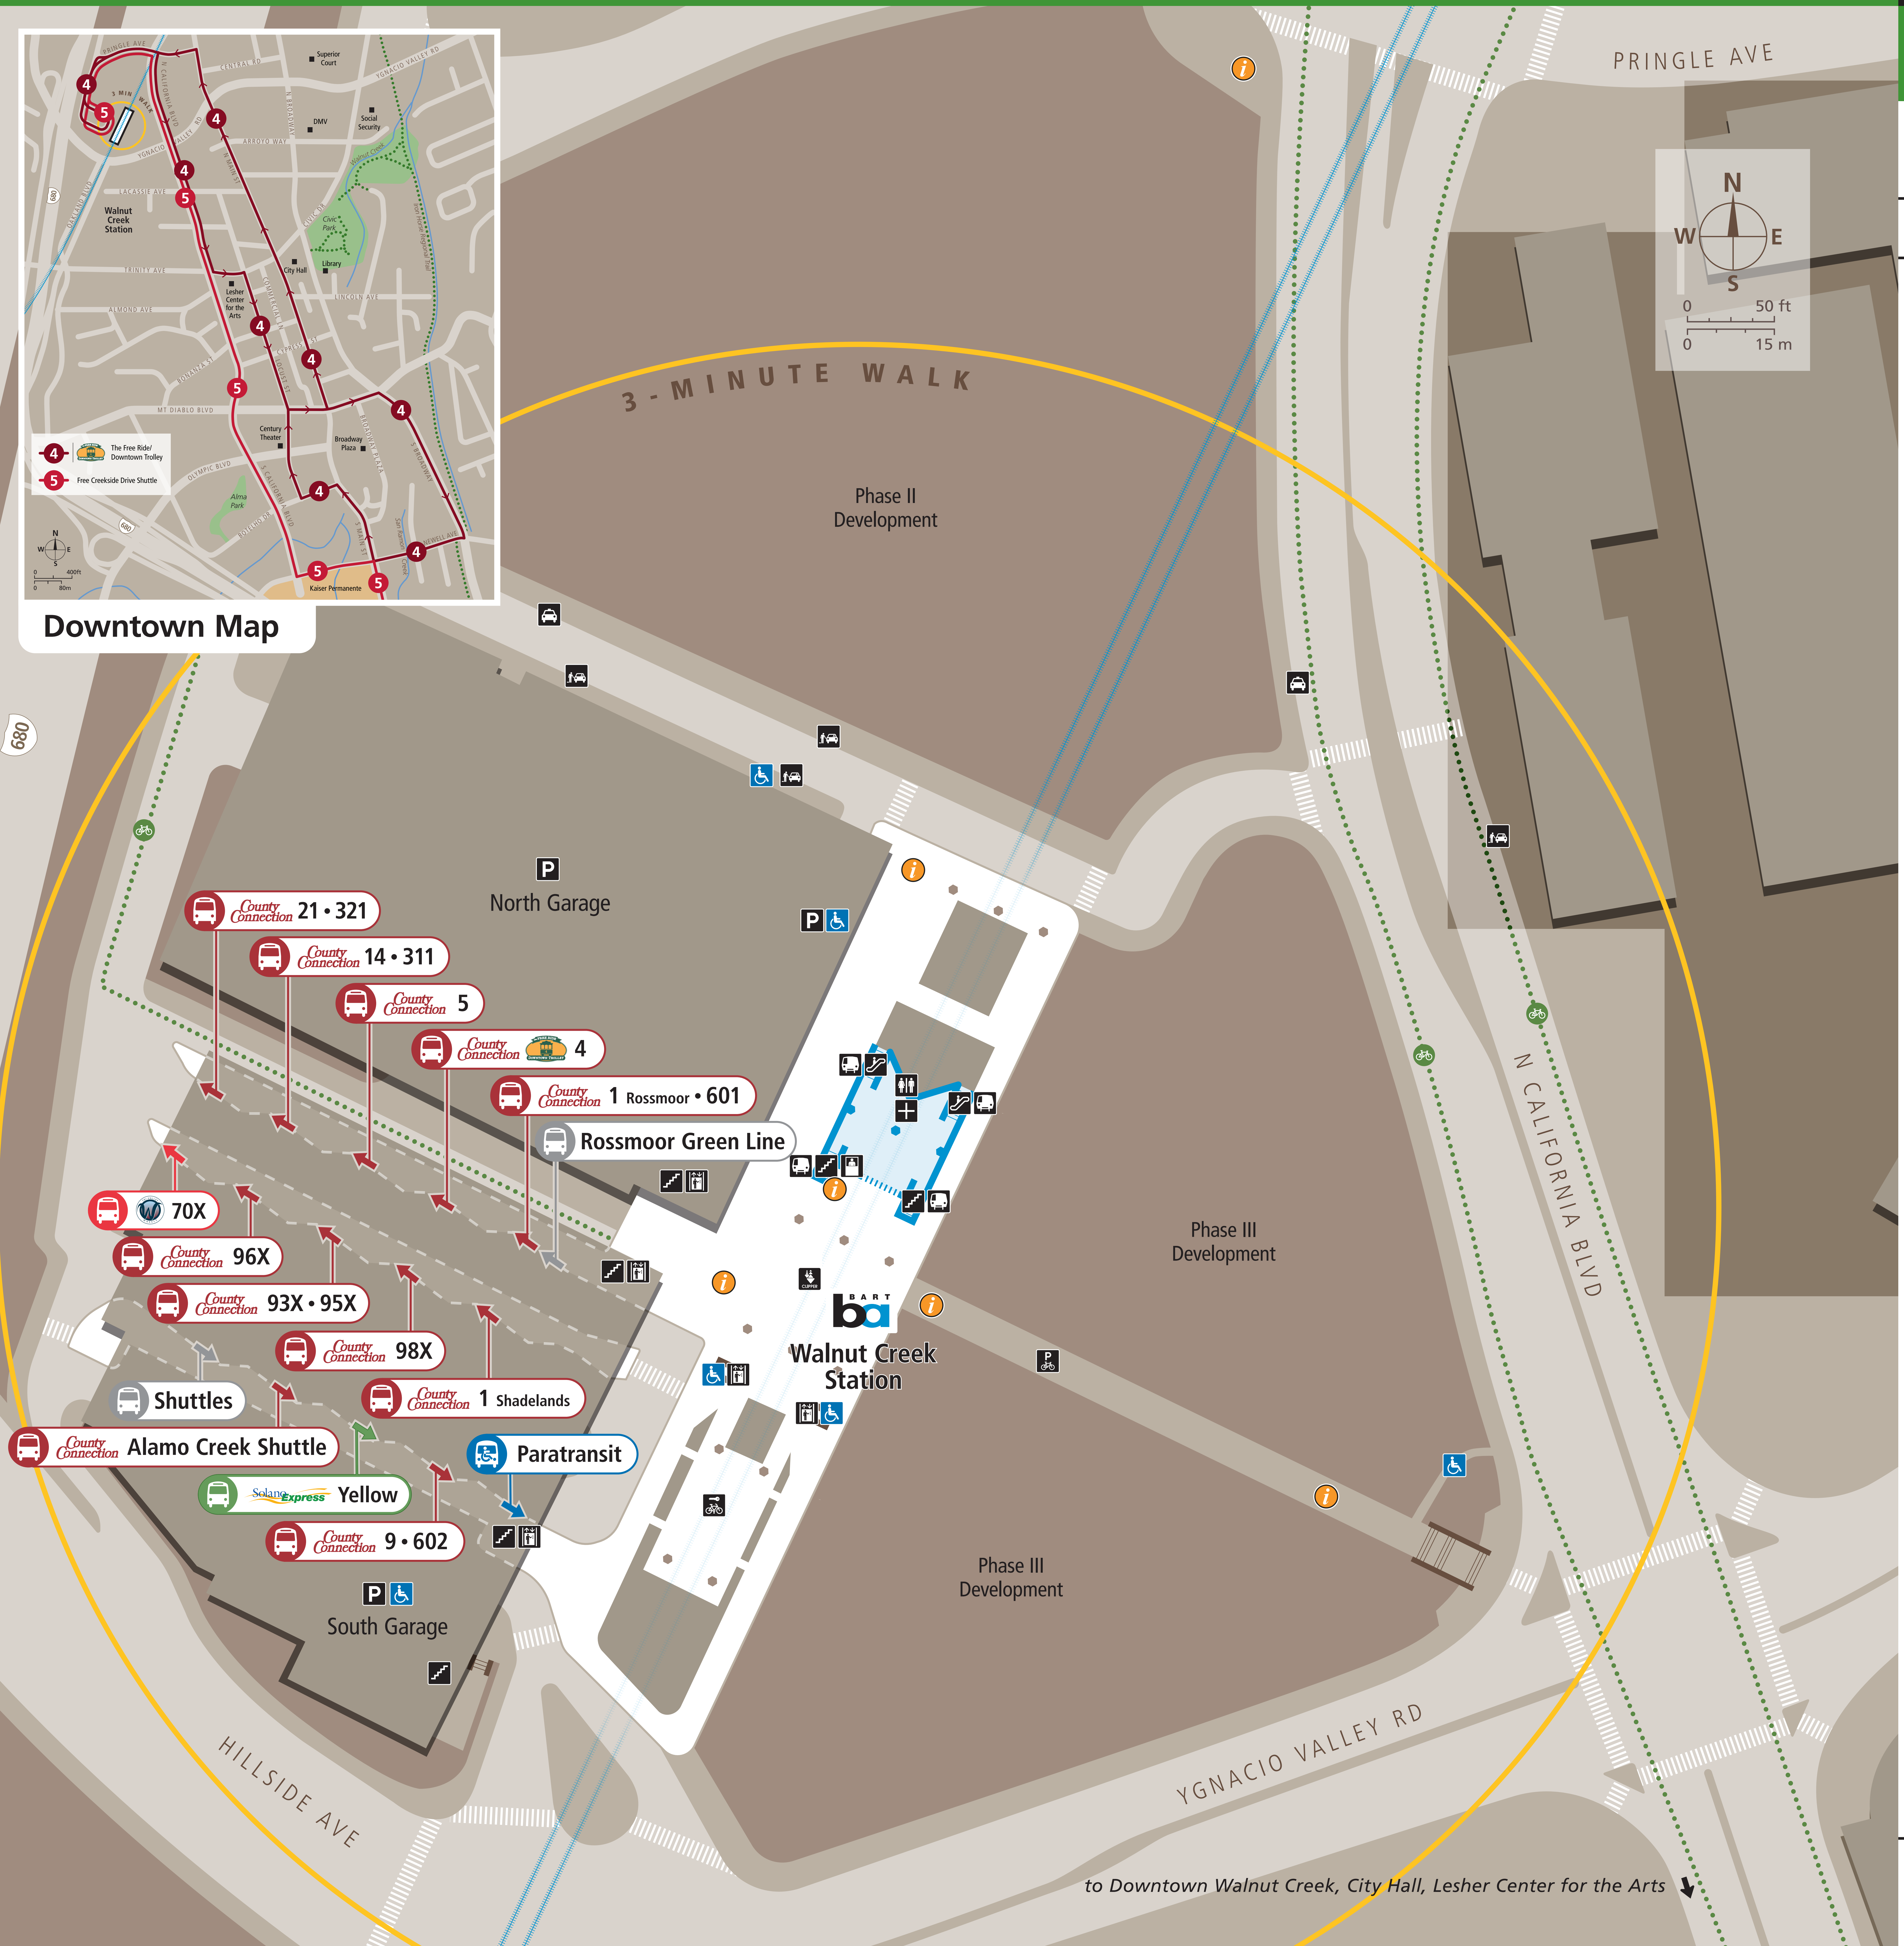

Transit Information

Walnut Creek Station

Walnut Creek

Map Key

- You Are Here
- 3-Minute Walk
  500ft/150m Radius
- Transit Information
- BART Train
- Bus
- Transit Stop
- Bicycle Lockers
- Bicycle Parking
- Bicycle Routes
- Elevator
- Escalator
- Parking
- Passenger Pick-up/Drop-off
- Restrooms
- Stairs
- Station Agent Booth
- Taxi Stand

Ticket Vending:

- Clipper/BART Tickets
- Addfare
- Wheelchair Accessible

Transit Lines

County Connection	County Connection
Weekday Routes	
1	Rossmoor Shopping Center
4	The Free Ride/Downtown Trolley
5	Creekside Drive
9	Diablo Valley College
14	Concord BART
21	San Ramon Transit Center
Express Routes	
93X	Kirker Pass Express
95X	San Ramon Express
96X	Bishop Ranch Express
98X	Martinez/Walnut Creek Express
Weekend Routes	
311	John Muir Medical Center
321	Concord BART
	Sunset Drive / Bishop Drive
School Routes	
601	Castle/Hill
602	Trotter
Early Bird Bus Line (Approx. 4 am - 5 am)	
715	Lafayette BART
Solano Express	
Yellow	Vallejo/Benicia
Wheels Bus	
70X	Dublin/Pleasanton BART

**Free Bay Area
Transit Information**
Dial 5-1-1 or visit 511.org

to Downtown Walnut Creek, City Hall, Leshar Center for the Arts