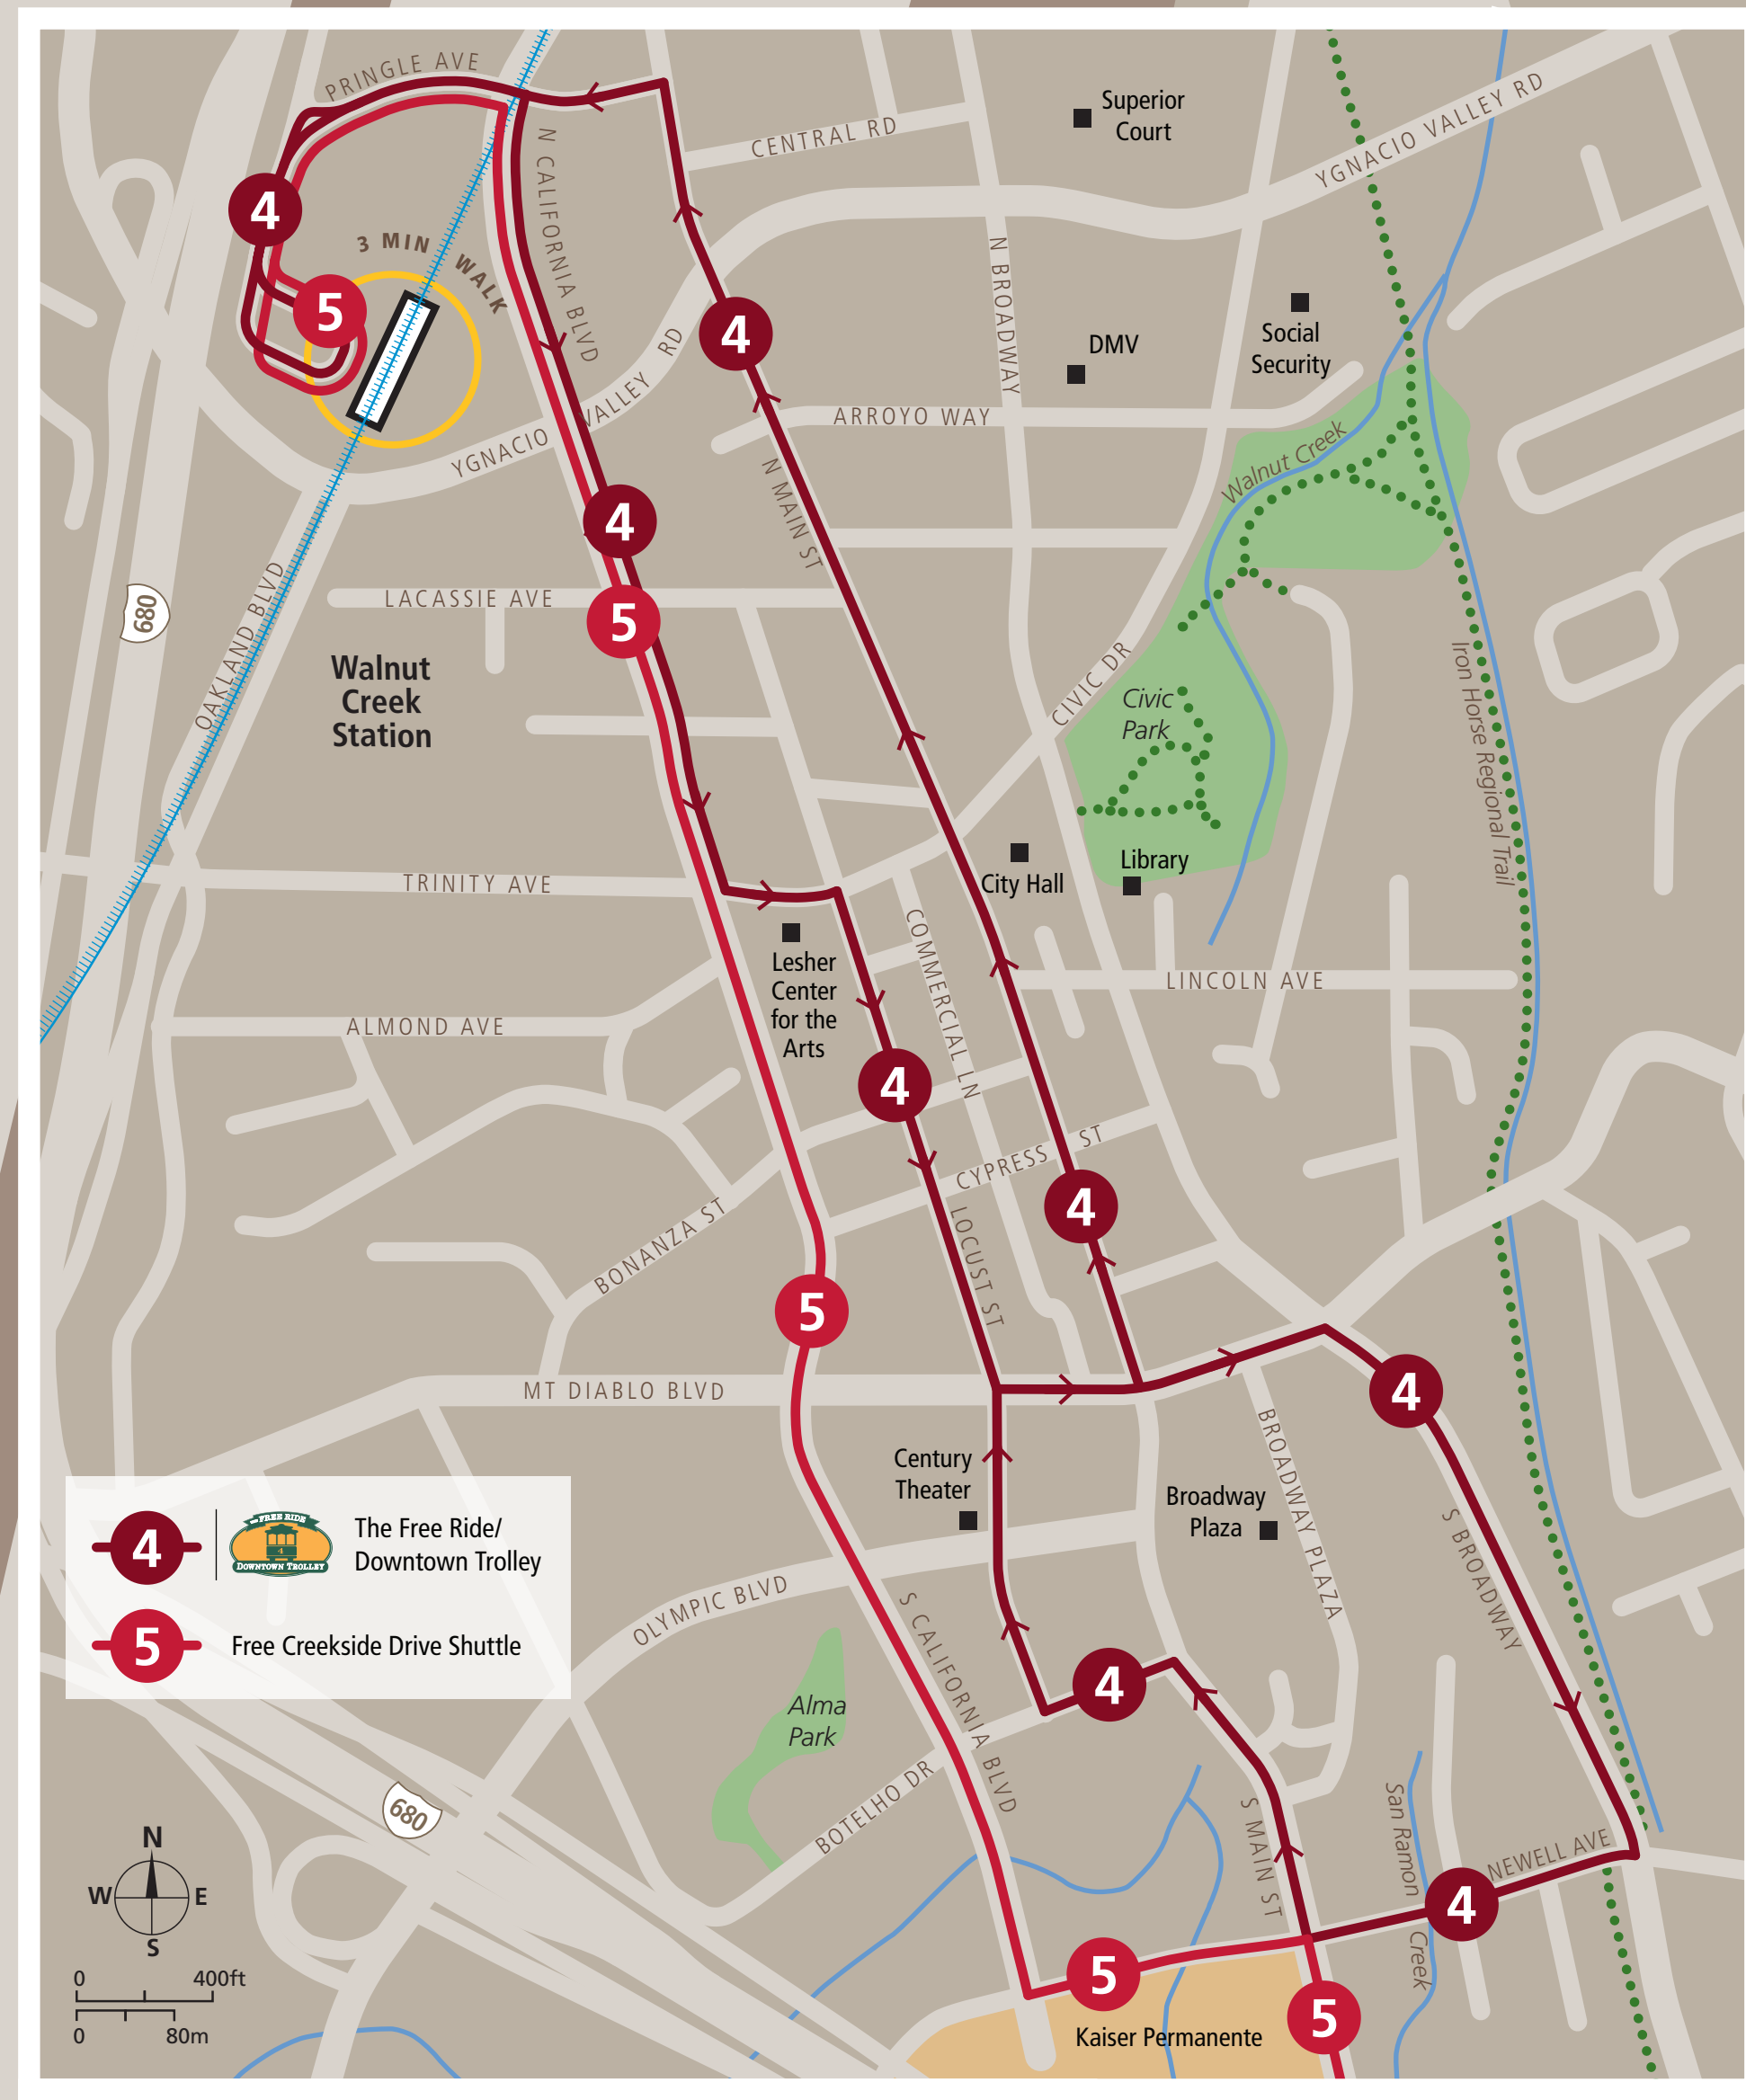

Transit Stops

Paradas del tránsito

公車站地圖

Downtown Map