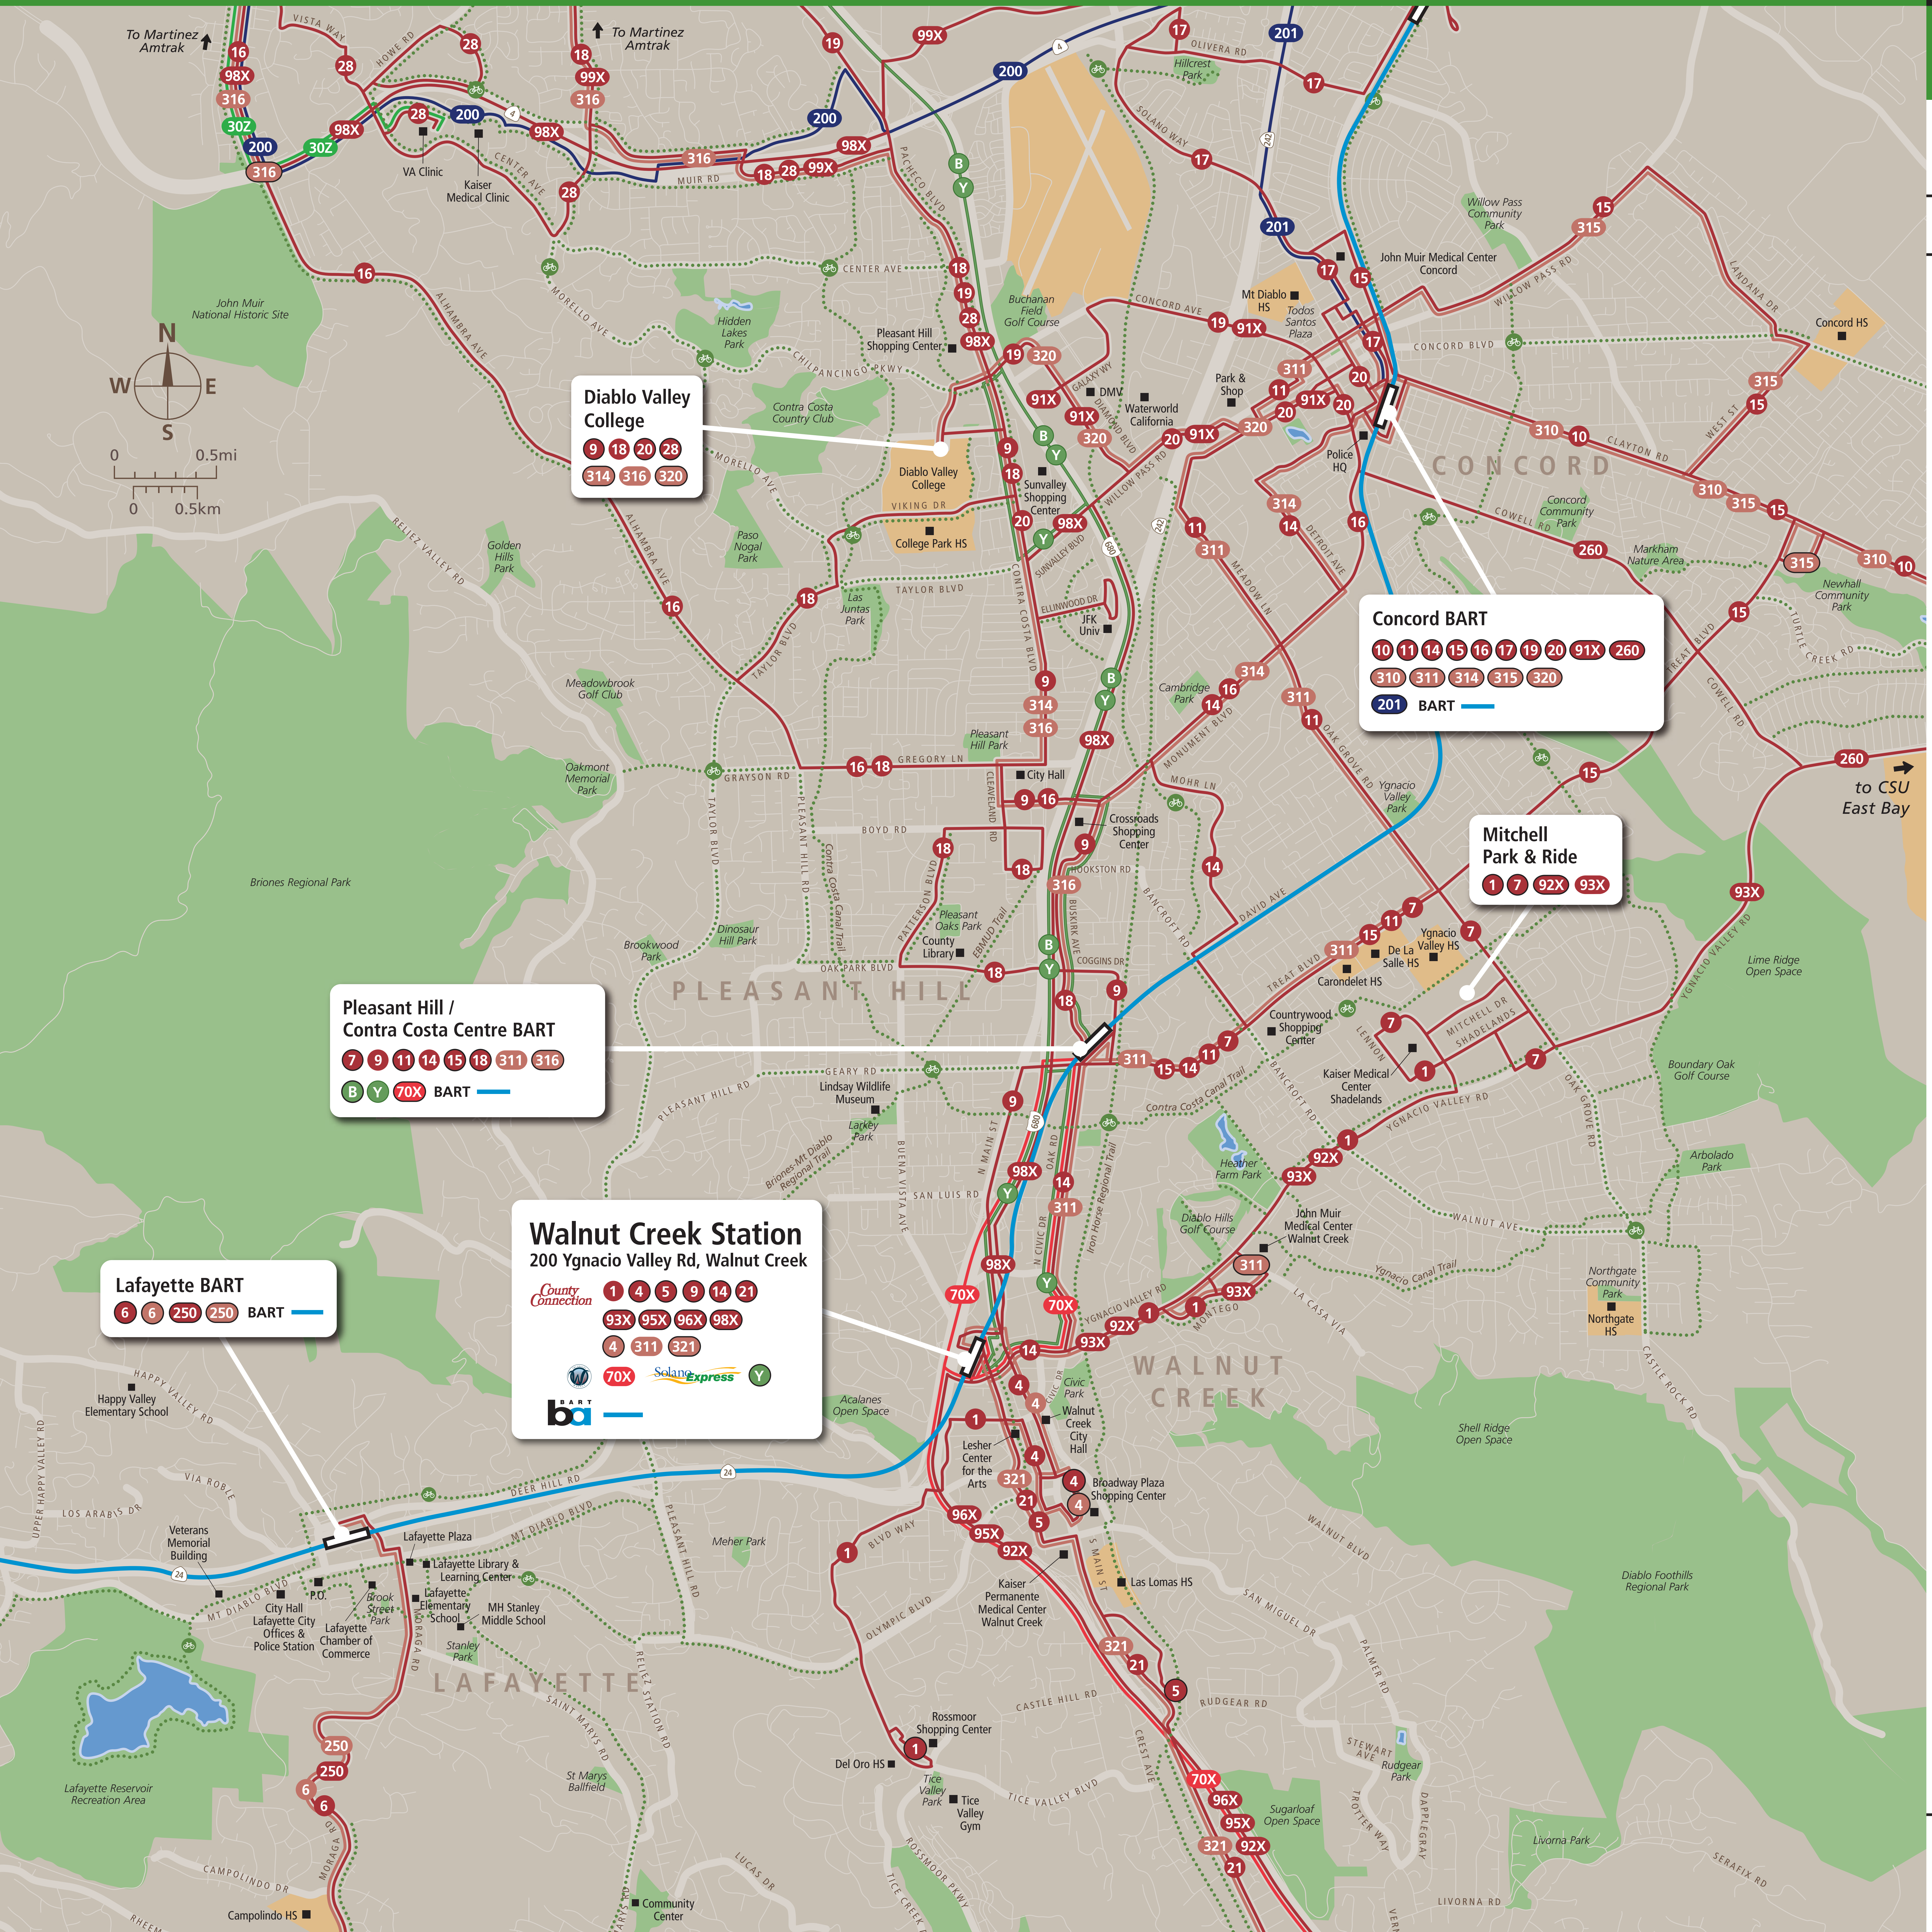

Transit Routes

Rutas del tránsito

公車路線圖

Transit Information

Walnut Creek Station

Walnut Creek

Map Key

- You Are Here
- BART
- County Connection
- County Connection Weekend Service Only
- County Connection Rt. 4 Free Downtown Trolley
- Solano Express
- Tri Delta Transit
- WestCAT
- Wheels
- Route Terminus
- Bike Routes

This map does not show all commuter, express, special event, or all-night routes. Service may vary with time of day or day of week. Service changes may have occurred since printing. Please consult transit agency schedule or contact 511 for more information.

Lafayette BART
BART

Pleasant Hill / Contra Costa Centre BART

BART

Walnut Creek Station
200 Ygnacio Valley Rd, Walnut Creek

County Connection

Concord BART

BART

Mitchell Park & Ride

Diablo Valley College

Free Bay Area Transit Information
Dial 5-1-1 or visit 511.org