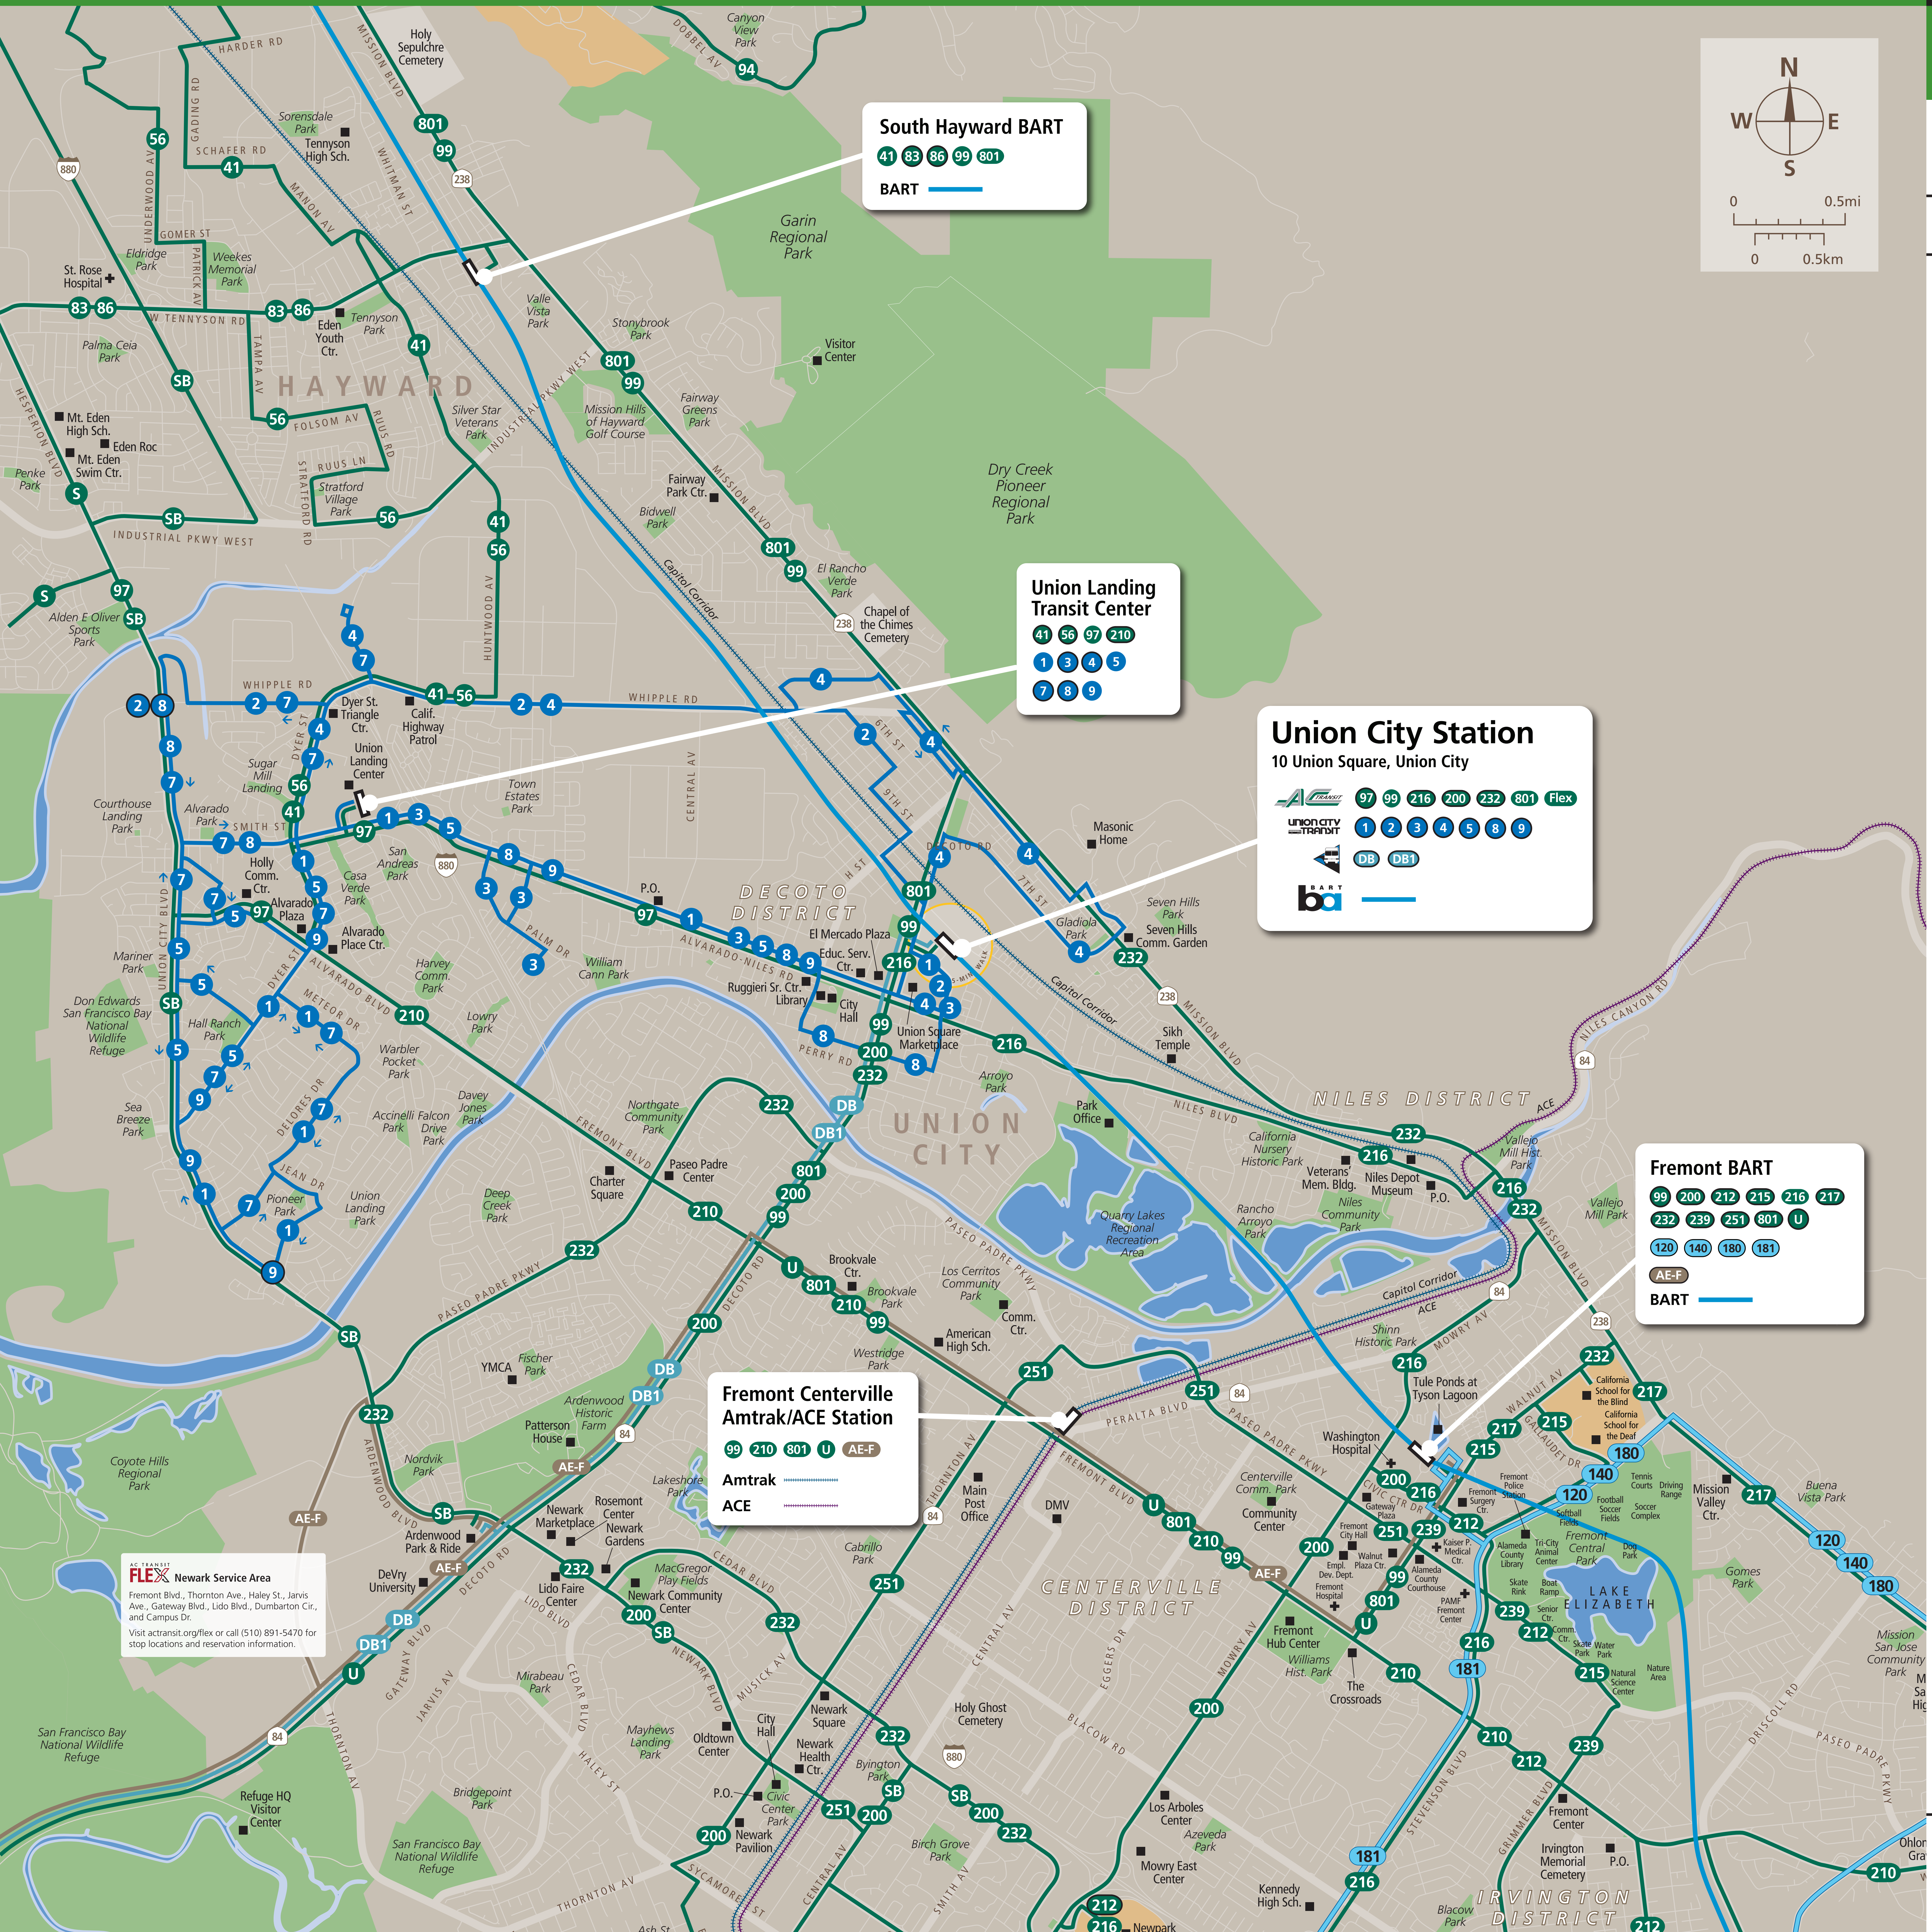

Transit Routes

Rutas del tránsito

公車路線圖

Transit Information

Union City Station

Union City

Map Key

- You Are Here
- 5-Minute Walk
  1000ft/305m Radius
- BART
- Future BART
- AC Transit
- ACE
- Amtrak Train
- Dumbarton Express
- Santa Clara VTA
- Union City Transit
- Stanford Marguerite

This map does not show all commuter, express, special event, or all-night routes. Service may vary with time of day or day of week. Service changes may have occurred since printing. Please consult transit agency schedule or contact 511 for more information.

Union City Station
10 Union Square, Union City

97 99 216 200 232 801 Flex
1 2 3 4 5 8 9
DB DB1

Fremont BART

99 200 212 215 216 217
232 239 251 801 U
120 140 180 181
AE-F

Fremont Centerville Amtrak/ACE Station

99 210 801 U AE-F
Amtrak
ACE

AC TRANSIT FLEX Newark Service Area
Fremont Blvd., Thornton Ave., Haley St., Jarvis Ave., Gateway Blvd., Lido Blvd., Dumbarton Ctr., and Campus Dr.
Visit actransit.org/flex or call (510) 891-5470 for stop locations and reservation information.

Free Bay Area Transit Information
Dial 5-1-1 or visit 511.org