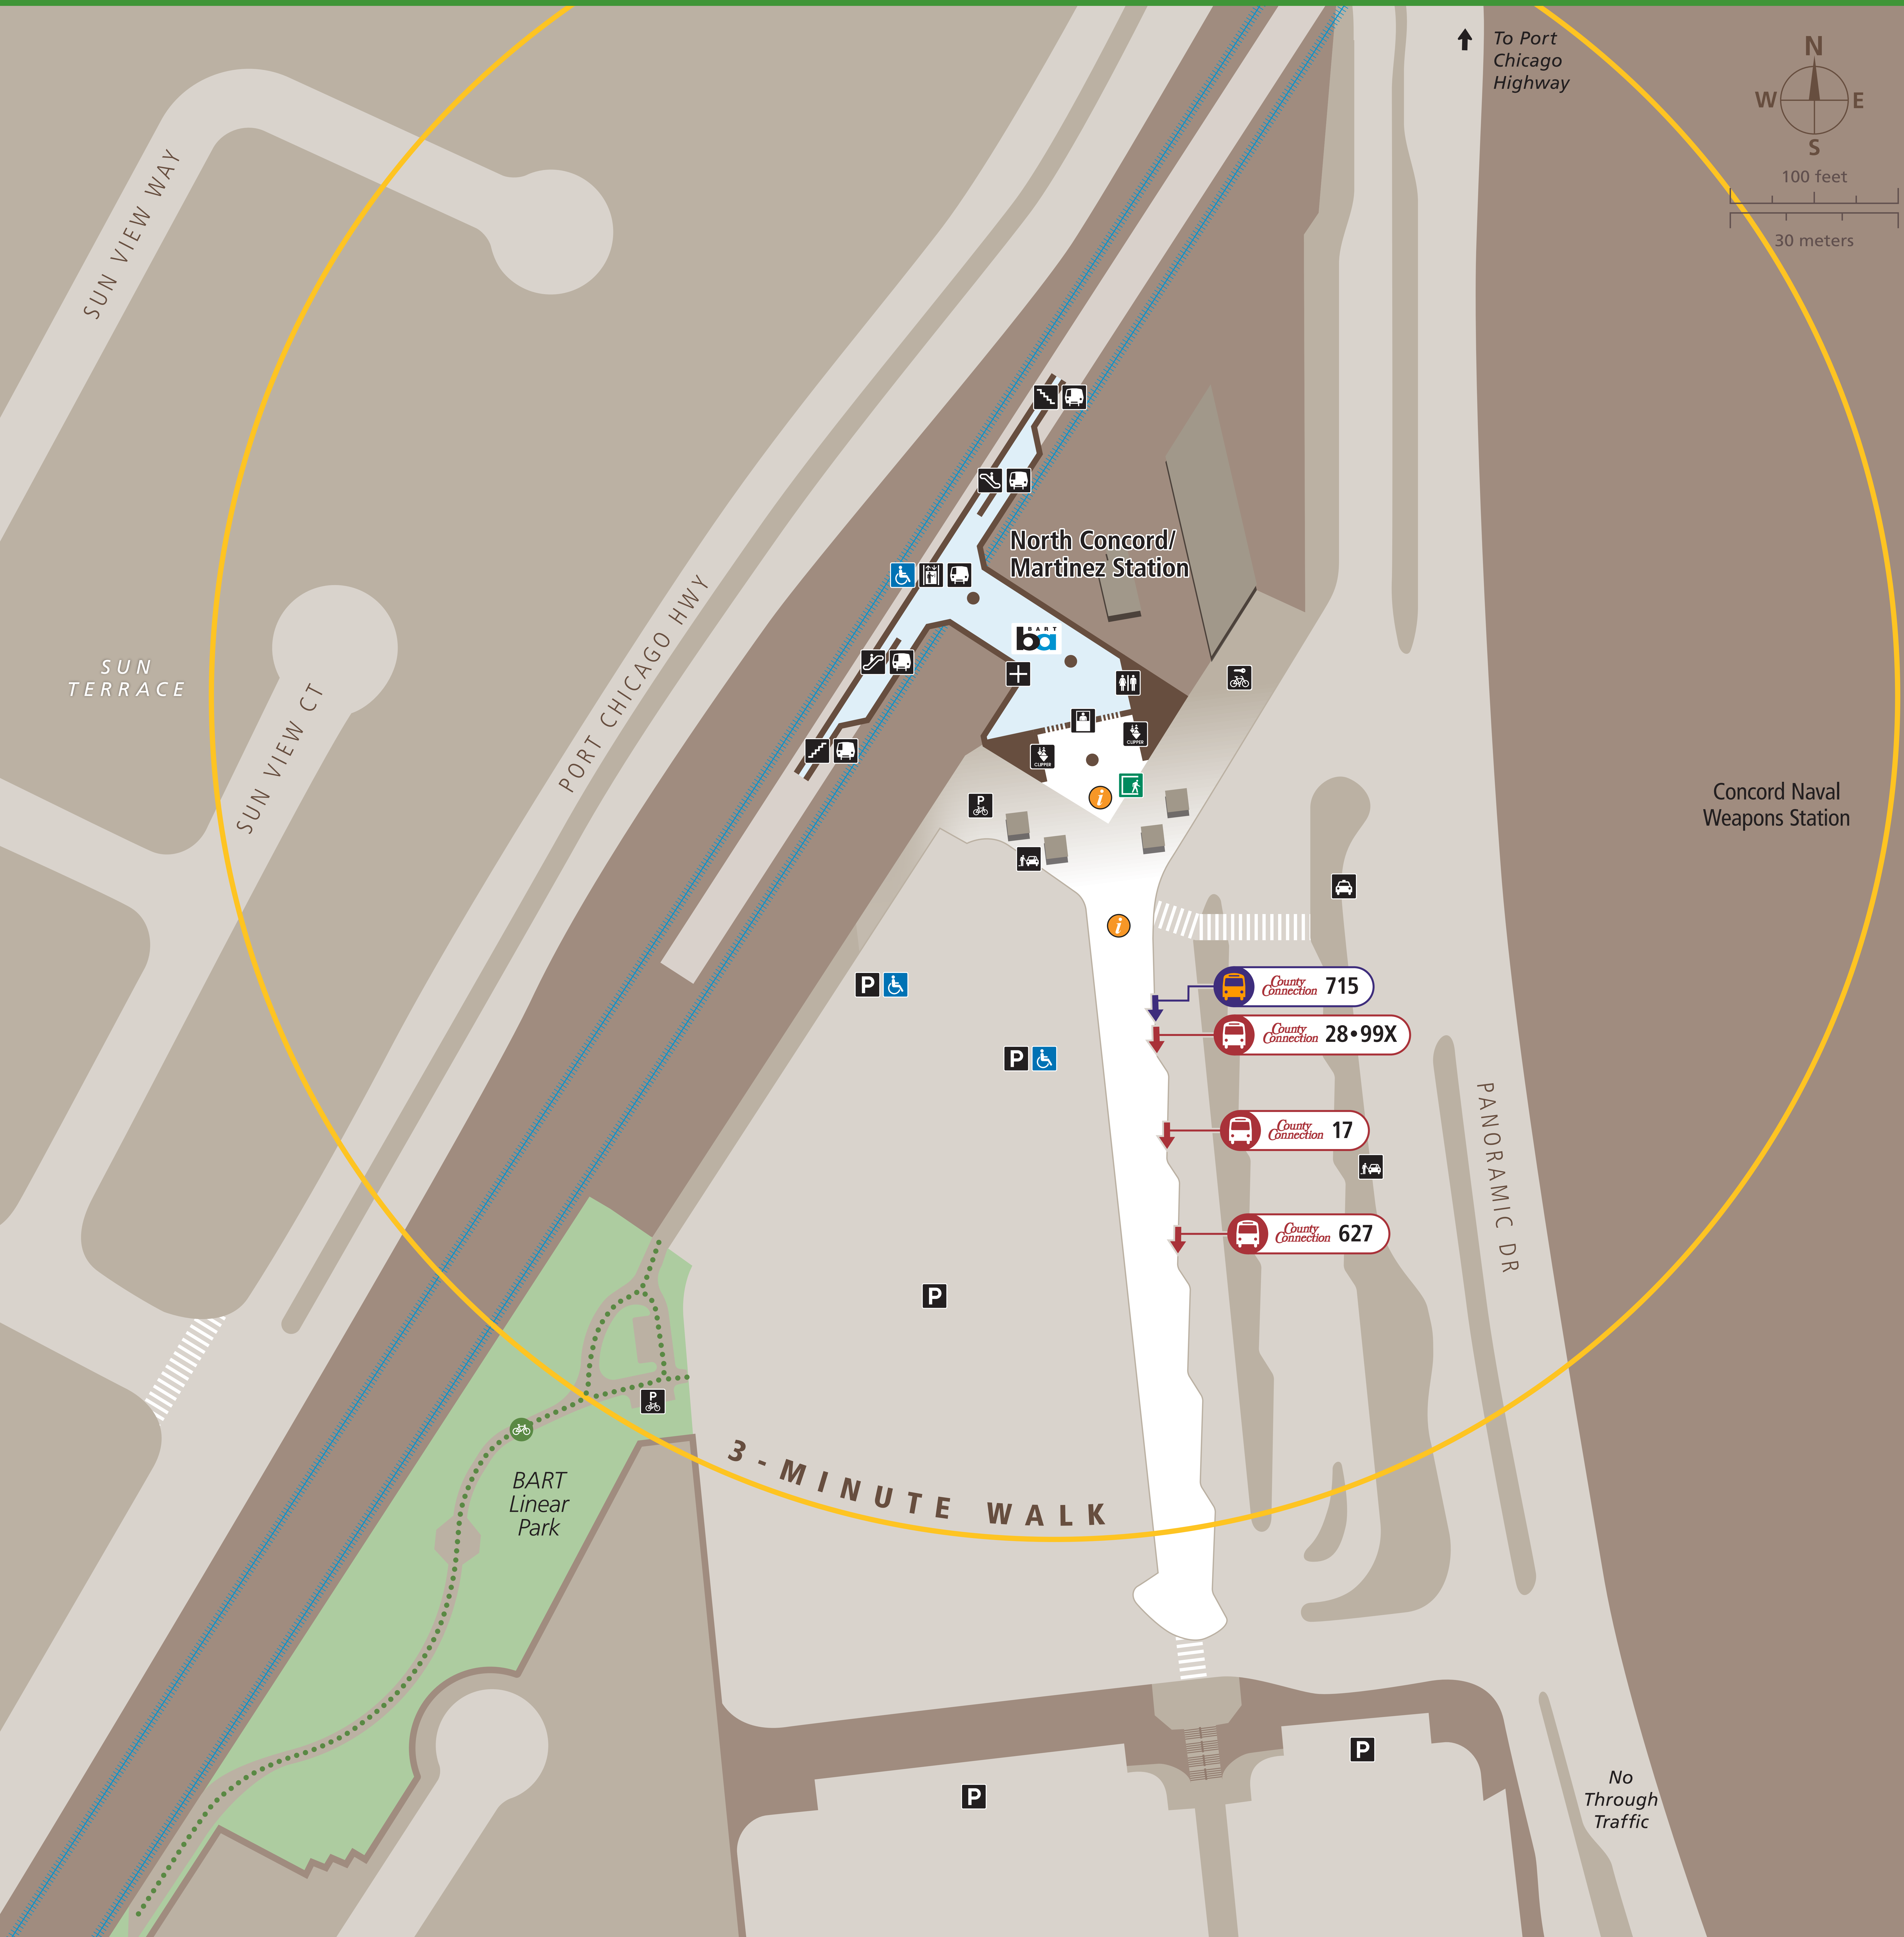

Transit Stops

Paradas del tránsito

公車站地圖

Transit Information

North Concord/Martinez Station

Concord

Map Key

- You Are Here
- 3-Minute Walk
  500ft/150m Radius
- Transit Information
- Station Entrance/Exit
- BART Train
- Bus
- Transit Stop
- Bicycle Lockers
- Bike Routes
- Elevator
- Wheelchair Accessible
- Escalator
- Parking
- Passenger Pick-up/Drop-off
- Restrooms
- Stairs
- Station Agent Booth
- Taxi Stand
- **Ticket Vending:**
- Clipper/BART Tickets
- Addfare
- Wheelchair Accessible

Transit Lines

County Connection	County Connection
Local Bus Lines	
17	BART Concord
28	Martinez Amtrak
99X	Martinez Amtrak
School Line	
627	Mason Circle
Early Bird Bus Line	
715	Lafayette BART

Note: County Connection does not provide weekend bus service at this station.

Free Bay Area Transit Information
Dial 5-1-1 or visit 511.org