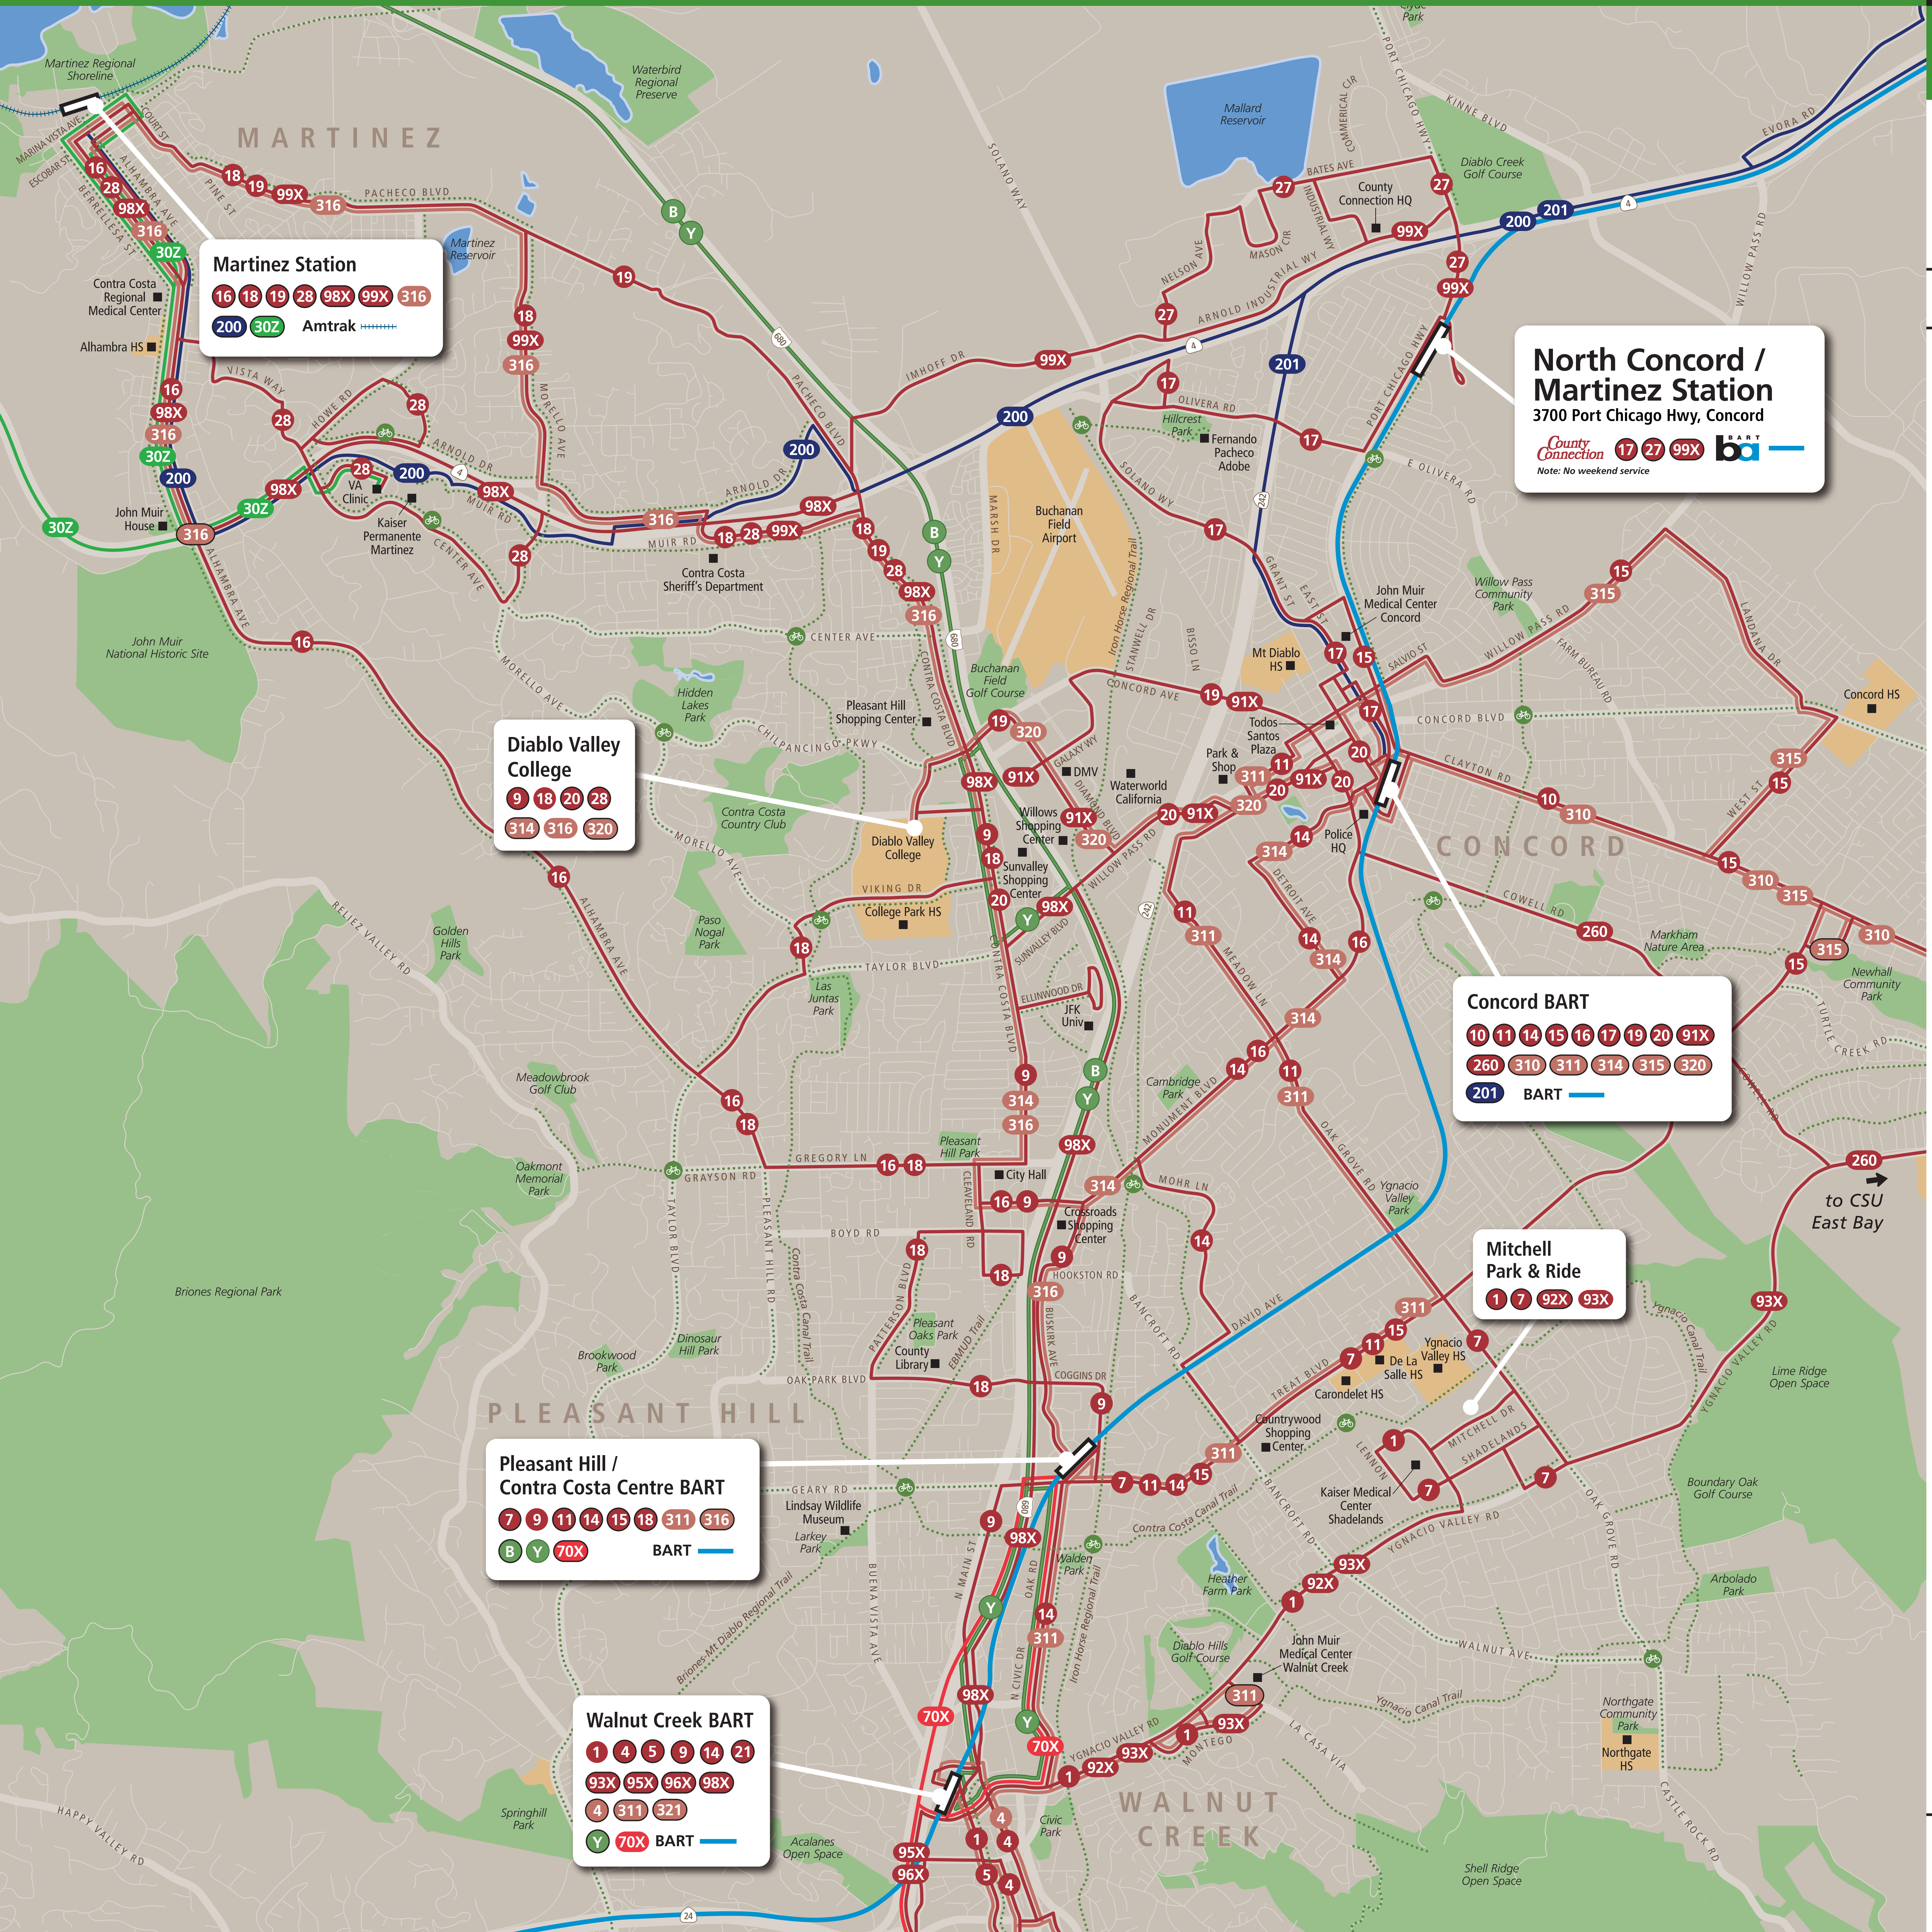

Transit Routes

Rutas del tránsito

公車路線圖

Transit Information

North Concord / Martinez Station

Concord

Map Key

- You Are Here
- BART
- County Connection Weekday Service
- County Connection Weekend Service
- Solano Express
- Tri Delta Transit
- WestCAT
- Wheels
- Route Terminus
- Bike Routes

This map does not show all commuter, express, special event, or all-night routes. Service may vary with time of day or day of week. Service changes may have occurred since printing. Please consult transit agency schedule or contact 511 for more information.

Free Bay Area Transit Information
Dial 5-1-1 or visit 511.org

Revised February 27, 2019

Martinez Station
16 18 19 28 98X 99X 316
200 30Z Amtrak

North Concord / Martinez Station
3700 Port Chicago Hwy, Concord
County Connection 17 27 99X BART
Note: No weekend service

Diablo Valley College
9 18 20 28
314 316 320

Concord BART
10 11 14 15 16 17 19 20 91X
260 310 311 314 315 320
201 BART

Mitchell Park & Ride
1 7 92X 93X

Pleasant Hill / Contra Costa Centre BART
7 9 11 14 15 18 311 316
B Y 70X BART

Walnut Creek BART
1 4 5 9 14 21
93X 95X 96X 98X
4 311 321
Y 70X BART