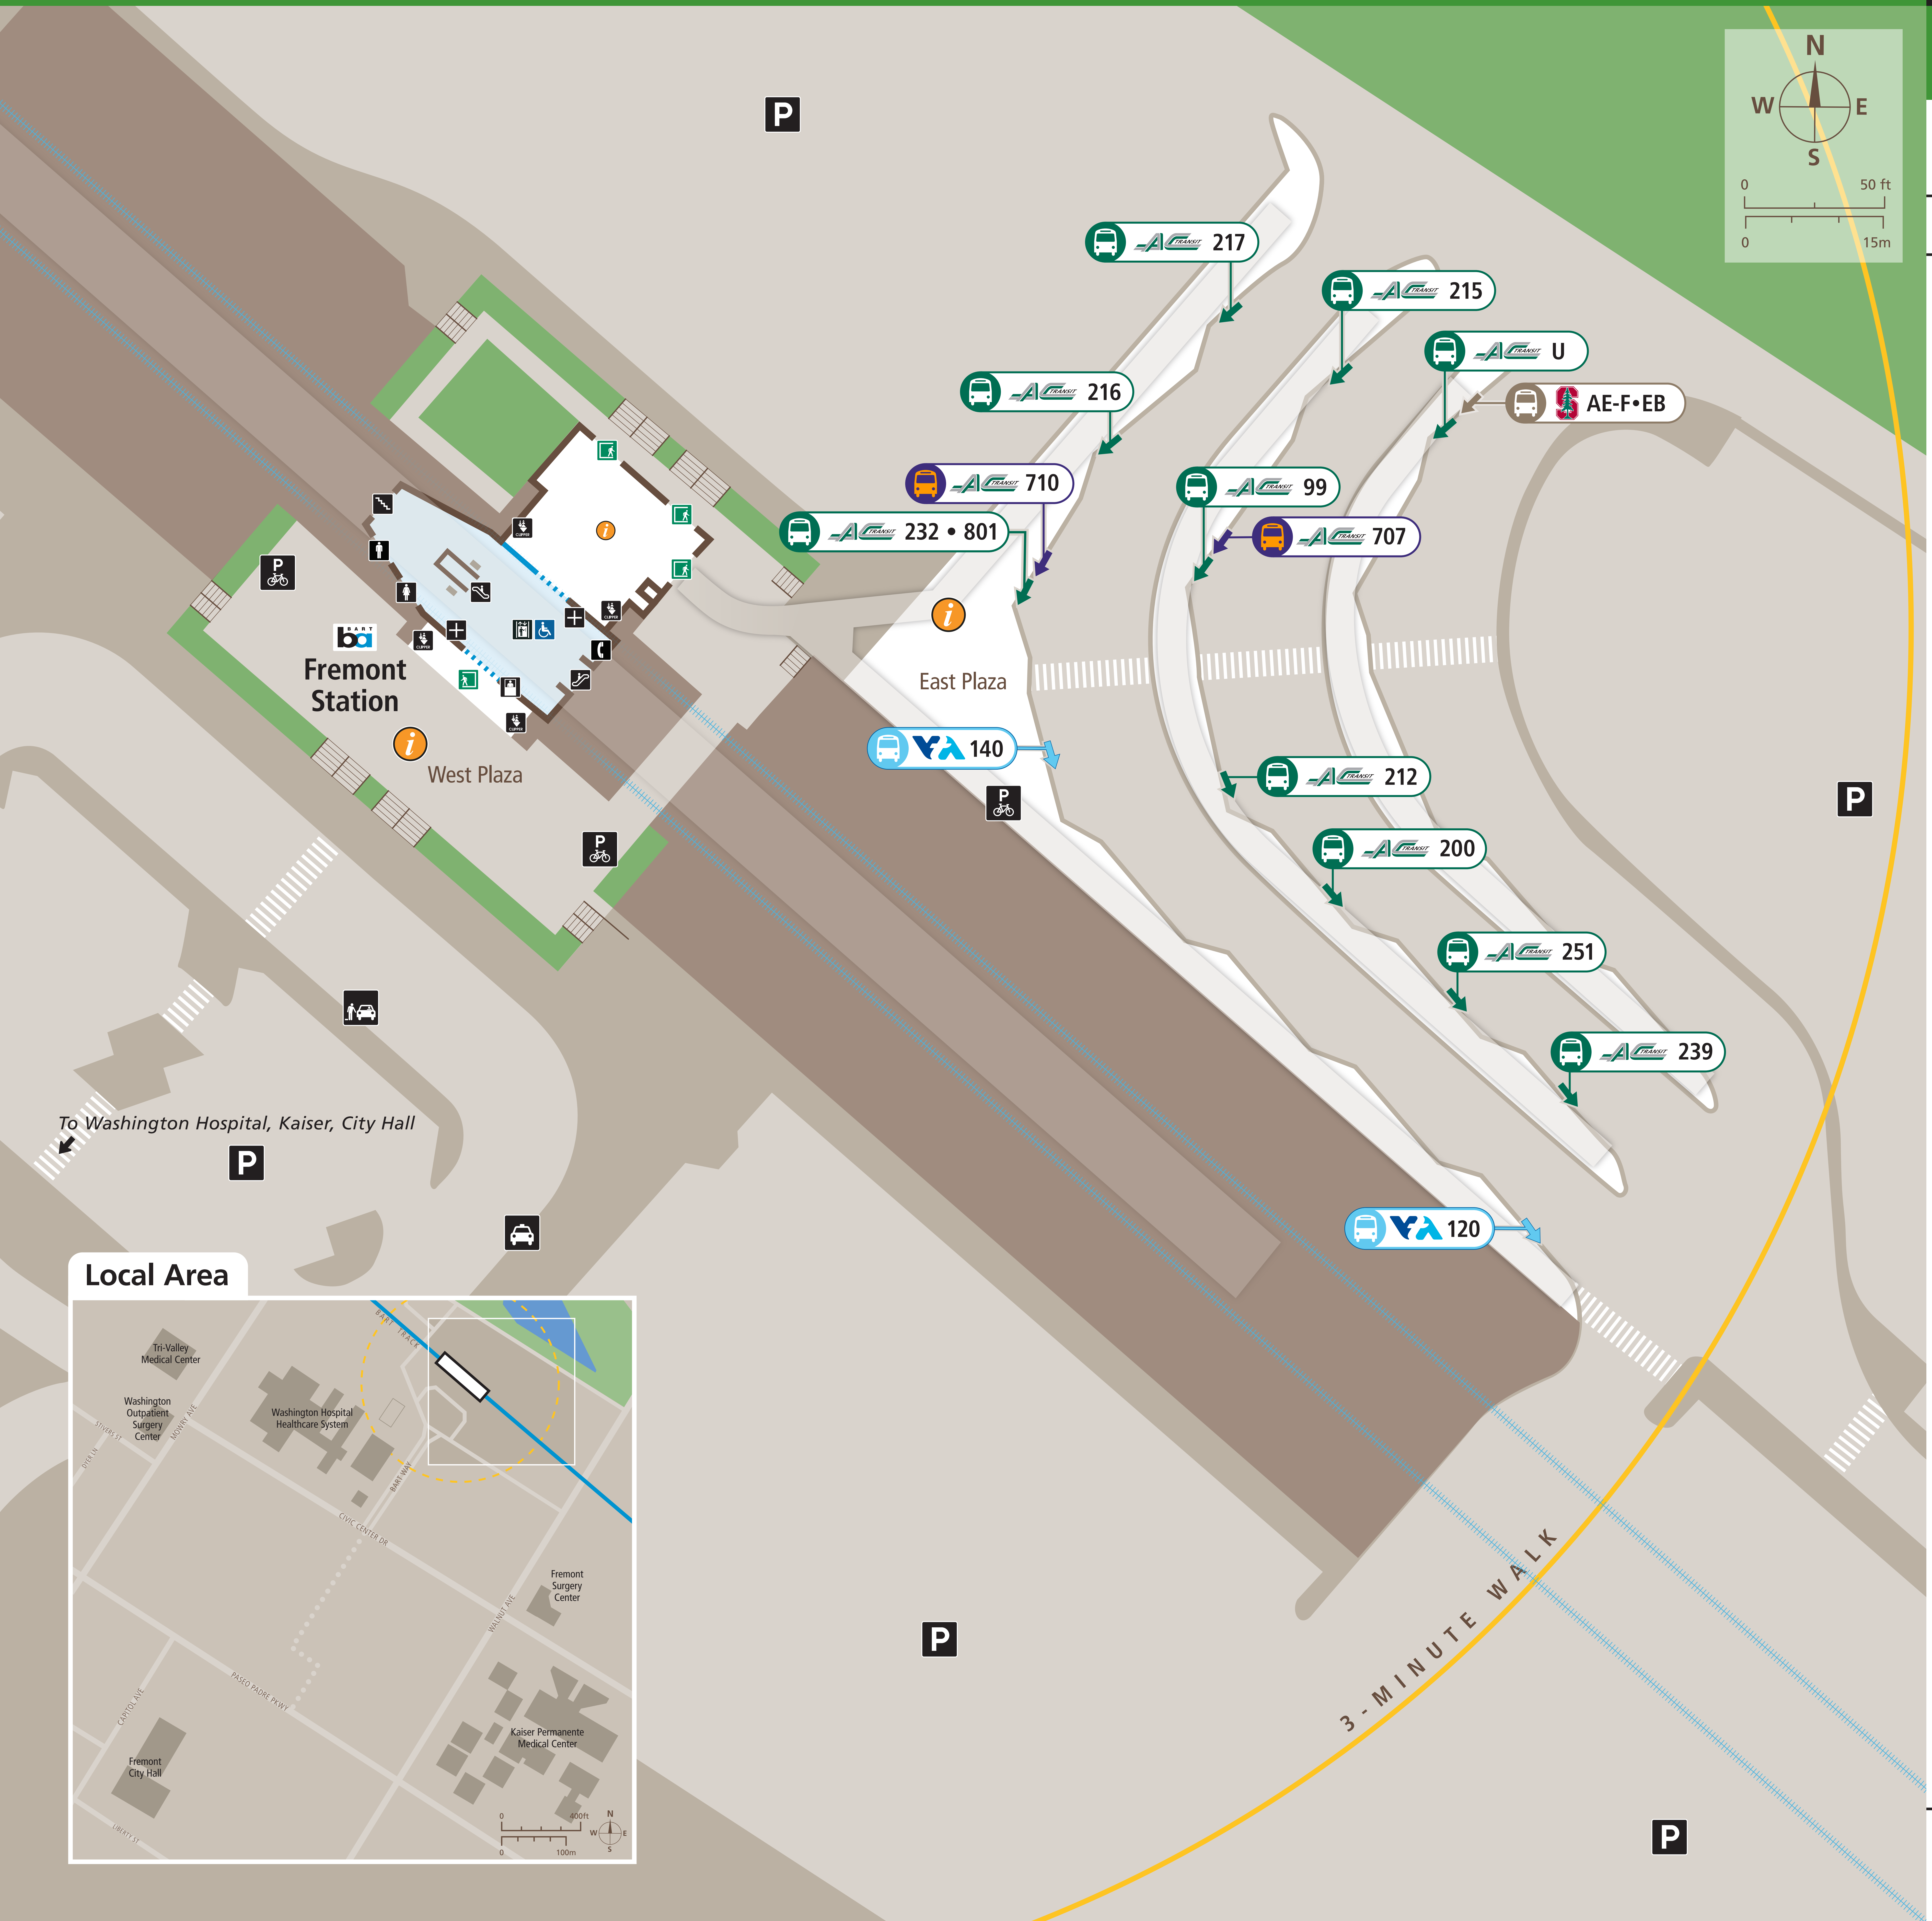

Transit Stops

Paradas del tránsito

公車站地圖

Transit Information

Fremont Station

Fremont

Map Key

- You Are Here
- 3-Minute Walk
  500ft/150m Radius
- Bus
- Transit Stop
- BART Parking
- Bike Parking
- Elevator
- Escalator
- Passenger Pick-up/Drop-off
- Restrooms
- Stairs
- Station Agent Booth
- Station Entrance/Exit
- Taxi Stand
- Telephone
- **Ticket Vending:**
- Clipper/BART Tickets
- Addfare
- Transit Information

Transit Lines

- AC Transit
- **Local Bus Lines**
- 99 Hayward BART
- 200 Union City BART
- 200 Fremont BART
- 212 Fremont BART
- 212 NewPark Mall (weekdays)
- 212 Pacific Commons (weekends)
- 215 Fremont BART
- 215 Biencica St. at Kato Rd.
- 216 Union City BART
- 216 NewPark Mall
- 217 Fremont BART
- 217 Great Mall
- 232 Fremont BART
- 232 NewPark Mall
- 239 Fremont BART
- 239 Millmont Dr. at Kato Rd.
- 251 Fremont BART
- 251 Ohlone College Newark campus (weekdays)
- 251 Silliman Recreation Center (weekends)
- **Early Bird Bus Lines (Approx. 4 am–5 am)**
- 710 19th Street Oakland
- 707 San Francisco Transbay Terminal
- **All Nighter Bus Lines (Approx. 1 am–5 am)**
- 801 Downtown Oakland
- **Transbay Bus Lines**
- U Stanford University
- Santa Clara Valley Transportation Authority (VTA)
- 120 Lockheed Martin/Moffett Park
- 140 Mission College & Montague Expy.
- Marguerite Shuttle (Stanford)
- **Shuttle Service**
- AE-F Stanford University
- EB Stanford University

**Free Bay Area
Transit Information**
Dial 5-1-1 or visit 511.org

Revised January 23, 2019