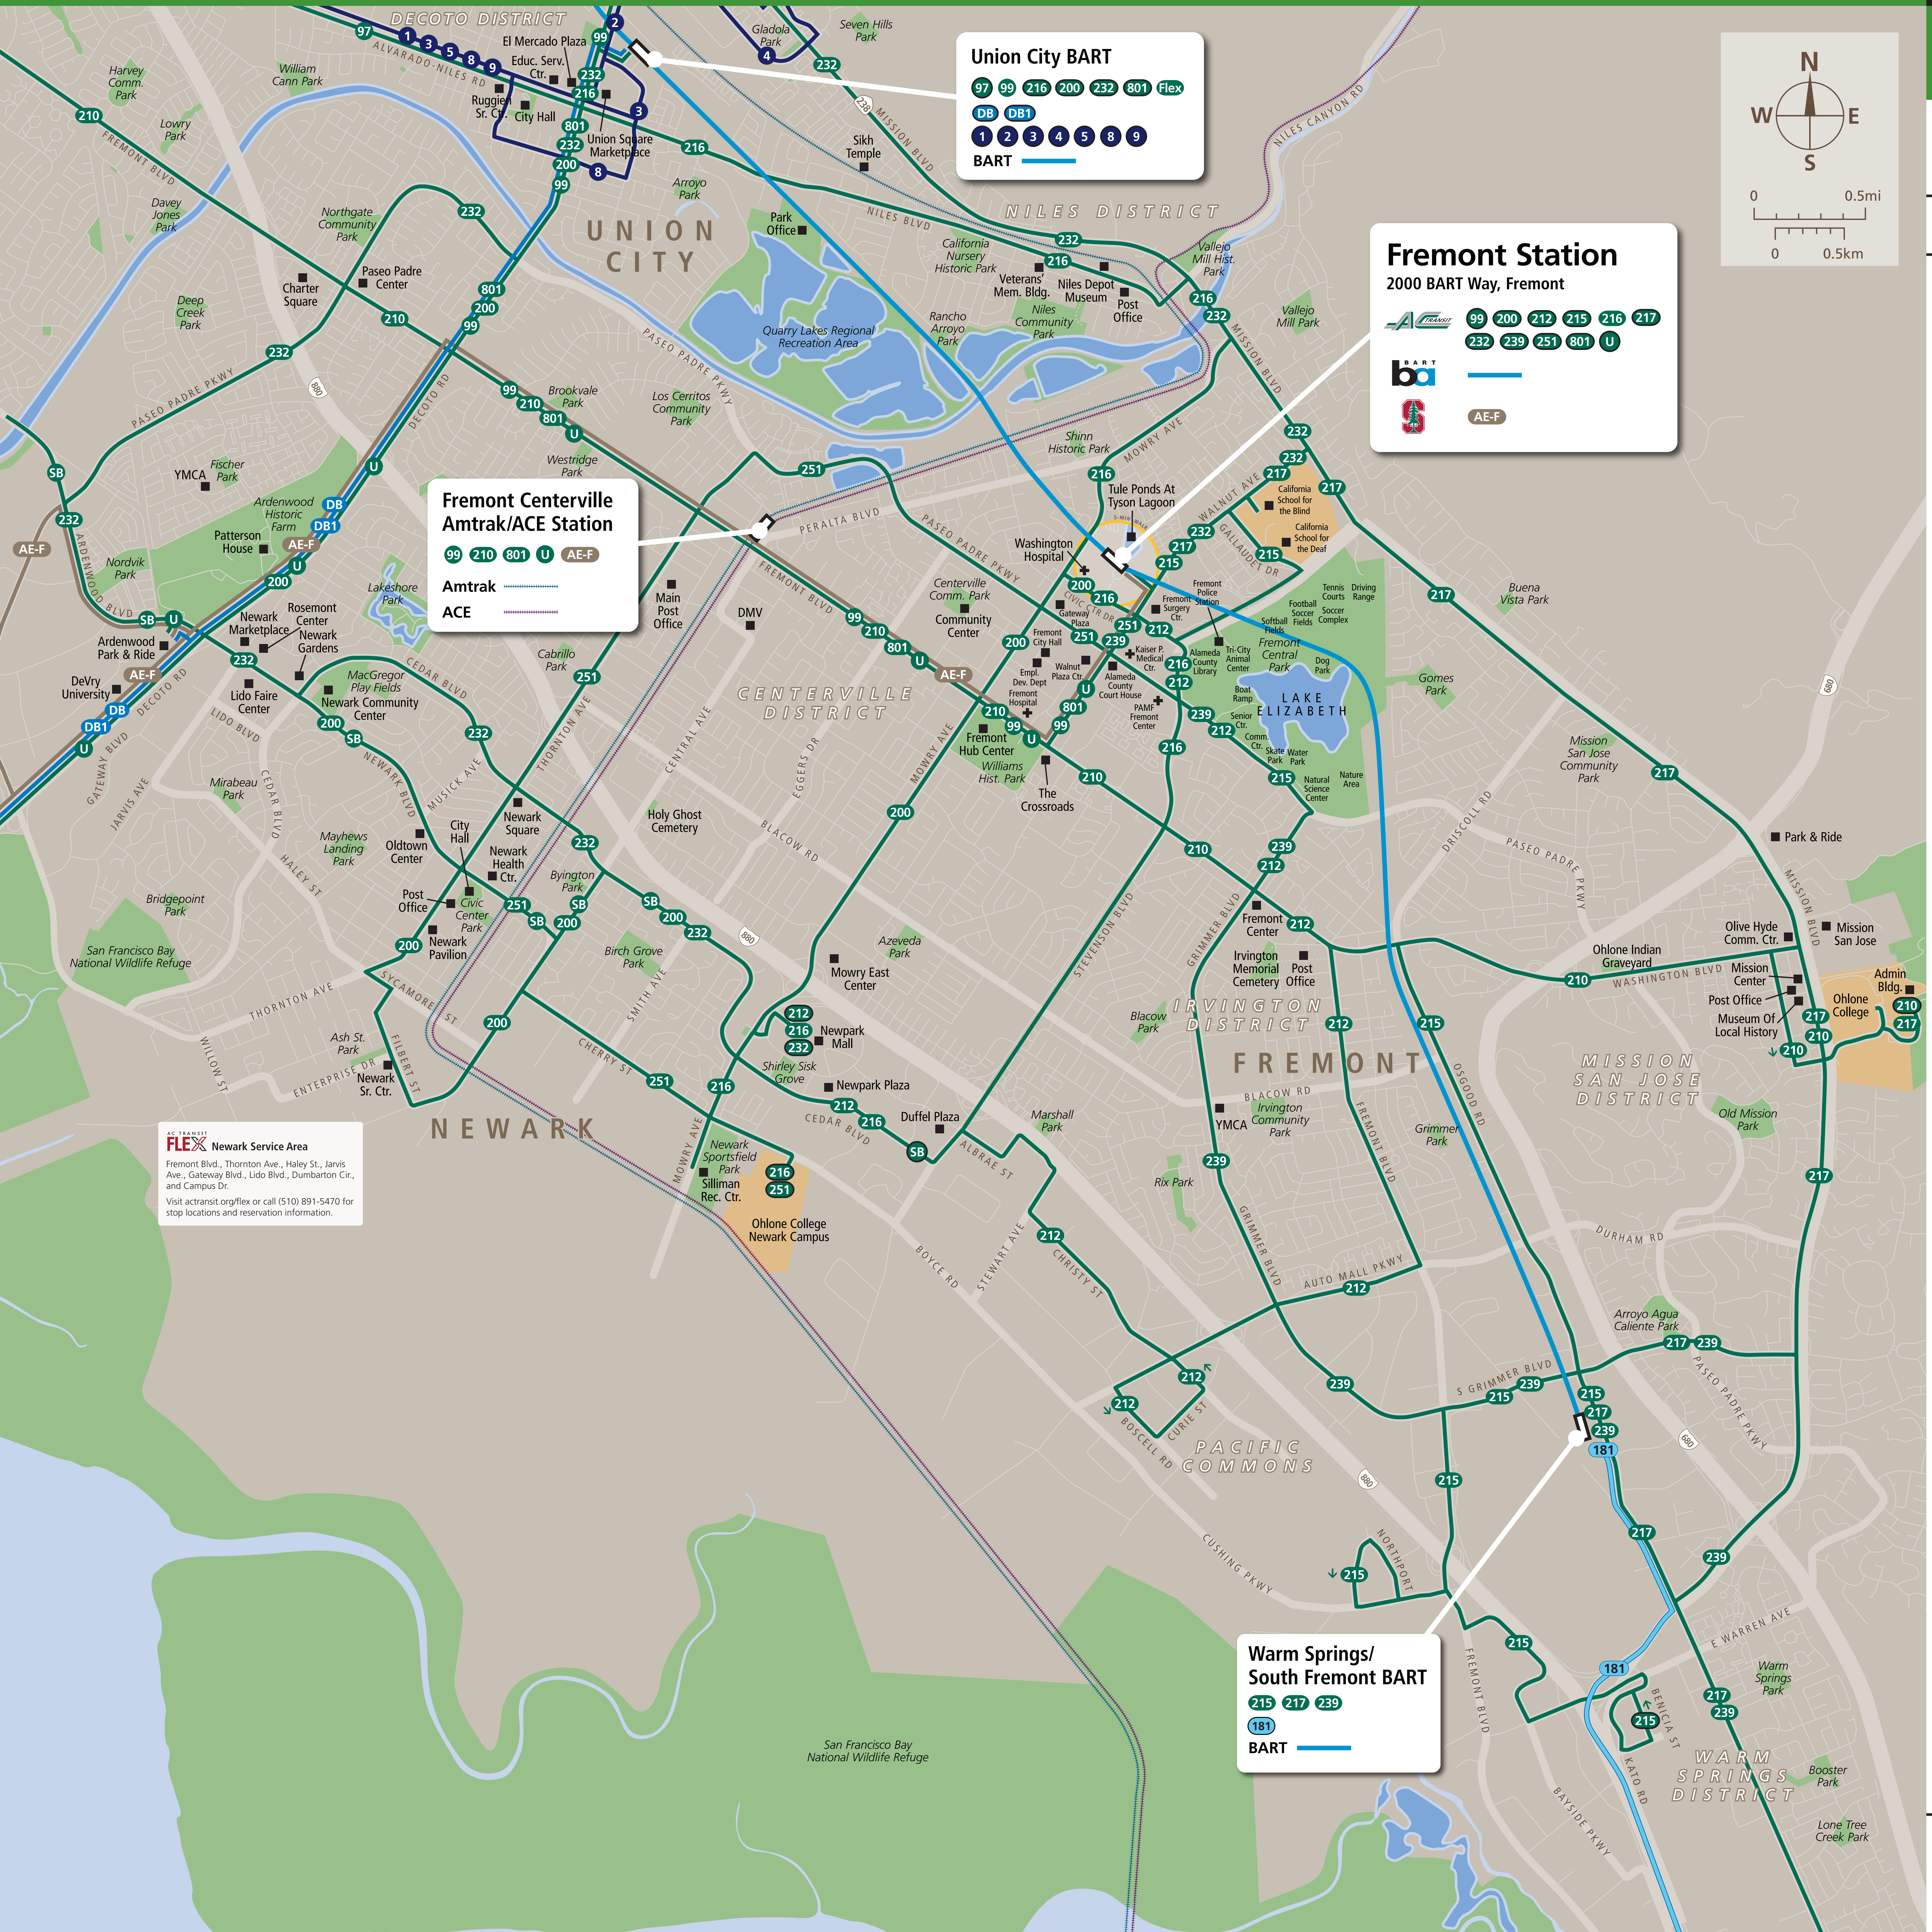

Transit Routes

Rutas del tránsito

公車路線圖

Union City BART

97 99 216 200 232 801 Flex

DB DB1

1 2 3 4 5 8 9

BART

Fremont Station
2000 BART Way, Fremont

AC Transit: 99 200 212 215 216 217 232 239 251 801 U

BART: AE-F

Fremont Centerville Amtrak/ACE Station

99 210 801 U AE-F

Amtrak

ACE

Warm Springs/South Fremont BART

215 217 239

181

BART

Transit Information

Fremont Station

Fremont

Map Key

- You Are Here
- 5-Minute Walk 1000ft/305m Radius
- BART
- 99 AC Transit
- ACE
- Amtrak Train
- DB Dumbarton Express
- 181 Santa Clara VTA
- 2 Union City Transit
- AE-F Stanford Marguerite
- 99 Route Terminus

This map does not show all commuter, express, special event, or all-night routes. Service may vary with time of day or day of week. Service changes may have occurred since printing. Please consult transit agency schedule or contact 511 for more information.

Call 511 | 511.org