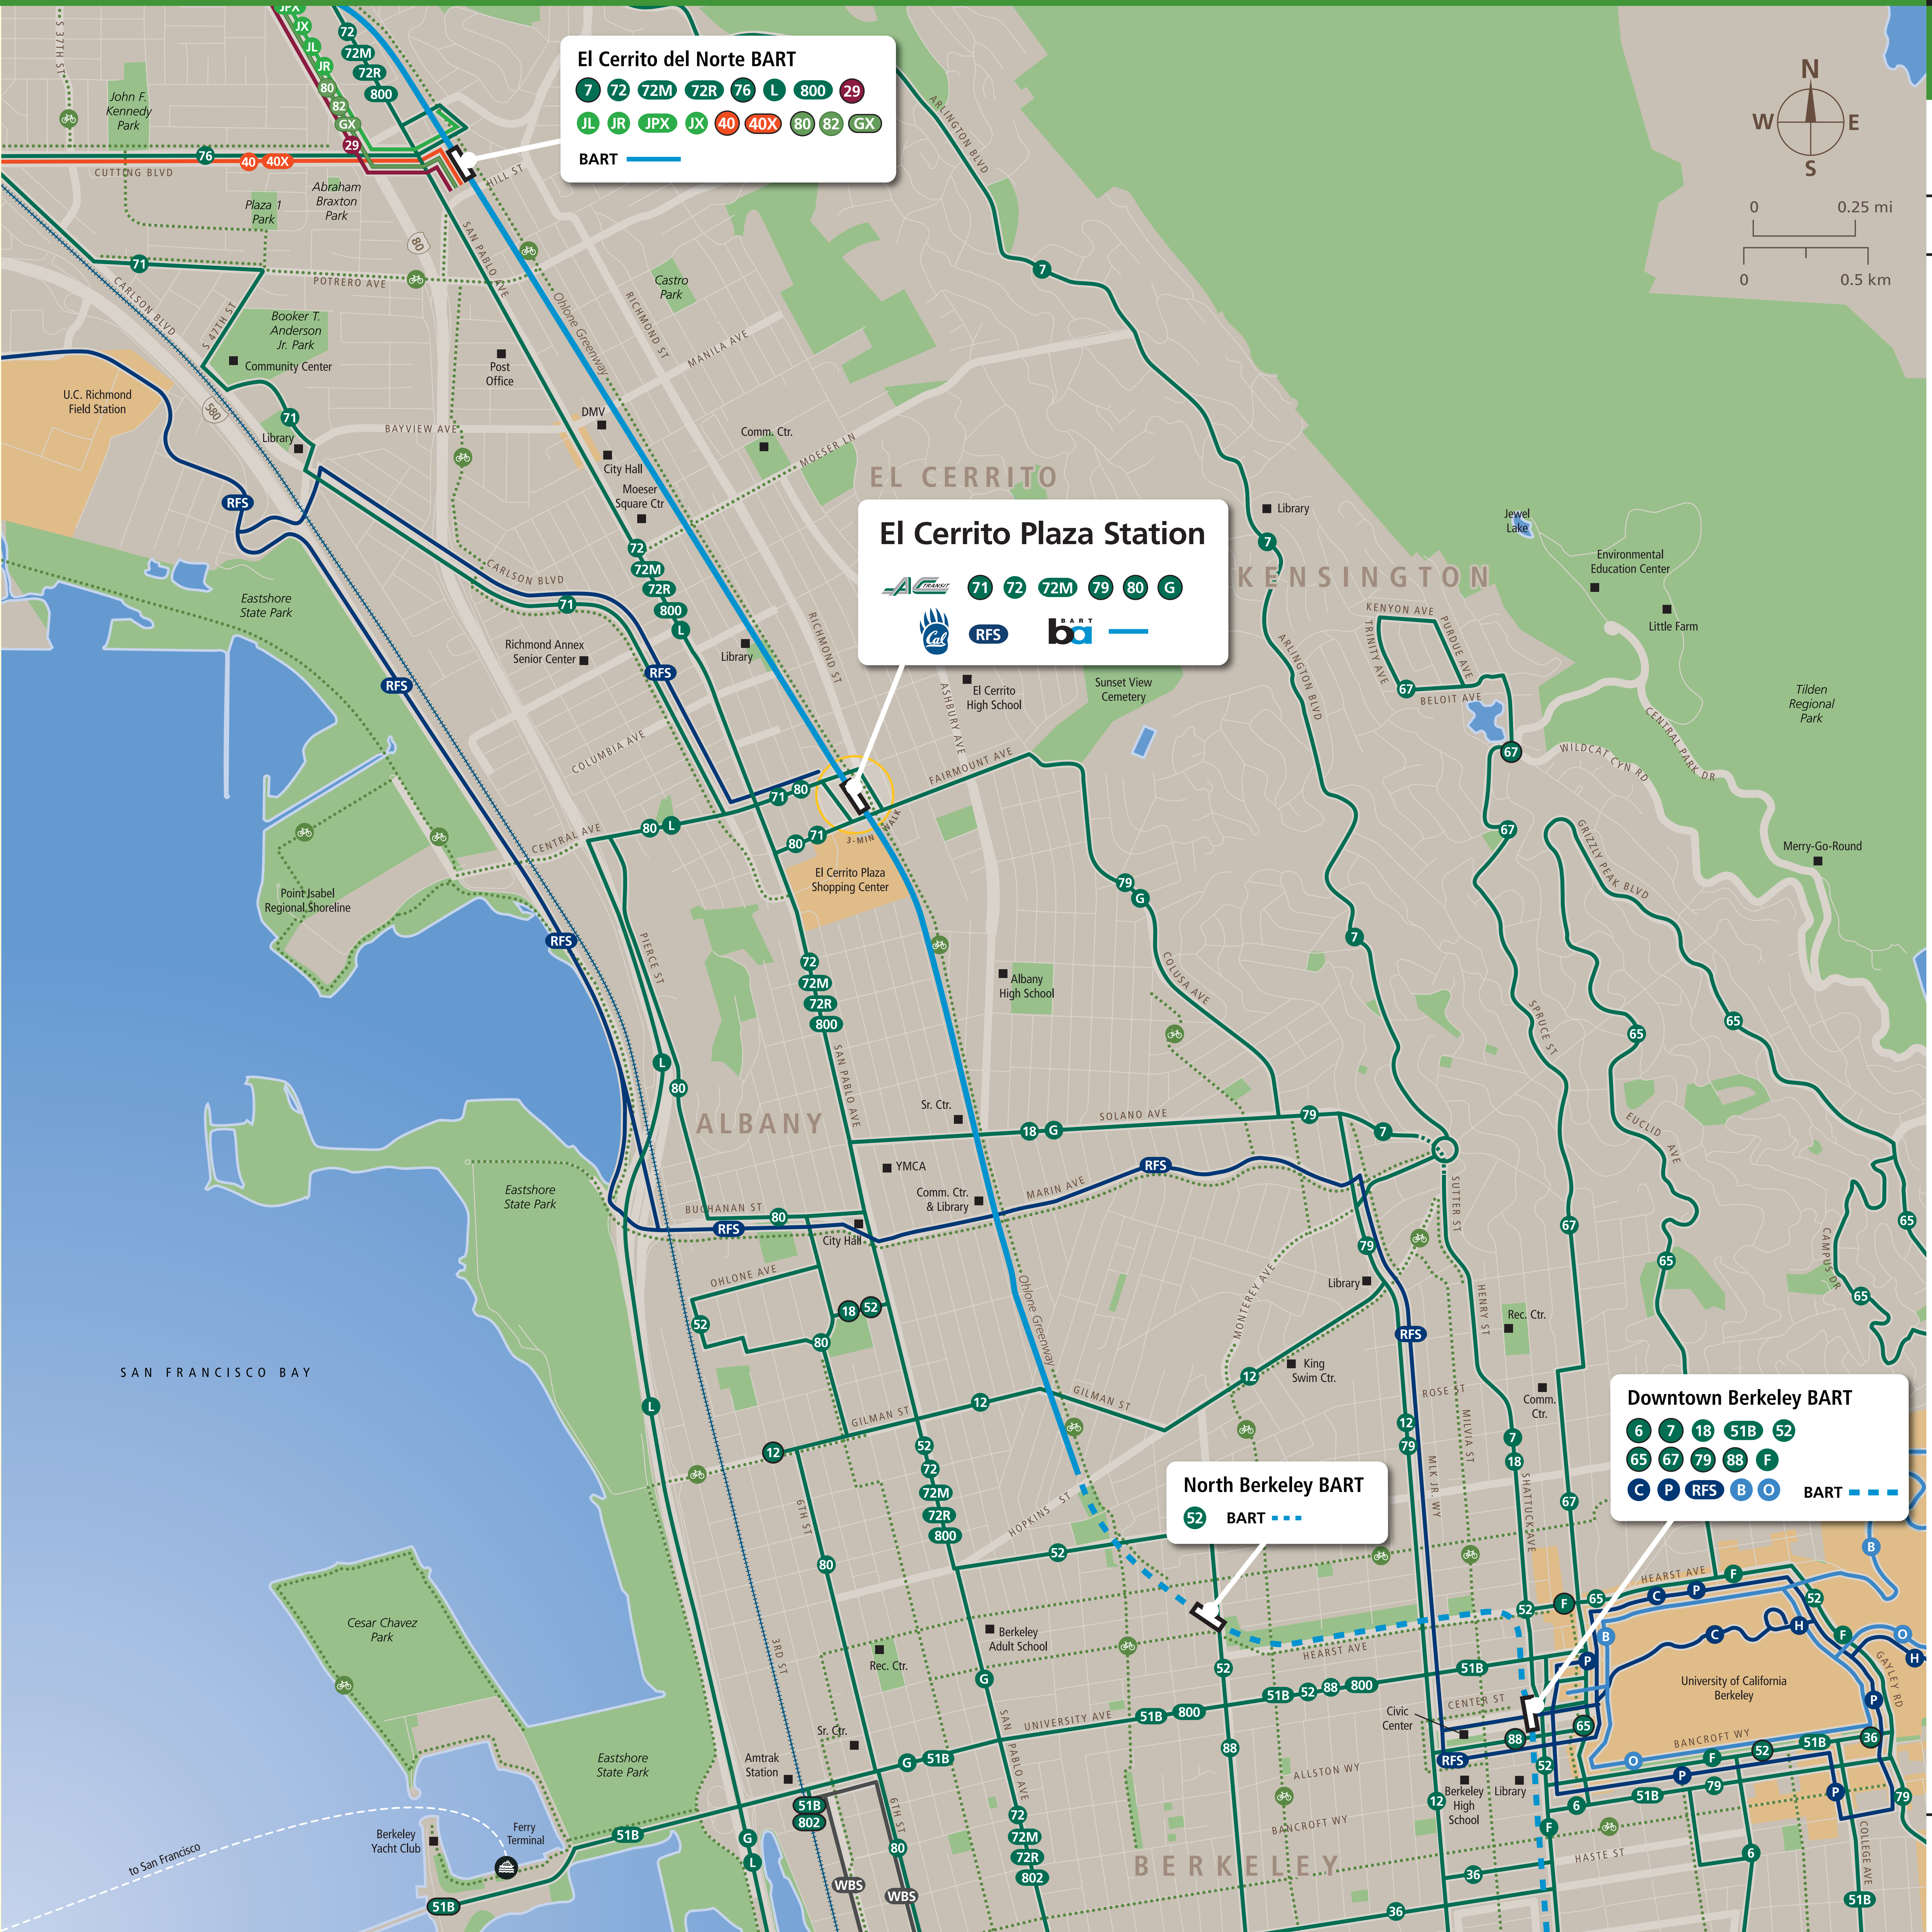

Transit Routes

Rutas del tránsito

公車路線圖

El Cerrito del Norte BART

7 72 72M 72R 76 L 800 29
JL JR JPY JX 40 40X 80 82 GX
BART

El Cerrito Plaza Station

AC Transit 71 72 72M 79 80 G
RFS ba

Downtown Berkeley BART

6 7 18 51B 52
65 67 79 88 F
C P RFS B O BART

North Berkeley BART

52 BART

Transit Information

El Cerrito Plaza Station

El Cerrito

Map Key

- You Are Here
- 3-Minute Walk 500ft/150m Radius
- BART
- BART (underground)
- Amtrak
- AC Transit
- Bear Transit
- Berkeley Lab Shuttle
- Golden Gate Transit
- SolanoExpress
- Napa VINE
- WestCAT
- Route Terminus
- Bike Routes

This map does not show all commuter, express, special event, or all-night routes. Service may vary with time of day or day of week. Service changes may have occurred since printing. Please consult transit agency schedule or contact 511 for more information.

Free Bay Area Transit Information
Dial 5-1-1 or visit 511.org