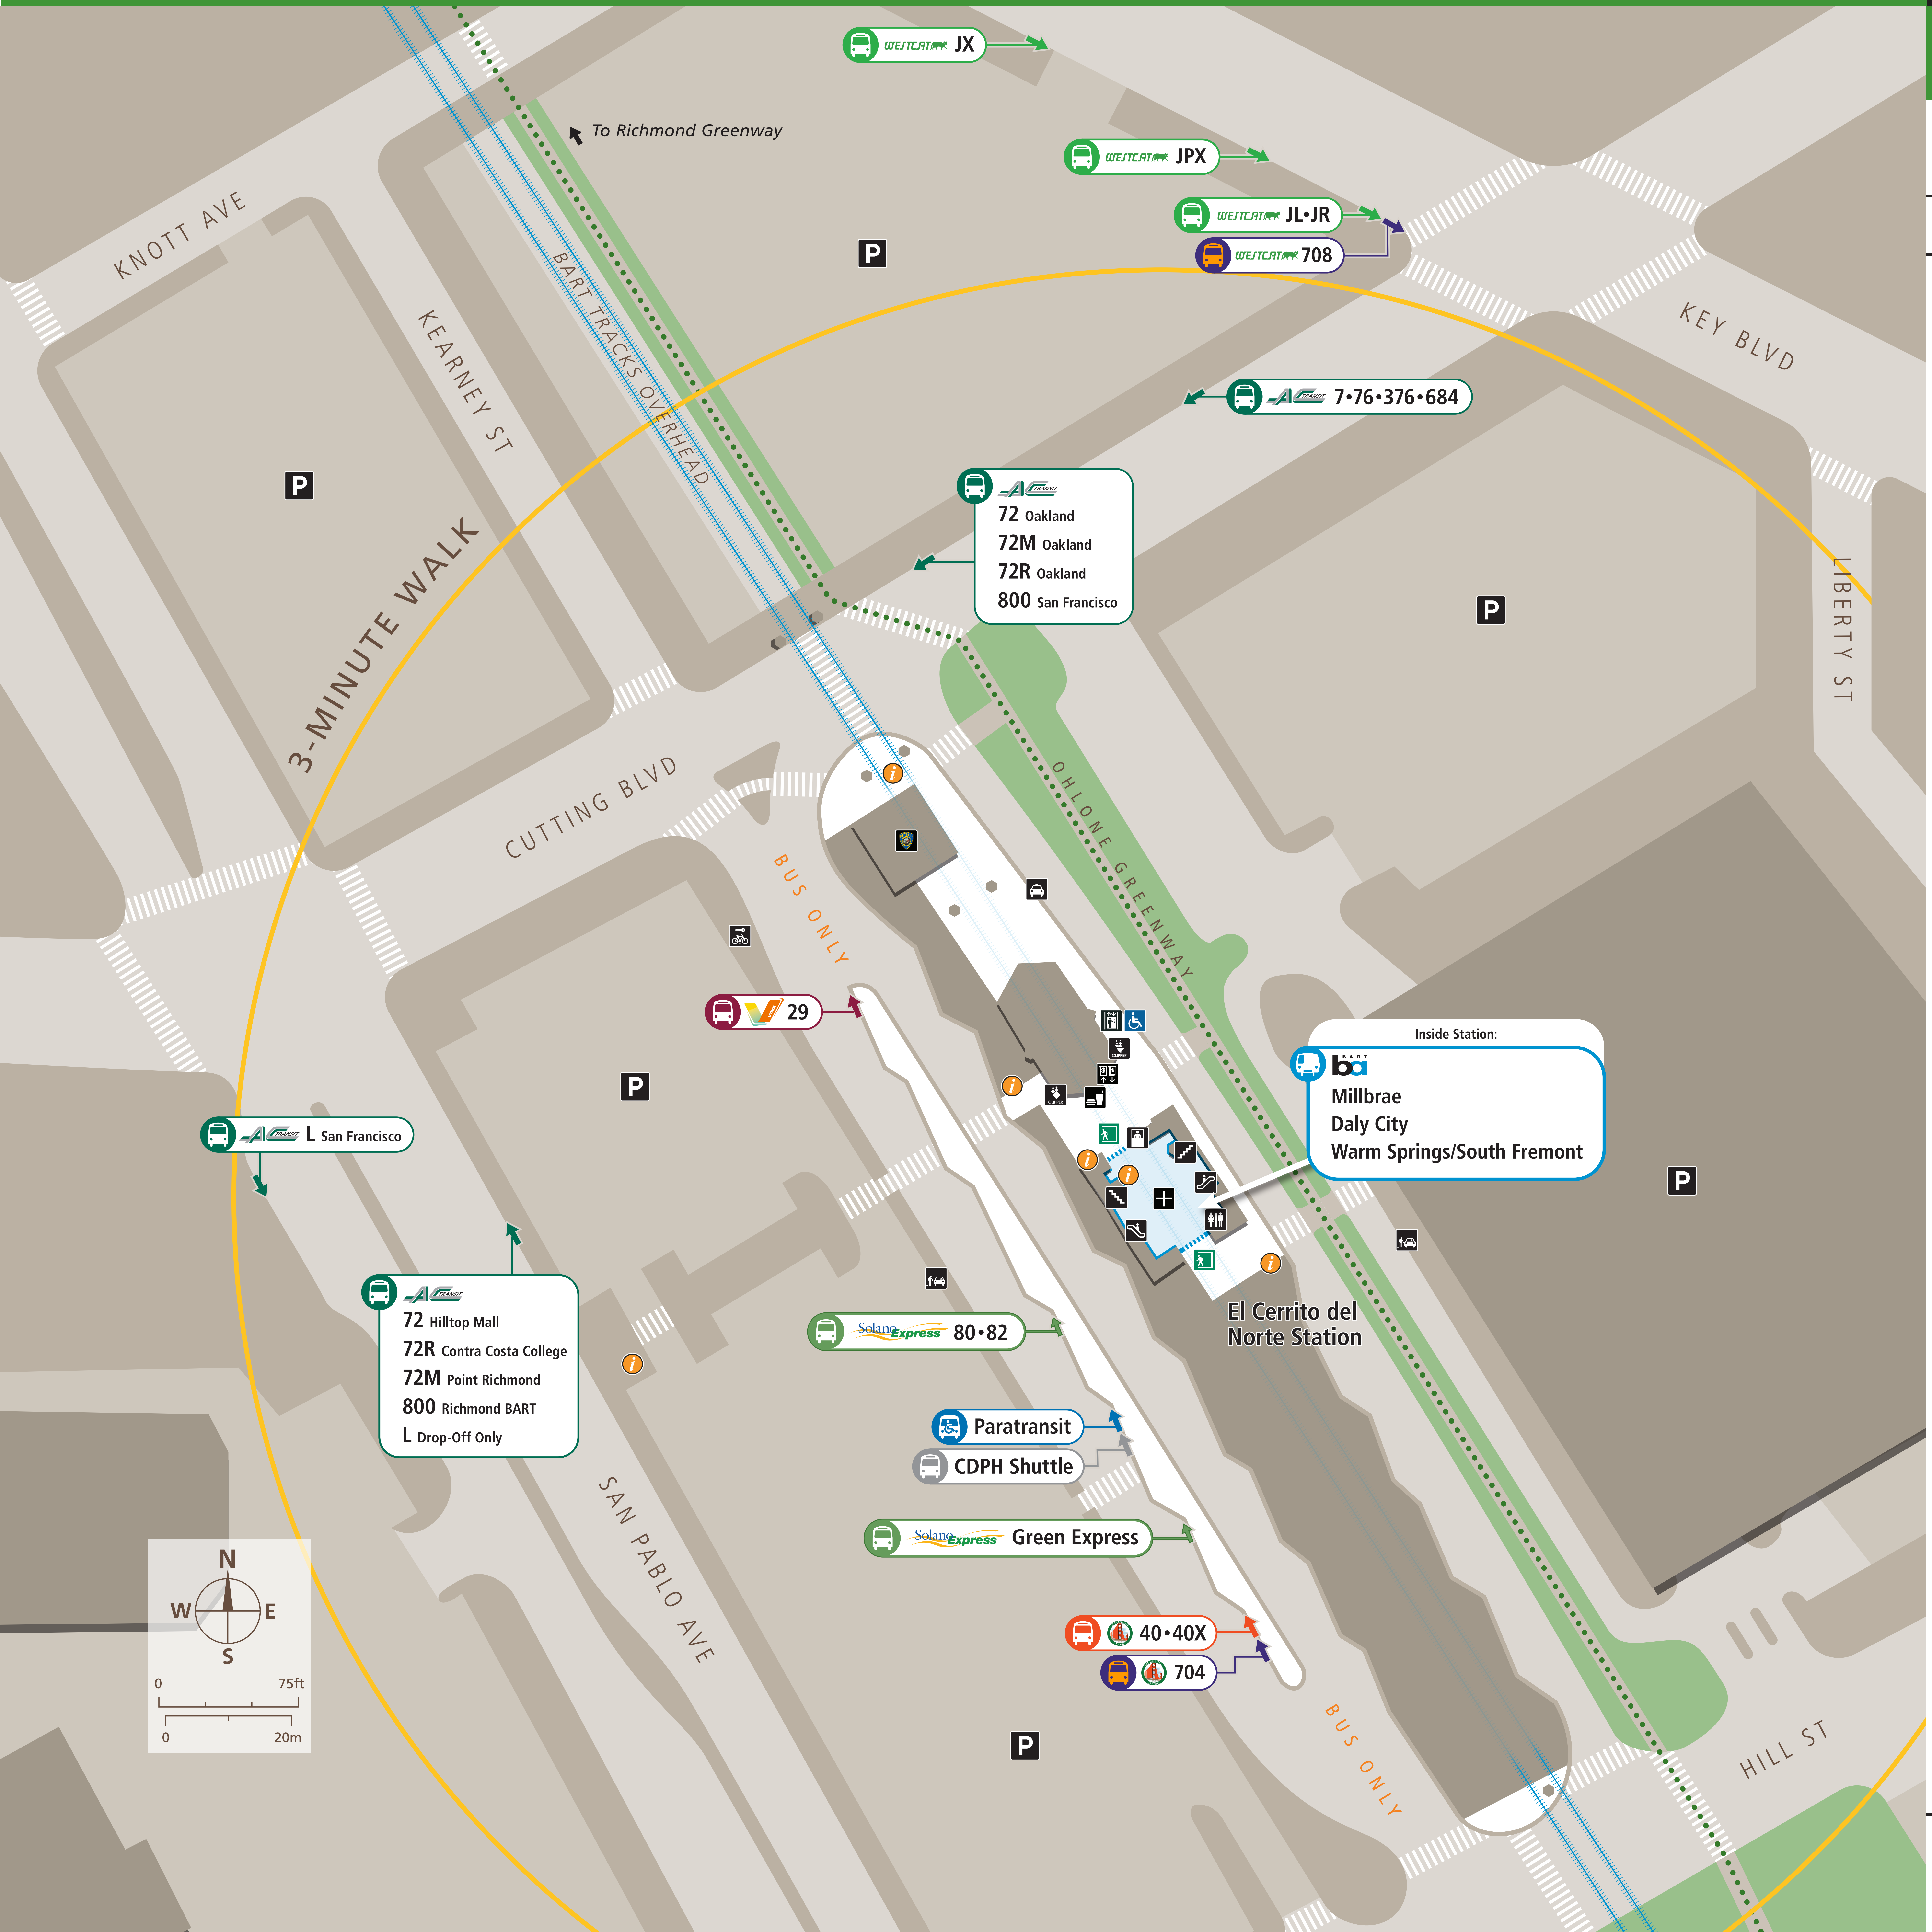

Paradas del tránsito

公車站地圖

Transit Information

El Cerrito del Norte Station

El Cerrito

Map Key

- You Are Here
- 3-Minute Walk
  500ft/150m Radius
- Bus
- Transit Stop
- BART Parking
- BART Police
- Bike Lockers
- Bill Changing
- Elevator
- Escalator
- Passenger Pick-up/Drop-off
- Restrooms
- Stairs
- Station Agent Booth
- Station Entrance/Exit
- Taxi Stand
- Telephone
- **Ticket Vending:**
  - Clipper/BART Tickets
  - Addfare
- Transit Information

Transit Lines

AC Transit	
Local Bus Lines	
7	Downtown Berkeley
72	Hilltop Mall
72	Jack London Square
72M	Point Richmond
72M	Jack London Square
72R	Contra Costa College
72R	Jack London Square
76	Hilltop Mall
376	Pinole Nights
All Nighter Bus Lines (Approx. 1 am-5 am)	
800	San Francisco (Market St & Van Ness Ave)
800	Richmond BART
Transbay Bus Line	
L	San Francisco
SolanoExpress	
80	Vallejo Transit Center
82	Serenito Transit Center
Green Express: Fairfield / Suisun City	
Golden Gate Transit	
Regional Bus Lines	
40	San Rafael Transit Center
40X	San Rafael Transit Center
Early Bird Bus Line (Approx. 4 am-5 am)	
704	San Francisco Temporary Transbay Terminal
Vine Transit	
29	Napa / Calistoga
WestCAT	
Regional Bus Lines	
JL	Hilltop Mall / Pinole / Hercules Transit Center
JR	Pinole / Hercules Transit Center
JX	Hercules Transit Center
JPX	Pinole / Hercules Transit Center
Early Bird Bus Line (Approx. 4 am-5 am)	
708	19th Street Oakland

**Free Bay Area
Transit Information**
Dial 5-1-1 or visit 511.org

Revised February 1, 2019

3-MINUTE WALK

CUTTING BLVD

SAN PABLO AVE

KEY BLVD

LIBERTY ST

HILL ST

WESTCAT JX

WESTCAT JPX

WESTCAT JL-JR

WESTCAT 708

7-76-376-684

72 Oakland
72M Oakland
72R Oakland
800 San Francisco

29

L San Francisco

72 Hilltop Mall
72R Contra Costa College
72M Point Richmond
800 Richmond BART
L Drop-Off Only

SolanoExpress 80-82

Paratransit

CDPH Shuttle

SolanoExpress Green Express

40-40X

704

Inside Station:
Millbrae
Daly City
Warm Springs/South Fremont

El Cerrito del Norte Station