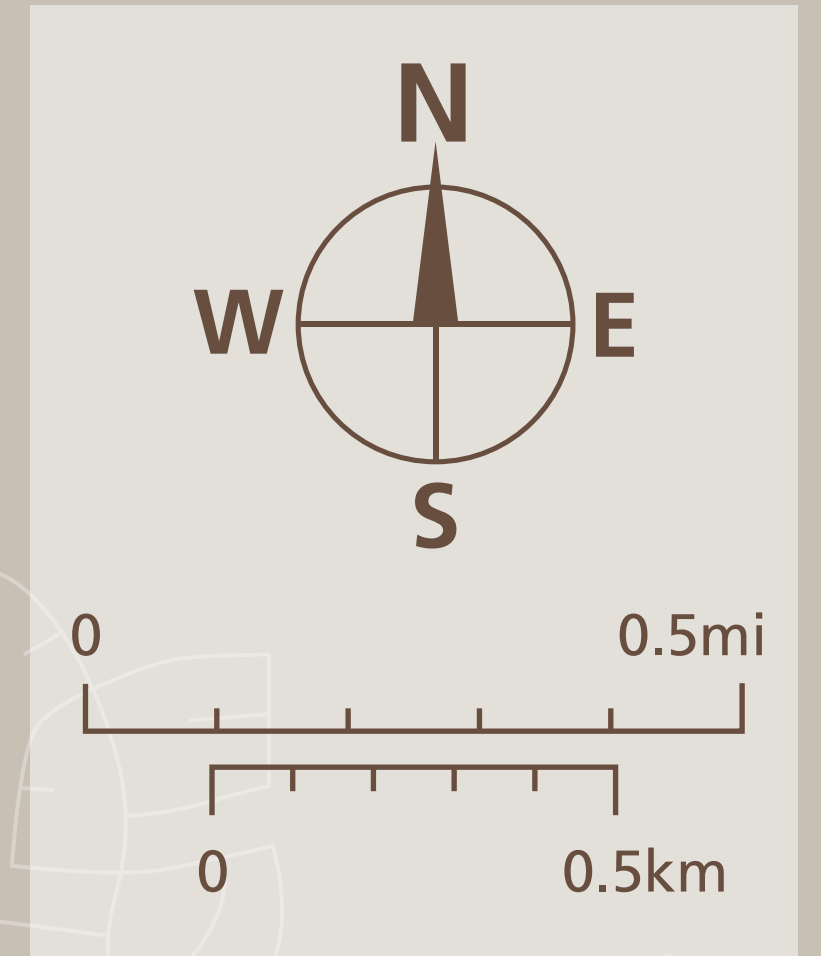

Map Key

- You Are Here
- 5-Minute Walk 1000ft/305m Radius
- BART
- ACE
- County Connection
- Modesto Area Express
- San Joaquin RTD
- Stanislaus Regional Transit
- Wheels
- Route Terminus
- Shared Use Bicycle & Pedestrian Path or Trail
- On-Street Bicycle Connection (Future Trail)

This map does not show all commuter, express, special event, or all-night routes. Service may vary with time of day or day of week. Service changes may have occurred since printing. Please consult transit agency schedule or contact 511 for more information.

West Dublin/Pleasanton BART

BART

Pleasanton ACE

ACE