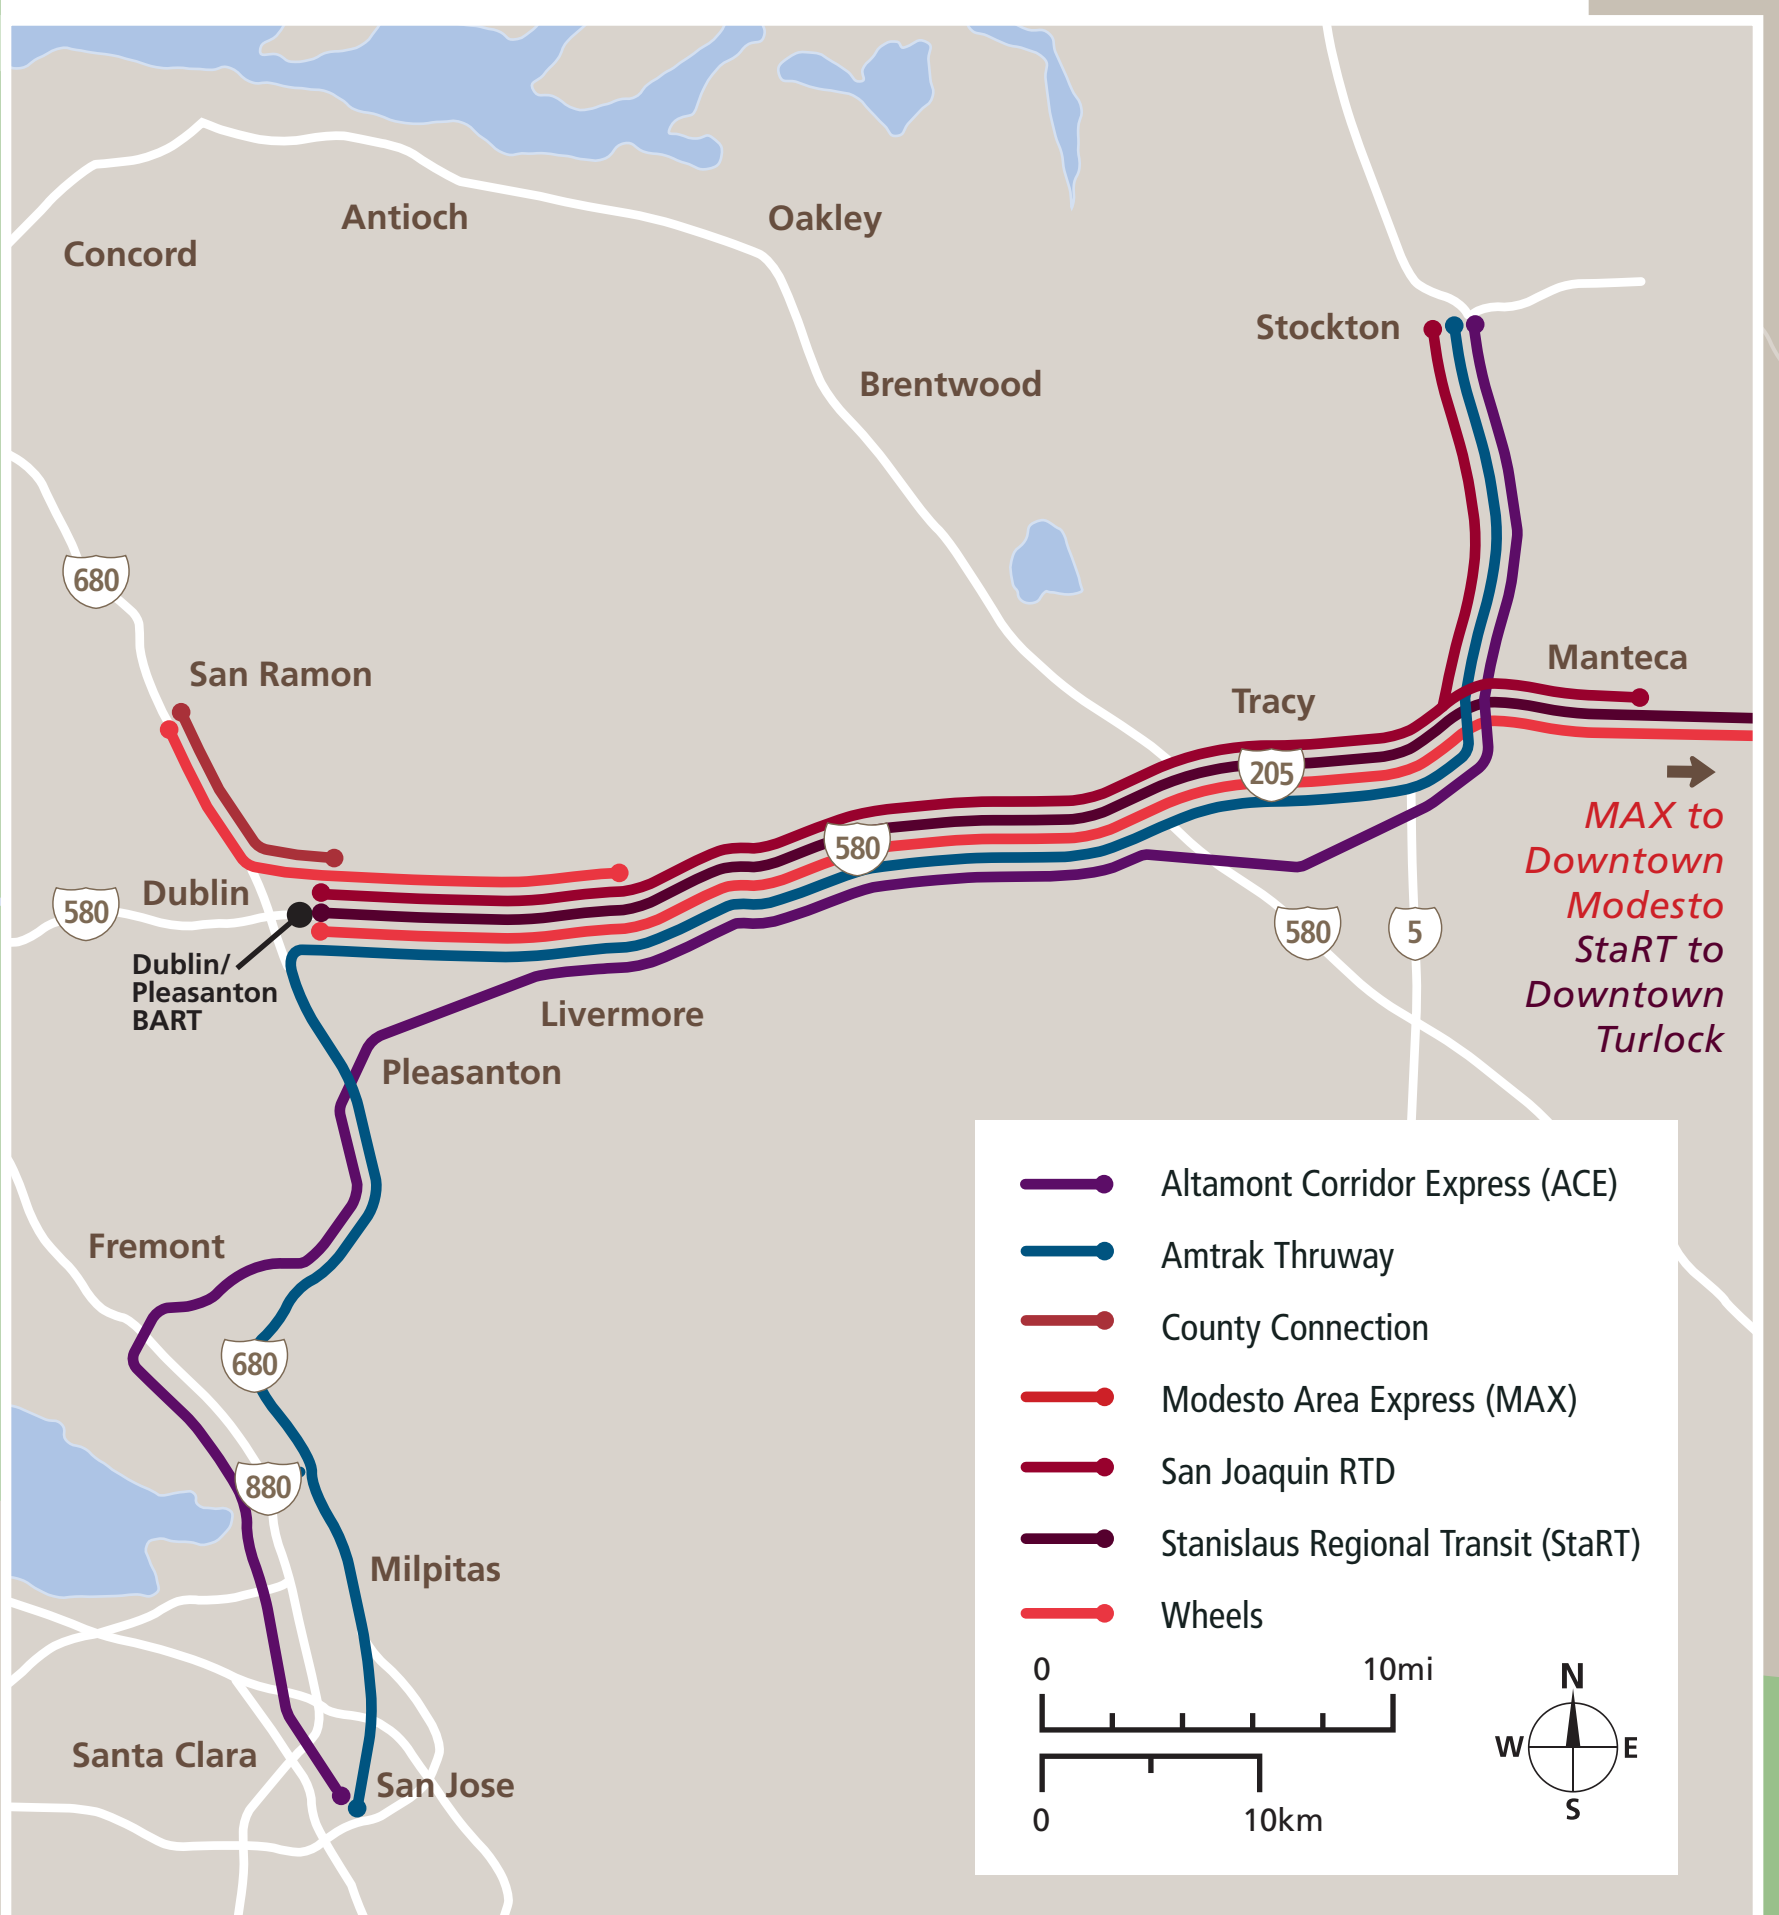

Transit Routes

Rutas del tránsito

公車路線圖

Transit Information

Dublin/Pleasanton Station

Dublin/Pleasanton Station
5801 Owens Drive, Pleasanton

Map Key

- You Are Here
- 5-Minute Walk 1000ft/305m Radius
- BART
- ACE
- County Connection
- Modesto Area Express
- San Joaquin RTD
- Stanislaus Regional Transit
- Wheels
- Route Terminus
- Shared Use Bicycle & Pedestrian Path or Trail
- On-Street Bicycle Connection (Future Trail)

This map does not show all commuter, express, special event, or all-night routes. Service may vary with time of day or day of week. Service changes may have occurred since printing. Please consult transit agency schedule or contact 511 for more information.

West Dublin/Pleasanton BART

BART

Pleasanton ACE

ACE

Regional Connections

Free Bay Area Transit Information
Dial 5-1-1 or visit 511.org