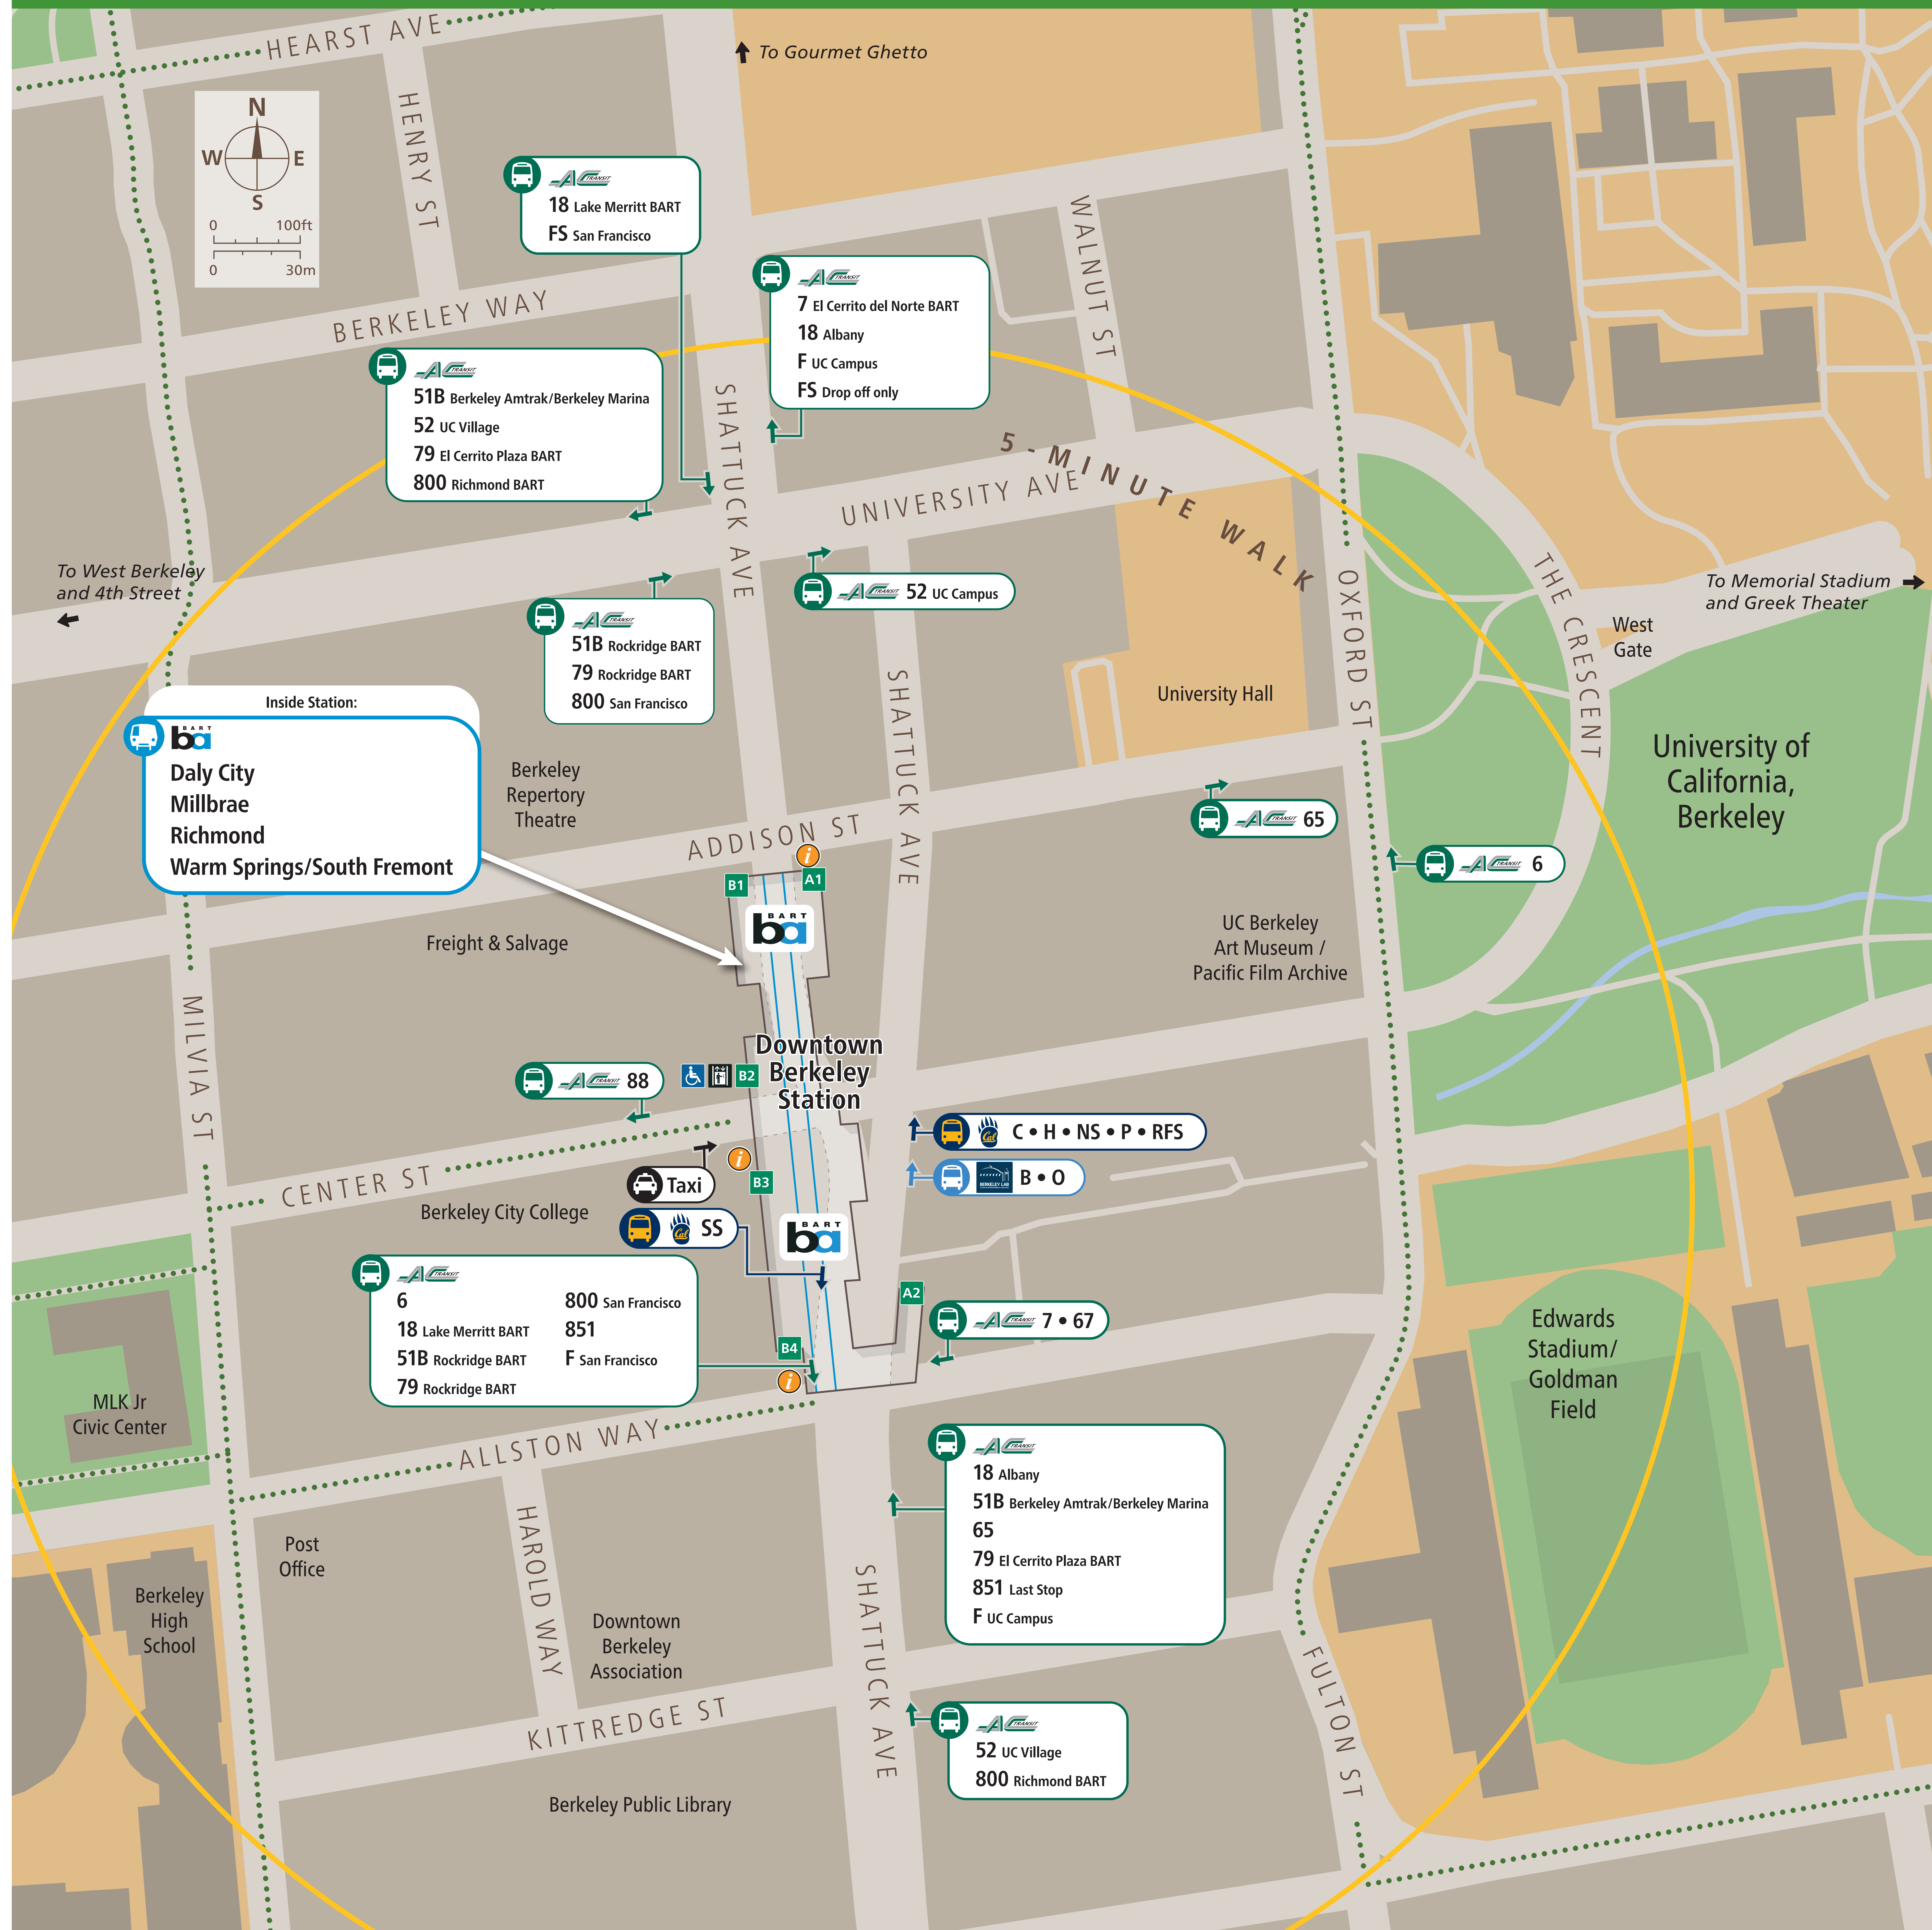

Transit Stops

Paradas del tránsito

公車站地圖

Transit Information

Downtown Berkeley Station

Berkeley

Map Key

- You Are Here
- 5-Minute Walk
  1000ft/305m Radius
- B2 Station Entrance/Exit
- BART Train
- Bus
- Bus Stop
- Elevator
- Wheelchair Accessible
- Transit Information
- Bike Lane, Bike Boulevard,
  or Bike Friendly Street

Transit Lines

AC Transit	
Local Bus Lines	
6	Downtown Oakland
7	El Cerrito del Norte BART
18	University Village, Albany
18	Lake Merritt BART
51B	Berkeley Amtrak / Berkeley Marina
51B	Rockridge BART
52	University Village, Albany
52	UC Berkeley
65	Lawrence Hall of Science
67	Spruce St & Grizzly Peak Blvd
79	El Cerrito Plaza BART
79	Rockridge BART
88	Lake Merritt BART
All Nighter Bus Lines (Approx. 1 am - 5 am)	
800	Market St & Van Ness Ave, San Francisco
800	Richmond BART
851	Fruitvale BART
Transbay Bus Lines	
F	Salesforce Transit Center, San Francisco
FS	Salesforce Transit Center, San Francisco

Bear Transit	
C	Central Campus Line
P	Perimeter Line
RFS	Richmond Field Station Line
NS	North Side Safety Shuttle
SS	South Side Safety Shuttle

Berkeley Lab (LBNL) Shuttle	
B	Blue Route - Blackberry Gate
O	Orange Route - Strawberry Gate

511

Free Bay Area Transit Information
Dial 5-1-1 or visit 511.org

Revised August 15, 2019

18 Lake Merritt BART
FS San Francisco

7 El Cerrito del Norte BART
18 Albany
F UC Campus
FS Drop off only

51B Berkeley Amtrak/Berkeley Marina
52 UC Village
79 El Cerrito Plaza BART
800 Richmond BART

51B Rockridge BART
79 Rockridge BART
800 San Francisco

52 UC Campus

Inside Station:

Daly City
Millbrae
Richmond
Warm Springs/South Fremont

6
18 Lake Merritt BART
51B Rockridge BART
79 Rockridge BART

800 San Francisco
851
F San Francisco

18 Albany
51B Berkeley Amtrak/Berkeley Marina
65
79 El Cerrito Plaza BART
851 Last Stop
F UC Campus

52 UC Village
800 Richmond BART

Downtown Berkeley Station

C • H • NS • P • RFS

B • O

Taxi

SS

7 • 67

6

65

B1

A1

B3

B4

B2

A2

B4

A2

B4

A2