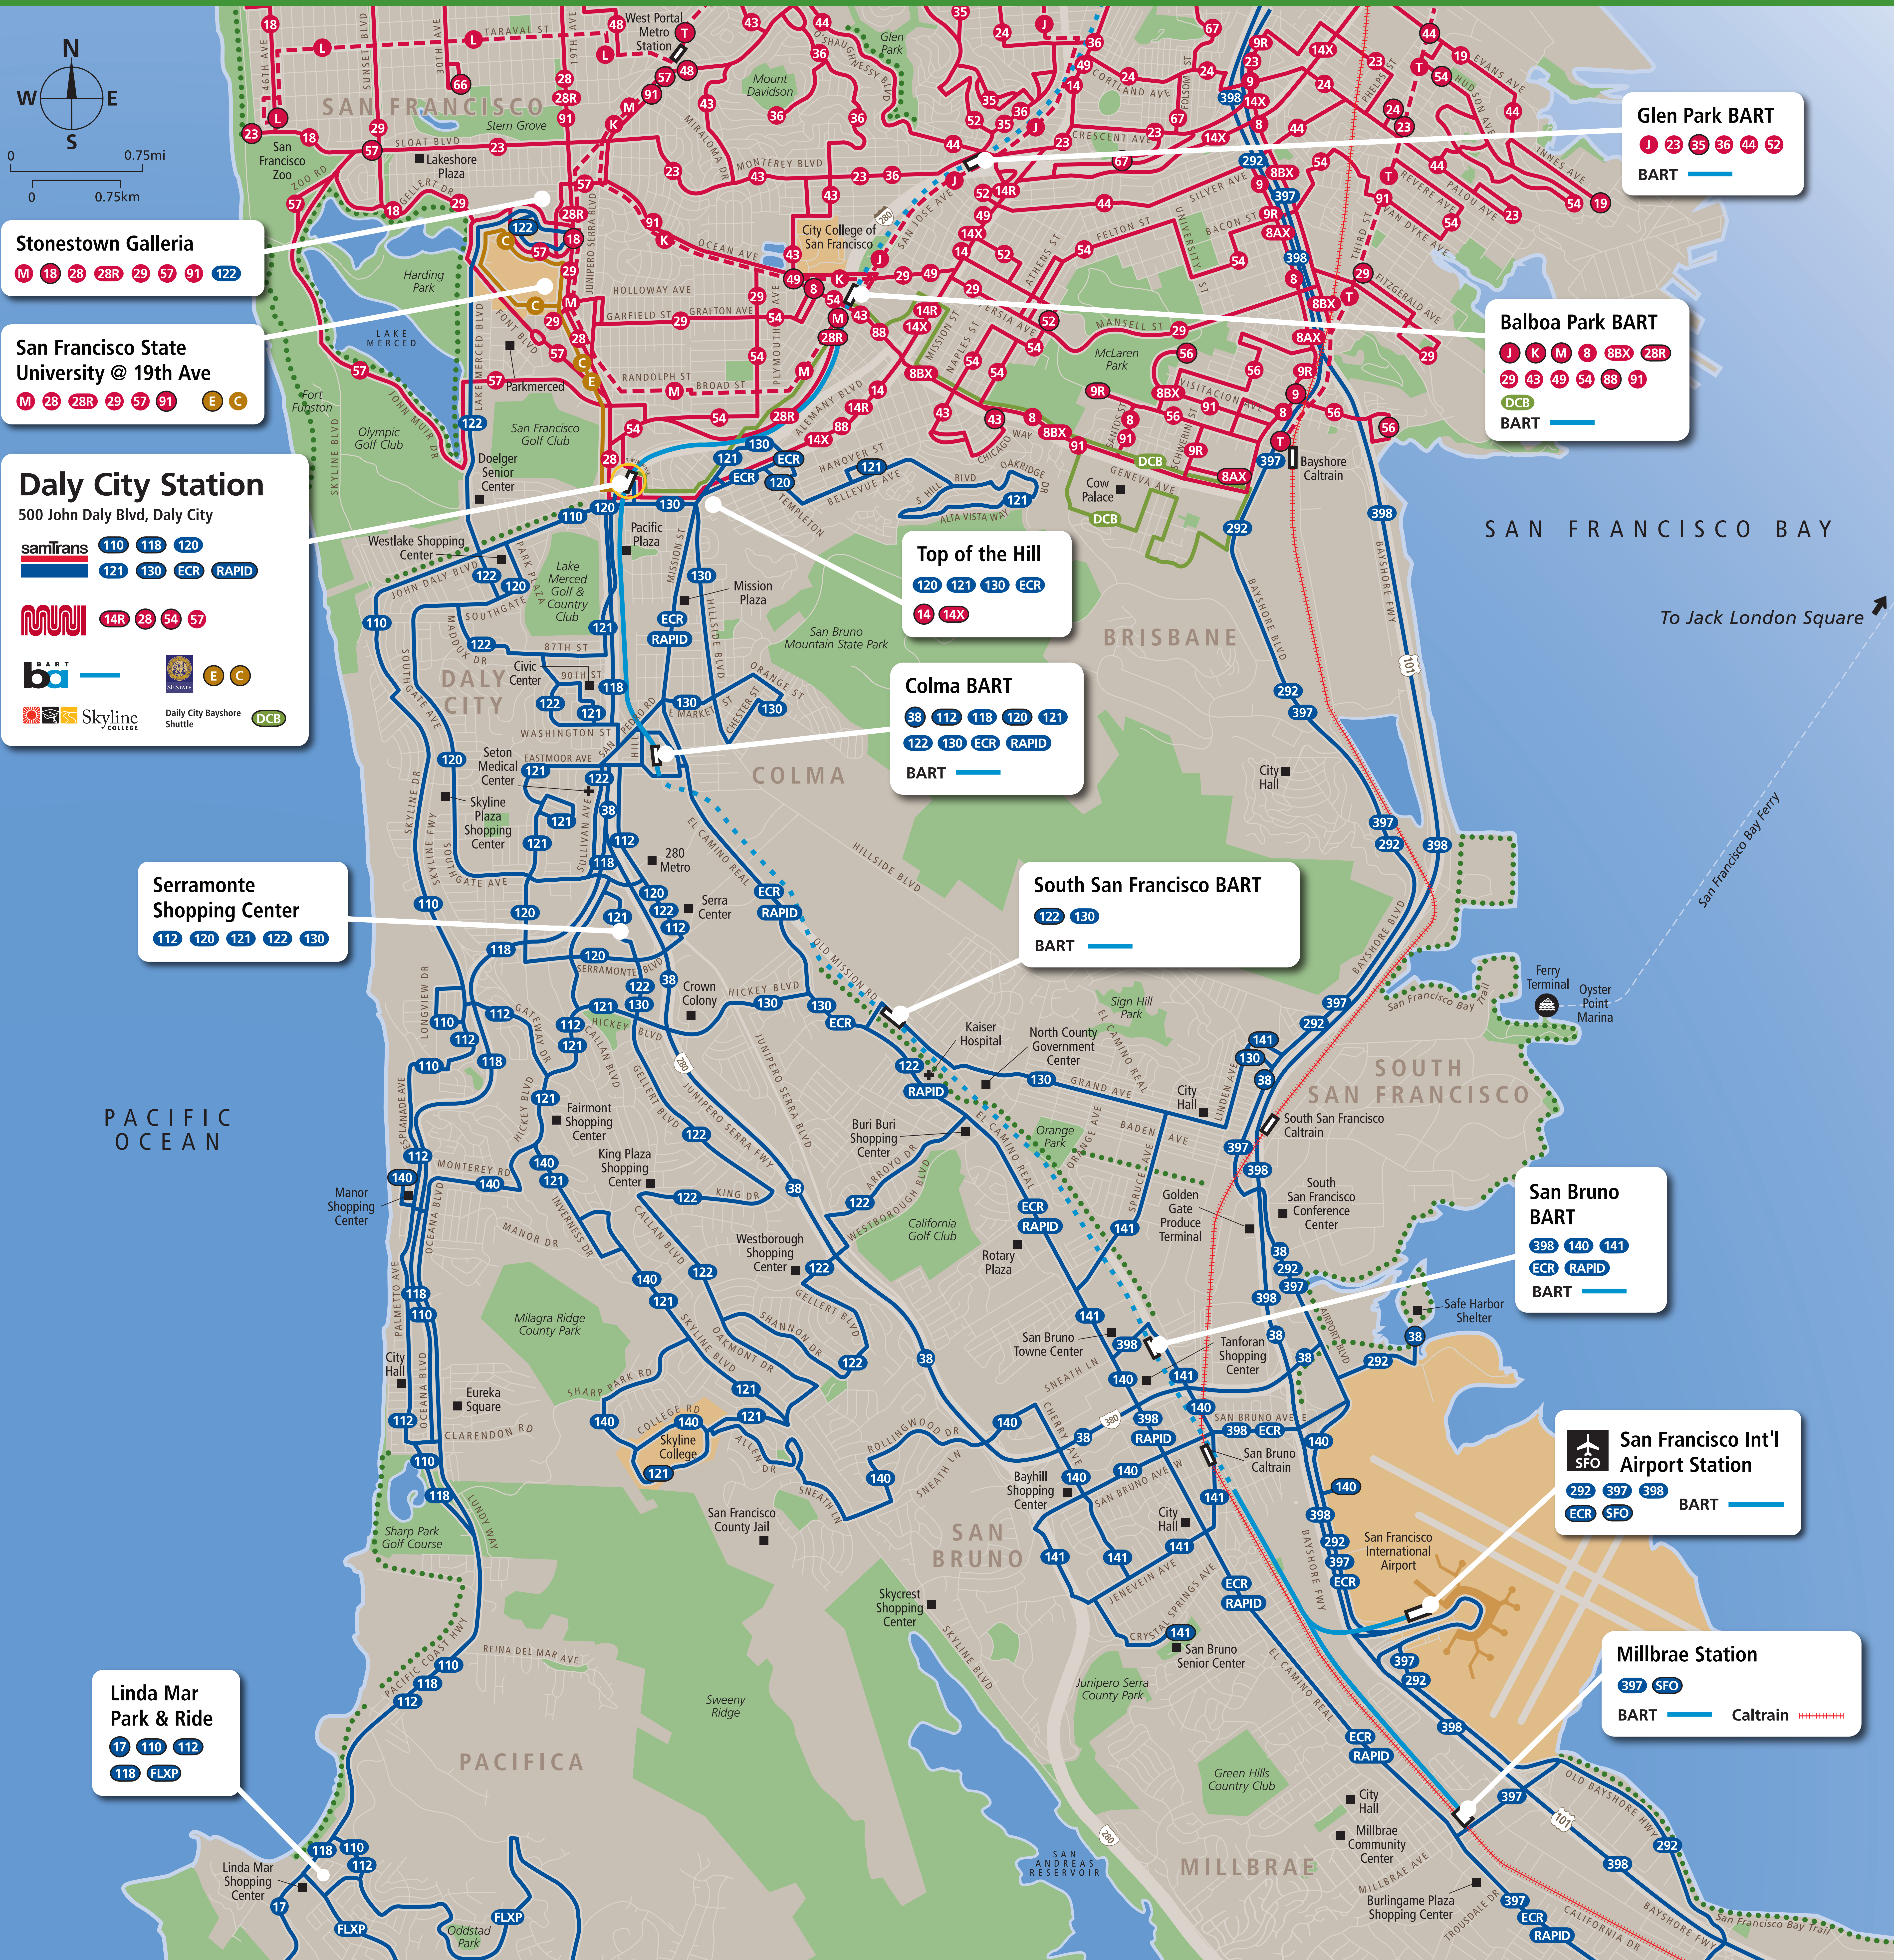

Transit Routes

Rutas del tránsito

公車路線圖

Pook na tinitigilan ng mg Sasakyan

Transit Information

Daly City Station

Daly City

Map Key

- You Are Here
- 3-Minute Walk
  500ft/150m Radius
- BART
- Caltrain
- Muni Metro Light Rail
- Muni Bus
- SamTrans Bus
- Daly City Bayshore Shuttle
- SF State Shuttle
- Route Terminus
- Shared Use Bicycle & Pedestrian Path or Trail
- Ferry Terminal

Free Bay Area
Transit Information
Dial 5-1-1 or visit 511.org