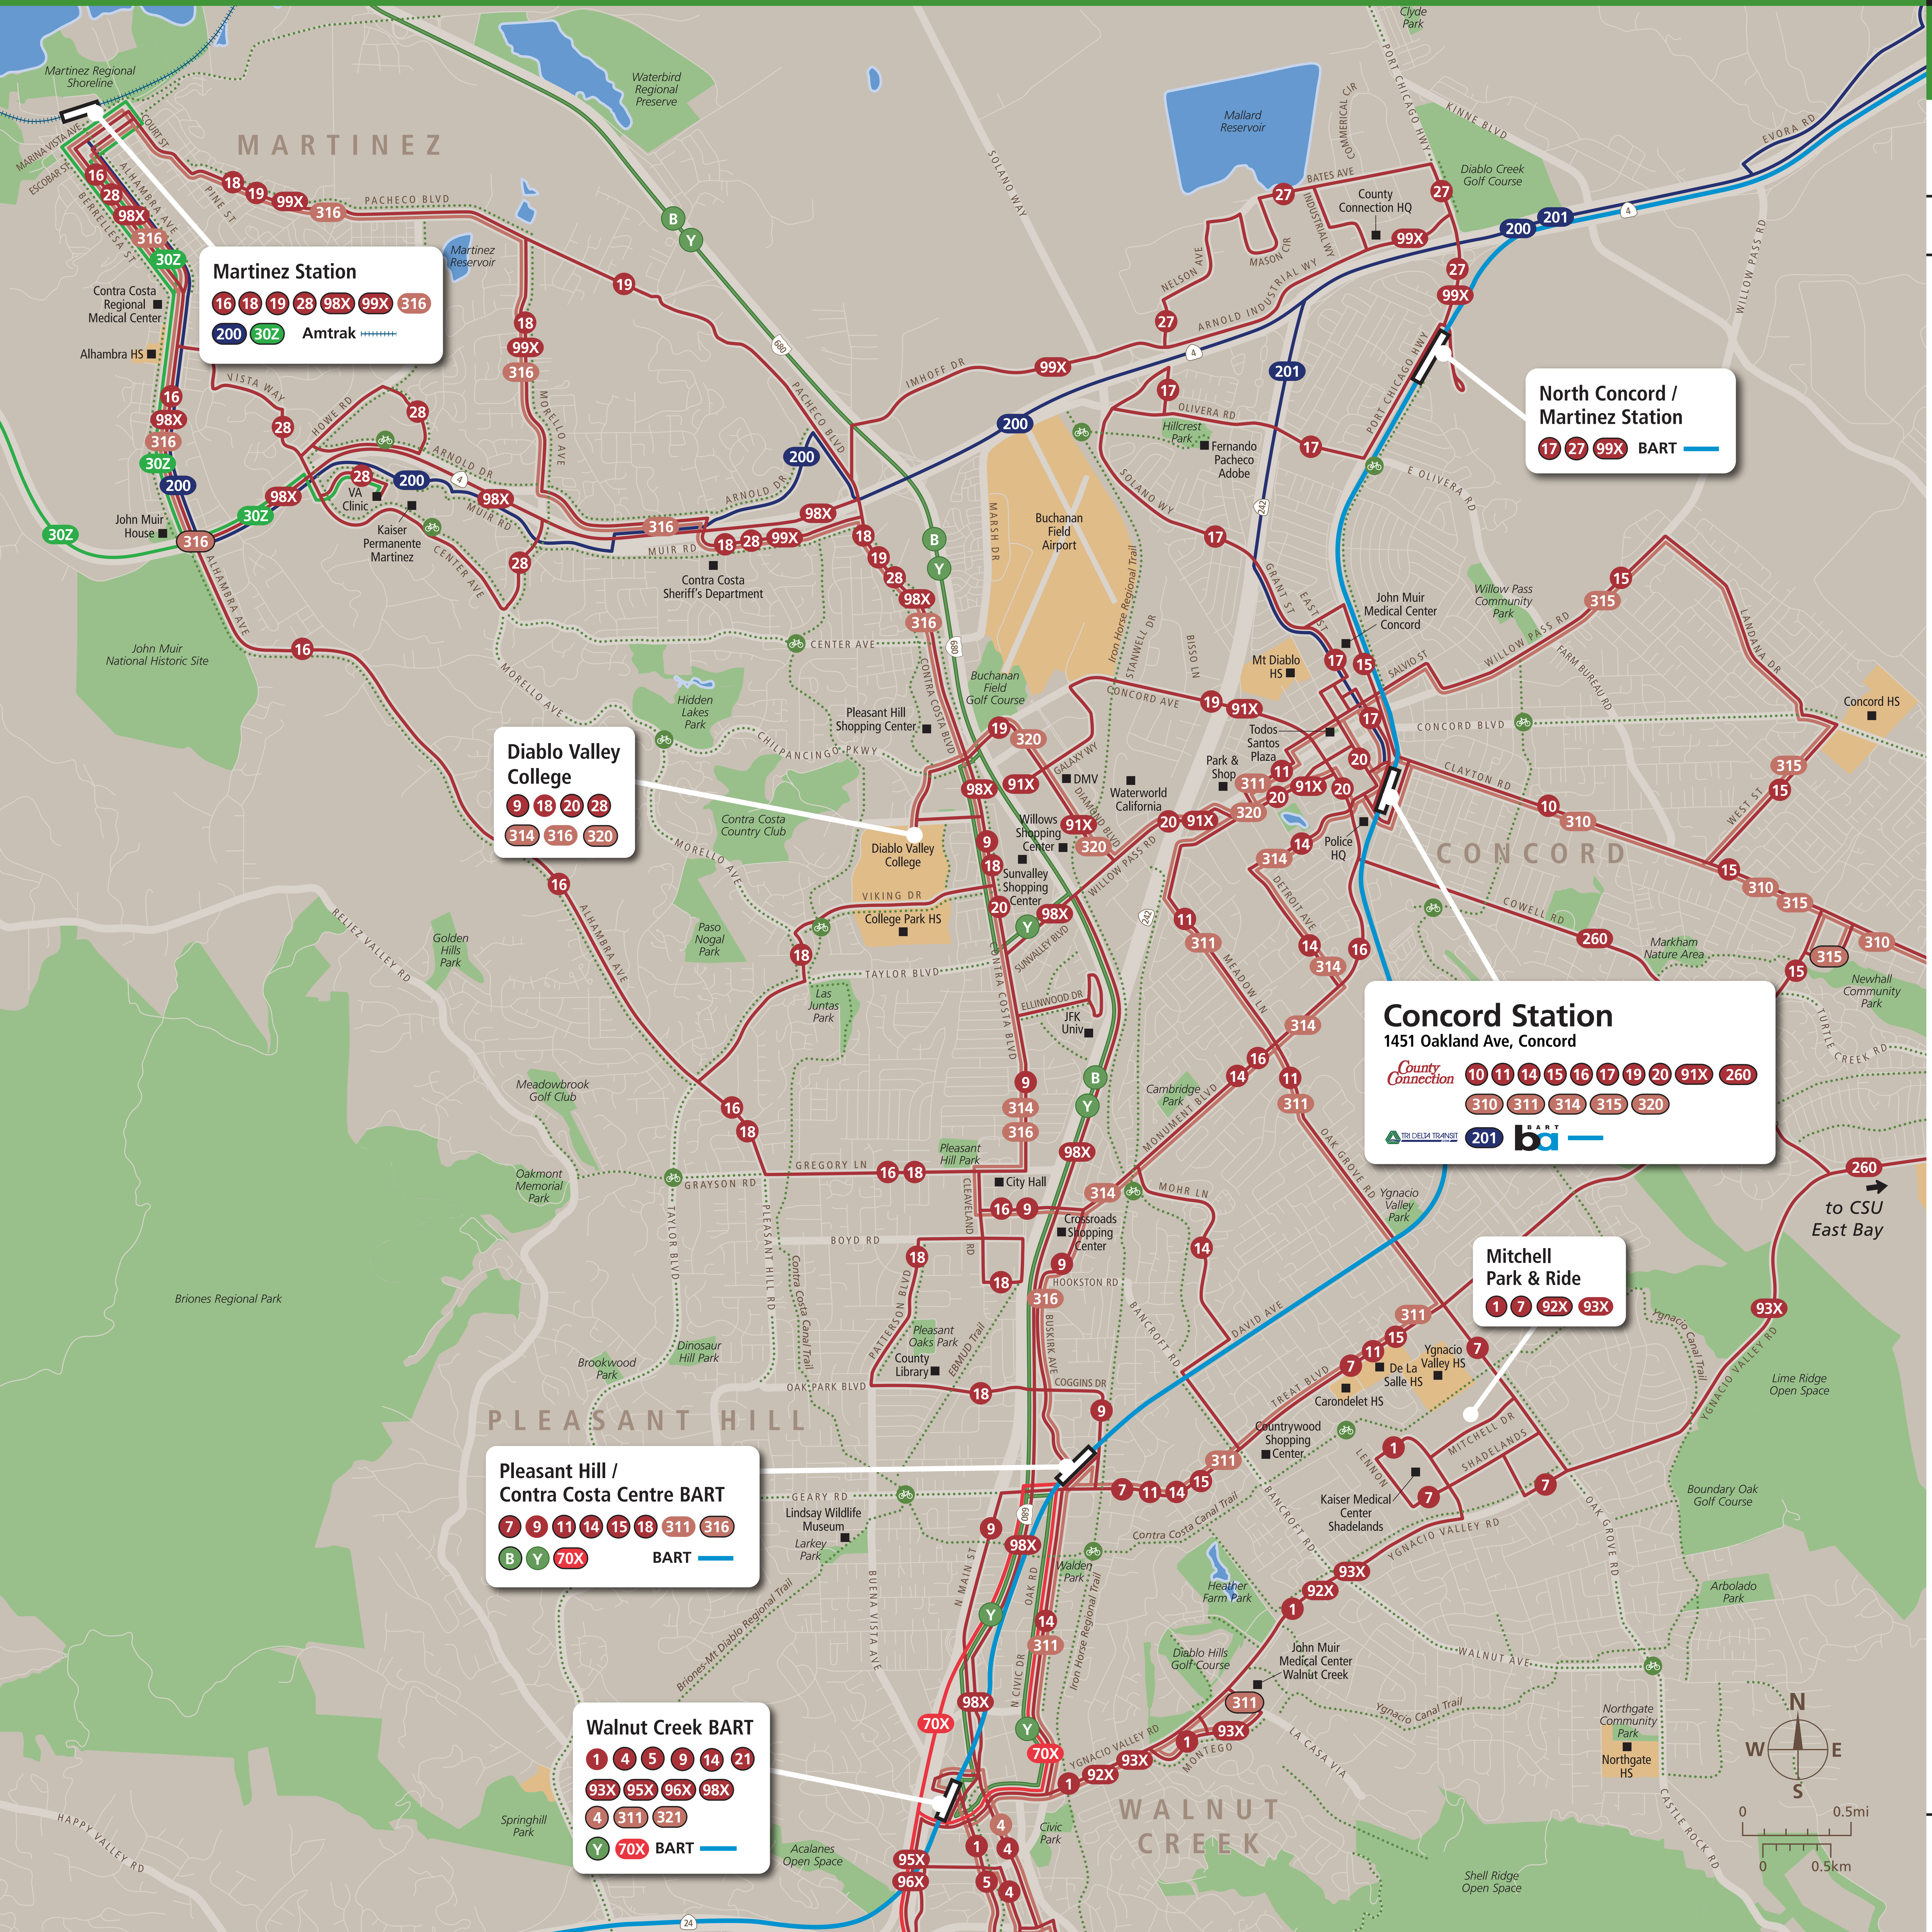

Transit Routes

Rutas del tránsito

公車路線圖

Transit Information

Concord Station

Concord

Map Key

- You Are Here
- BART
- County Connection Weekday Service
- County Connection Weekend Service
- Solano Express
- Tri Delta Transit
- WestCAT
- Wheels
- Route Terminus
- Bike Routes

This map does not show all commuter, express, special event, or all-night routes. Service may vary with time of day or day of week. Service changes may have occurred since printing. Please consult transit agency schedule or contact 511 for more information.

Martinez Station
16 18 19 28 98X 99X 316
200 30Z Amtrak

North Concord / Martinez Station
17 27 99X BART

Diablo Valley College
9 18 20 28
314 316 320

Concord Station
1451 Oakland Ave, Concord
County Connection 10 11 14 15 16 17 19 20 91X 260
310 311 314 315 320
Tri Delta Transit 201 BART

Mitchell Park & Ride
1 7 92X 93X

Pleasant Hill / Contra Costa Centre BART
7 9 11 14 15 18 311 316
B Y 70X BART

Walnut Creek BART
1 4 5 9 14 21
93X 95X 96X 98X
4 311 321
Y 70X BART

Free Bay Area Transit Information
Dial 5-1-1 or visit 511.org