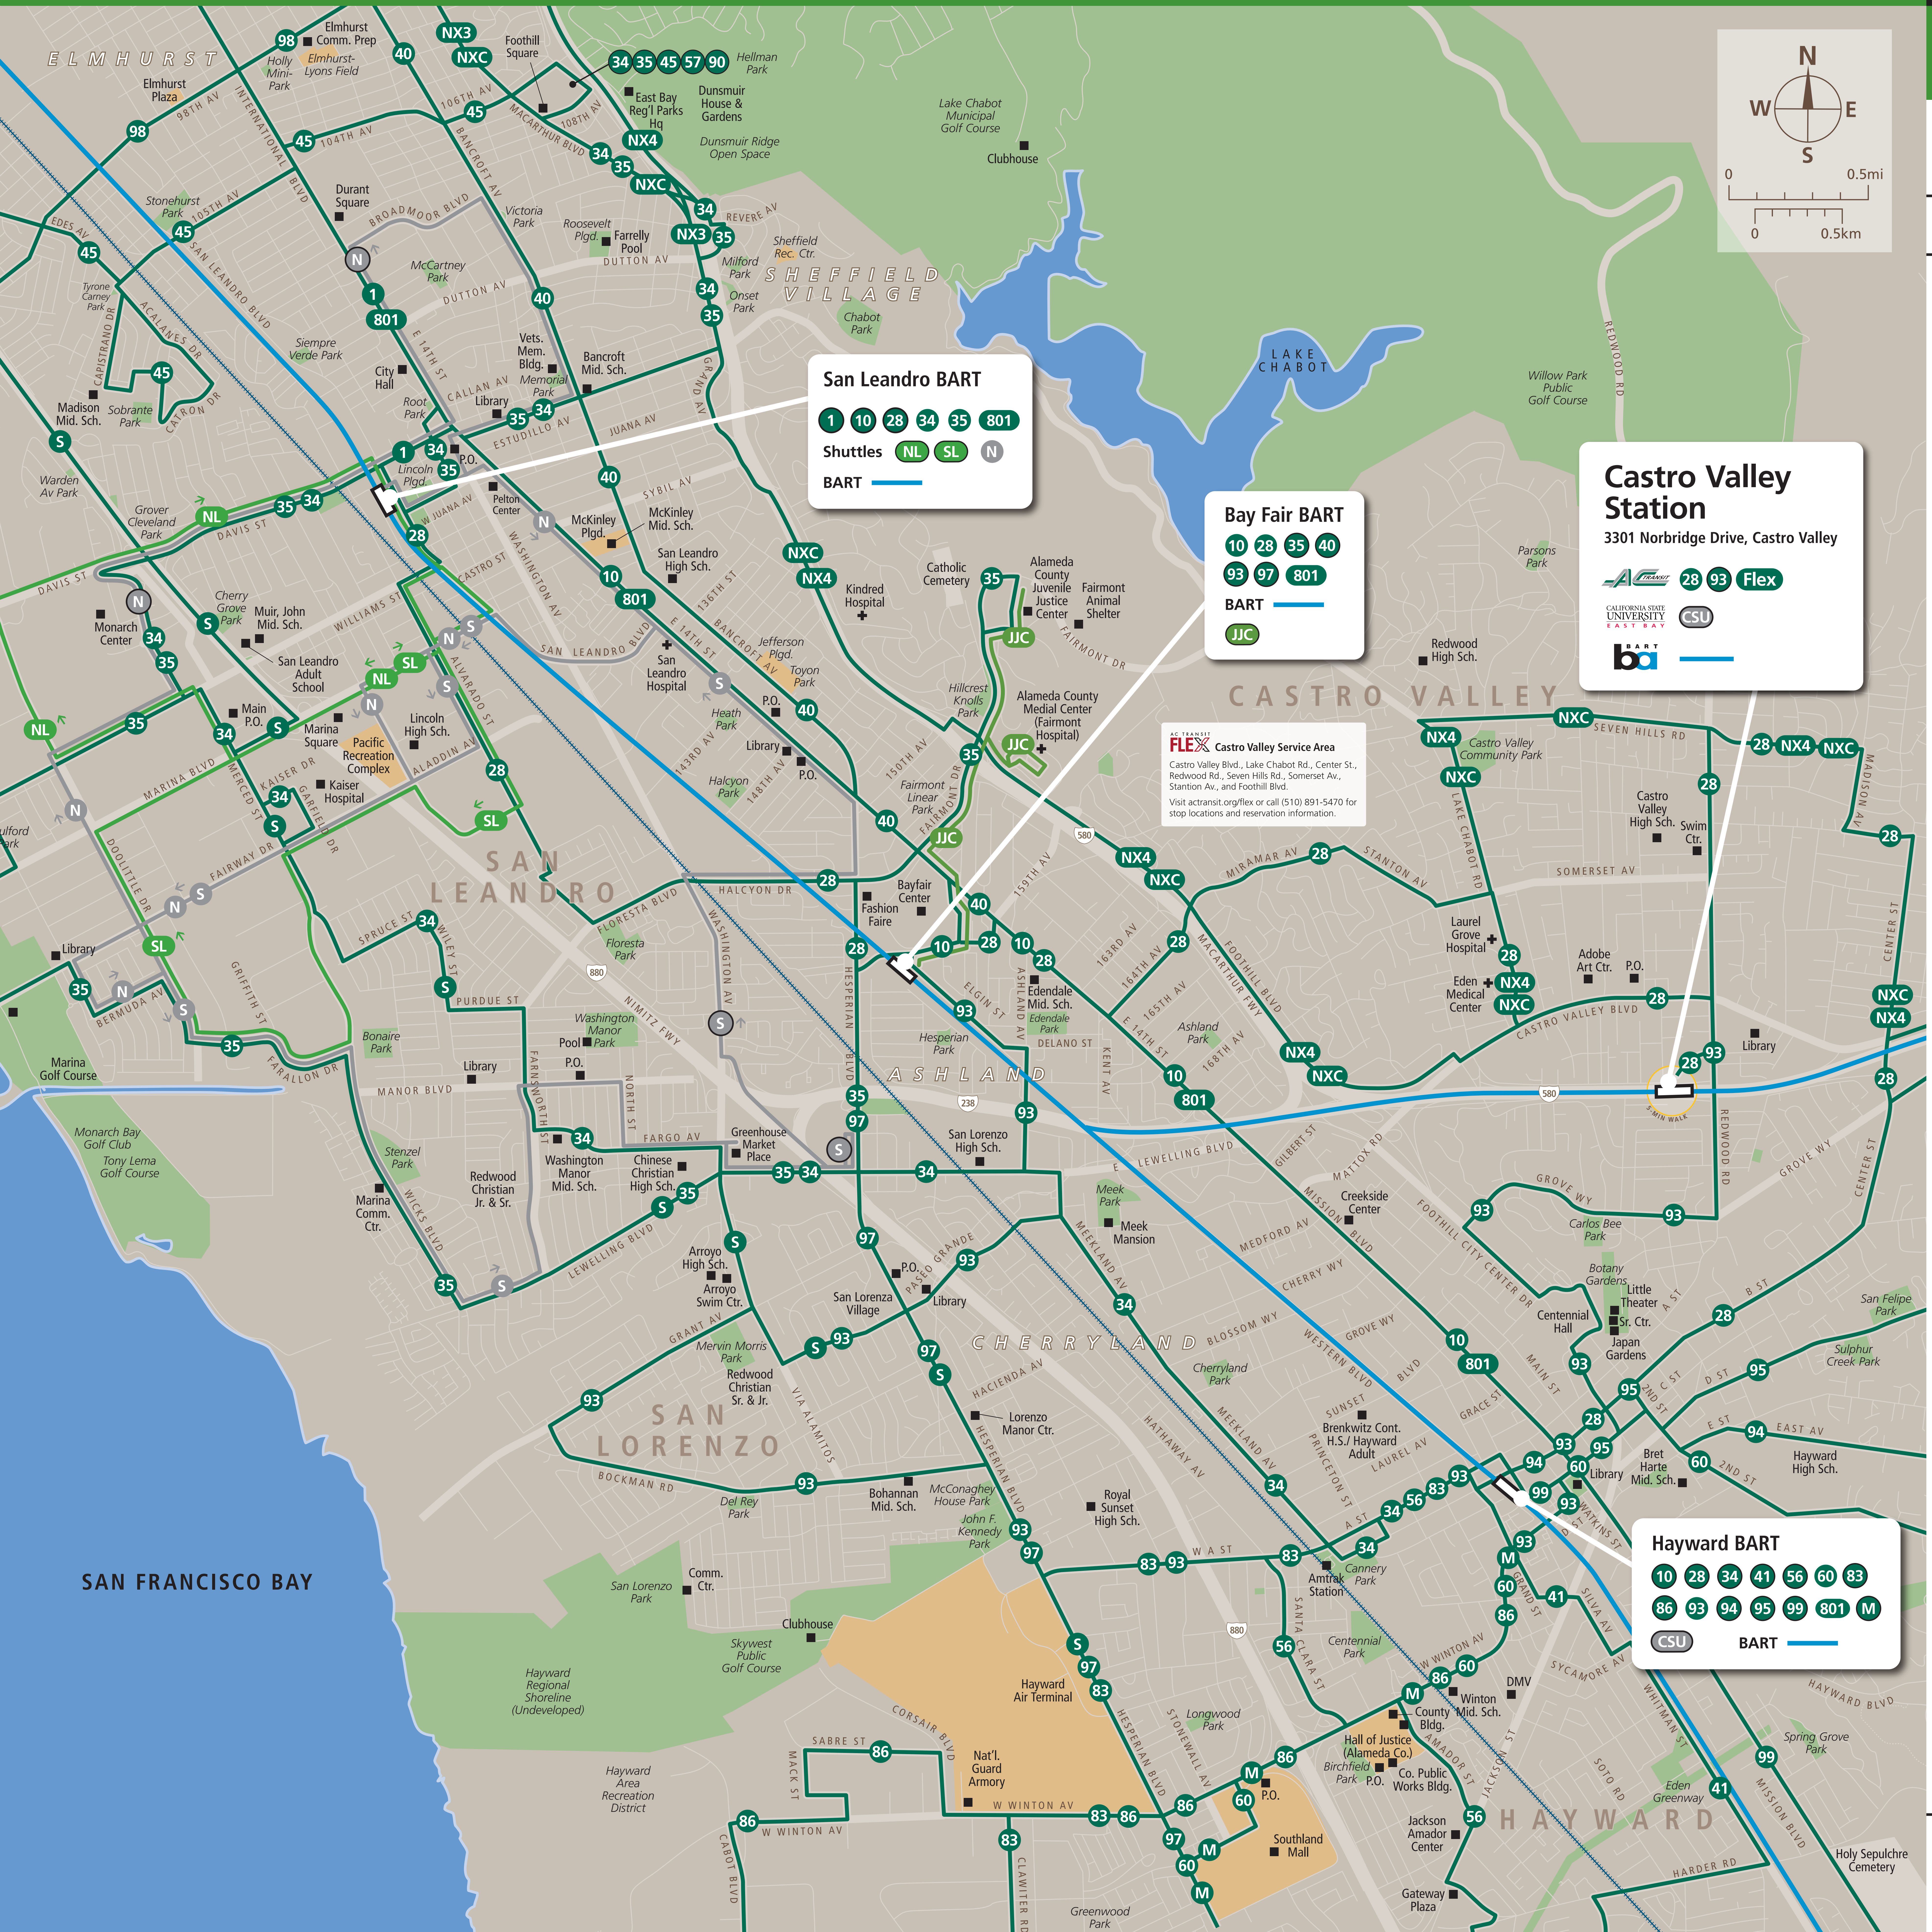

Transit Routes

Rutas del tránsito

公車路線圖

Transit Information

Castro Valley Station

Castro Valley

Map Key

- You Are Here
- BART
- Amtrak
- AC Transit
- Alameda County Sustainability Shuttle
- FLEX Shuttle
- LINKS Shuttle
- Route Terminus

San Leandro BART

1 10 28 34 35 801

Shuttles NL SL N

BART

Bay Fair BART

10 28 35 40

93 97 801

BART

JJC

Castro Valley Station

3301 Norbridge Drive, Castro Valley

28 93 Flex

CSU

BART

Hayward BART

10 28 34 41 56 60 83

86 93 94 95 99 801 M

CSU BART

Free Bay Area Transit Information

Dial 5-1-1 or visit 511.org