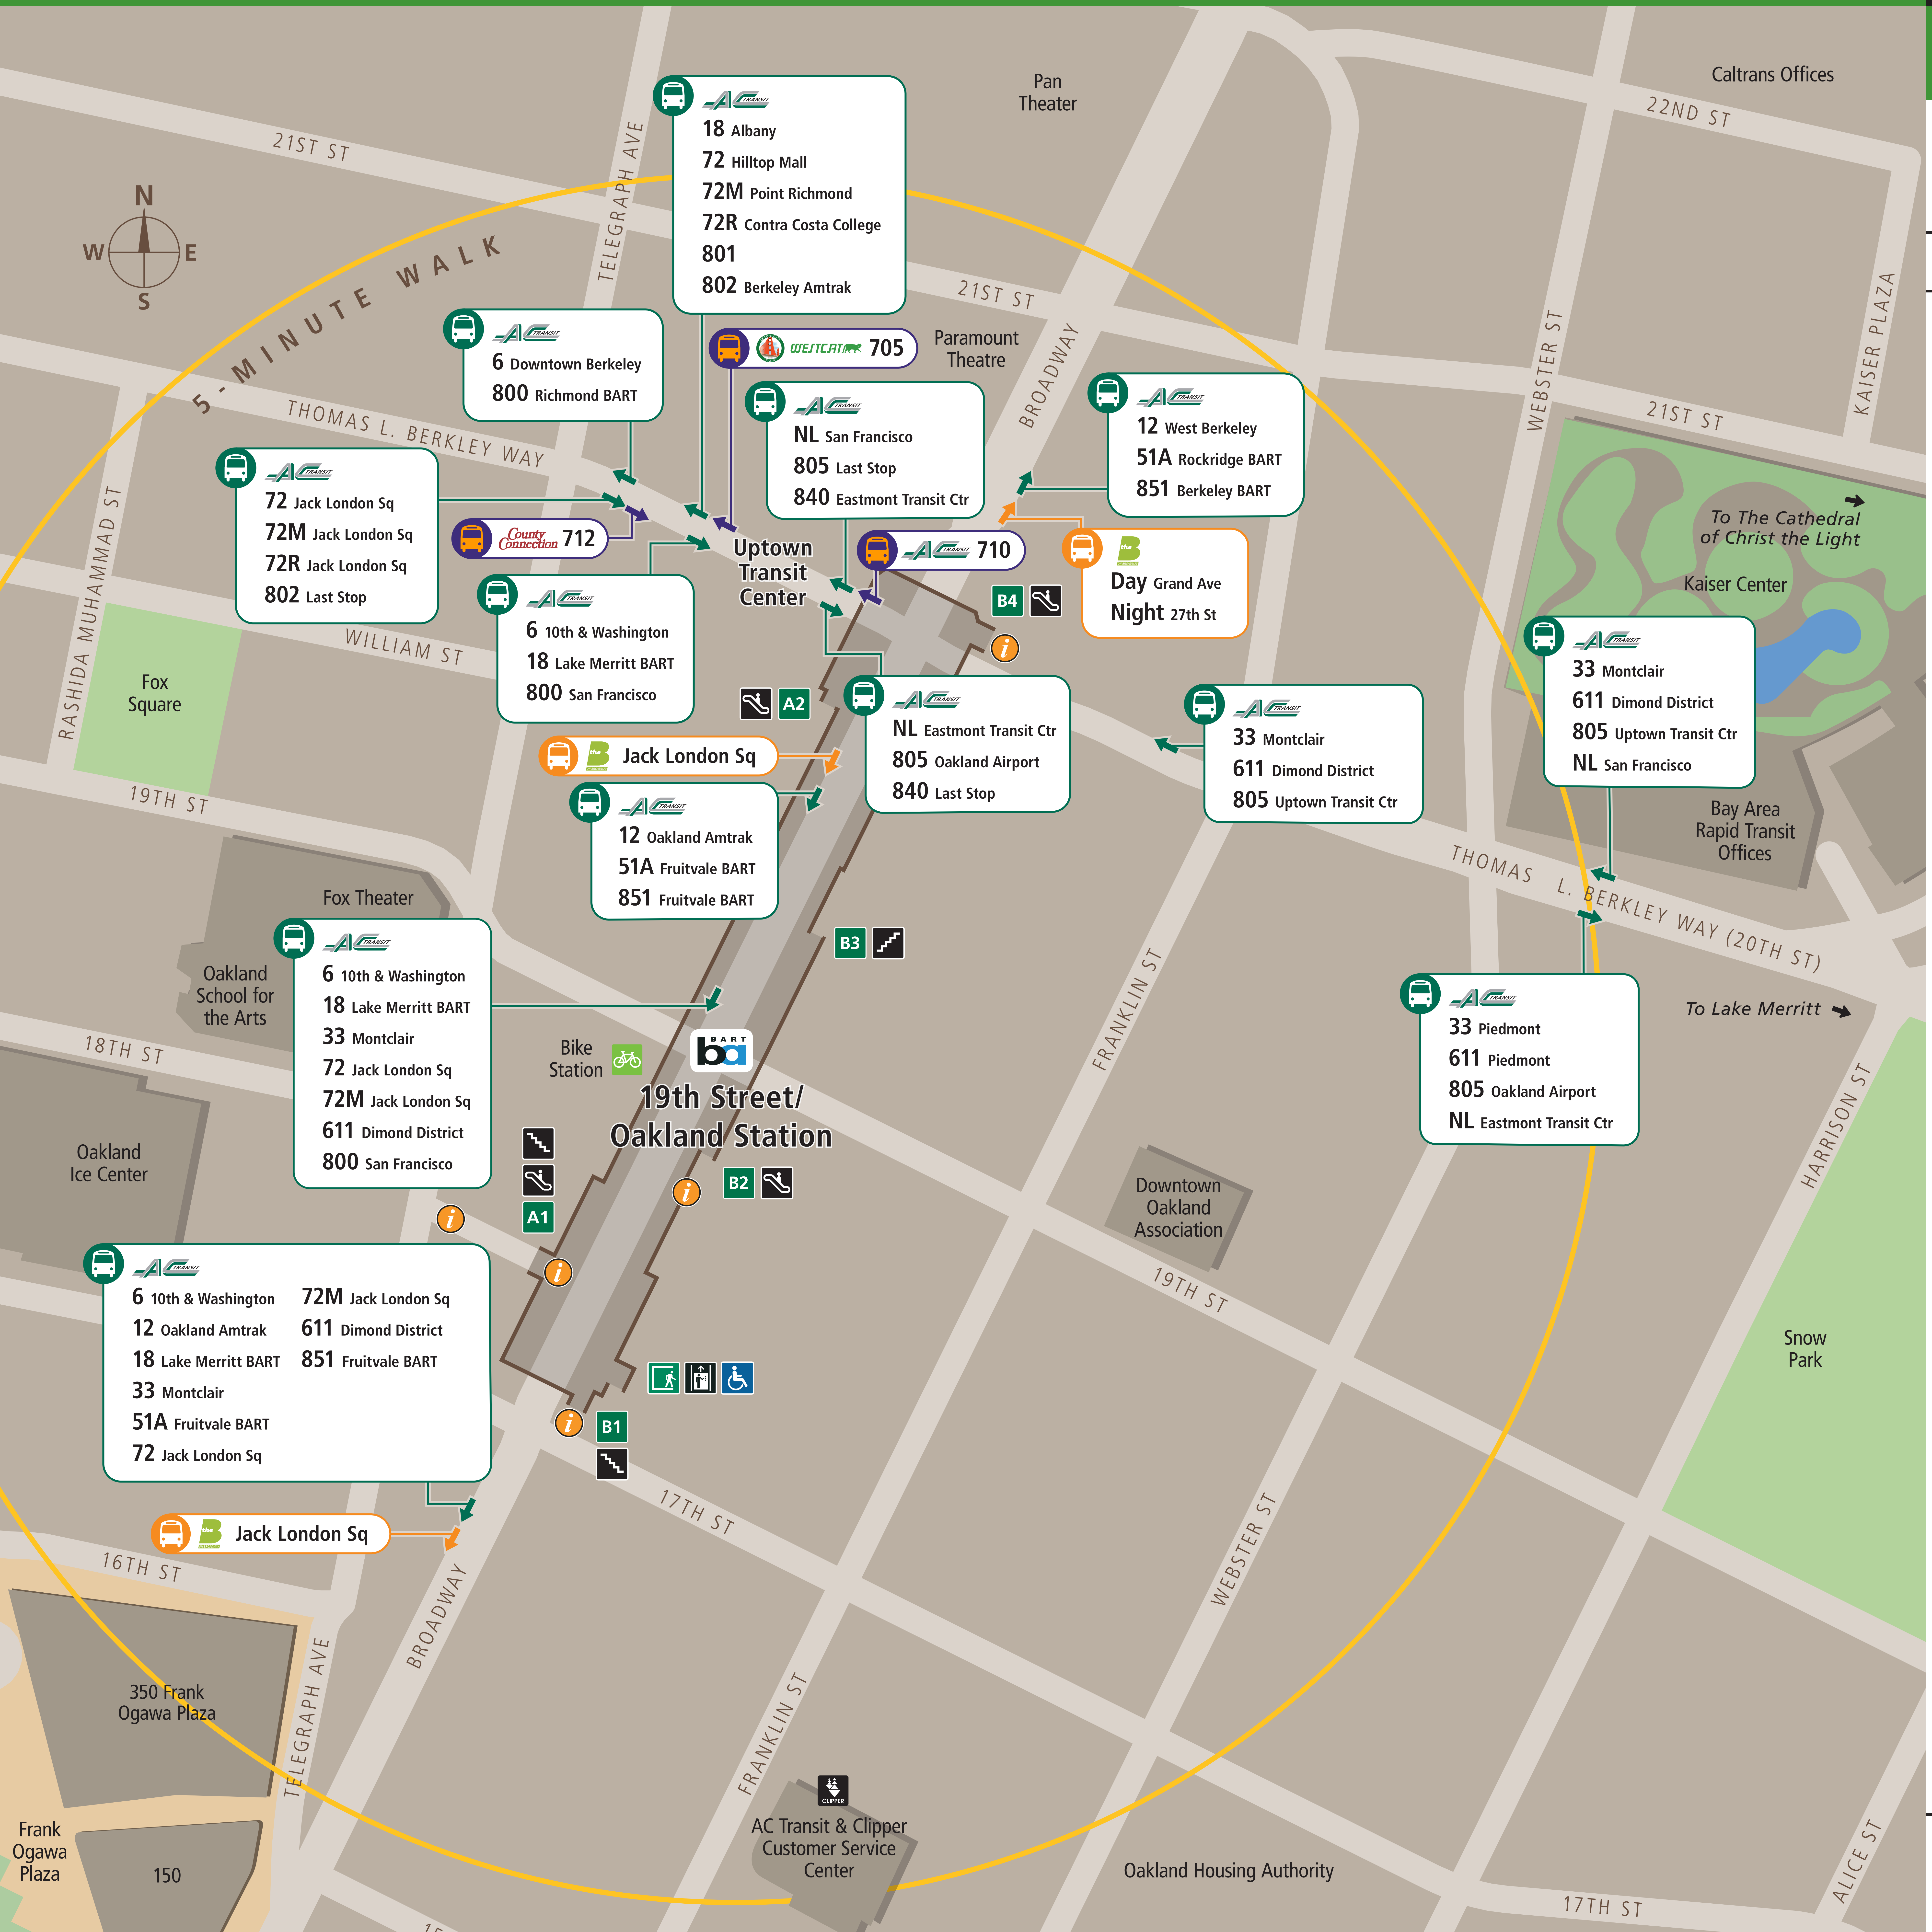

Transit Stops

Paradas del tránsito

公車站地圖

Transit Information

19th Street/ Oakland Station

Oakland

Map Key

- You Are Here
- 5-Minute Walk
  1000ft/305m
- BART Train
- Bus (Motor Coach, Trolley Coach)
- Transit Stop
- Underground Station
- Station Entrance/Exit
- Station Elevator
- Transit Information

Transit Lines

AC Transit	
Local Bus Lines	
6	Downtown Berkeley
6	10th & Washington
12	Oakland Amtrak
12	West Berkeley BART
18	Lake Merritt BART
18	Albany
33	Montclair
33	Piedmont
51A	Fruitvale BART
51A	Rockridge BART
72	Jack London Square
72	Hilltop Mall
72M	Jack London Square
72M	Point Richmond
Transbay Bus Line	
NL	San Francisco, Salesforce Transit Center
NL	Eastmont Transit Center
All Nighter Bus Lines (Approx. 1 am - 5 am)	
800	San Francisco
800	Richmond BART
801	Fremont BART
802	Berkeley Amtrak
805	Oakland Airport
840	Eastmont Transit Center
851	Fruitvale BART
851	Berkeley BART
Free Broadway Shuttle	
Day Service (M-F 7a-7p)	
Day	Grand Ave
Day	Jack London Sq
Night Service (M-F 7p-10p)	
Night	Broadway/27th St
Night	Jack London Sq

Early Bird Express

705	San Francisco, Salesforce Transit Center
710	Fremont BART
712	Pleasant Hill BART

Call 511 | 511.org