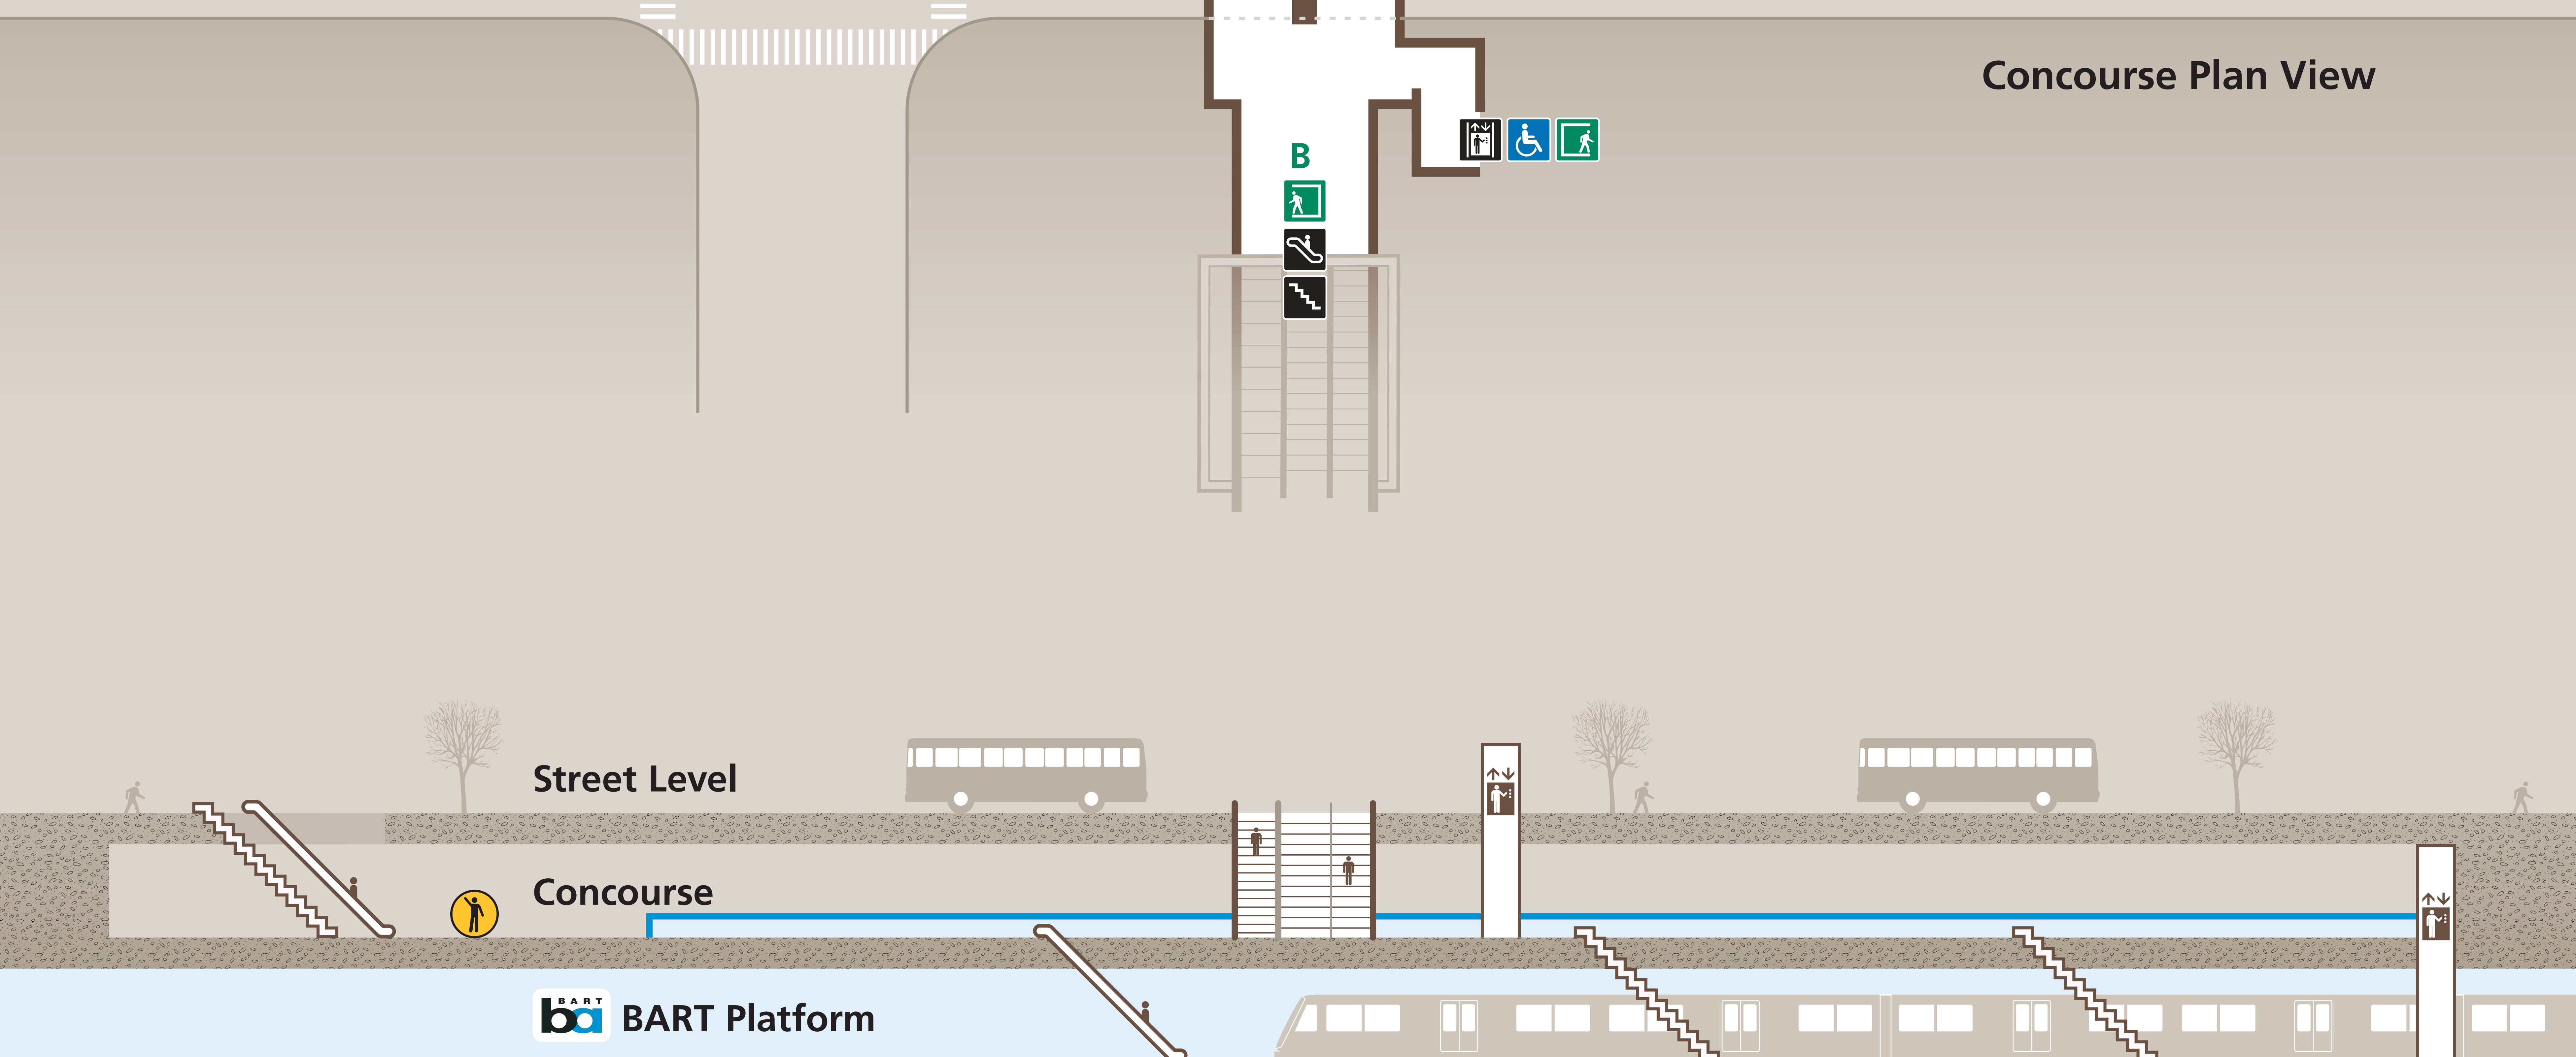

Station Section View