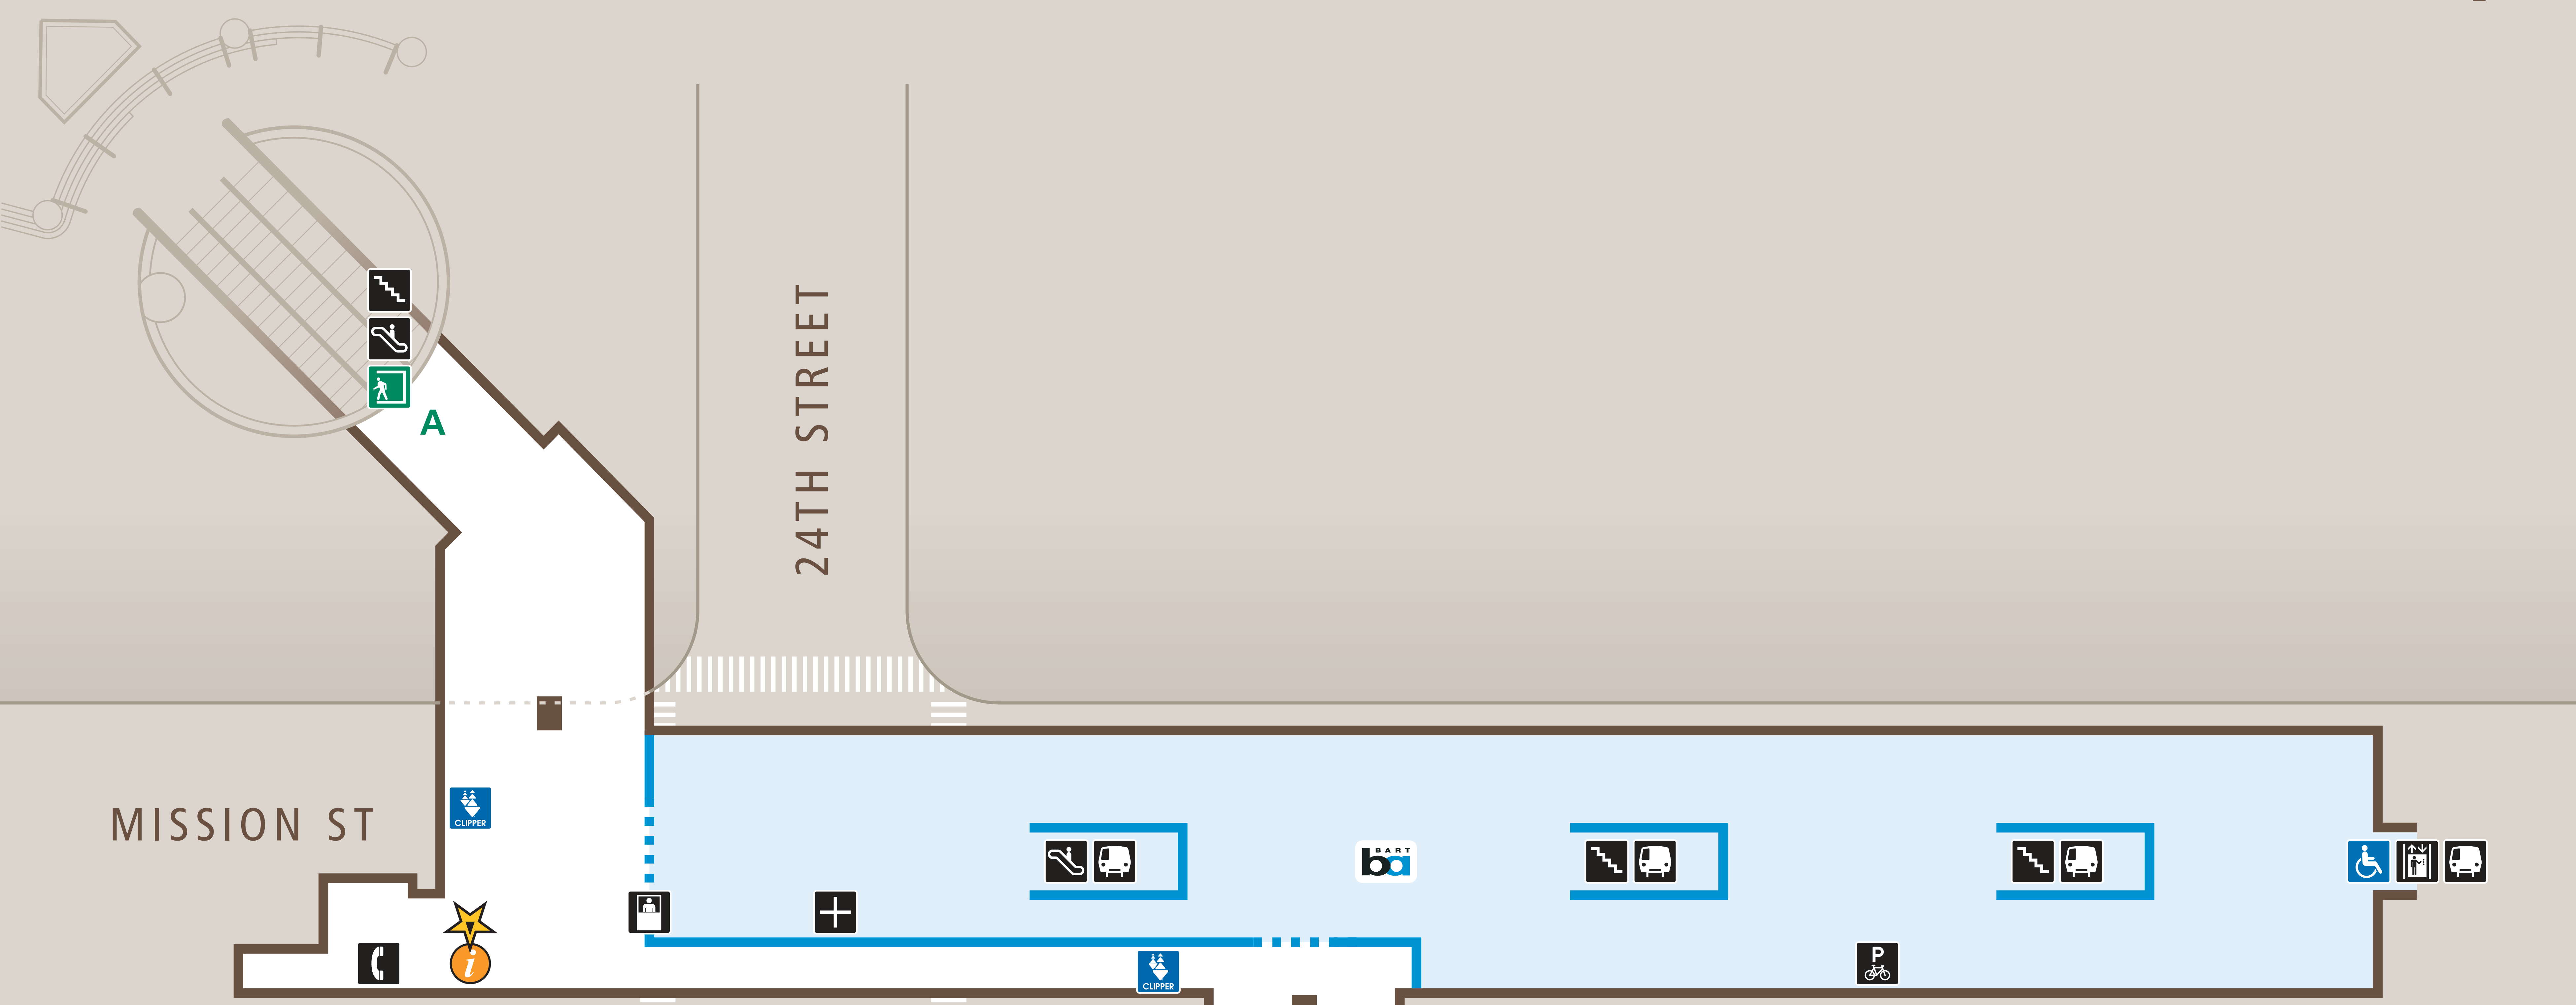

Station Map

Mapa de la estación

車站地圖

Transit Information

24th St Mission Station

San Francisco

Map Key

- You Are Here
- Exit
- BART Train
- Bike Parking
- Elevator
- Escalator
- Stairs
- Station Agent Booth
- Telephones
- **Ticket Vending:**
  - Addfare
  - Clipper / Add Cash Value
- Transit Information
- Wheelchair Accessible

Concourse Plan View