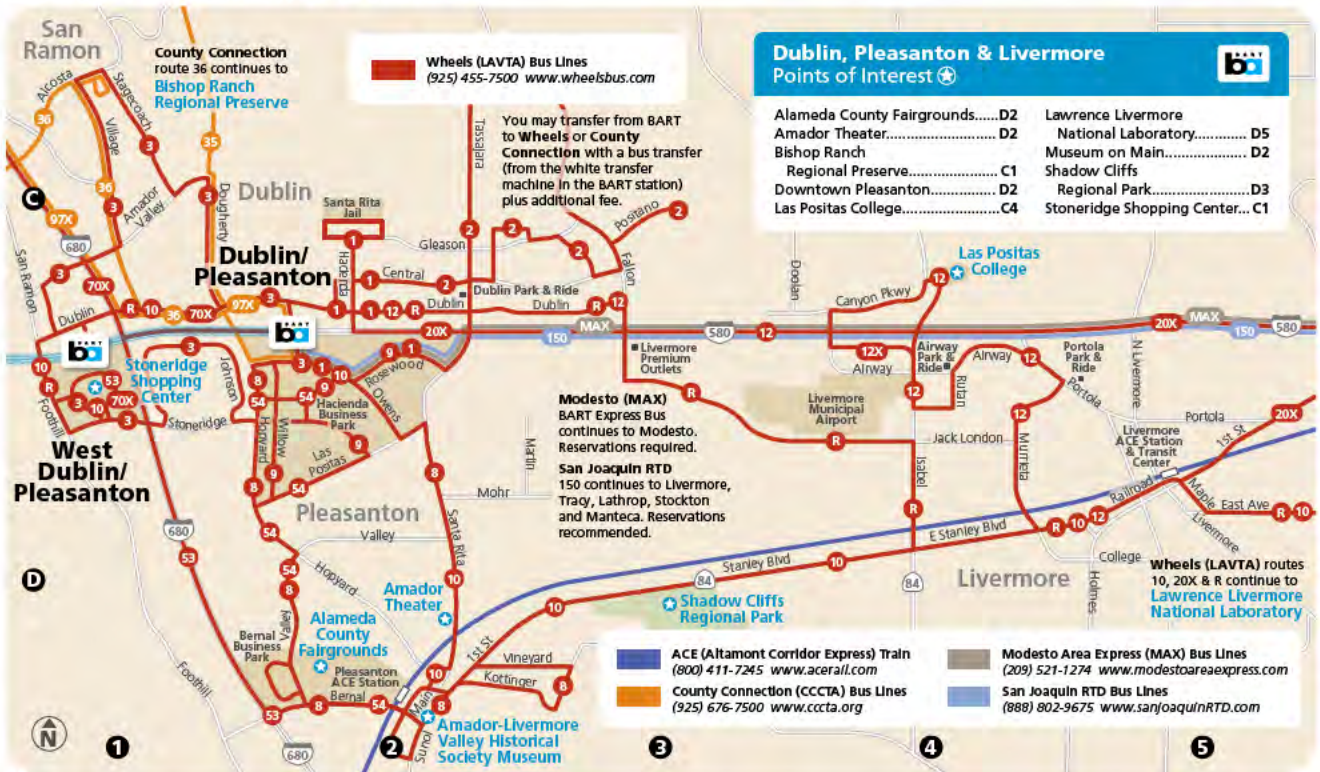

San Leandro to Hayward

To transfer from Union City BART to Union City Transit, pick up a bus transfer from the white transfer machine in the BART station before you exit.

Dumbarton Express lines DB & DB1 operate between Union City BART Station and Palo Alto Caltrain Station and Page Mill Rd and El Camino Real.

Fremont Points of Interest	
Altamont Commuter Express/Centerville Station.....	B1
Aqua Adventure Water Park.....	B3
California Badminton Academy.....	B5
Fremont Centerville Farmers' Market.....	B1
Fremont Central Park/Lake Elizabeth.....	A2
Fremont Hub.....	B2
Irvington Farmers' Market.....	B3
Mission San Jose.....	A4
New Park Mall.....	C2
Newark Farmers' Market.....	C2
Ohlone College.....	A4
Ohlone College - Newark Center.....	C3
Old Town Niles.....	A1
Pacific Commons Shopping Center.....	C4
Vallejo Mill Historical Park.....	A1
Warm Springs Park.....	B5

Pittsburg, Antioch & Brentwood

Dublin, Pleasanton & Livermore

AIRPORTS, TRAINS & FERRIES

Alameda/Oakland Ferry (OAK).....	6
Centerville Station (F).....	12
Golden Gate Ferry (SF).....	2
Harbor Bay Ferry (SF).....	2
Oakland Coliseum Capitol Corridor (OAK).....	9
Oakland International Airport (OAK).....	9
Oakland Jack London Capitol Corridor (OAK).....	6
Richmond Capitol Corridor (R).....	7
San Francisco International Airport (SF).....	5
Vallejo Ferry (SF).....	2