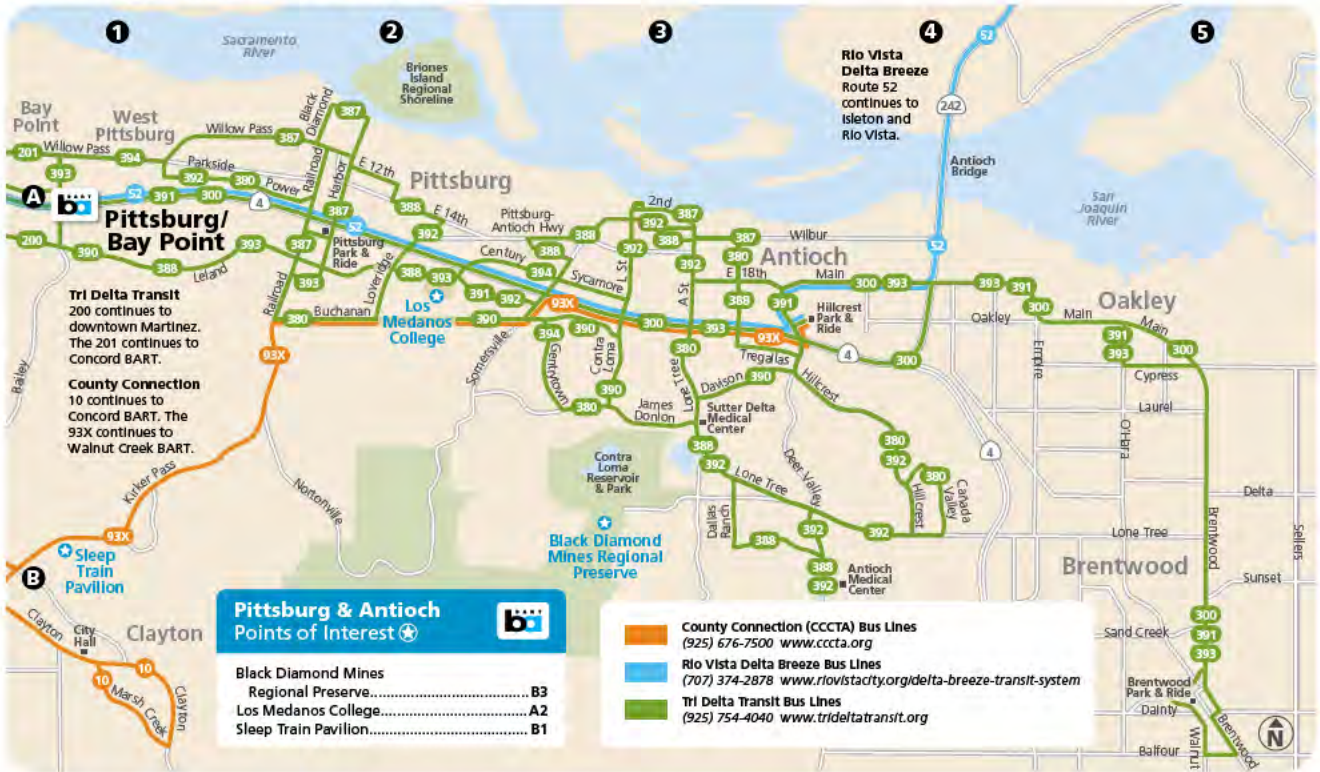

Caltrain Transfer directly to Caltrain at the Millbrae BART station to reach destinations as far south as San Jose and Gilroy.

Downtown Oakland

Downtown Oakland Points of Interest

- | | | | |
|----------------------------|----|----------------------------------|----|
| Alameda/Oakland Ferry..... | E3 | Museum of Children's Art..... | D2 |
| Children's Fairyland..... | A3 | Oakland Convention Center..... | C3 |
| Chinatown..... | C3 | Oakland Ice Center..... | B1 |
| Fox Theater..... | B1 | Oakland Jack London | |
| Jack London Square..... | E4 | Capitol Corridor..... | D5 |
| Jack London Square | | Oakland Museum | |
| Farmers' Market..... | E4 | of California..... | B5 |
| Lake Merritt..... | A4 | Old Oakland Farmers' Market..... | D3 |
| Laney College..... | C5 | Paramount Theatre..... | A1 |

Fremont Points of Interest	
Altamont Commuter Express/Centerville Station.....	B1
Aqua Adventure Water Park.....	B3
California Badminton Academy.....	B5
Fremont Centerville Farmers' Market.....	B1
Fremont Central Park/Lake Elizabeth.....	A2
Fremont Hub.....	B2
Irvington Farmers' Market.....	B3
Mission San Jose.....	A4
New Park Mall.....	C2
Newark Farmers' Market.....	C2
Ohlone College.....	A4
Ohlone College - Newark Center.....	C3
Old Town Niles.....	A1
Pacific Commons Shopping Center.....	C4
Vallejo Mill Historical Park.....	A1
Warm Springs Park.....	B5

Pittsburg, Antioch & Brentwood

Dublin, Pleasanton & Livermore

AIRPORTS, TRAINS & FERRIES

Alameda/Oakland Ferry (OAK).....	6
Centerville Station (F).....	12
Golden Gate Ferry (SF).....	2
Harbor Bay Ferry (SF).....	2
Oakland Coliseum Capitol Corridor (OAK).....	9
Oakland International Airport (OAK).....	9
Oakland Jack London Capitol Corridor (OAK).....	6
Richmond Capitol Corridor (R).....	7
San Francisco International Airport (SF).....	5
Vallejo Ferry (SF).....	2