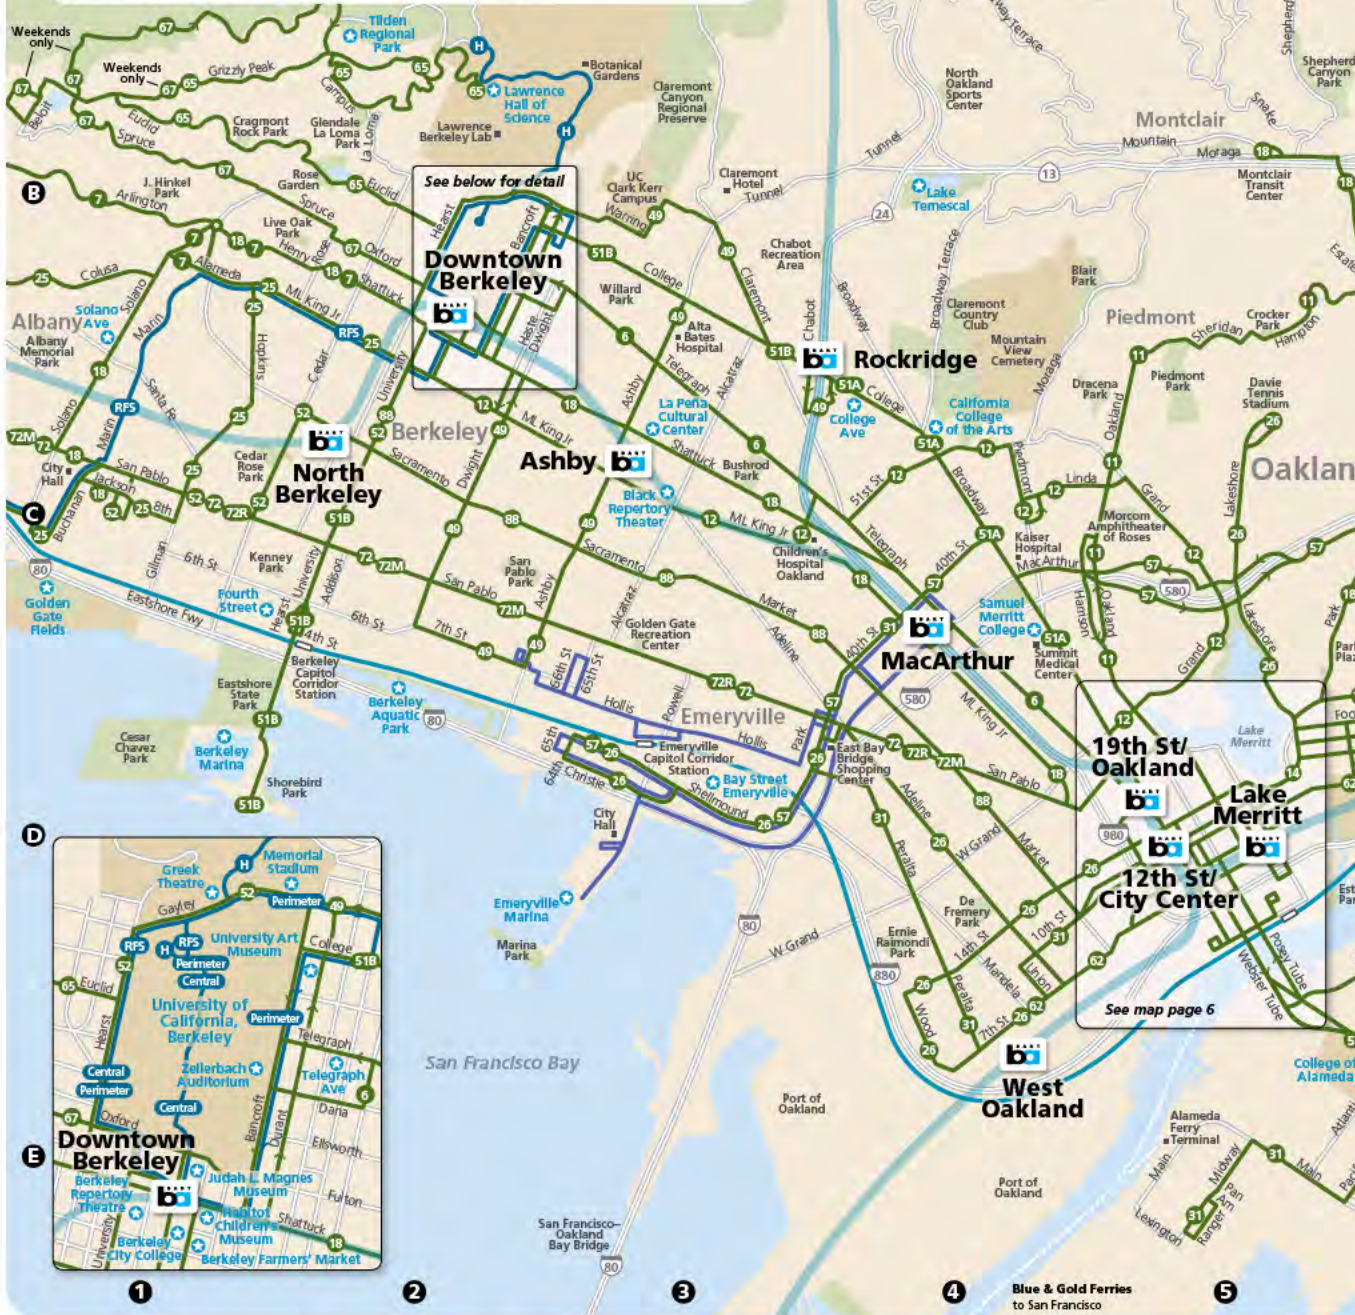

North Berkeley to West Oakland

Albany, Berkeley & Oakland Points of Interest

Bay Street Emeryville.....	D3	Fourth Street.....	C2	Telegraph Avenue.....	E1
Berkeley Aquatic Park.....	D2	Golden Gate Fields.....	C1	Tilden Regional Park.....	B1
Berkeley City College.....	E1	Greek Theatre.....	D1	University Art Museum.....	D1
Berkeley Farmers' Market.....	E1	Habitot Children's Museum.....	E1	University of California,	
Berkeley Marina.....	D1	La Peña Cultural Center.....	C3	Berkeley.....	E1
Berkeley Repertory Theatre.....	E1	Lawrence Hall of Science.....	B2	Zellerbach	
Black Repertory Theater.....	D3	Judah L. Magnes Museum.....	E1	Auditorium.....	E1
Emeryville.....	D3	Memorial Stadium.....	D1		
Emeryville Marina.....	D2	Solano Avenue.....	B1		

See below for detail
Downtown Berkeley

See map page 6