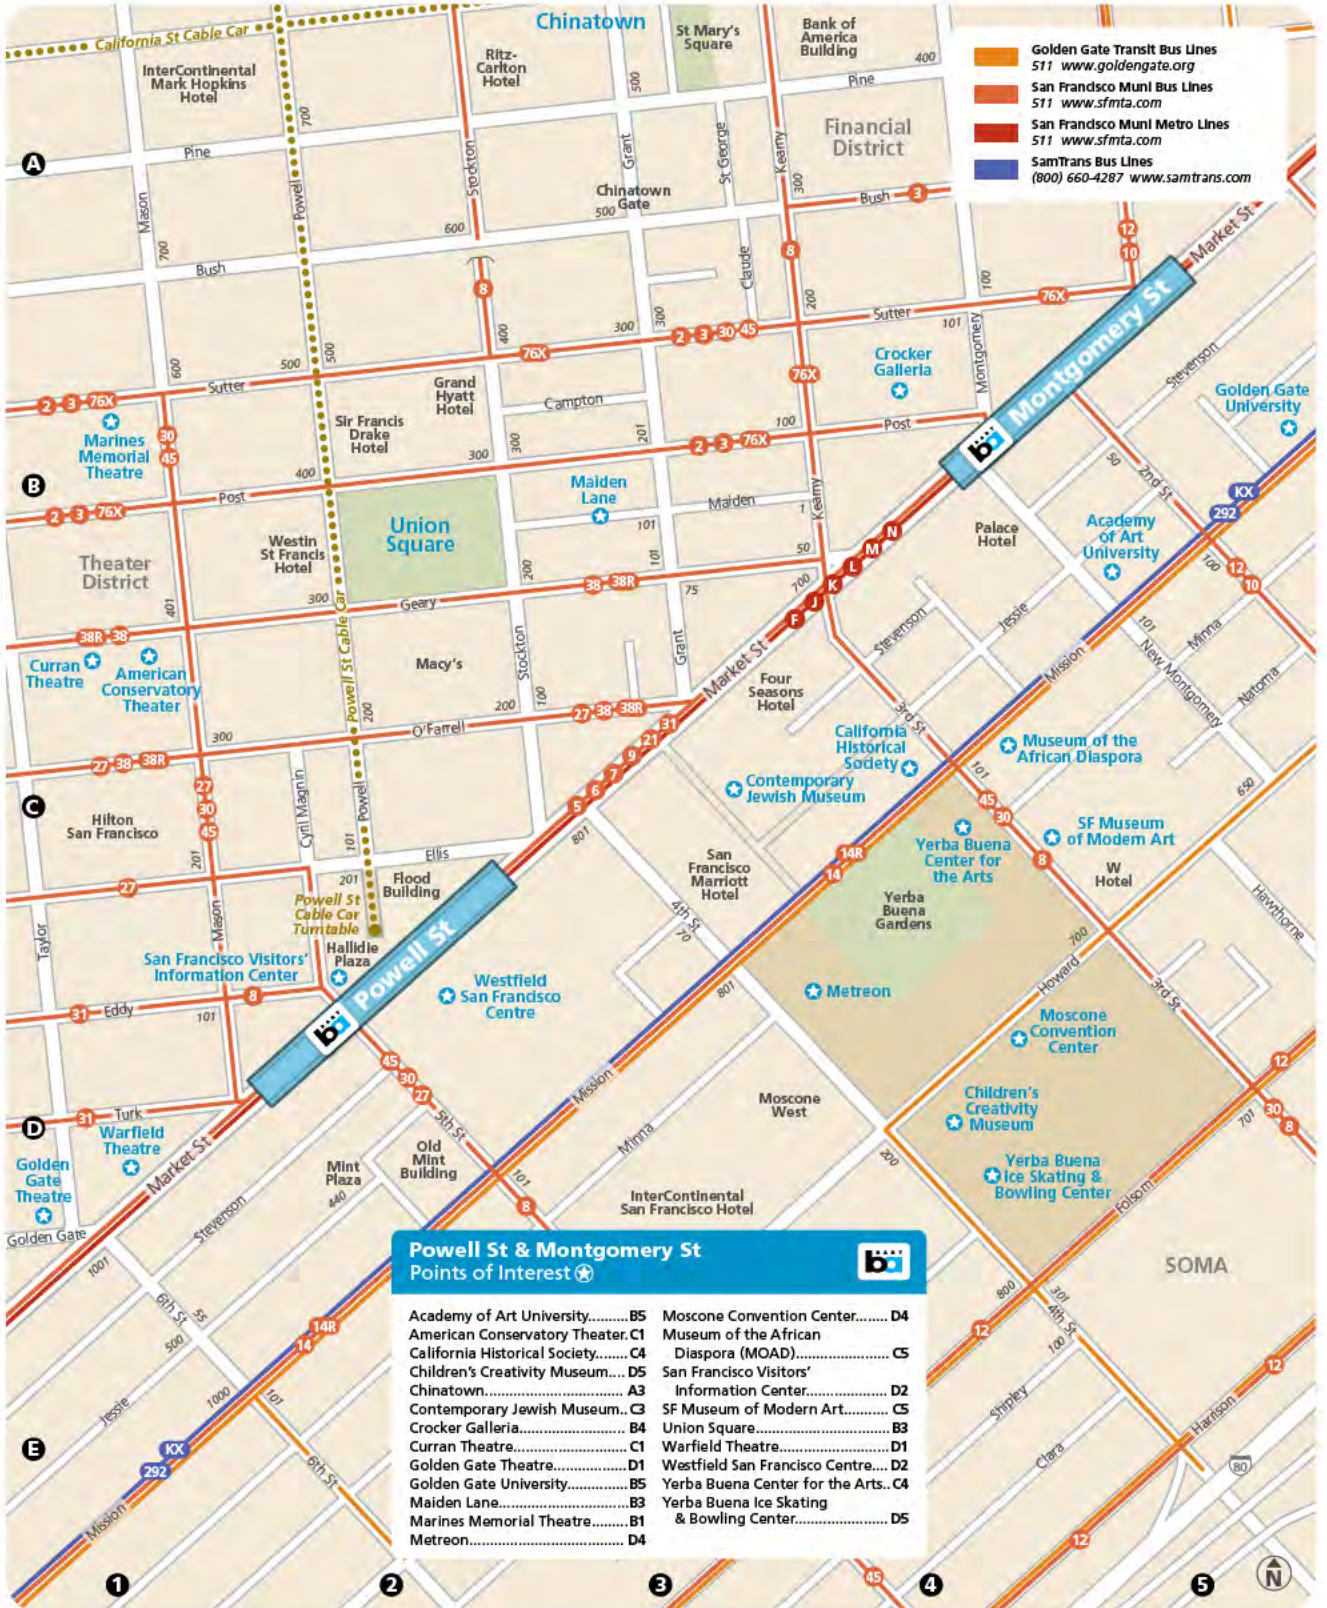

Union Square, Chinatown & Yerba Buena

- Golden Gate Transit Bus Lines
  511 www.goldengate.org
- San Francisco Muni Bus Lines
  511 www.sfmta.com
- San Francisco Muni Metro Lines
  511 www.sfmta.com
- SamTrans Bus Lines
  (800) 660-4287 www.samtrans.com

Powell St & Montgomery St Points of Interest

Academy of Art University.....B5	Moscone Convention Center.....D4
American Conservatory Theater.....C1	Museum of the African Diaspora (MOAD).....C5
California Historical Society.....C4	San Francisco Visitors' Information Center.....D2
Children's Creativity Museum.....D5	SF Museum of Modern Art.....C5
Chinatown.....A3	Union Square.....B3
Contemporary Jewish Museum.....C3	Warfield Theatre.....D1
Crocker Galleria.....B4	Westfield San Francisco Centre....D2
Curran Theatre.....C1	Yerba Buena Center for the Arts.....C4
Golden Gate Theatre.....D1	Yerba Buena Ice Skating & Bowling Center.....D5
Golden Gate University.....B5	
Maiden Lane.....B3	
Marines Memorial Theatre.....B1	
Metreon.....D4