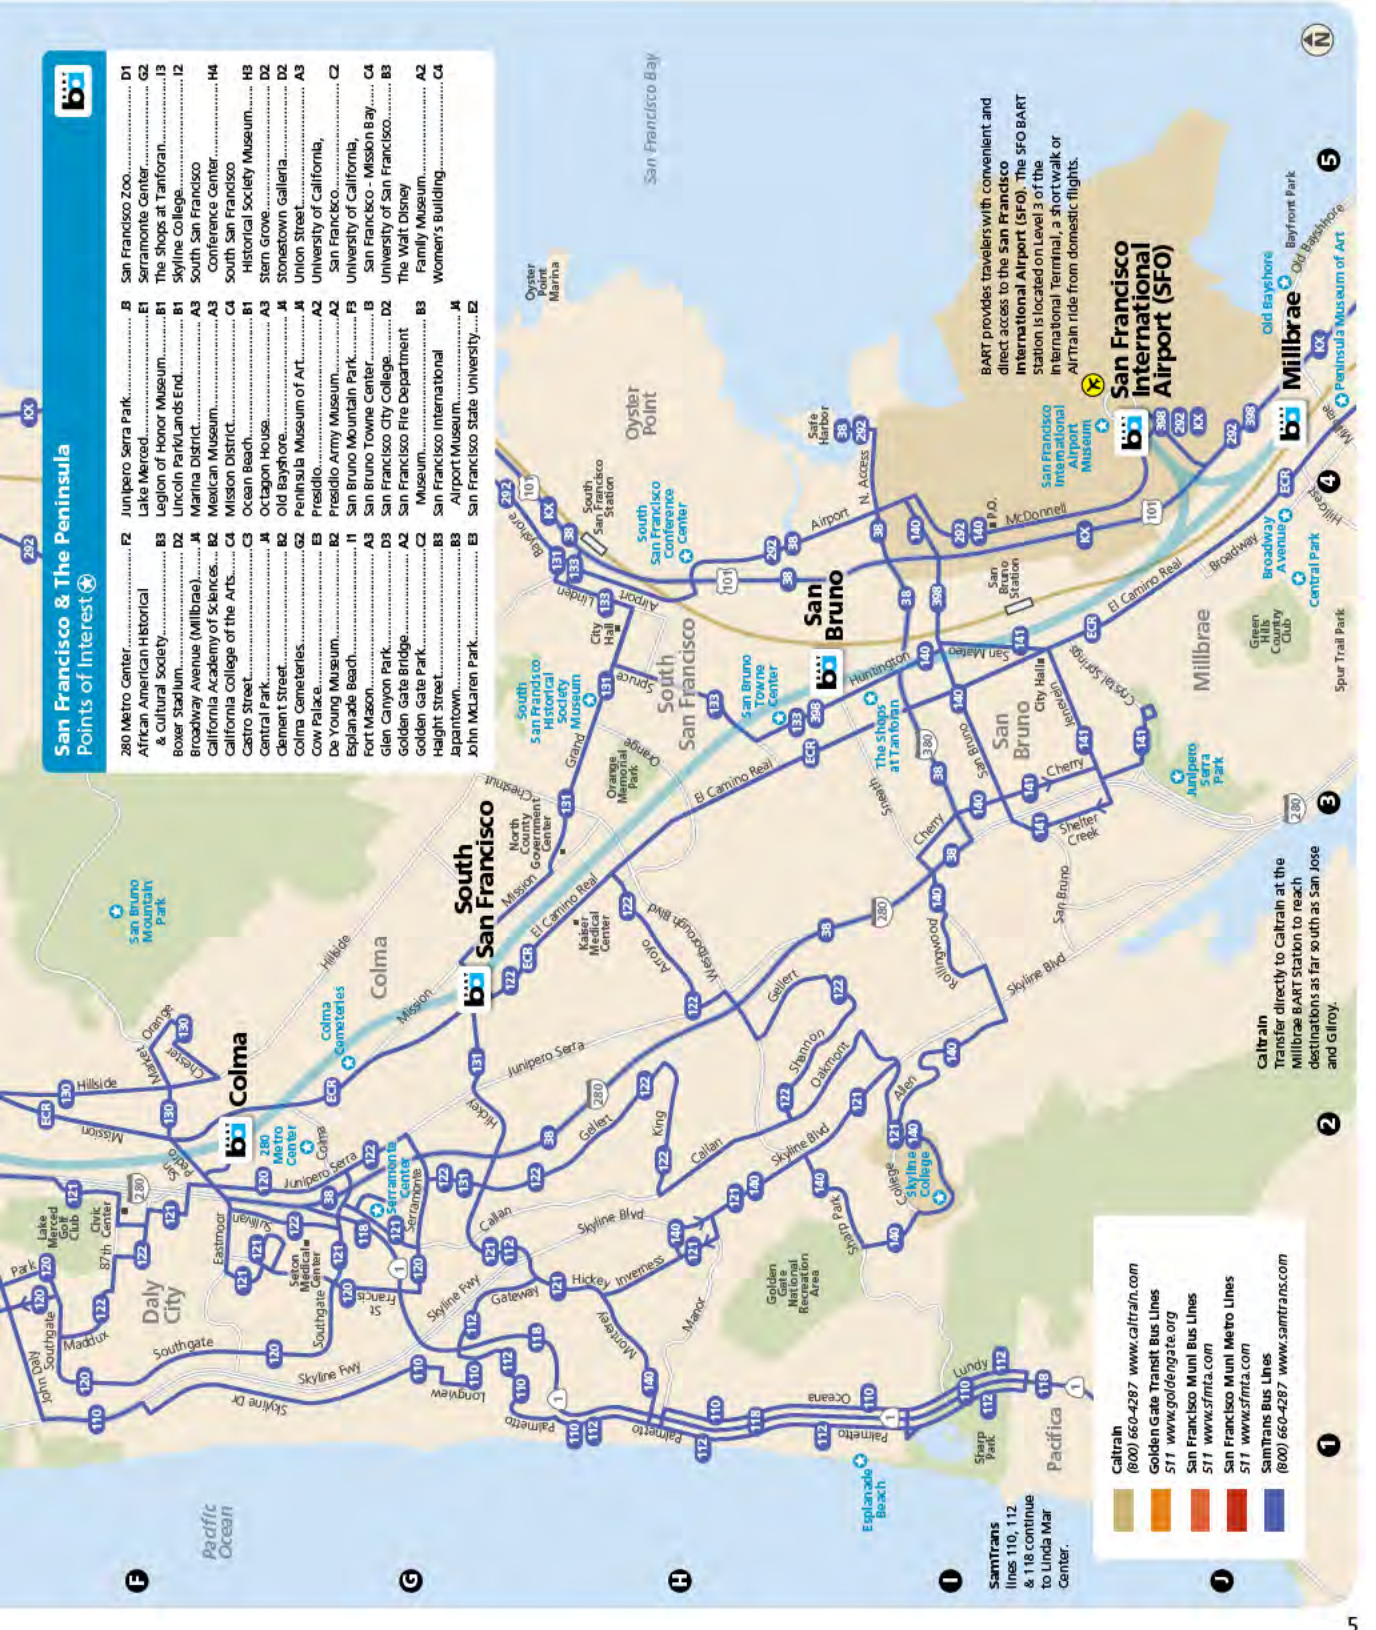

- 280 Metro Center..... F2 Junipero Serra Park..... B San Francisco Zoo..... D1
- African American Historical & Cultural Society..... B3 Legion of Honor Museum..... E1 Lake Merced..... G2
- Boxer Stadium..... D2 Lincoln Parklands End..... B1 Marina District..... A3 South San Francisco Skyline College..... I2
- Broadway Avenue (Millbrae)..... M Mexican Museum..... A3 Conference Center..... H4
- California Academy of Sciences..... B2 Mission District..... C4 South San Francisco California College of the Arts..... C4
- Castro Street..... C3 Ocean Beach..... B1 Historical Society Museum..... H3
- Central Park..... M Octagon House..... A3 Stern Grove..... D2
- Clement Street..... B2 Old Bayshore..... M Stonetown Galleria..... D2
- Colma Cemeteries..... G2 Peninsula Museum of Art..... M Union Street..... A3
- Cow Palace..... E2 Presidio..... A2 University of California, San Francisco..... C
- De Young Museum..... B2 Presidio Army Museum..... A2 University of California, San Francisco - Mission Bay..... C4
- Exploradale Beach..... H1 San Bruno Mountain Park..... F3 San Francisco - Mission Bay..... C4
- Fort Mason..... A3 San Bruno Towne Center..... D2 The Walt Disney World..... B3
- Golden Gate Bridge..... A2 San Francisco Fire Department Museum..... B3 Family Museum..... A2
- Golden Gate Park..... C2 Museum..... B3 San Francisco International Airport Museum..... A2
- Haight Street..... C3 San Francisco International Airport..... M Women's Building..... C4
- Japantown..... B3 Airport Museum..... M John McLaren Park..... E2 San Francisco State University..... E2

BART provides travelers with convenient and direct access to the San Francisco International Airport (SFO). The SFO BART Station is located on Level 3 of the International Terminal, a short walk or AirTrain ride from domestic flights.

San Francisco International Airport (SFO)

- **Caltrain**
  (800) 660-4287 www.caltrain.com
- **Golden Gate Transit Bus Lines**
  571 www.goldengate.org
- **San Francisco Muni Bus Lines**
  511 www.sfmta.com
- **San Francisco Muni Metro Lines**
  511 www.sfmta.com
- **Samtrans Bus Lines**
  (800) 660-4287 www.samtrans.com

Caltrain Transfer directly to Caltrain at the Millbrae BART station to reach destinations as far south as San Jose and Gilroy.