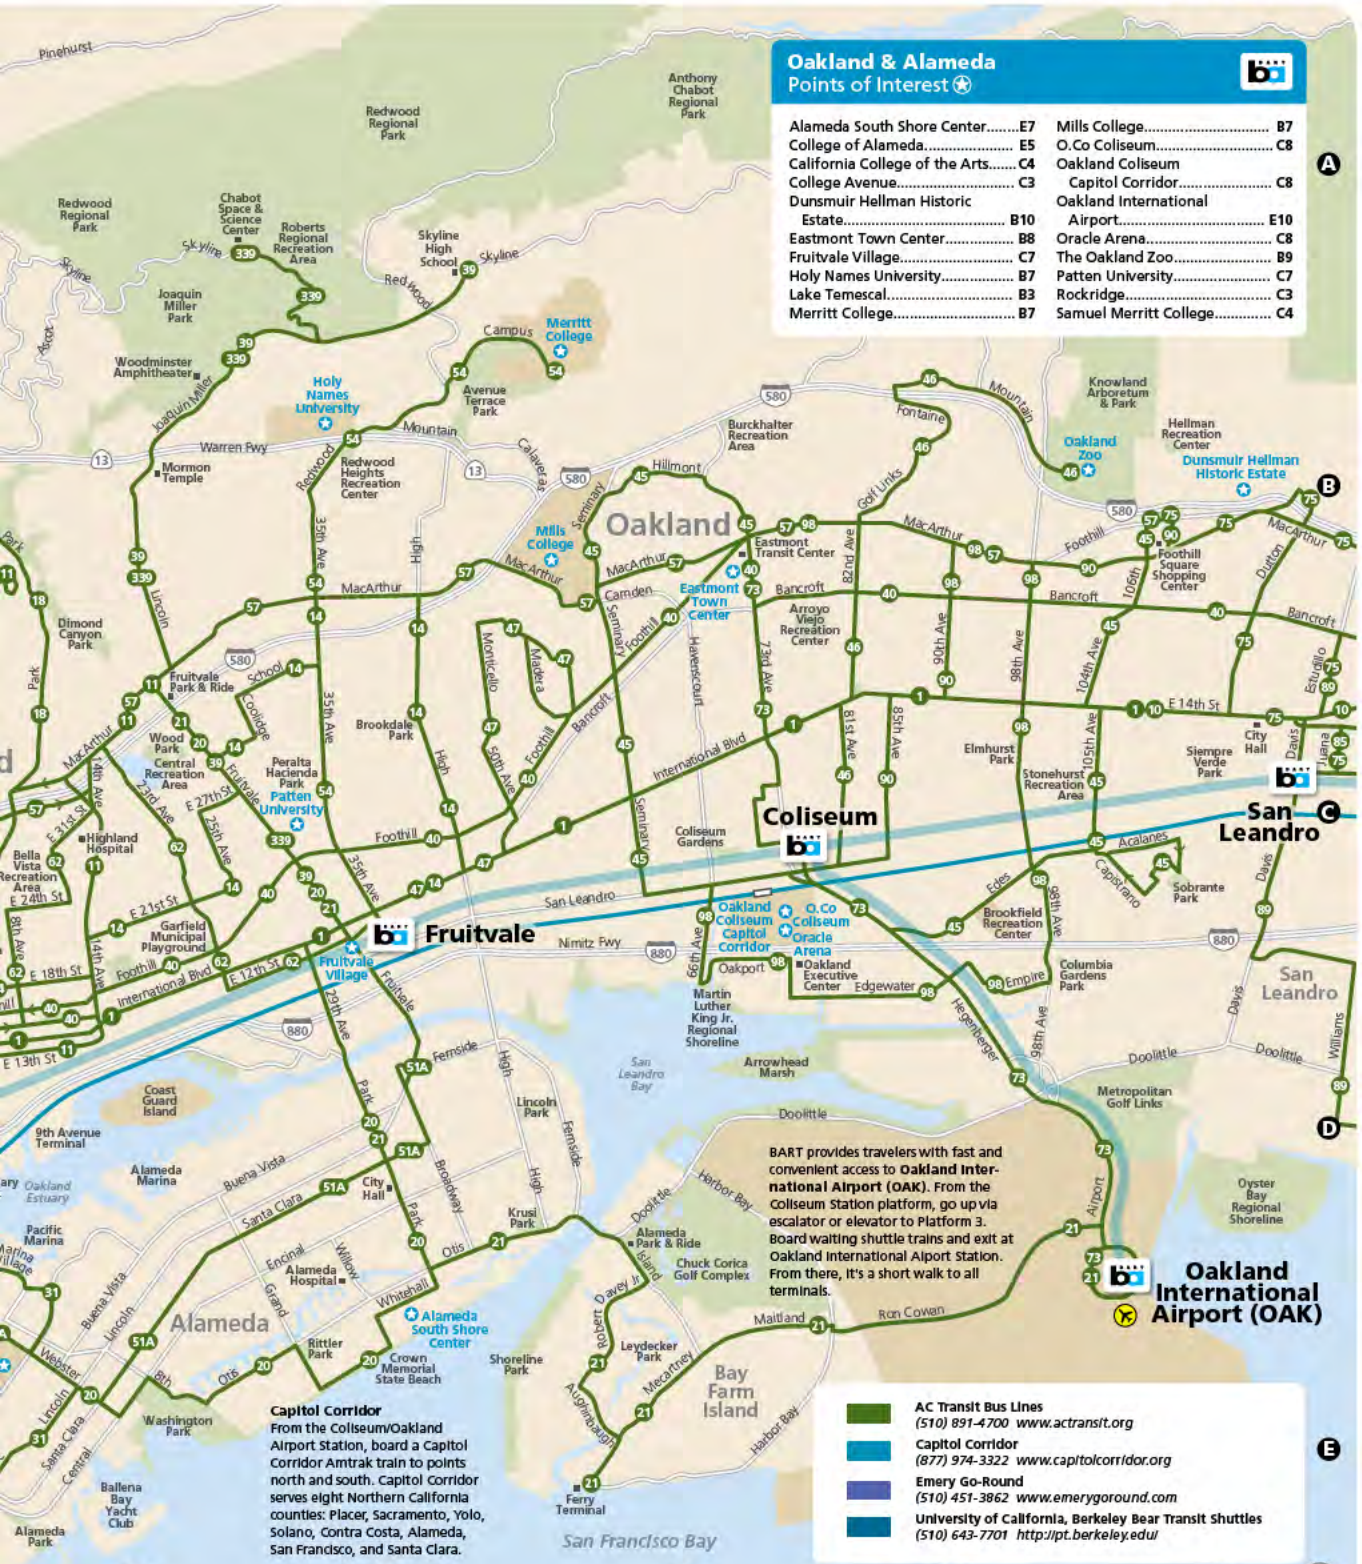

Caltrain Transfer directly to Caltrain at the Millbrae BART station to reach destinations as far south as San Jose and Gilroy.

Downtown Oakland

Downtown Oakland Points of Interest

- | | | | |
|----------------------------|----|----------------------------------|----|
| Alameda/Oakland Ferry..... | E3 | Museum of Children's Art..... | D2 |
| Children's Fairyland..... | A3 | Oakland Convention Center..... | C3 |
| Chinatown..... | C3 | Oakland Ice Center..... | B1 |
| Fox Theater..... | B1 | Oakland Jack London | |
| Jack London Square..... | E4 | Capitol Corridor..... | D5 |
| Jack London Square | | Oakland Museum | |
| Farmers' Market..... | E4 | of California..... | B5 |
| Lake Merritt..... | A4 | Old Oakland Farmers' Market..... | D3 |
| Laney College..... | C5 | Paramount Theatre..... | A1 |

Richmond & El Cerrito Points of Interest

Arlington Park.....	B4	Miller/Knox Regional Shoreline....	E3
Contra Costa Civic Theatre.....	C5	Point Pinole Regional Shoreline....	A1
Contra Costa College.....	B1	Richmond Capitol Corridor.....	C2
El Cerrito Plaza.....	C5	Rosie the Riveter National	
Hilltop Mall.....	A1	Historical Park.....	D4
Kennedy Grove.....	A4	Wildcat Canyon	
Kennedy Park.....	C3	Regional Park.....	A4

See below for detail
Downtown Berkeley

See map page 6

Blue & Gold Ferries to San Francisco

Oakland & Alameda Points of Interest

Alameda South Shore Center.....	E7	Mills College.....	B7
College of Alameda.....	E5	O.Co Coliseum.....	C8
California College of the Arts.....	C4	Oakland Coliseum	
College Avenue.....	C3	Capitol Corridor.....	C8
Dunsmuir Hellman Historic Estate.....	B10	Oakland International Airport.....	E10
Eastmont Town Center.....	B8	Oracle Arena.....	C8
Fruitvale Village.....	C7	The Oakland Zoo.....	B9
Holy Names University.....	B7	Patten University.....	C7
Lake Temescal.....	B3	Rockridge.....	C3
Merritt College.....	B7	Samuel Merritt College.....	C4