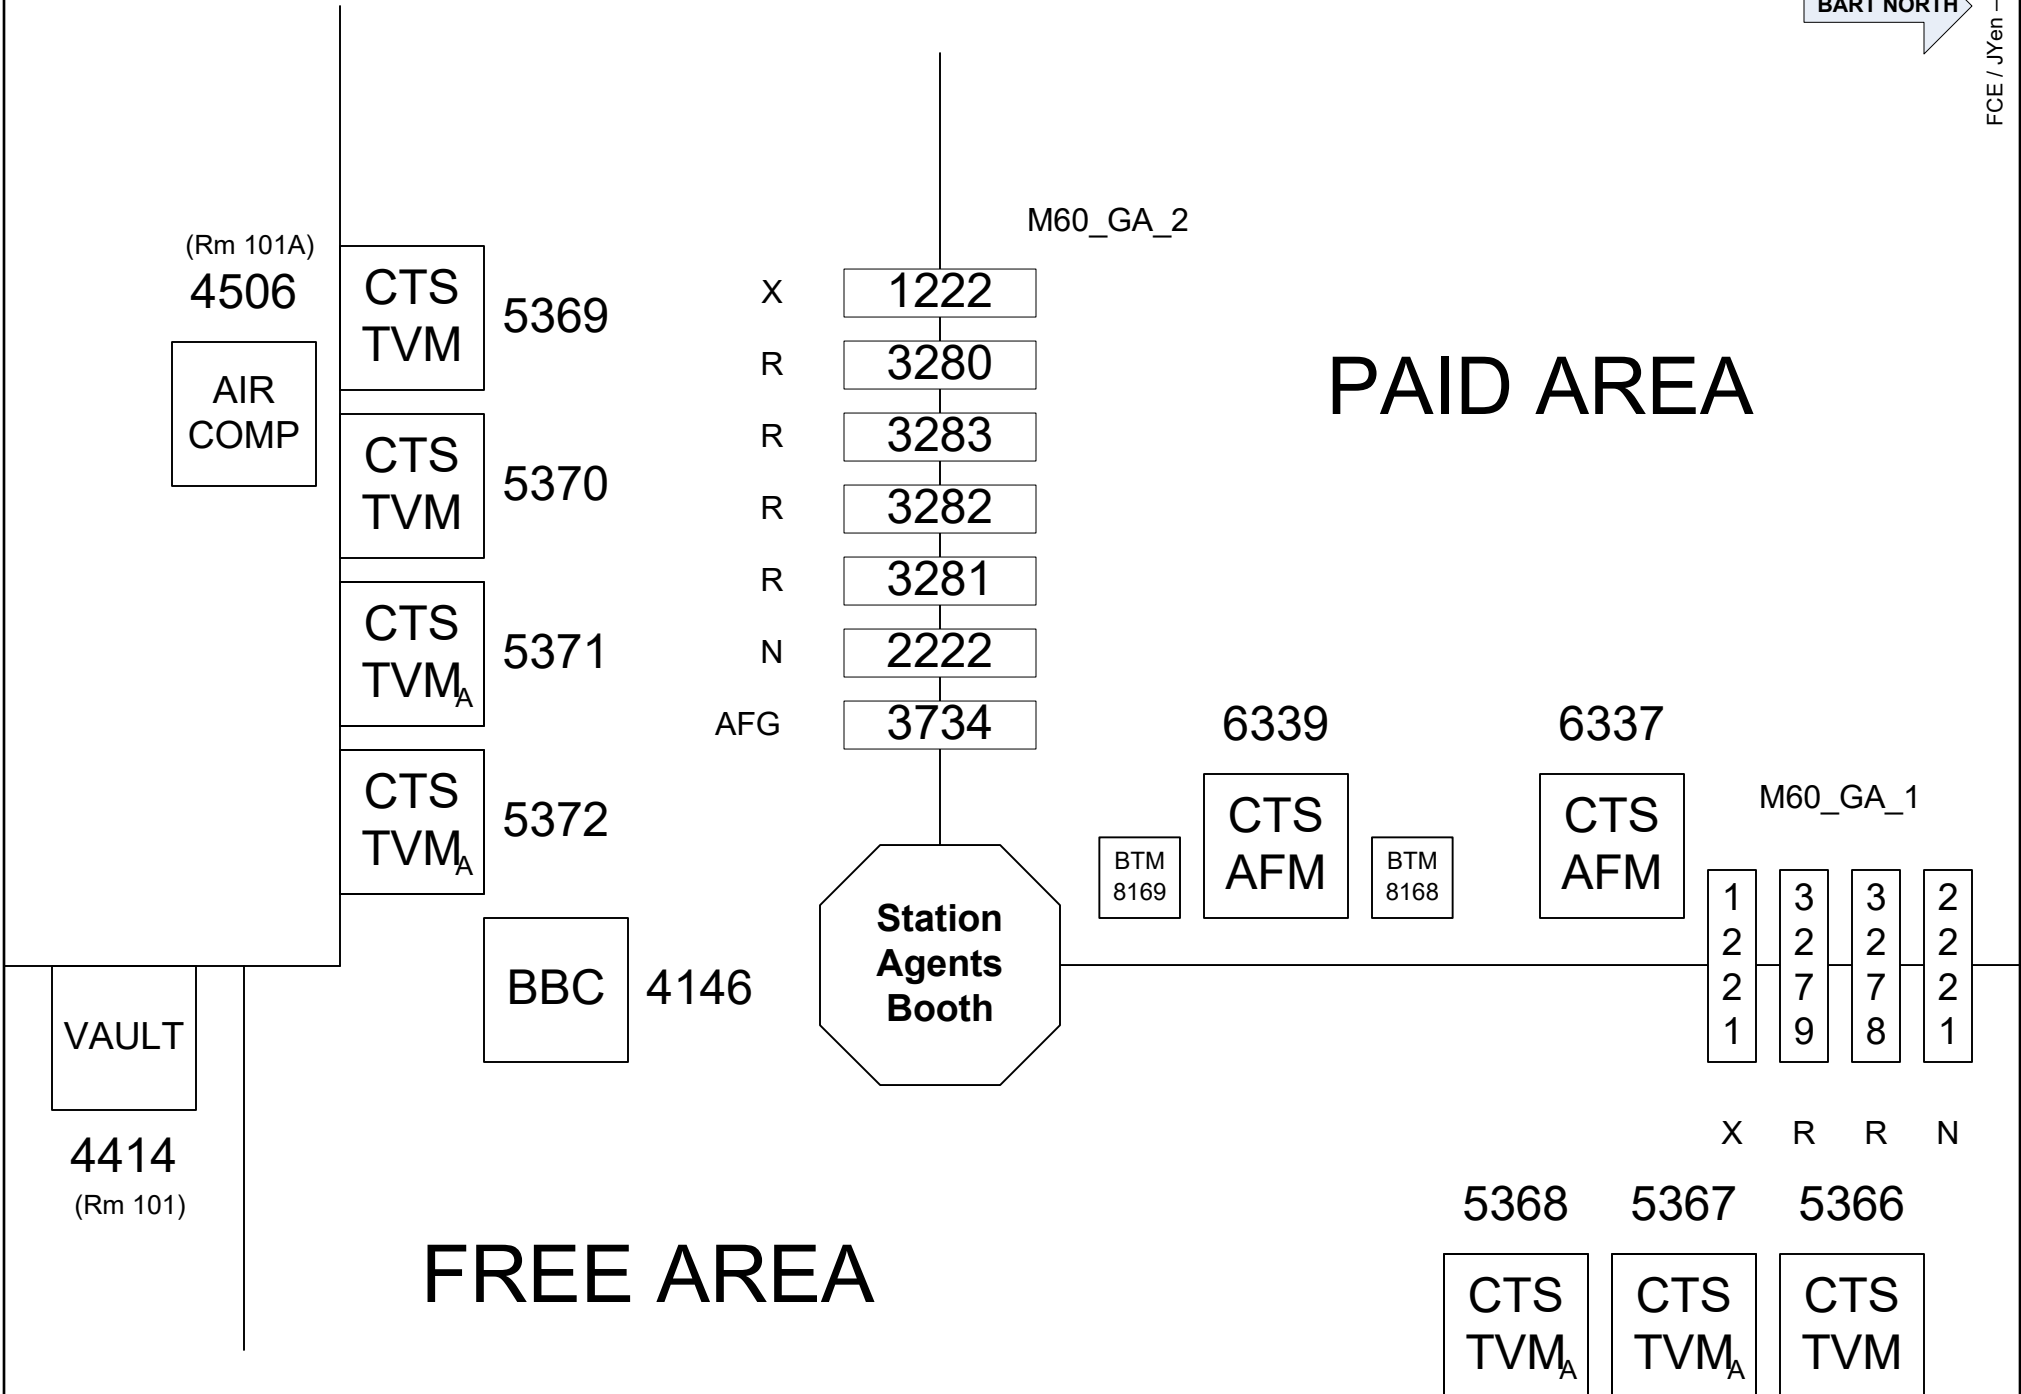

BART NORTH

BART NORTH

FREE AREA

N R R R R R R X A
F
G

2	3	3	3	3	3	3	1	3
2	2	2	2	2	2	2	2	7
2	7	7	7	7	7	7	2	3
0	2	7	6	5	4	3	0	5

Station Agents Booth

M70_GA_1

PAID AREA

BBC
4147

VAULT
4435

CTS TVM_A
5365

CTS TVM
5364

CTS TVM_A
5363

CTS TVM
5362

AIR COMP
4539
(Rm 101F Stairwell)

6335 CTS AFM

6336 CTS AFM

BTM 8170

BTM 8171