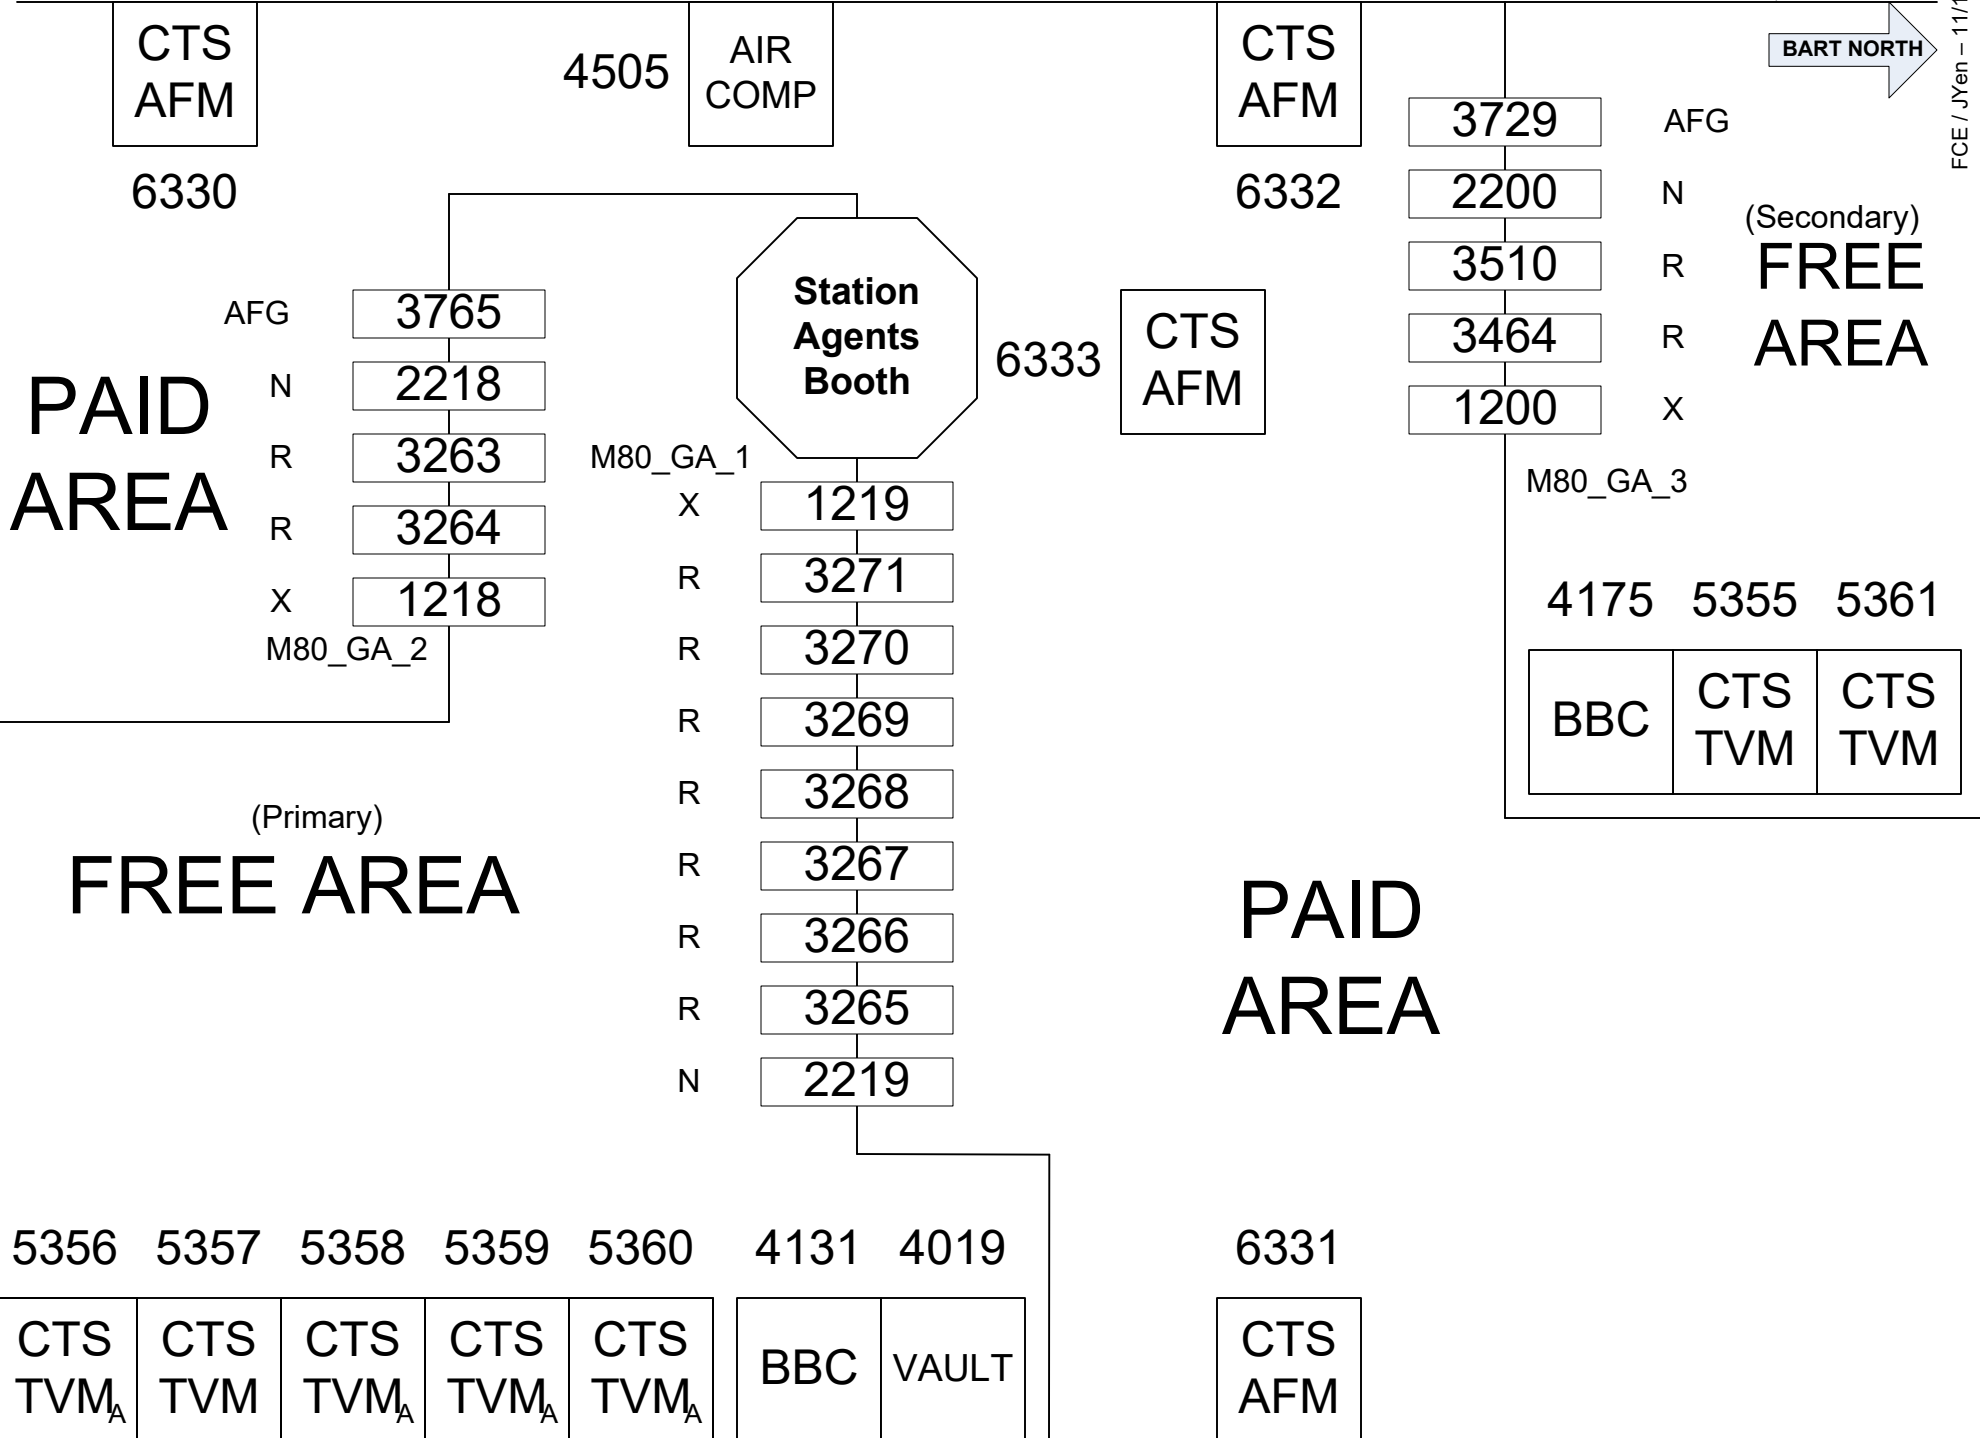

PAID AREA

1. AFG 3765
   - N 2218
   - R 3263
   - R 3264
   - X 1218
2. M80_GA_2

(Primary)
FREE AREA

Station Agents Booth

- M80_GA_1
- X 1219
- R 3271
- R 3270
- R 3269
- R 3268
- R 3267
- R 3266
- R 3265
- N 2219

6333

CTS AFM

PAID AREA

- 3729 AFG
- 2200 N
- 3510 R
- 3464 R
- 1200 X

(Secondary)
FREE AREA

M80_GA_3

4175 5355 5361

BBC	CTS TVM	CTS TVM

5356 5357 5358 5359 5360 4131 4019

CTS TVM_A	CTS TVM	CTS TVM_A	CTS TVM_A	CTS TVM_A	BBC	VAULT

6331

CTS AFM