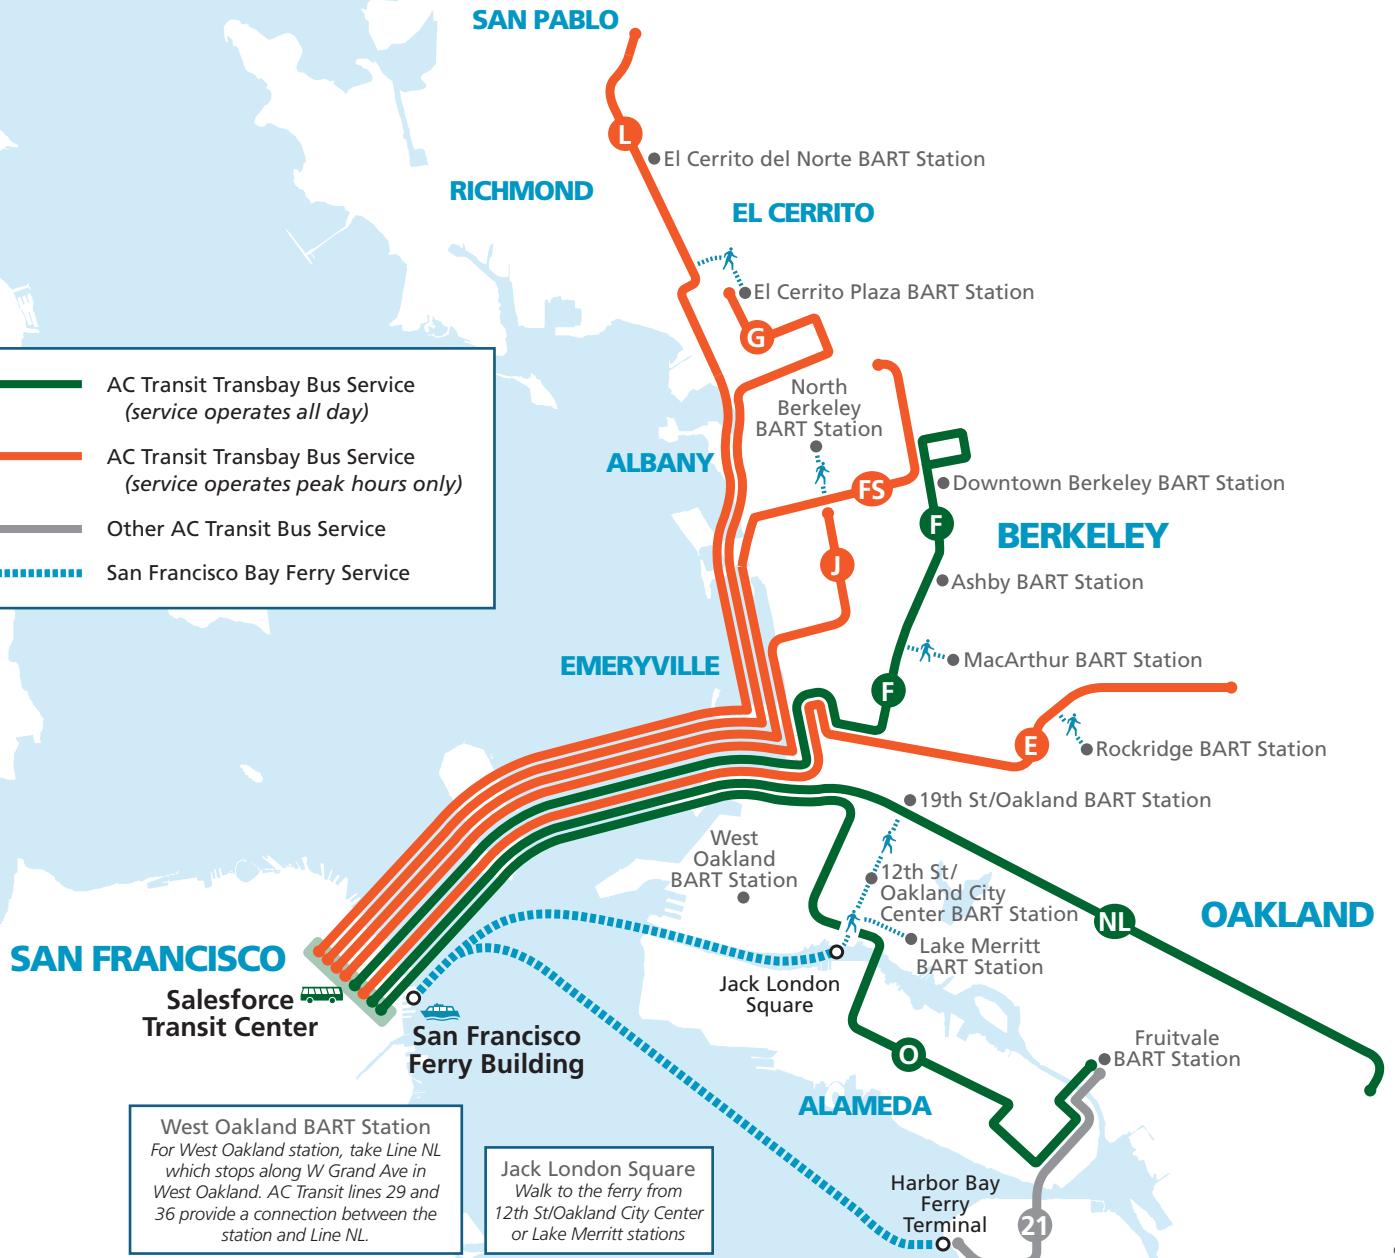

Transbay Service from BART Stations

- AC Transit Transbay Bus Service (service operates all day)
- AC Transit Transbay Bus Service (service operates peak hours only)
- Other AC Transit Bus Service
- San Francisco Bay Ferry Service

West Oakland BART Station
For West Oakland station, take Line NL which stops along W Grand Ave in West Oakland. AC Transit lines 29 and 36 provide a connection between the station and Line NL.

Jack London Square
Walk to the ferry from 12th St/Oakland City Center or Lake Merritt stations