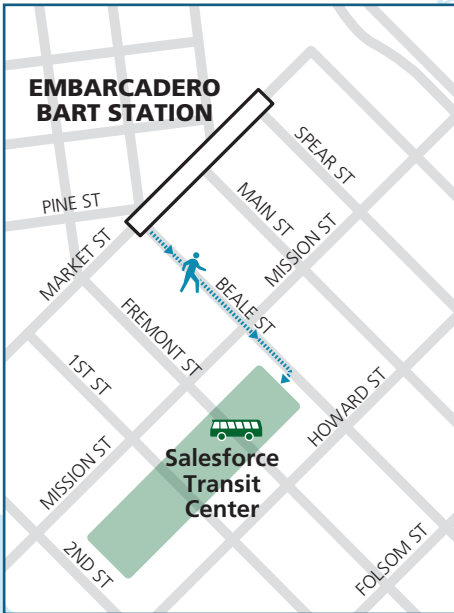

Transbay Service from BART Stations

- AC Transit Transbay Bus Service (service operates all day)
- AC Transit Transbay Bus Service (service operates peak hours only)
- Other AC Transit Bus Service
- San Francisco Bay Ferry Service

West Oakland BART Station
For West Oakland station, take Line NL which stops along W Grand Ave in West Oakland. AC Transit lines 29 and 36 provide a connection between the station and Line NL.

Jack London Square
Walk to the ferry from 12th St/Oakland City Center or Lake Merritt stations