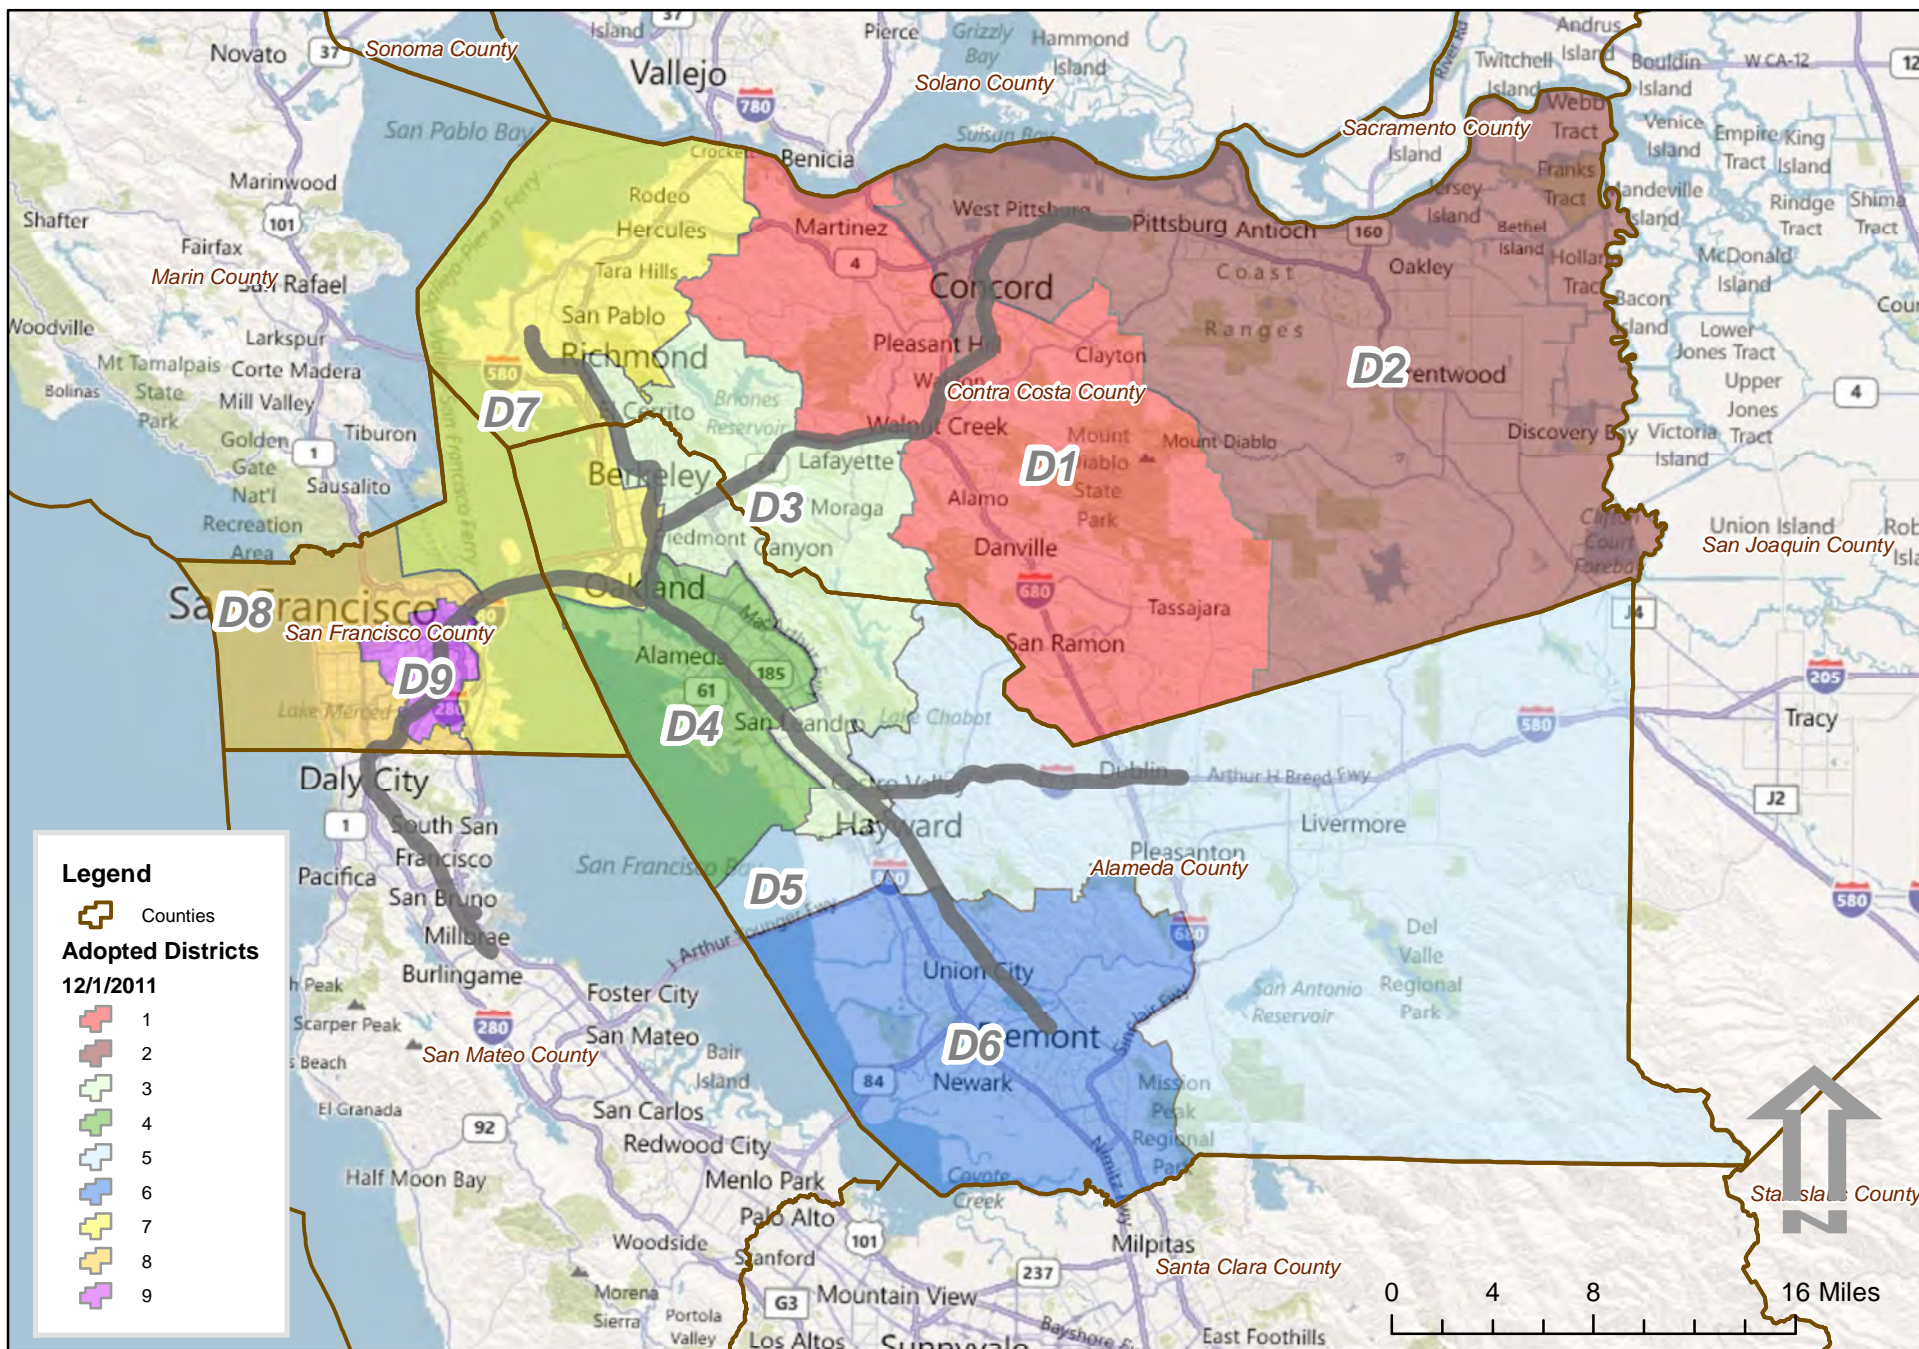

BART Director Election Districts - 2011

Election Districts 12/1/2011

Map Date: 1/4/2012

Geographic Coordinate System Name: GCS North American 1983

Projected Coordinate System Name: NAD 1983 State Plane California III FIPS 0403 Feet

EGIS Data Provided by the BART Information Technology Department 300 Lakeside Dr. 11th Floor, Oakland, CA 94612