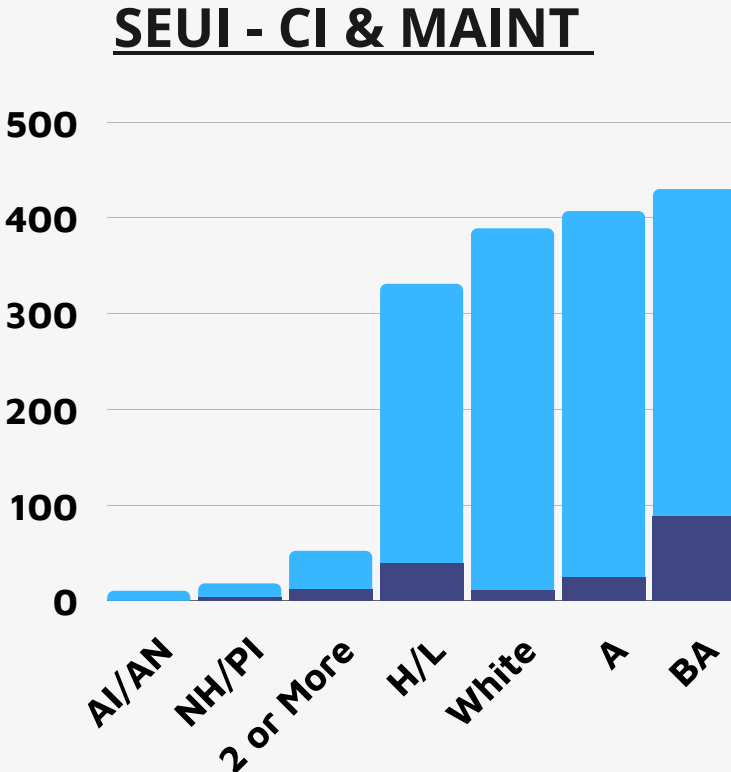

BART WORKFORCE BY UNION - SEPT 22

Legend
 AI/AN: American Indian/Alaska Native; NH/PI: Native Hawaiian/ Other Pac Isl.; 2 or More: Multi-Ethnicity; H/L: Hispanic/Latino; A: Asian; BA: Black/African American; White: Caucasian