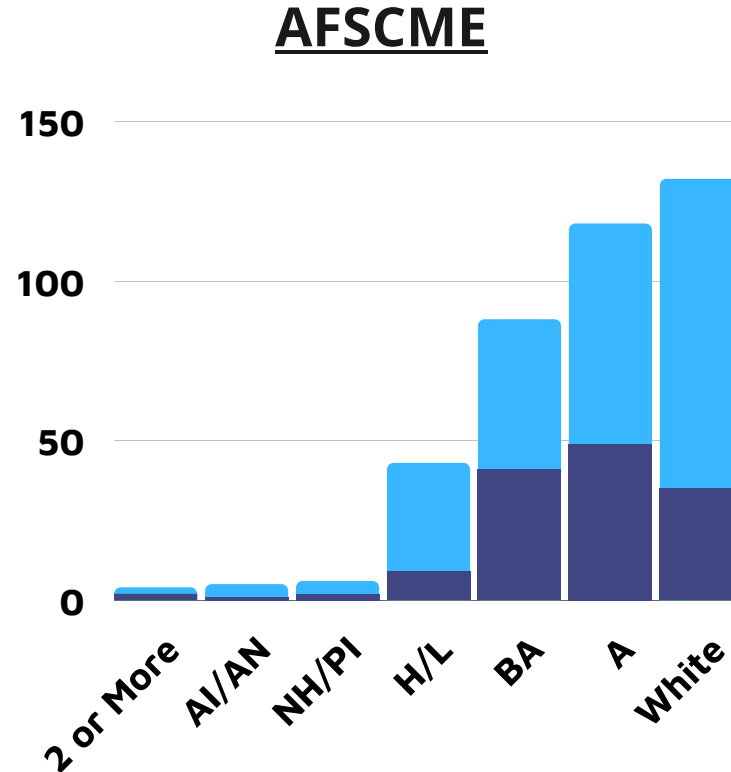

BART WORKFORCE BY UNION - SEPT 22

Legend
 AI/AN: American Indian/Alaska Native; NH/PI: Native Hawaiian/ Other Pac Isl.; 2 or More: Multi-Ethnicity; H/L: Hispanic/Latino; A: Asian; BA: Black/African American; White: Caucasian