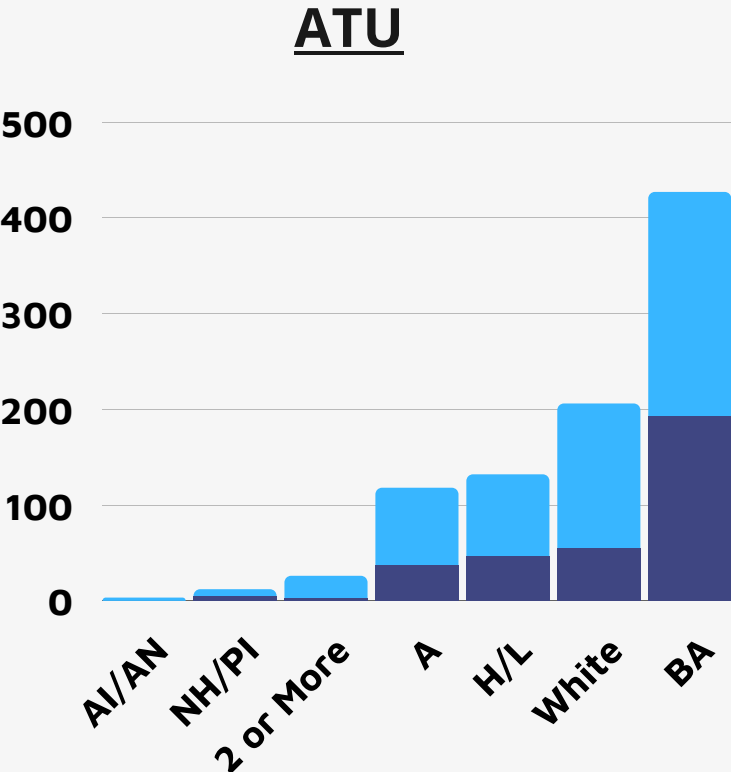

BART WORKFORCE BY UNION - SEPT 22

Legend
 AI/AN: American Indian/Alaska Native; NH/PI: Native Hawaiian/ Other Pac Isl.; 2 or More: Multi-Ethnicity; H/L: Hispanic/Latino; A: Asian; BA: Black/African American; White: Caucasian