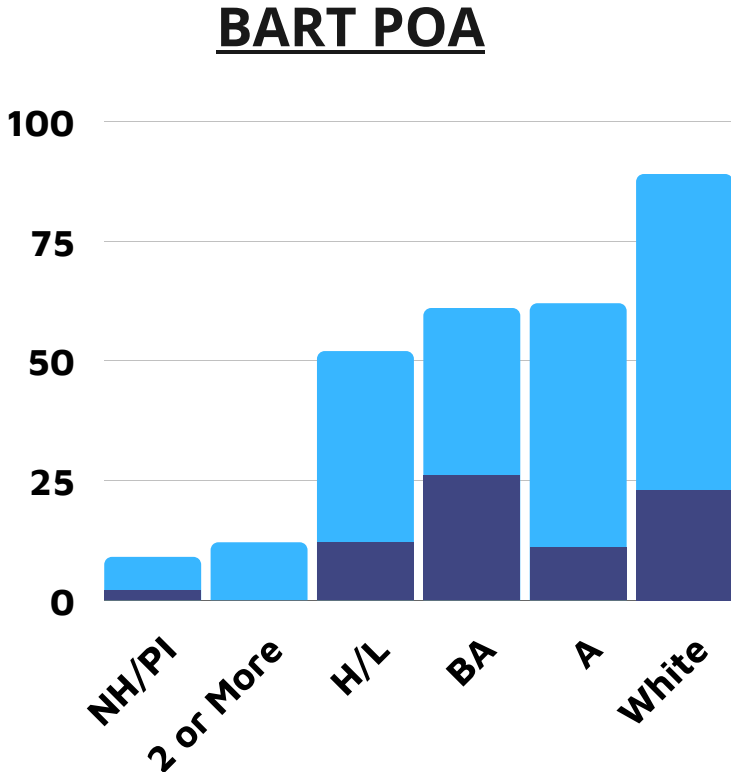

BART WORKFORCE BY UNION - SEPT 22

Legend
 AI/AN: American Indian/Alaska Native; NH/PI: Native Hawaiian/ Other Pac Isl.; 2 or More: Multi-Ethnicity; H/L: Hispanic/Latino; A: Asian; BA: Black/African American; White: Caucasian