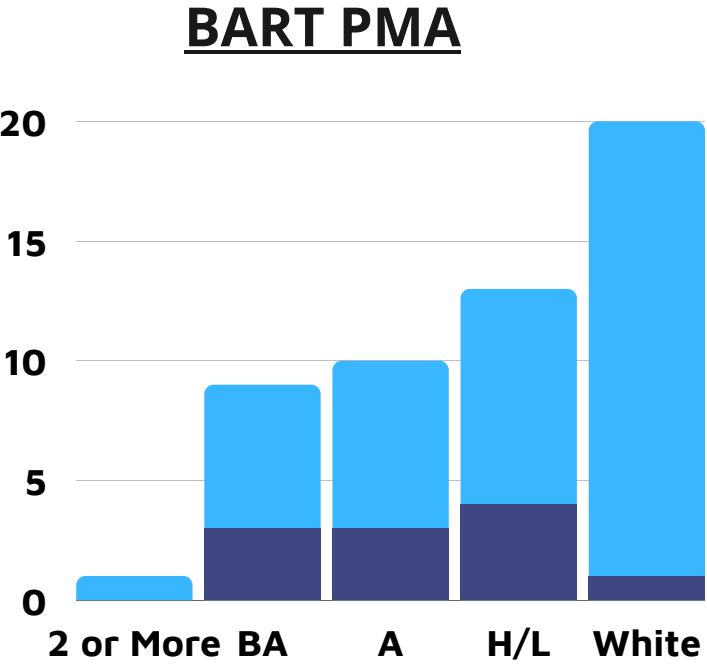

BART WORKFORCE BY UNION - SEPT 22

Legend
 AI/AN: American Indian/Alaska Native; NH/PI: Native Hawaiian/ Other Pac Isl.; 2 or More: Multi-Ethnicity; H/L: Hispanic/Latino; A: Asian; BA: Black/African American; White: Caucasian