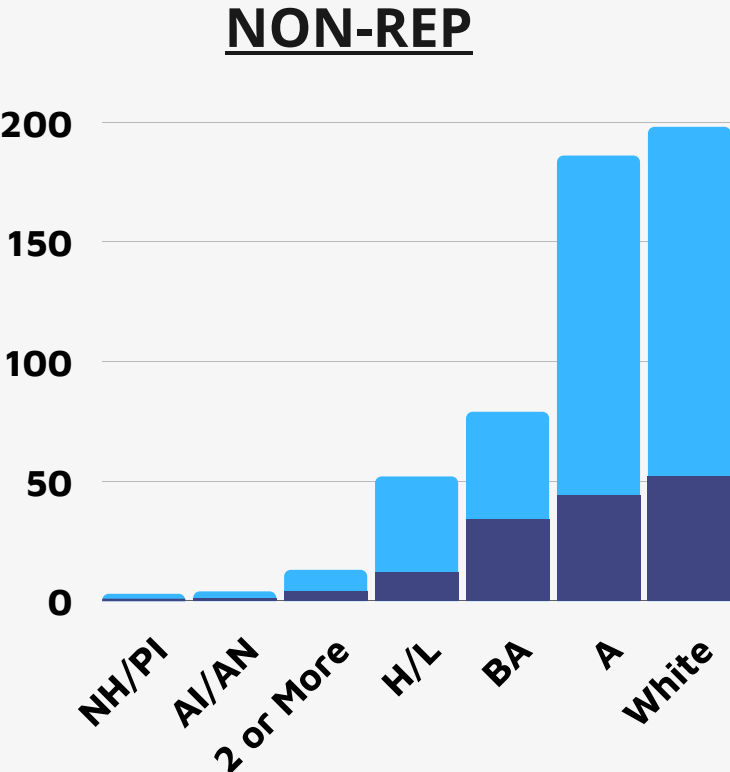

BART WORKFORCE BY UNION - SEPT 22

Legend
 AI/AN: American Indian/Alaska Native; NH/PI: Native Hawaiian/ Other Pac Isl.; 2 or More: Multi-Ethnicity; H/L: Hispanic/Latino; A: Asian; BA: Black/African American; White: Caucasian